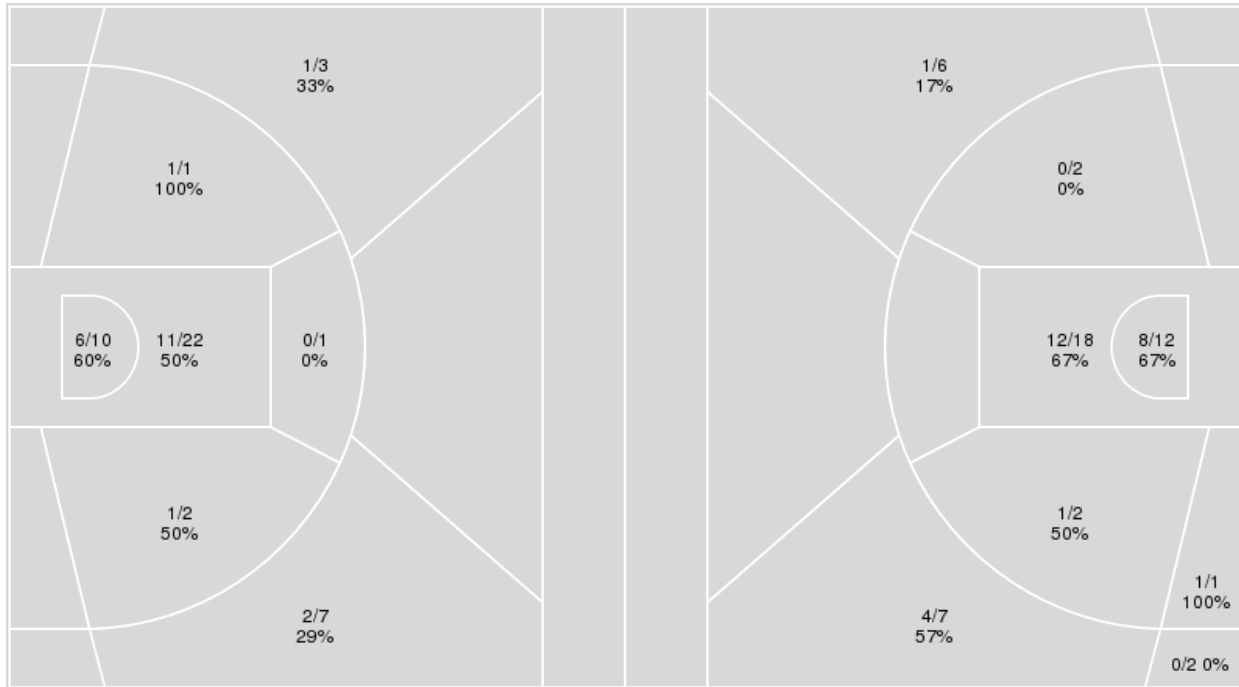

Officials: Angelica Suffren, Eric Koch, Chaney Muench

{ Players => 3, 10, 15, 21, 22, 23, 24, 25, 44, 1, 2, 4; } FG Types => All; { Players => All; } FG Types => All; Results => All;
Results => All;

Louisiana Tech

UTEP

Louisiana Tech	M/A	%
Field Goals	22/46	48
2 Points	19/36	53
3 Points	3/10	30
Free Throws	20/25	80

UTEP	M/A	%
Field Goals	27/50	54
2 Points	22/35	63
3 Points	5/15	33
Free Throws	16/20	80