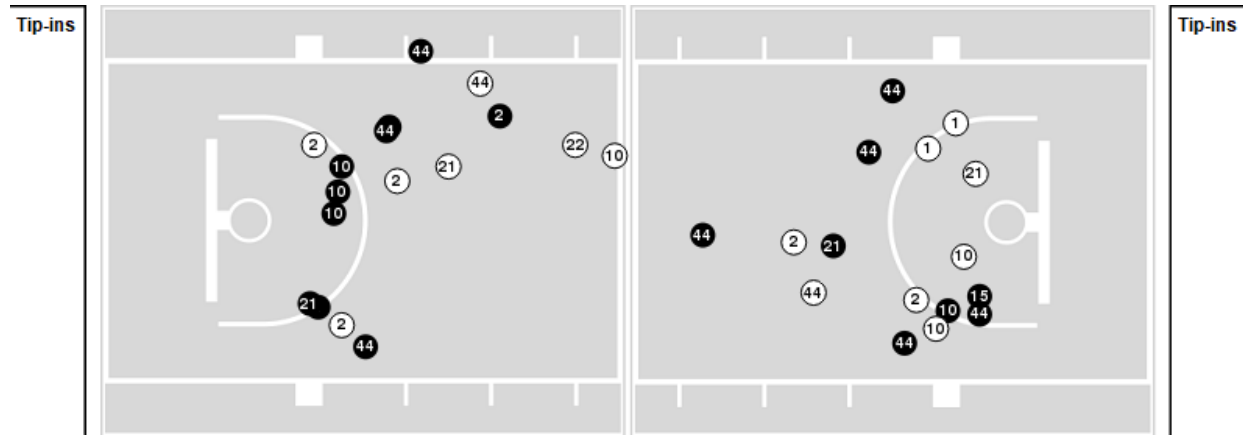

Blow Up Chart

● Made   ○ Missed   N - Player Number

Louisiana Tech	M/A	%
Field Goals	22/46	48
2 Points	19/36	53
3 Points	3/10	30
Free Throws	20/25	80

Louisiana Tech	M/A	%
Points in the Paint	34 (17 / 32)	53
Fast Break Points	3 (2/5)	40
Second Chance Points	2 (2/3)	67
Effective FG%	51