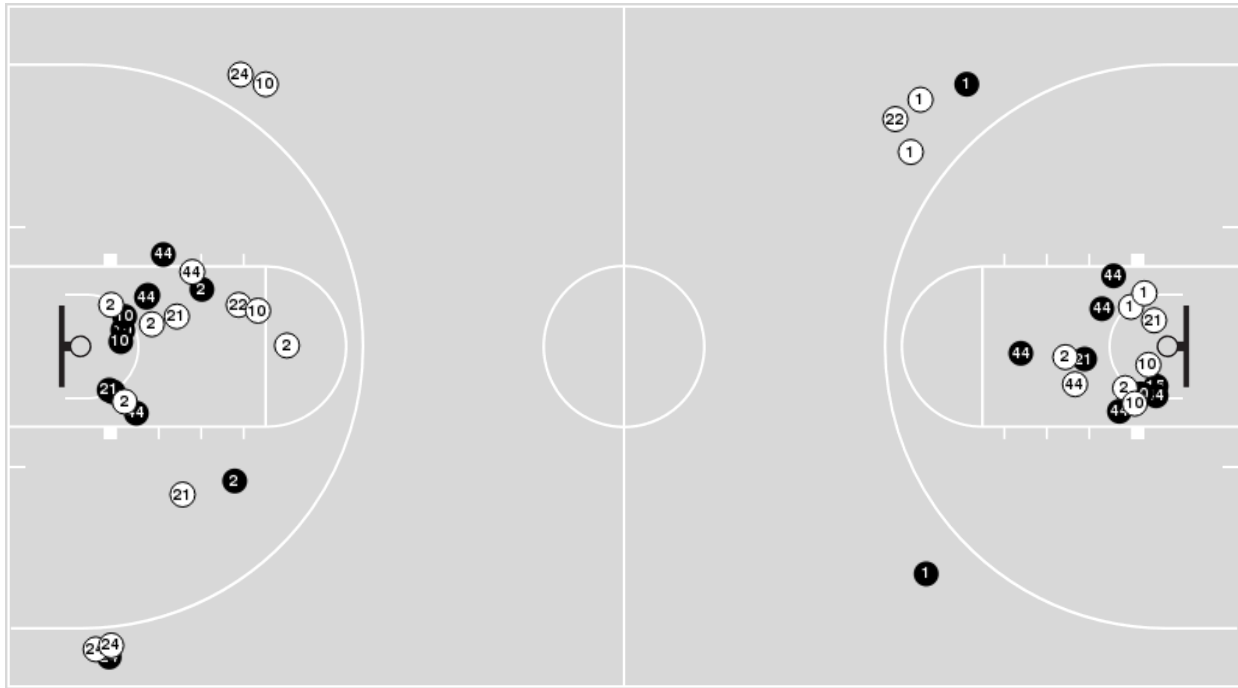

Officials: Angelica Suffren, Eric Koch, Chaney Muench

Players => 3, 10, 15, 21, 22, 23, 24, 25, 44, 1, 2, 4FG Types=>AllResults=>All

Louisiana Tech

All Field Goals