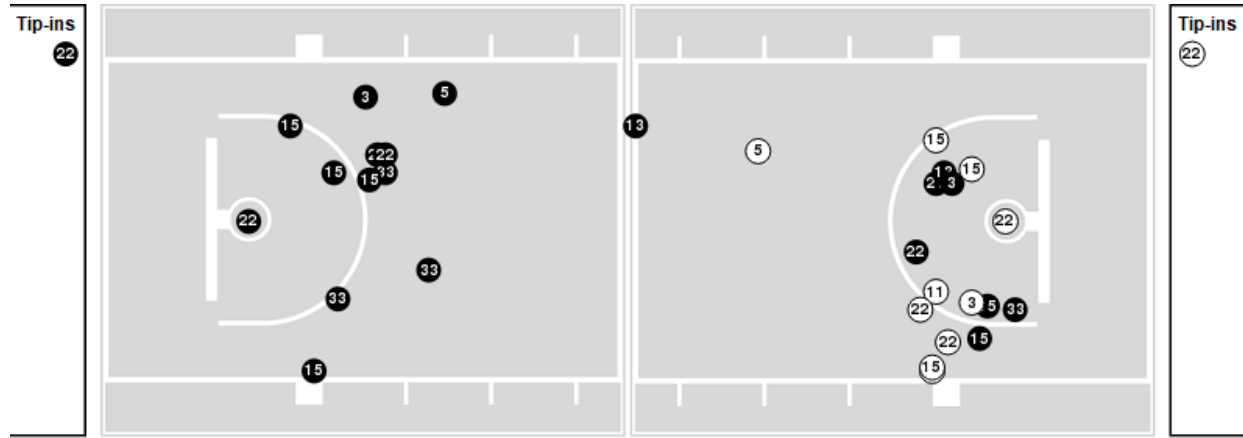

Blow Up Chart

● Made   ○ Missed   N - Player Number

UTEP	M/A	%
Field Goals	27/50	54
2 Points	22/35	63
3 Points	5/15	33
Free Throws	16/20	80

UTEP	M/A	%
Points in the Paint	40 (20 / 30)	67
Fast Break Points	11 (9/10)	90
Second Chance Points	6 (3/6)	50
Effective FG%	59