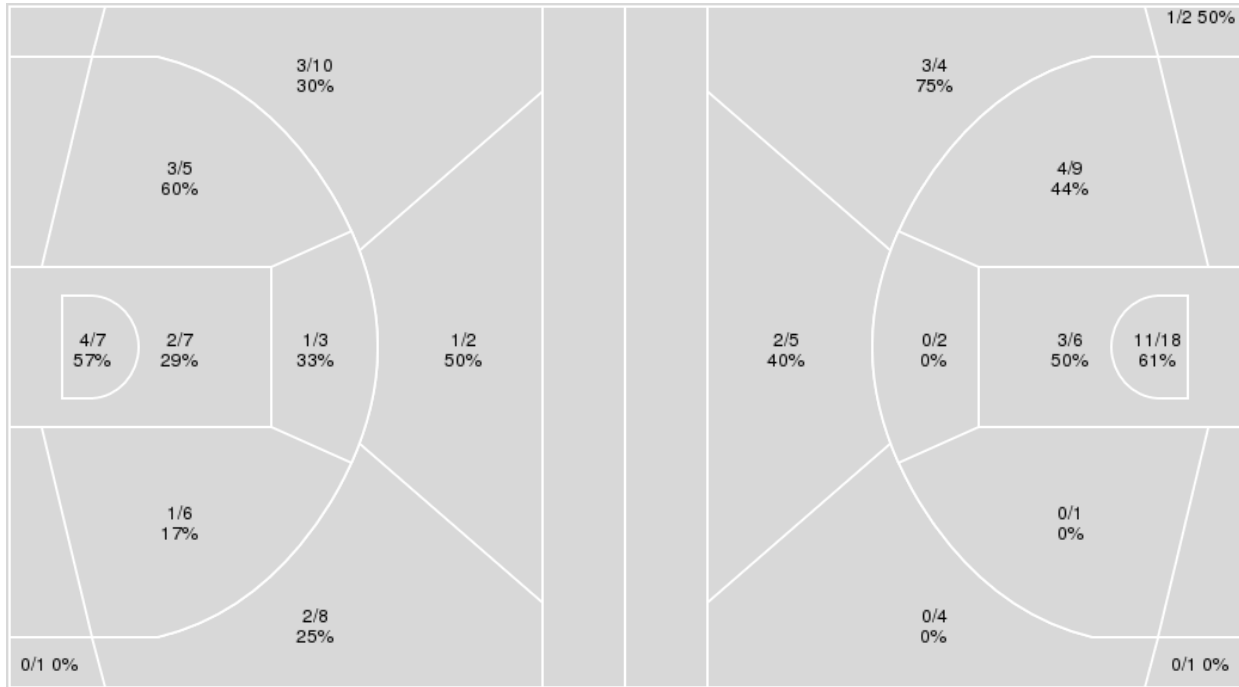

LA Tech at UTEP

01/23/21 Don Haskins Center, El Paso
2020-21 Men's Basketball

Game Time: 6:00 PM
Game Duration: 2:03
Attendance: 515

Officials: Brent Dugas, Rodrick Dixon, Kerby Sitton

{ Players => 00, 1, 2, 3, 4, 5, 11, 12, 13, 20, 21, 23, 24, 32, 33; } FG
Types => All; Results => All;

{ Players => 0, 1, 2, 3, 4, 5, 10, 11, 13, 21, 22, 24, 25, 33, 40; } FG
Types => All; Results => All;

UTEP

LA Tech

UTEP	M/A	%
Field Goals	17/49	35
2 Points	11/28	39
3 Points	6/21	29
Free Throws	15/17	88

LA Tech	M/A	%
Field Goals	24/52	46
2 Points	18/36	50
3 Points	6/16	38
Free Throws	19/31	61