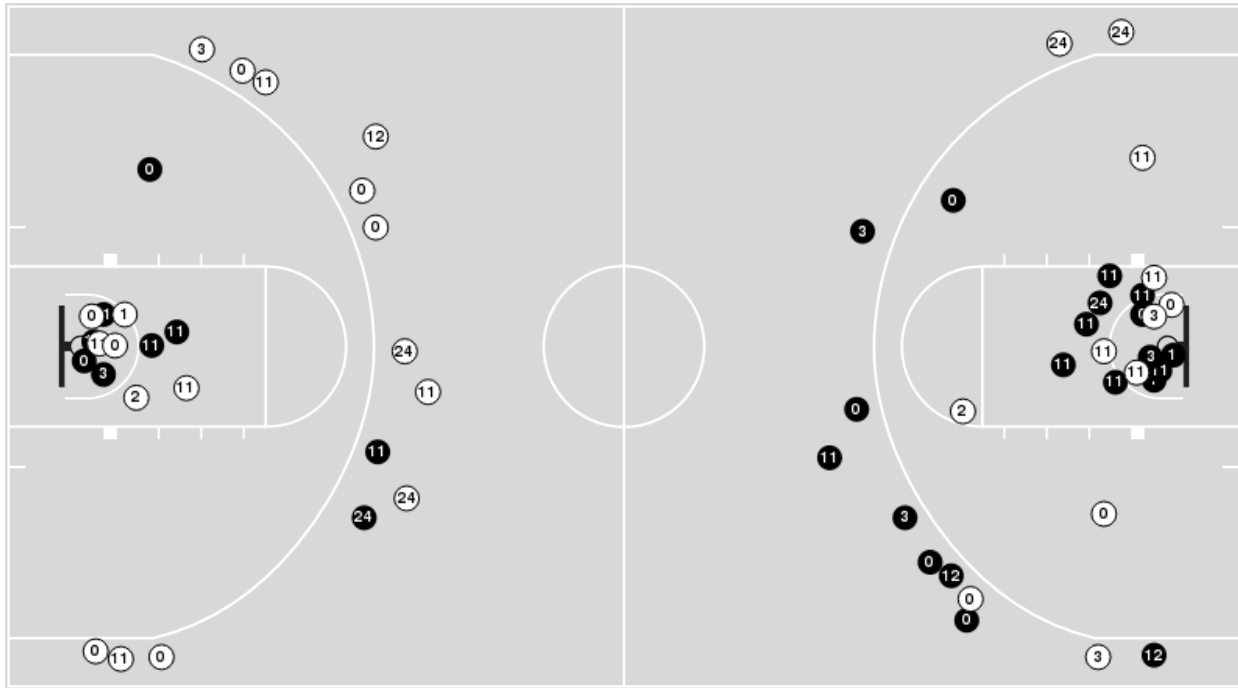

Players => 00, 1, 2, 3, 4, 5, 11, 12, 13, 20, 21, 23, 24, 32, 33FG Types=>AllResults=>All

UTEP

All Field Goals