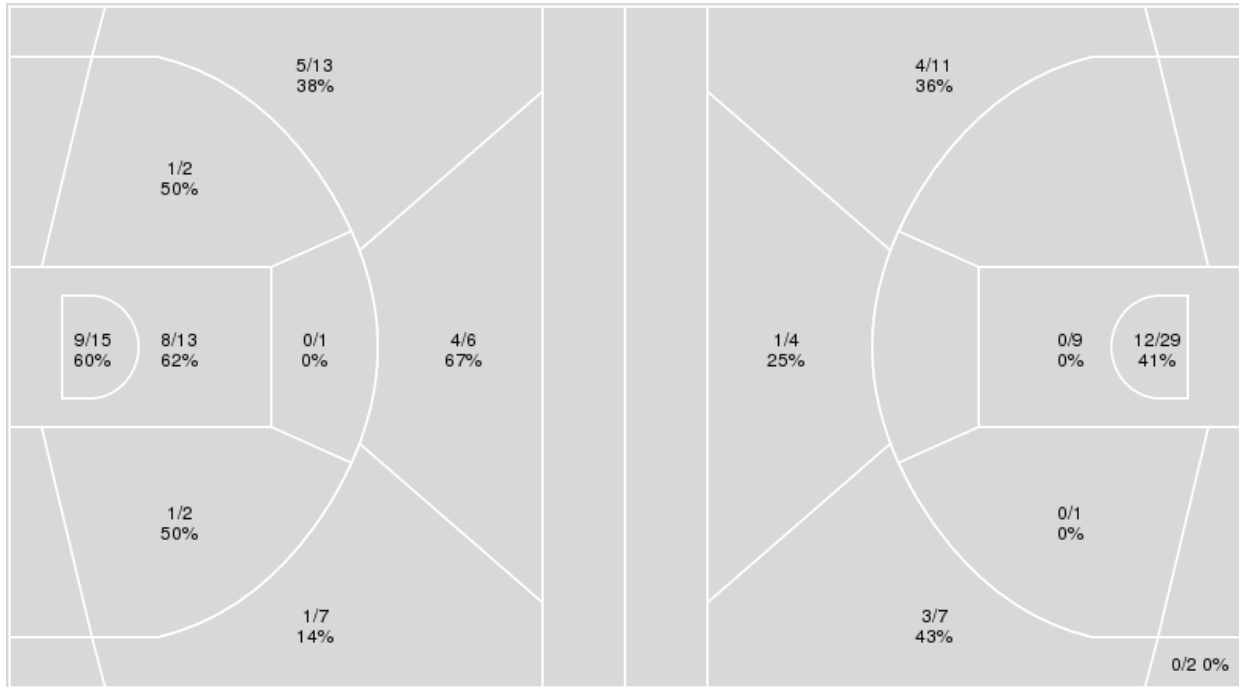

LA Tech at UTEP

01/22/21 Don Haskins Center, El Paso
2020-21 Men's Basketball

Game Time: 7:00 PM
Game Duration: 1:59
Attendance: 533

Officials: Jeff Maham, Craig Murley, Mick Fieldbinder

{ Players => 00, 1, 2, 3, 4, 5, 11, 12, 13, 20, 21, 23, 24, 32, 33; } FG
Types => All; Results => All;

{ Players => 0, 1, 2, 3, 4, 5, 10, 11, 13, 21, 22, 24, 25, 33, 40; } FG
Types => All; Results => All;

UTEP

LA Tech

UTEP	M/A	%
Field Goals	29/59	49
2 Points	19/33	58
3 Points	10/26	38
Free Throws	14/21	67

LA Tech	M/A	%
Field Goals	20/63	32
2 Points	12/39	31
3 Points	8/24	33
Free Throws	26/34	76