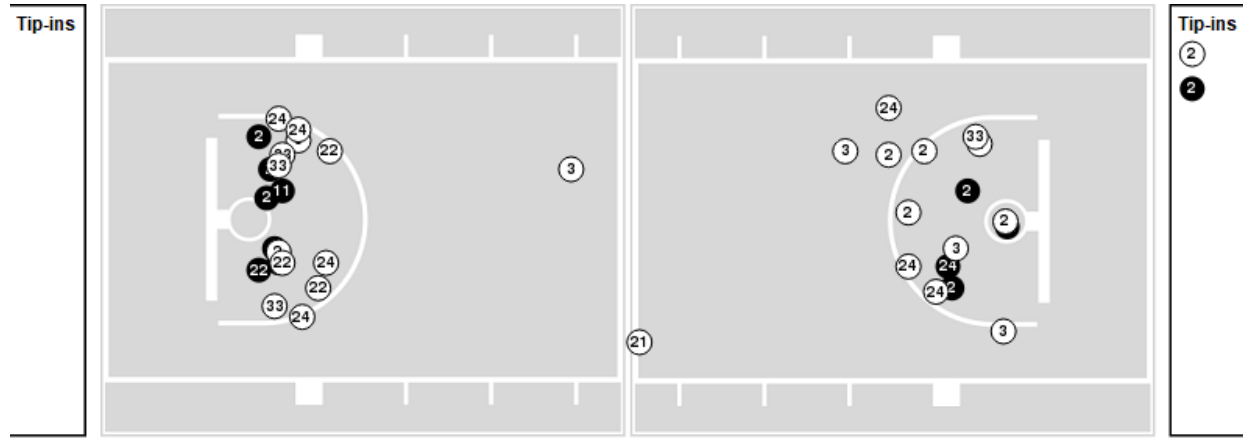

Blow Up Chart

● Made   ○ Missed   N - Player Number

LA Tech	M/A	%
Field Goals	20/63	32
2 Points	12/39	31
3 Points	8/24	33
Free Throws	26/34	76

LA Tech	M/A	%
Points in the Paint	24 (12 / 38)	32
Fast Break Points	10 (9/15)	60
Second Chance Points	19 (9/18)	50
Effective FG%	38