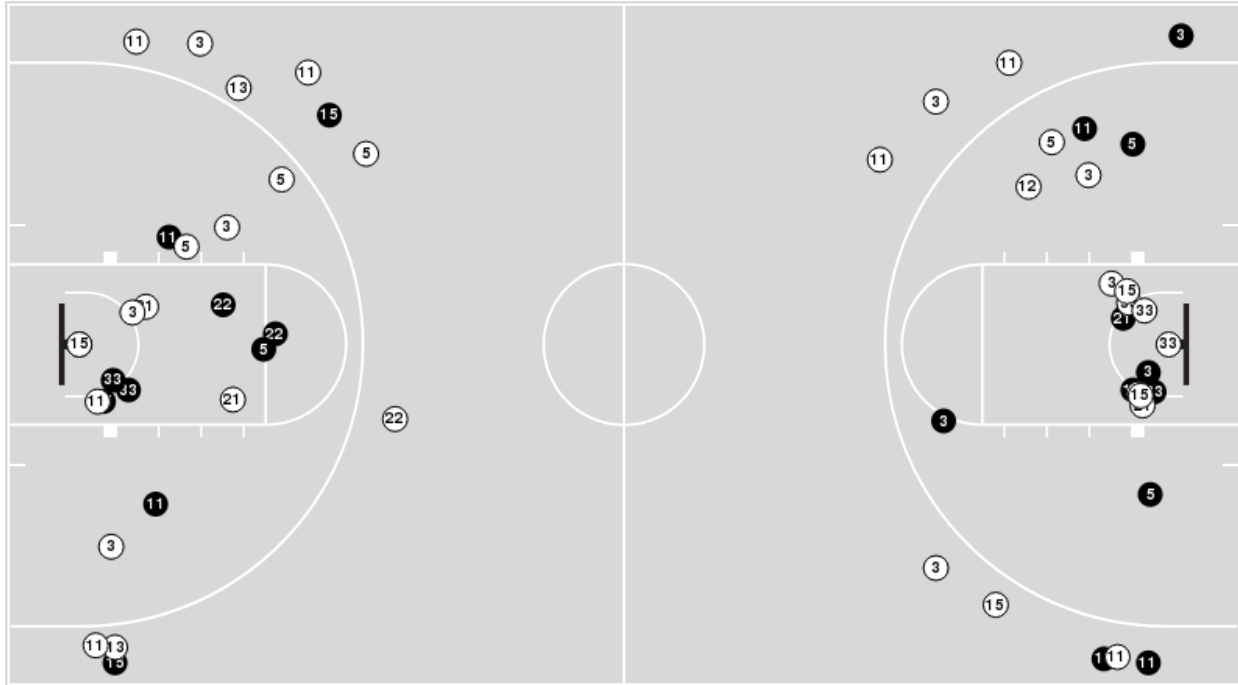

Players => AllFG Types=>AllResults=>All
UTEP

All Field Goals