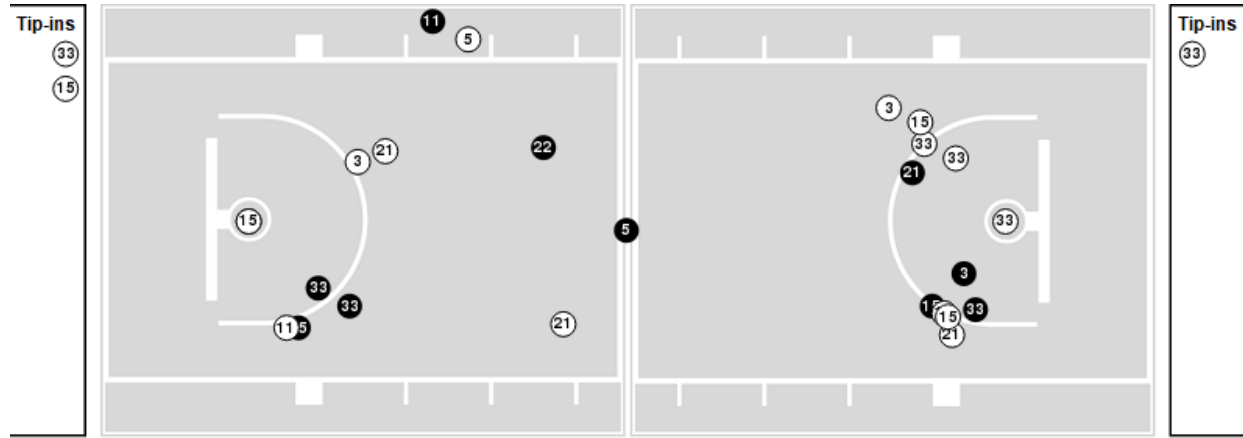

Blow Up Chart

● Made ○ Missed N - Player Number

UTEP	M/A	%
Field Goals	21/56	38
2 Points	16/37	43
3 Points	5/19	26
Free Throws	14/19	74

UTEP	M/A	%
Points in the Paint	18 (9 / 23)	39
Fast Break Points	14 (10/12)	83
Second Chance Points	12 (7/17)	41
Effective FG%	42