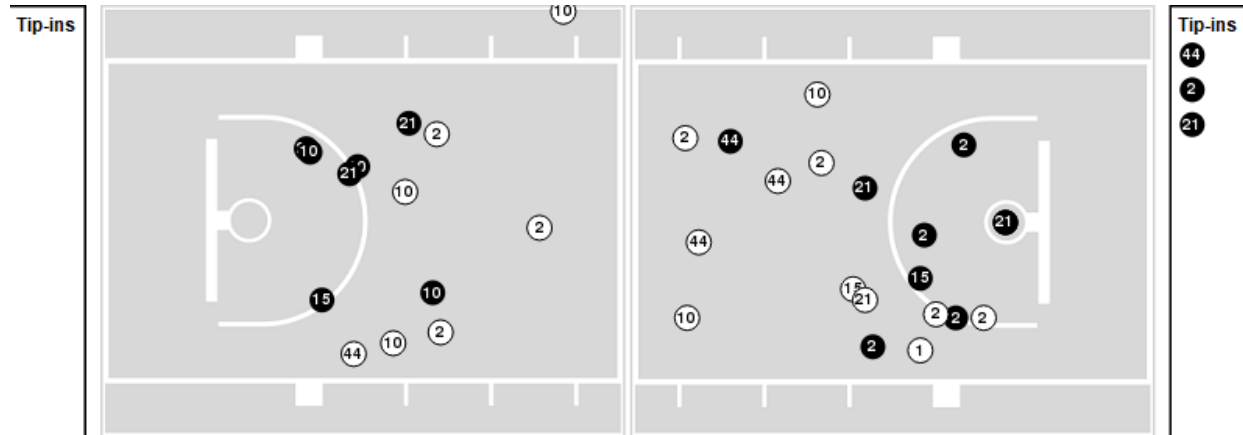

Blow Up Chart

● Made   ○ Missed   N - Player Number

Louisiana Tech	M/A	%
Field Goals	21/51	41
2 Points	19/38	50
3 Points	2/13	15
Free Throws	14/24	58

Louisiana Tech	M/A	%
Points in the Paint	34 (17 / 34)	50
Fast Break Points	15 (9/15)	60
Second Chance Points	10 (5/8)	63
Effective FG%	43