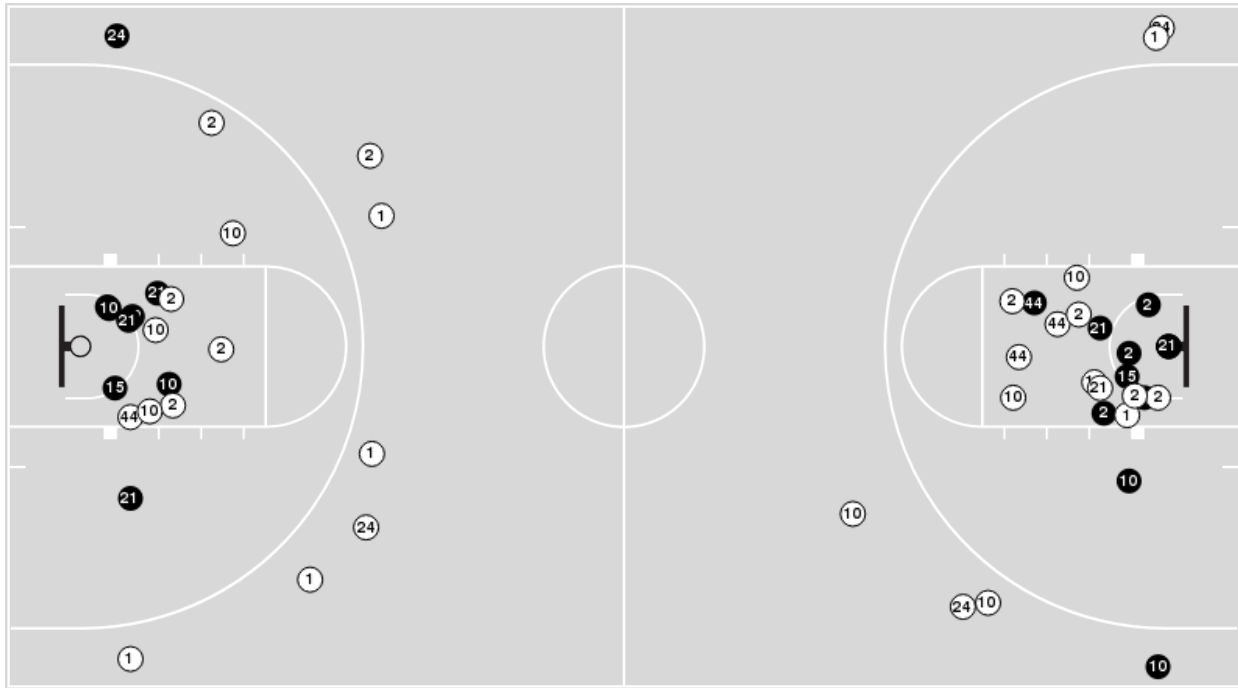

Officials: Carla Fountain, Bill Larance, Ify Seales

Players => AllFG Types=>AllResults=>All

Louisiana Tech

All Field Goals