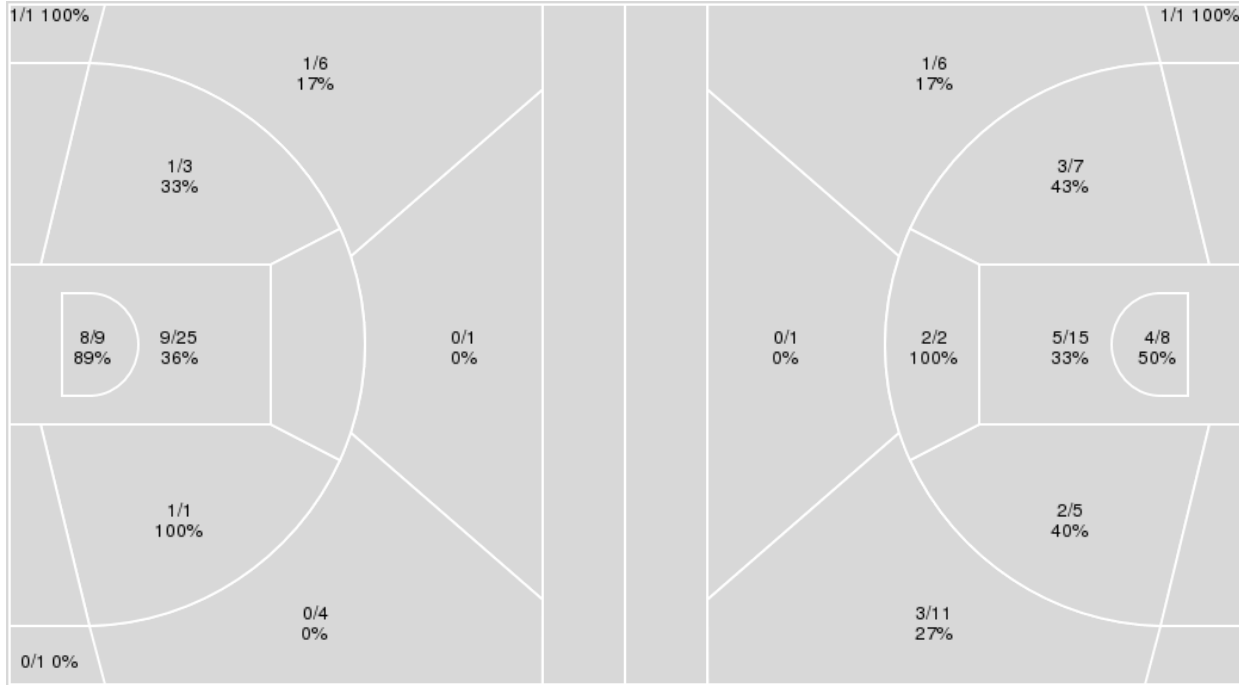

Officials: Carla Fountain, Bill Larence, Ify Seales

{ Players => All; } FG Types => All; Results => All;

{ Players => All; } FG Types => All; Results => All;

Louisiana Tech

UTEP

Louisiana Tech	M/A	%
Field Goals	21/51	41
2 Points	19/38	50
3 Points	2/13	15
Free Throws	14/24	58

UTEP	M/A	%
Field Goals	21/56	38
2 Points	16/37	43
3 Points	5/19	26
Free Throws	14/19	74