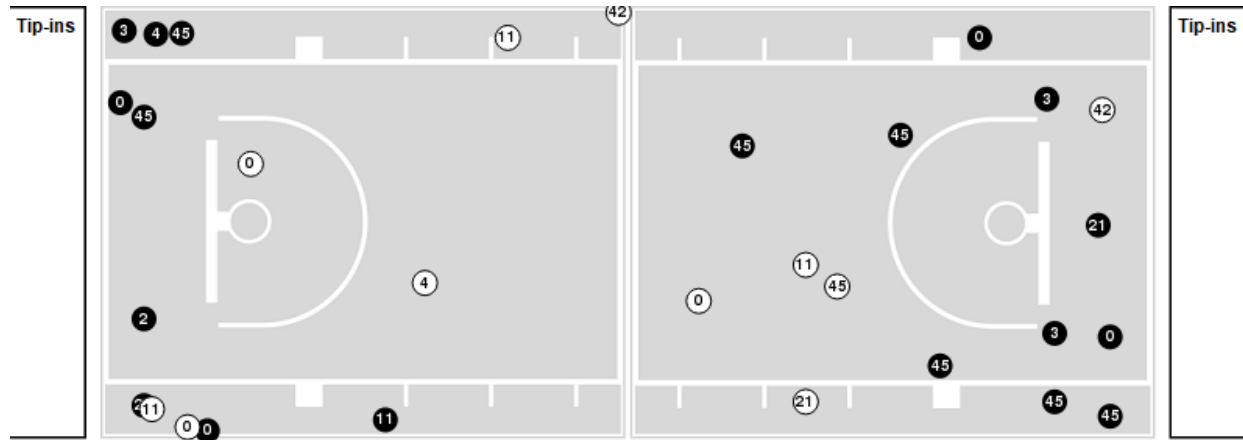

Officials: Travis Jones, Jess Martinez, Lisa Bishop

Players => 0, 2, 3, 4, 11, 12, 14, 15, 21, 22, 24, 42, 45FG Types=>AllResults=>All

USM

All Field Goals

Blow Up Chart

● Made ○ Missed N - Player Number

USM	M/A	%
Field Goals	30/55	55
2 Points	30/53	57
3 Points	0/2	0
Free Throws	12/17	71

USM	M/A	%
Points in the Paint	20 (10 / 16)	63
Fast Break Points	8 (7/7)	100
Second Chance Points	10 (6/12)	50
Effective FG%	55	

USM at UTEP

01/02/21 Don Haskins Center, El Paso, Texas
2020-21 UTEP Women's Basketball