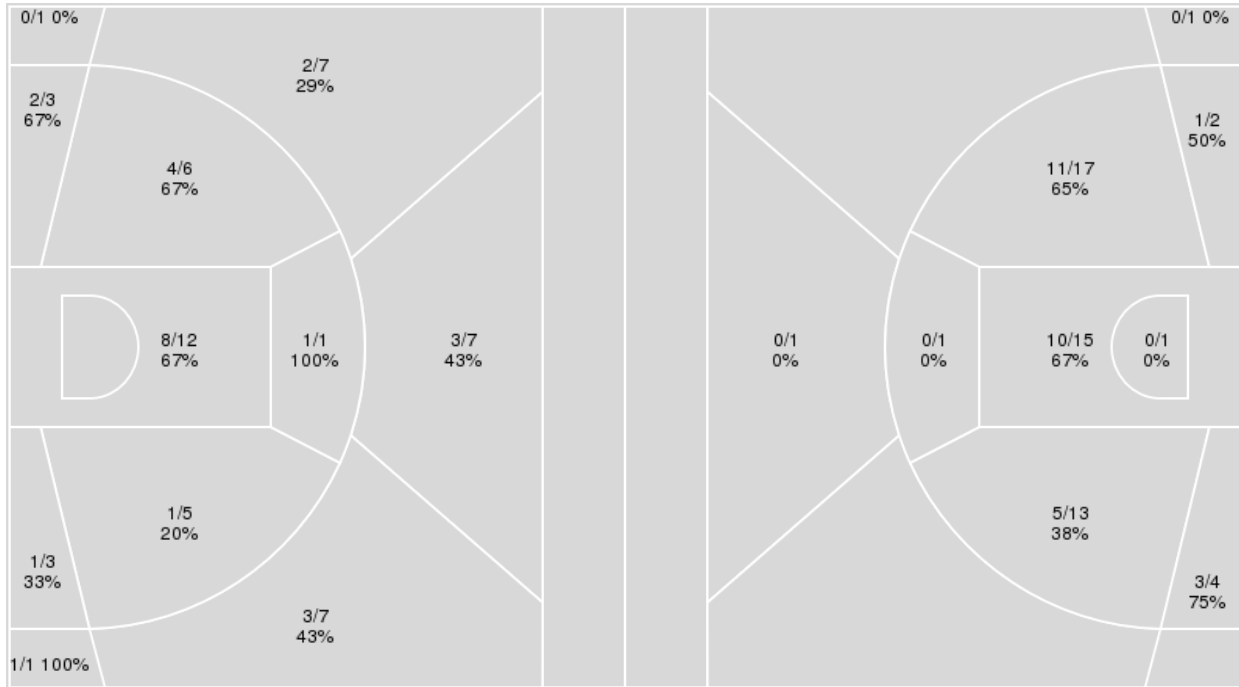

USM at UTEP

01/02/21 Don Haskins Center, El Paso, Texas
2020-21 UTEP Women's Basketball

Officials: Travis Jones, Jess Martinez, Lisa Bishop

{ Players => 1, 3, 5, 11, 12, 13, 15, 20, 21, 22, 25, 31, 33, 55; } FG
Types => All; Results => All;

{ Players => 0, 2, 3, 4, 11, 12, 14, 15, 21, 22, 24, 42, 45; } FG Types =>
All; Results => All;

UTEP

USM

UTEP	M/A	%
Field Goals	26/53	49
2 Points	17/30	57
3 Points	9/23	39
Free Throws	13/20	65

USM	M/A	%
Field Goals	30/55	55
2 Points	30/53	57
3 Points	0/2	0
Free Throws	12/17	71