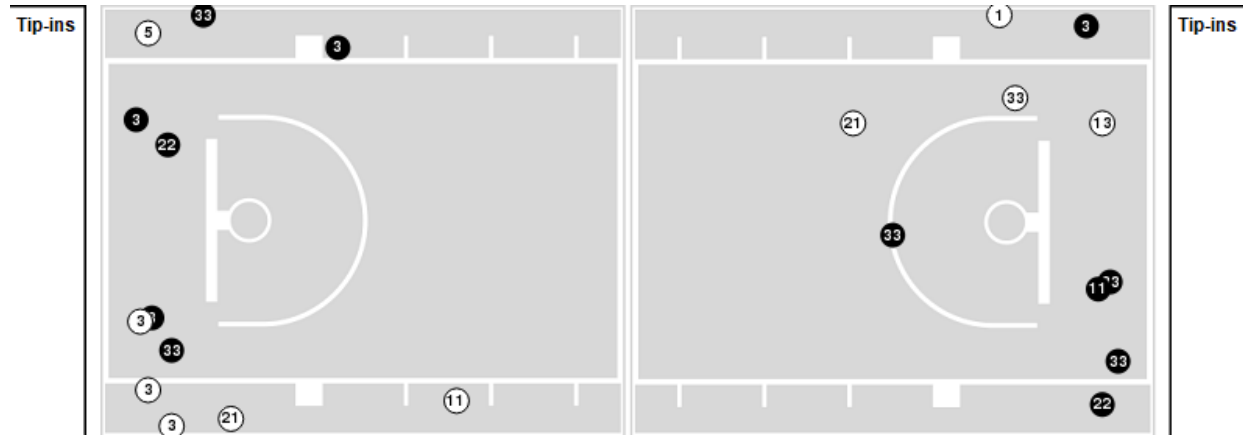

Blow Up Chart

● Made ○ Missed N - Player Number

UTEP	M/A	%
Field Goals	26/53	49
2 Points	17/30	57
3 Points	9/23	39
Free Throws	13/20	65

UTEP	M/A	%
Points in the Paint	16 (8 / 12)	67
Fast Break Points	4 (4/8)	50
Second Chance Points	11 (7/10)	70
Effective FG%	58