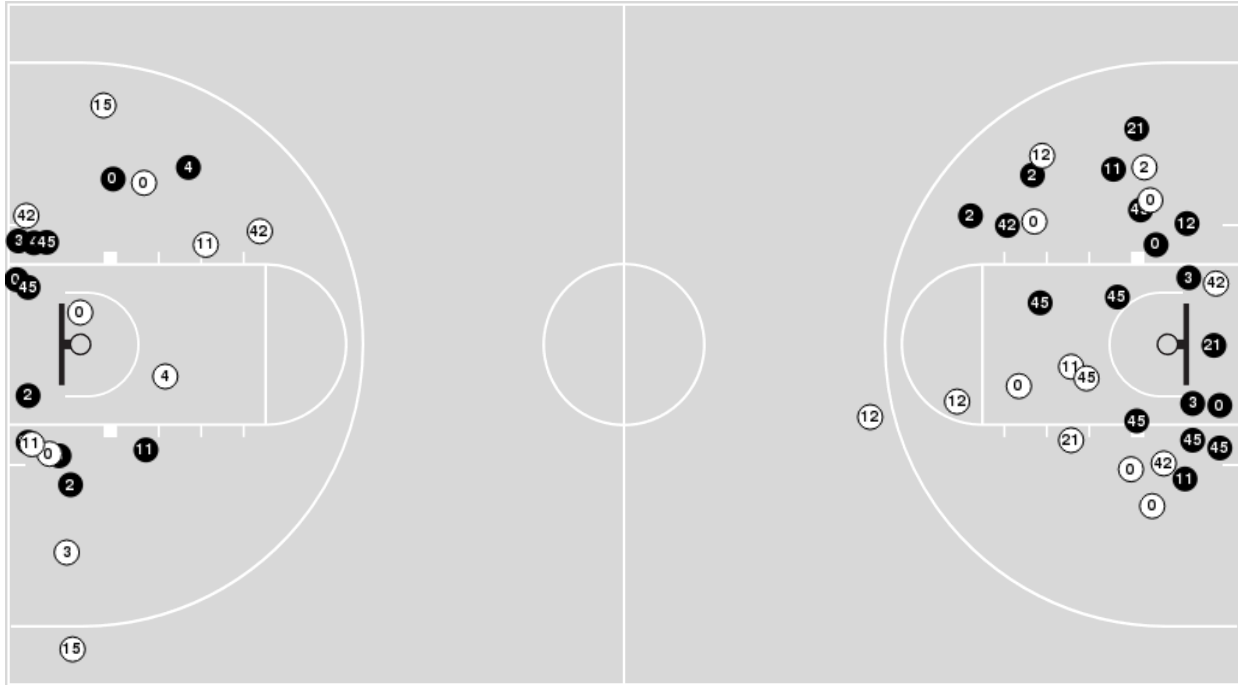

Officials: Travis Jones, Jess Martinez, Lisa Bishop

Players => 0, 2, 3, 4, 11, 12, 14, 15, 21, 22, 24, 42, 45FG Types=>AllResults=>All

USM

All Field Goals