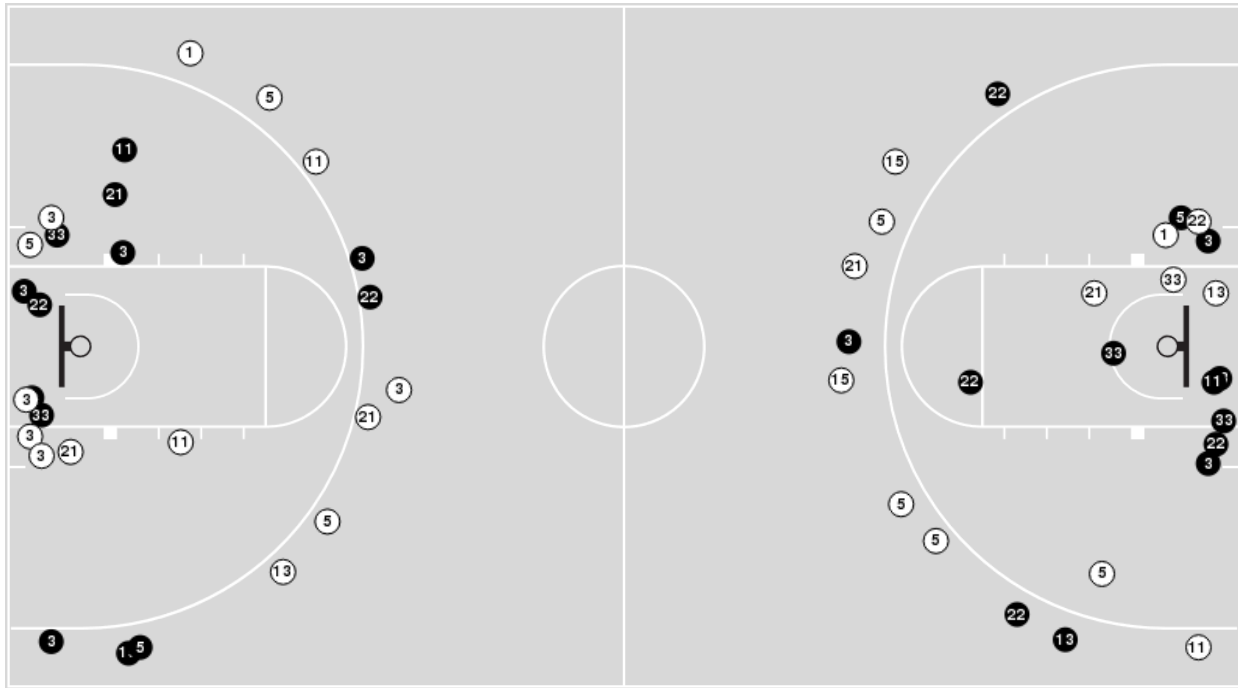

USM at UTEP

01/02/21 Don Haskins Center, El Paso, Texas
2020-21 UTEP Women's Basketball

Officials: Travis Jones, Jess Martinez, Lisa Bishop

Players => 1, 3, 5, 11, 12, 13, 15, 20, 21, 22, 25, 31, 33, 55FG Types=>AllResults=>All

UTEP

All Field Goals