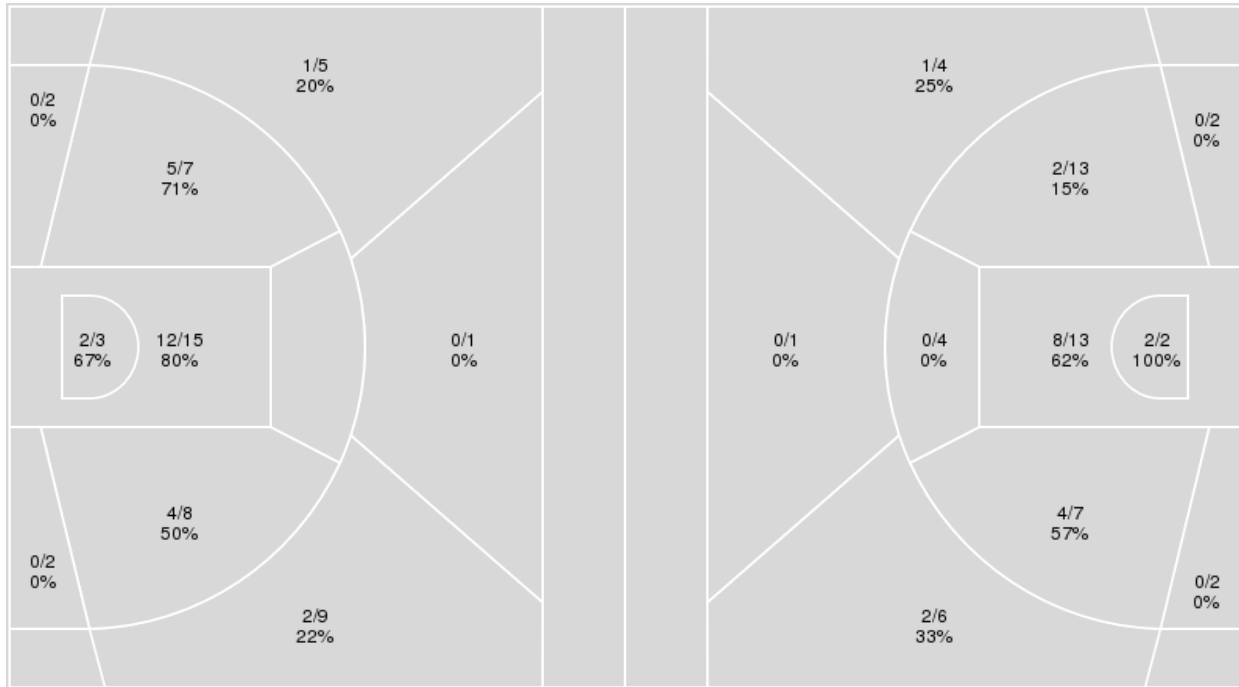

UNT at UTEP

01/16/21 Don Haskins Center, El Paso
2020-21 UTEP Women's Basketball

Game Time: 4:00 PM
Game Duration: 1:54
Attendance: 261

Officials:

{ Players => 1, 3, 5, 11, 12, 13, 15, 20, 21, 22, 25, 31, 33, 55; } FG
Types => All; Results => All;

{ Players => 0, 1, 2, 4, 5, 10, 11, 12, 14, 21, 22, 23, 24, 32, 33, 41; } FG
Types => All; Results => All;

UTEP

UNT

UTEP	M/A	%
Field Goals	26/52	50
2 Points	23/37	62
3 Points	3/15	20
Free Throws	7/14	50

UNT	M/A	%
Field Goals	19/54	35
2 Points	16/43	37
3 Points	3/11	27
Free Throws	11/15	73