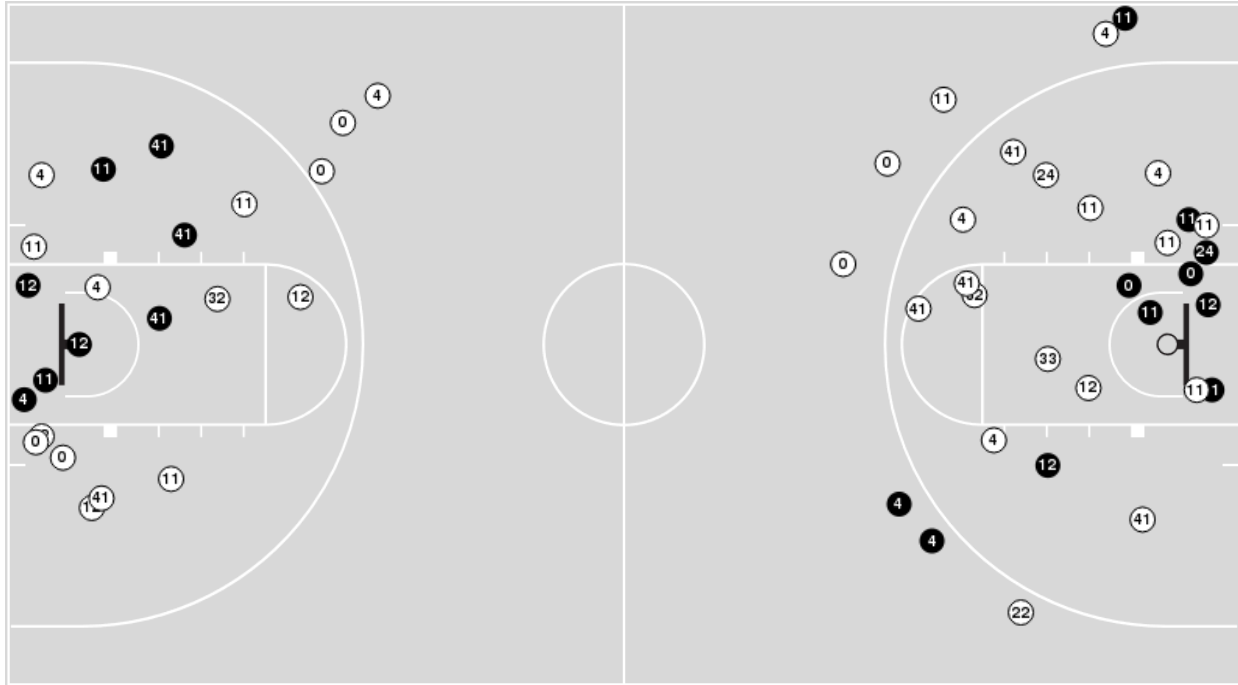

UNT at UTEP

01/16/21 Don Haskins Center, El Paso
2020-21 UTEP Women's Basketball

Game Time: 4:00 PM
Game Duration: 1:54
Attendance: 261

Officials:

Players => 0, 1, 2, 4, 5, 10, 11, 12, 14, 21, 22, 23, 24, 32, 33, 41 FG Types=>All Results=>All

UNT

All Field Goals