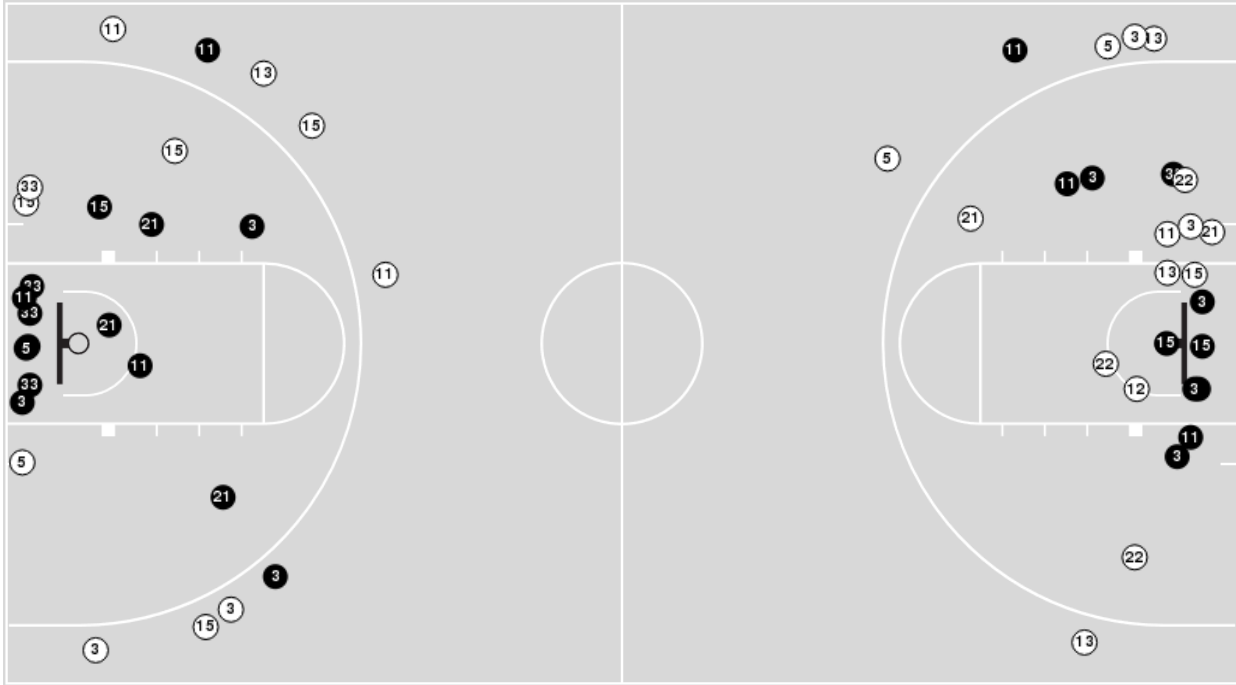

UNT at UTEP

01/16/21 Don Haskins Center, El Paso
2020-21 UTEP Women's Basketball

Game Time: 4:00 PM
Game Duration: 1:54
Attendance: 261

Officials:

Players => 1, 3, 5, 11, 12, 13, 15, 20, 21, 22, 25, 31, 33, 55FG Types=>AllResults=>All

UTEP

All Field Goals