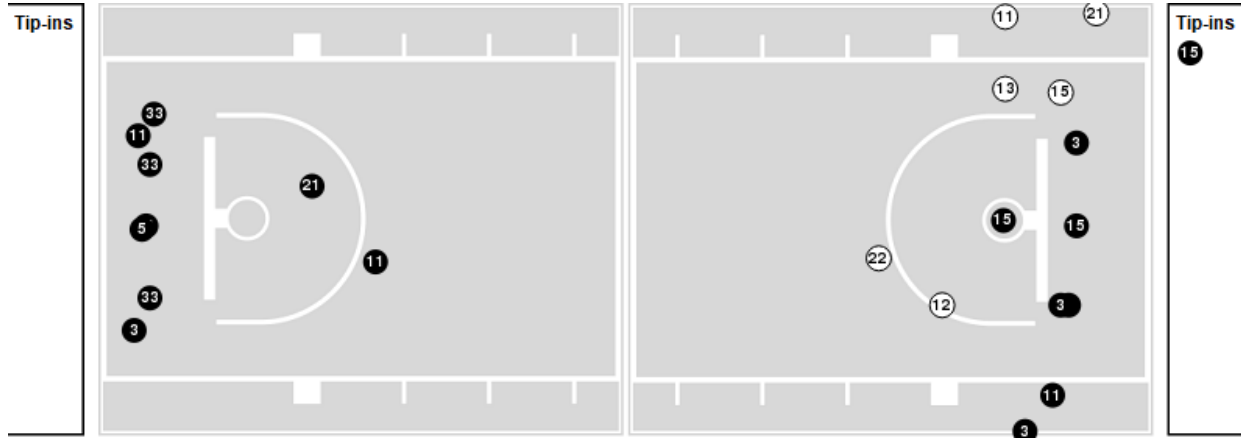

Blow Up Chart

● Made ○ Missed N - Player Number

UTEP	M/A	%
Field Goals	26/52	50
2 Points	23/37	62
3 Points	3/15	20
Free Throws	7/14	50

UTEP	M/A	%
Points in the Paint	28 (14 / 18)	78
Fast Break Points	6 (4/6)	67
Second Chance Points	6 (3/5)	60
Effective FG%	53