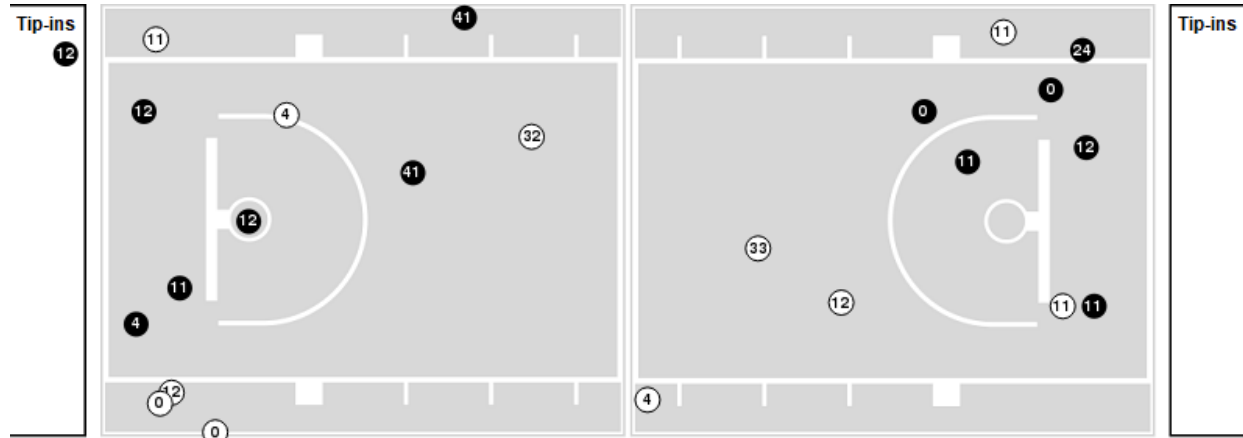

Blow Up Chart

● Made ○ Missed N - Player Number

UNT	M/A	%
Field Goals	19/54	35
2 Points	16/43	37
3 Points	3/11	27
Free Throws	11/15	73

UNT	M/A	%
Points in the Paint	20 (10 / 15)	67
Fast Break Points	4 (3/4)	75
Second Chance Points	6 (4/9)	44
Effective FG%	38