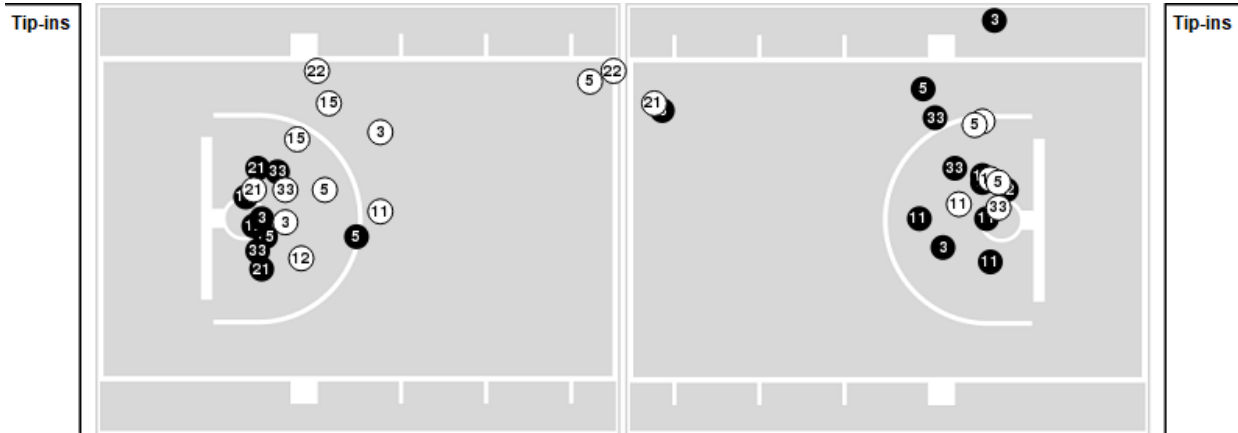

Blow Up Chart

● Made ○ Missed N - Player Number

UTEP	M/A	%
Field Goals	23/56	41
2 Points	21/43	49
3 Points	2/13	15
Free Throws	11/18	61

UTEP	M/A	%
Points in the Paint	40 (20 / 39)	51
Fast Break Points	16 (10/12)	83
Second Chance Points	4 (2/8)	25
Effective FG%	43