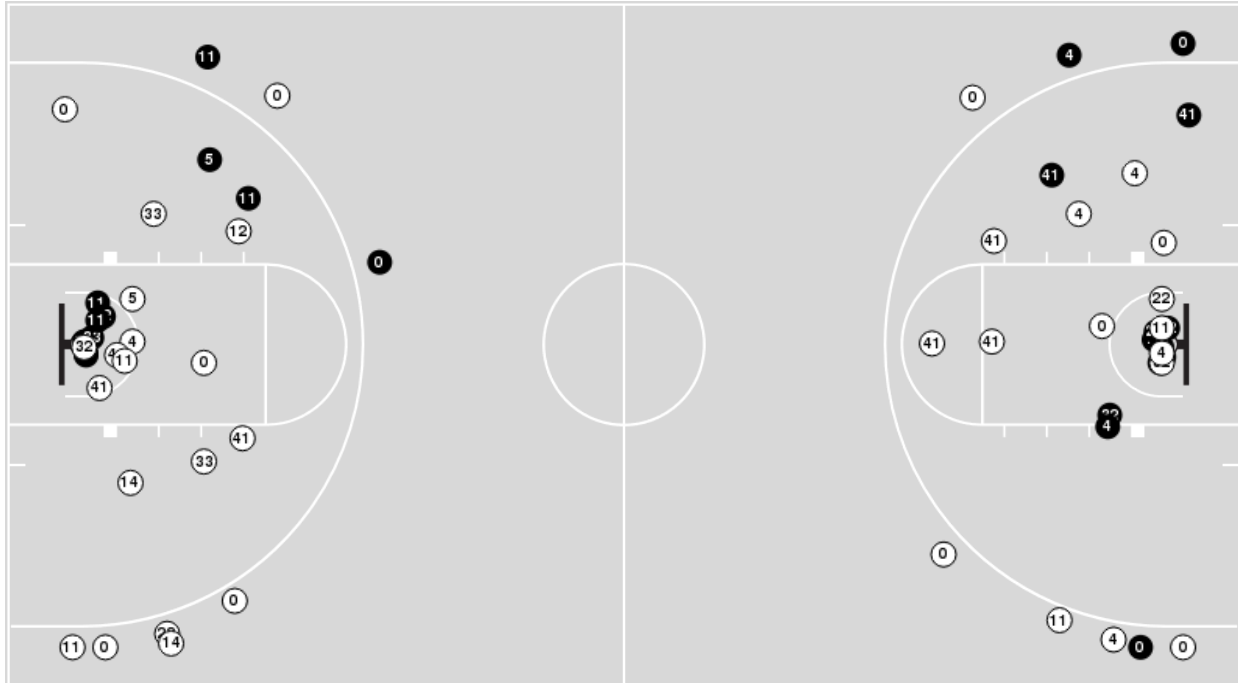

Officials:

Players => 0, 1, 2, 4, 5, 10, 11, 12, 14, 21, 22, 23, 24, 32, 33, 41 FG Types=>All Results=>All

UNT

All Field Goals