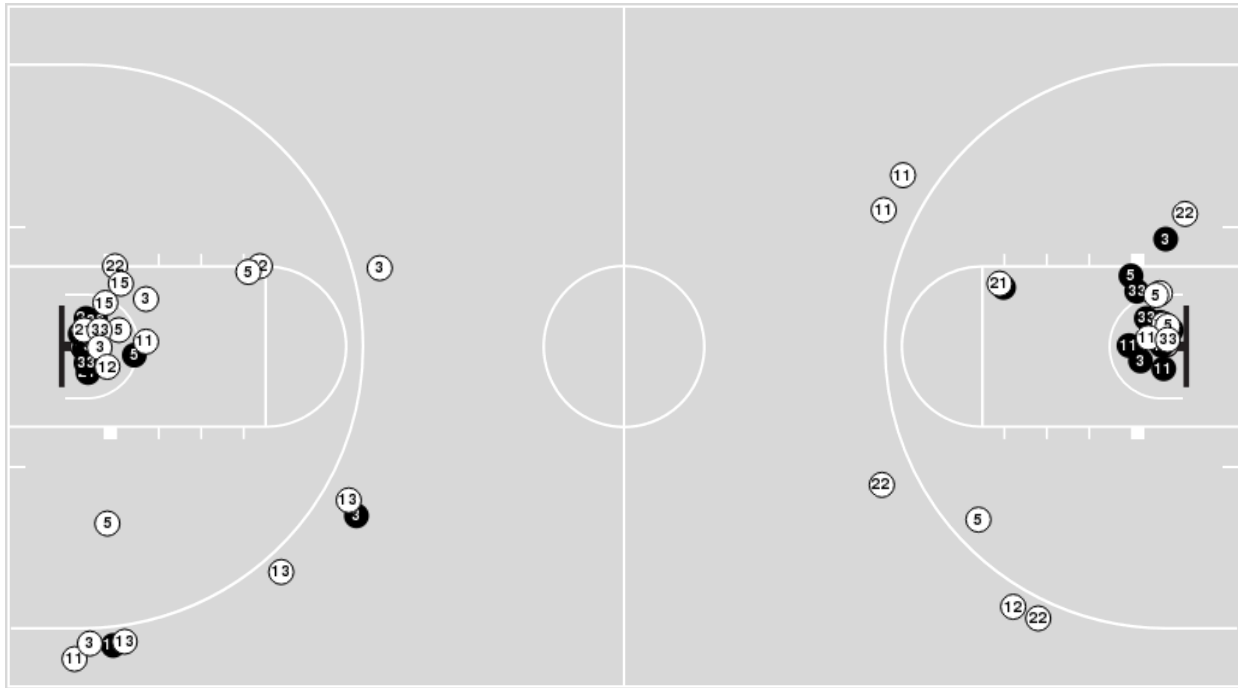

Officials:

Players => 1, 3, 5, 11, 12, 13, 15, 20, 21, 22, 25, 31, 33, 55FG Types=>AllResults=>All

UTEP

All Field Goals