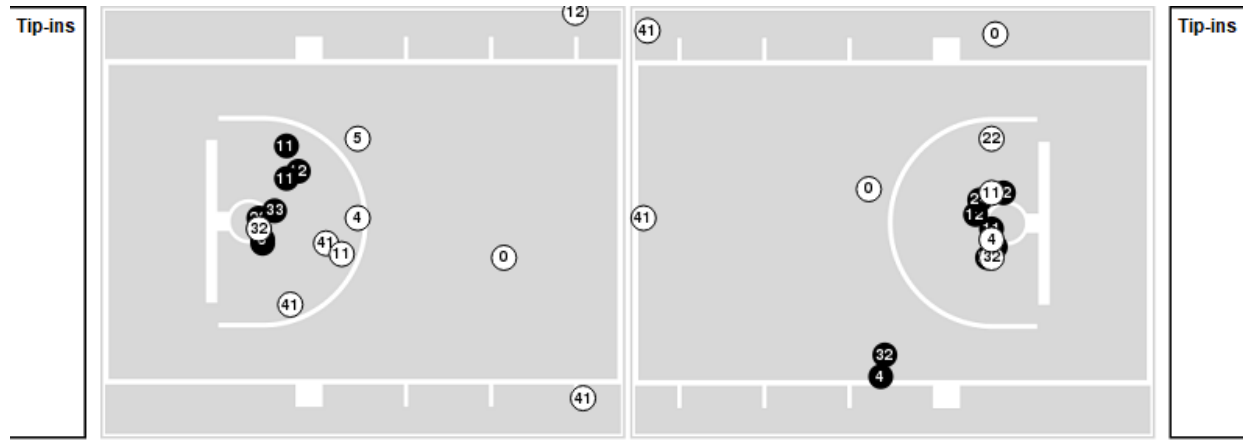

Blow Up Chart

● Made ○ Missed N - Player Number

UNT	M/A	%
Field Goals	25/60	42
2 Points	20/44	45
3 Points	5/16	31
Free Throws	12/18	67

UNT	M/A	%
Points in the Paint	30 (15 / 28)	54
Fast Break Points	10 (7/8)	88
Second Chance Points	4 (2/6)	33
Effective FG%	46