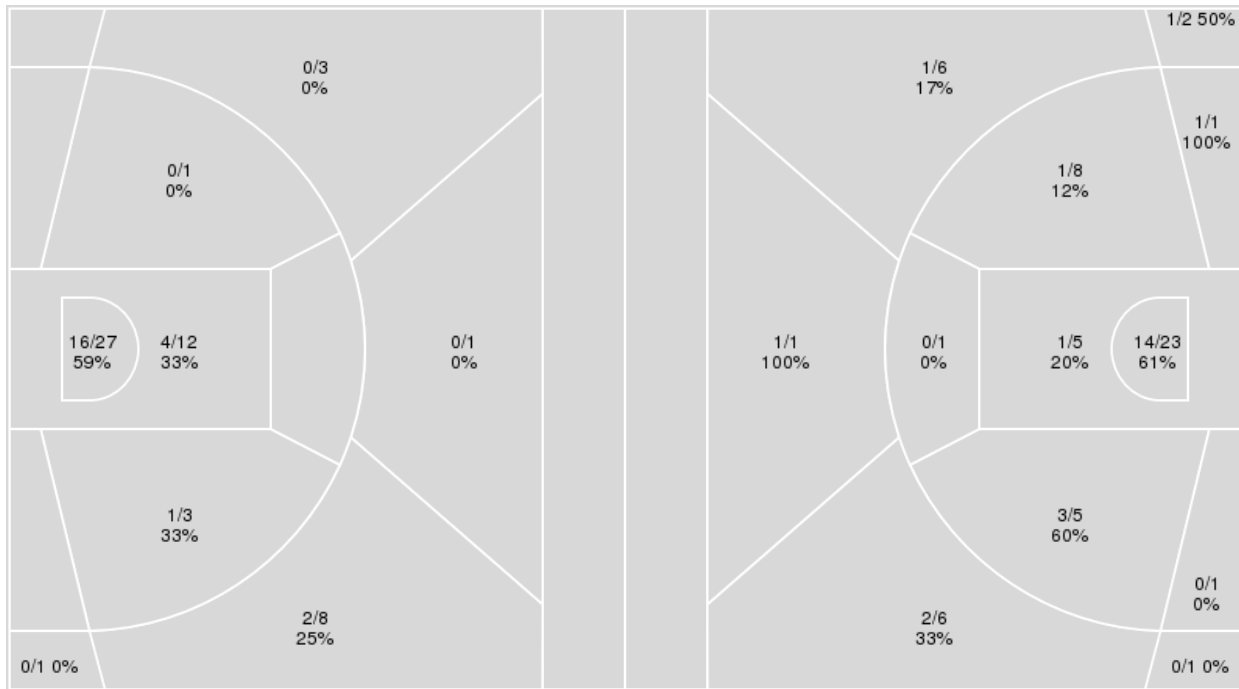

Officials:

{ Players => 1, 3, 5, 11, 12, 13, 15, 20, 21, 22, 25, 31, 33, 55; } FG
Types => All; Results => All;

{ Players => 0, 1, 2, 4, 5, 10, 11, 12, 14, 21, 22, 23, 24, 32, 33, 41; } FG
Types => All; Results => All;

UTEP

UNT

UTEP	M/A	%
Field Goals	23/56	41
2 Points	21/43	49
3 Points	2/13	15
Free Throws	11/18	61

UNT	M/A	%
Field Goals	25/60	42
2 Points	20/44	45
3 Points	5/16	31
Free Throws	12/18	67