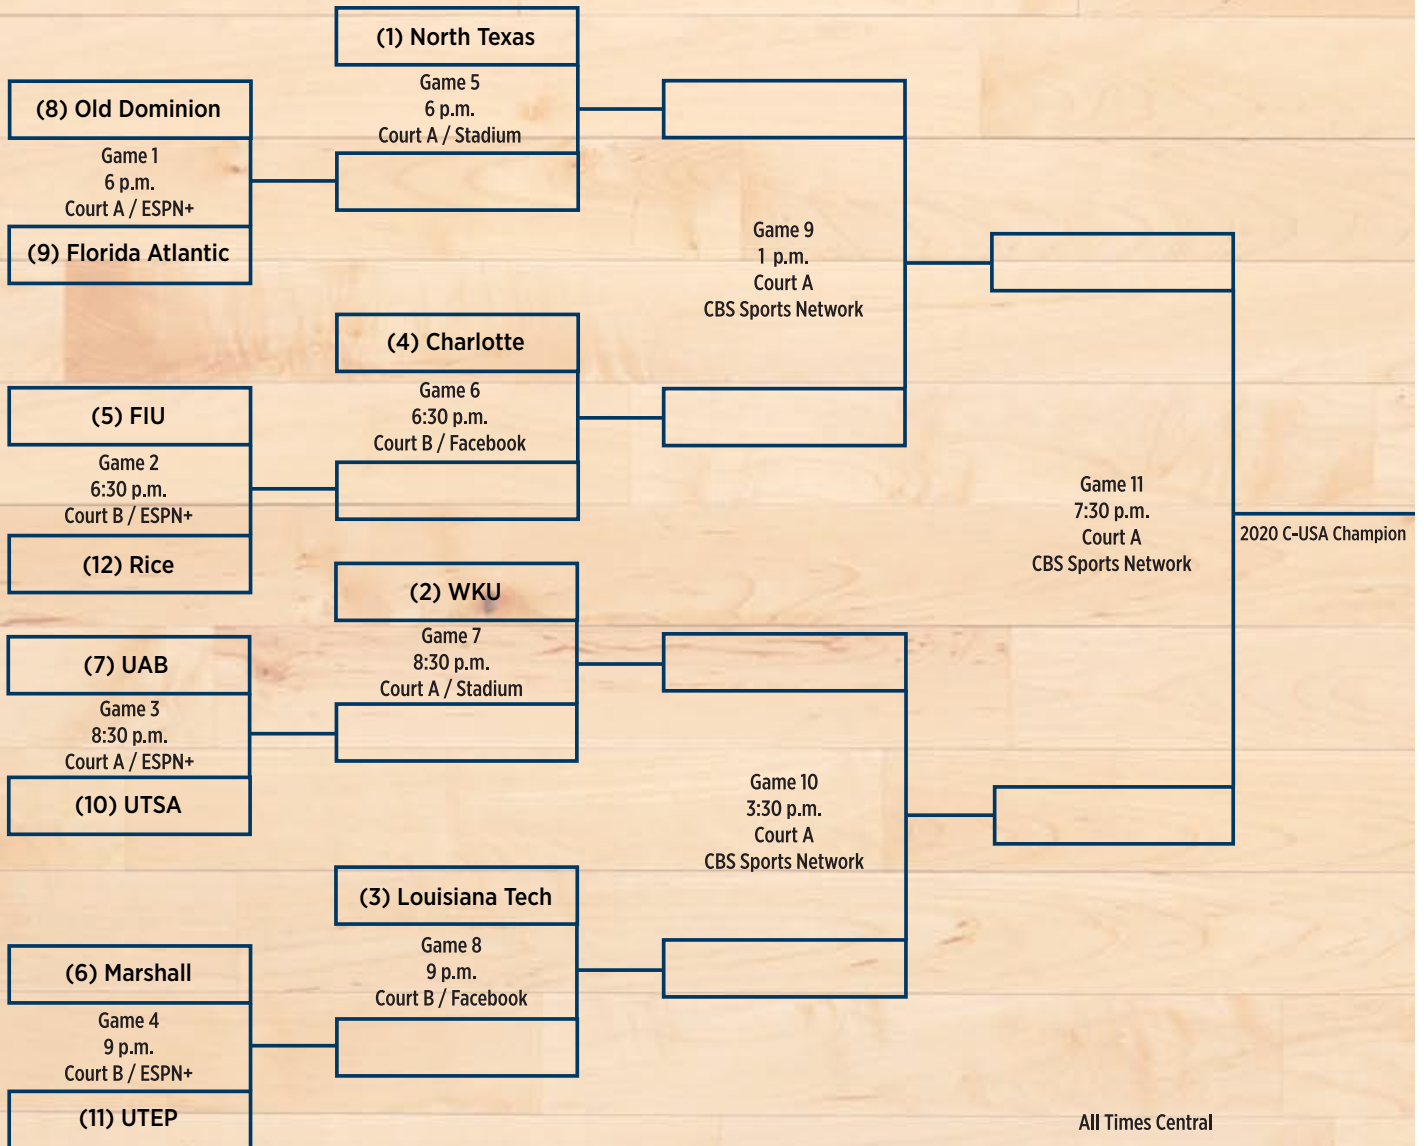

STARTING LINEUP RECORDS (SORTED BY WIN PERCENTAGE)

Vila (sf) - Williams (pf) - Boum (g) - Edwards (g) - Lathon (g)	5-3
Verhoeven (sf) - Williams (pf) - Boum (g) - Edwards (g) - Lathon (g)	7-4
Tarke (sf) - Williams (pf) - Boum (g) - Edwards (g) - Hawkins (g)	0-1
Vila (sf) - Williams (pf) - Archie (g) - Edwards (g) - Hawkins (g)	1-3
Williams (sf) - Odigie (pf) - Archie (g) - Edwards (g) - Hawkins (g)	2-1
Williams (sf) - Odigie (pf) - Stroud (g) - Edwards (g) - Hawkins (g)	1-1
Williams (pf) - Tarke (sf) - Boum (g) - Edwards (g) - Lathon (g)	0-1
Williams (pf) - Rhyanes (sf) - Campbell (g) - Edwards (g) - Lathon (g)	1-0

^ STARTED AS A THIRD FORWARD

* STARTED AS A THIRD GUARD

STARTED AS A FOURTH GUARD

UTEP BENCH SCORING

PLAYER	GAMES OFF BENCH	POINTS SCORED	AVG.
Efe Odigie	23	153	6.7
Deon Stroud	19	86	4.5
Anthony Tarke	11	33	3.0
Nigel Hawkins	13	46	3.5
Kaden Archie	15	50	3.3
Tyodus Verhoeven	16	23	1.4
Isaiah Rhyanes	1	2	2.0
Souley Boum	10	136	14.2
Eric Vila	10	37	3.7
Jordan Lathon	8	6	0.8
Ountae Campbell	1	0	0.0
TOTALS	31	572	18.5
OPPONENTS	31	524	16.9

CRUNCH TIME FREE THROWS (FREE THROWS SHOT IN THE FINAL THREE MINUTES OF REGULATION AND OVERTIME OF GAMES DECIDED BY LESS THAN 10 POINTS)

PLAYER	FT-FTA	PCT
Souley Boum	27-28	.964
Daryl Edwards	10-14	.714
Jordan Lathon	7-10	.700
Bryson Williams	16-20	.800
Kaden Archie	3-4	.750
Nigel Hawkins	6-9	.667
Efe Odigie	1-2	.500
Eric Vila	0-1	.000
TEAM	72-91	.791
OPPONENTS	62-86	.721

MINERS IN DOUBLE FIGURES UTEP'S RECORD WHEN EACH OF THE FOLLOWING PLAYERS SCORE IN DOUBLE FIGURES:

PLAYER	RECORD
Souley Boum	10-11
Bryson Williams	13-12
Efe Odigie	4-1
Daryl Edwards	9-7
Nigel Hawkins	1-1
Jordan Lathon	4-1
Eric Vila	1-0
Deon Stroud	1-1
Kaden Archie	1-1

RECORD WHEN . . .

Seven players score in DF	0-0
Six players score in DF	0-0
Five players score in DF	1-0
Four players score in DF	1-1
Three players score in DF	6-5
Two players score in DF	8-8
One player scores in DF	1-0
No players score in DF	0-0

SCORING BREAKDOWN

PLAYER	1ST	2ND	OT	TOTAL
Kaden Archie	35	50	-	85
Souley Boum	154	243	2	399
Ountae Campbell	-	3	-	3
Daryl Edwards	168	222	4	394
Nigel Hawkins	58	45	-	103
Jordan Lathon	64	65	-	129
Aneius Medrano	-	-	-	-
Efe Odigie	88	75	-	163
Isaiah Rhyanes	-	2	-	2
Deon Stroud	66	32	-	98
Anthony Tarke	26	11	-	37
Tyodus Verhoeven	26	15	-	41
Eric Vila	40	37	2	79
Bryson Williams	226	316	4	546
Jules Williamson	-	-	-	-
TOTALS	951	1116	12	2079

2020 C-USA MEN'S BASKETBALL CHAMPIONSHIP

PRESENTED BY BAYLOR SCOTT & WHITE SPORTS PERFORMANCE CENTER AT THE STAR

Wednesday, March 11
First Round

Thursday, March 12
Quarterfinals

Friday, March 13
Semifinals

Saturday, March 14
Championship Game