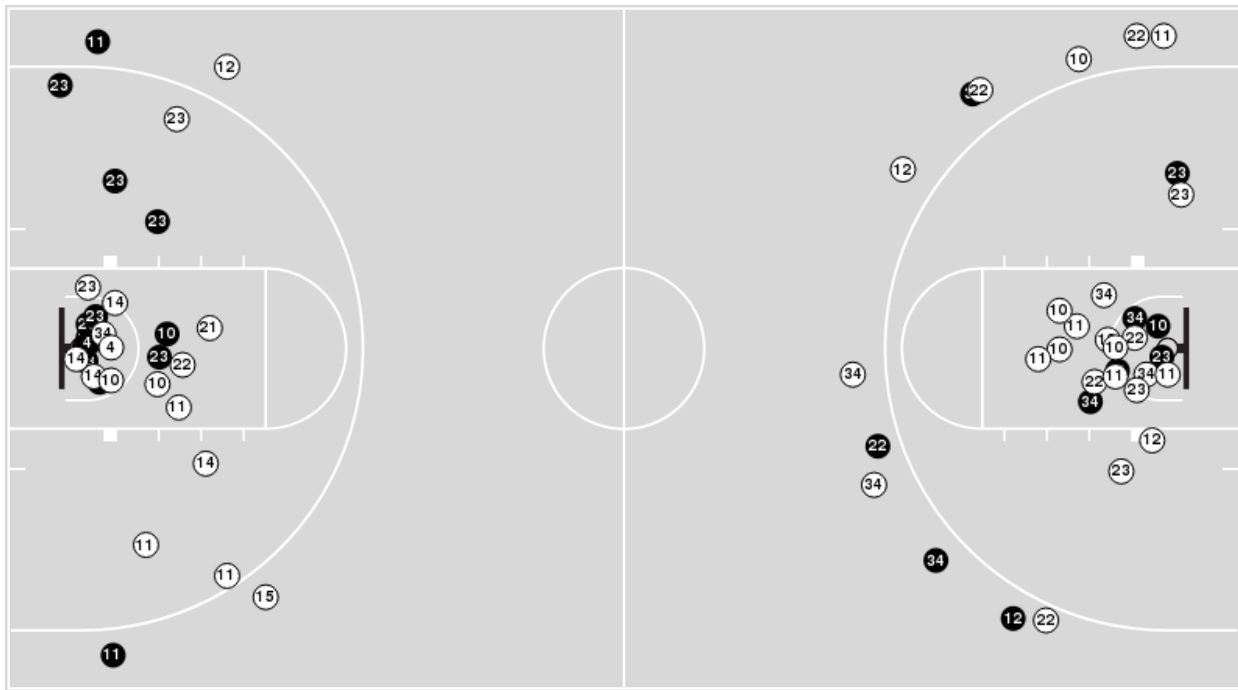

UTEP at NM State

12/02/20 Don Haskins Center, El Paso, Texas
2020-21 Women's Basketball

Officials: Victor Johnson, Brad Schmidt, Corey Long

Players => 0, 1, 3, 4, 10, 11, 12, 14, 15, 20, 21, 22, 23, 33, 34 FG Types=>AllResults=>All

NM State

All Field Goals