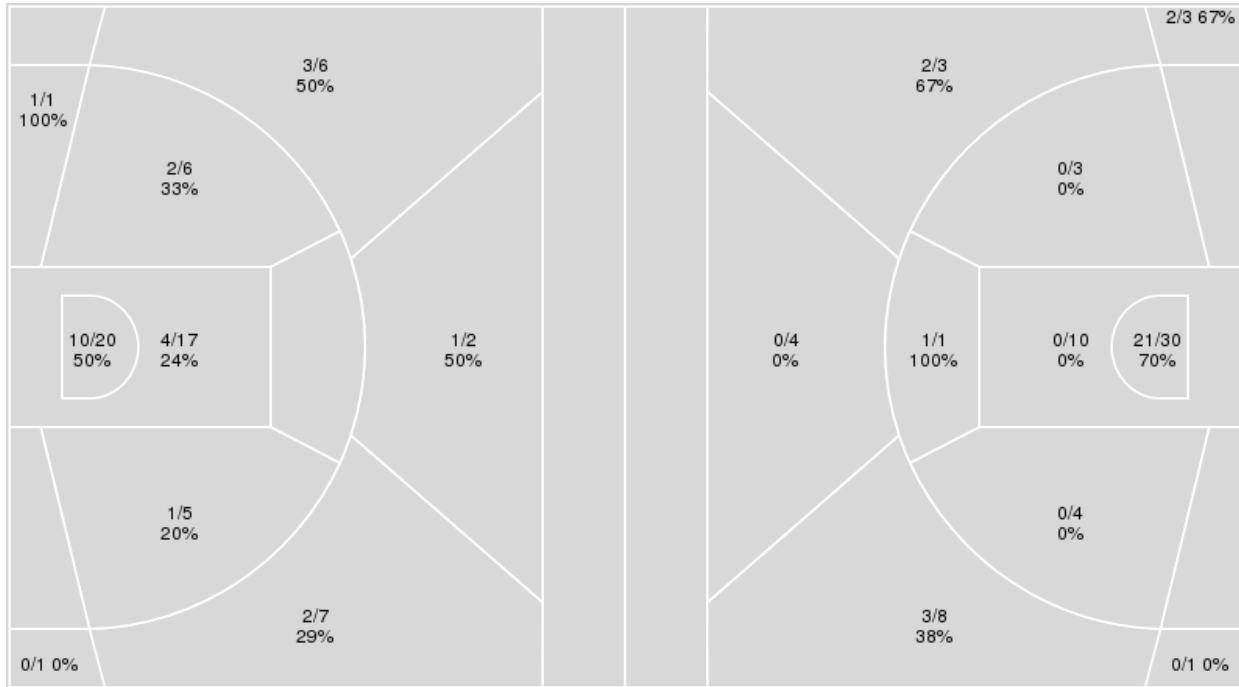

UTEP at NM State

12/02/20 Don Haskins Center, El Paso, Texas
2020-21 Women's Basketball

Officials: Victor Johnson, Brad Schmidt, Corey Long

{ Players => 0, 1, 3, 4, 10, 11, 12, 14, 15, 20, 21, 22, 23, 33, 34; } FG
Types => All; Results => All;

{ Players => 1, 3, 5, 11, 12, 13, 15, 20, 21, 22, 25, 31, 33, 55; } FG
Types => All; Results => All;

NM State

UTEP

NM State	M/A	%
Field Goals	24/65	37
2 Points	18/49	37
3 Points	6/16	38
Free Throws	19/22	86

UTEP	M/A	%
Field Goals	29/67	43
2 Points	22/48	46
3 Points	7/19	37
Free Throws	16/30	53