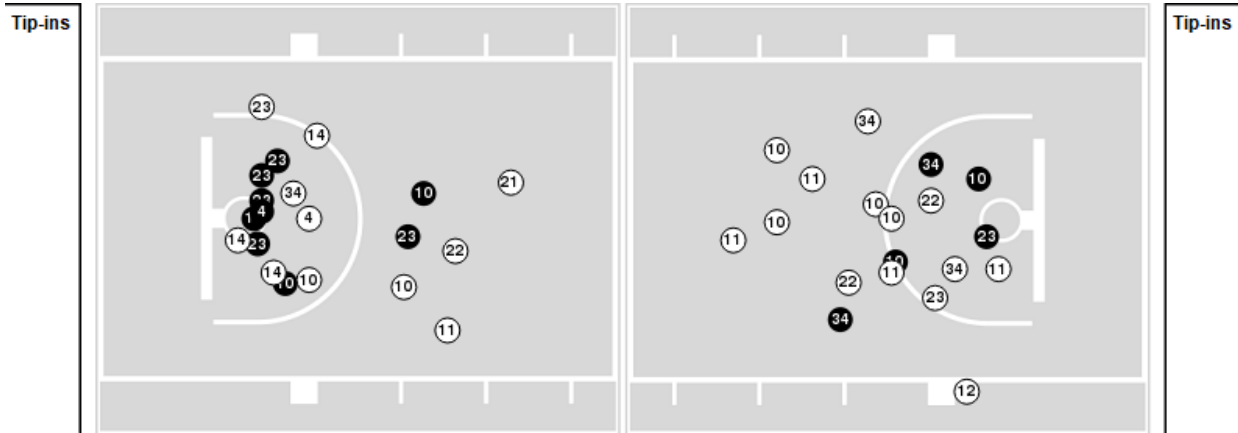

Blow Up Chart

● Made ○ Missed N - Player Number

NM State	M/A	%
Field Goals	24/65	37
2 Points	18/49	37
3 Points	6/16	38
Free Throws	19/22	86

NM State	M/A	%
Points in the Paint	28 (14 / 37)	38
Fast Break Points	18 (13/16)	81
Second Chance Points	15 (10/10)	100
Effective FG%	42