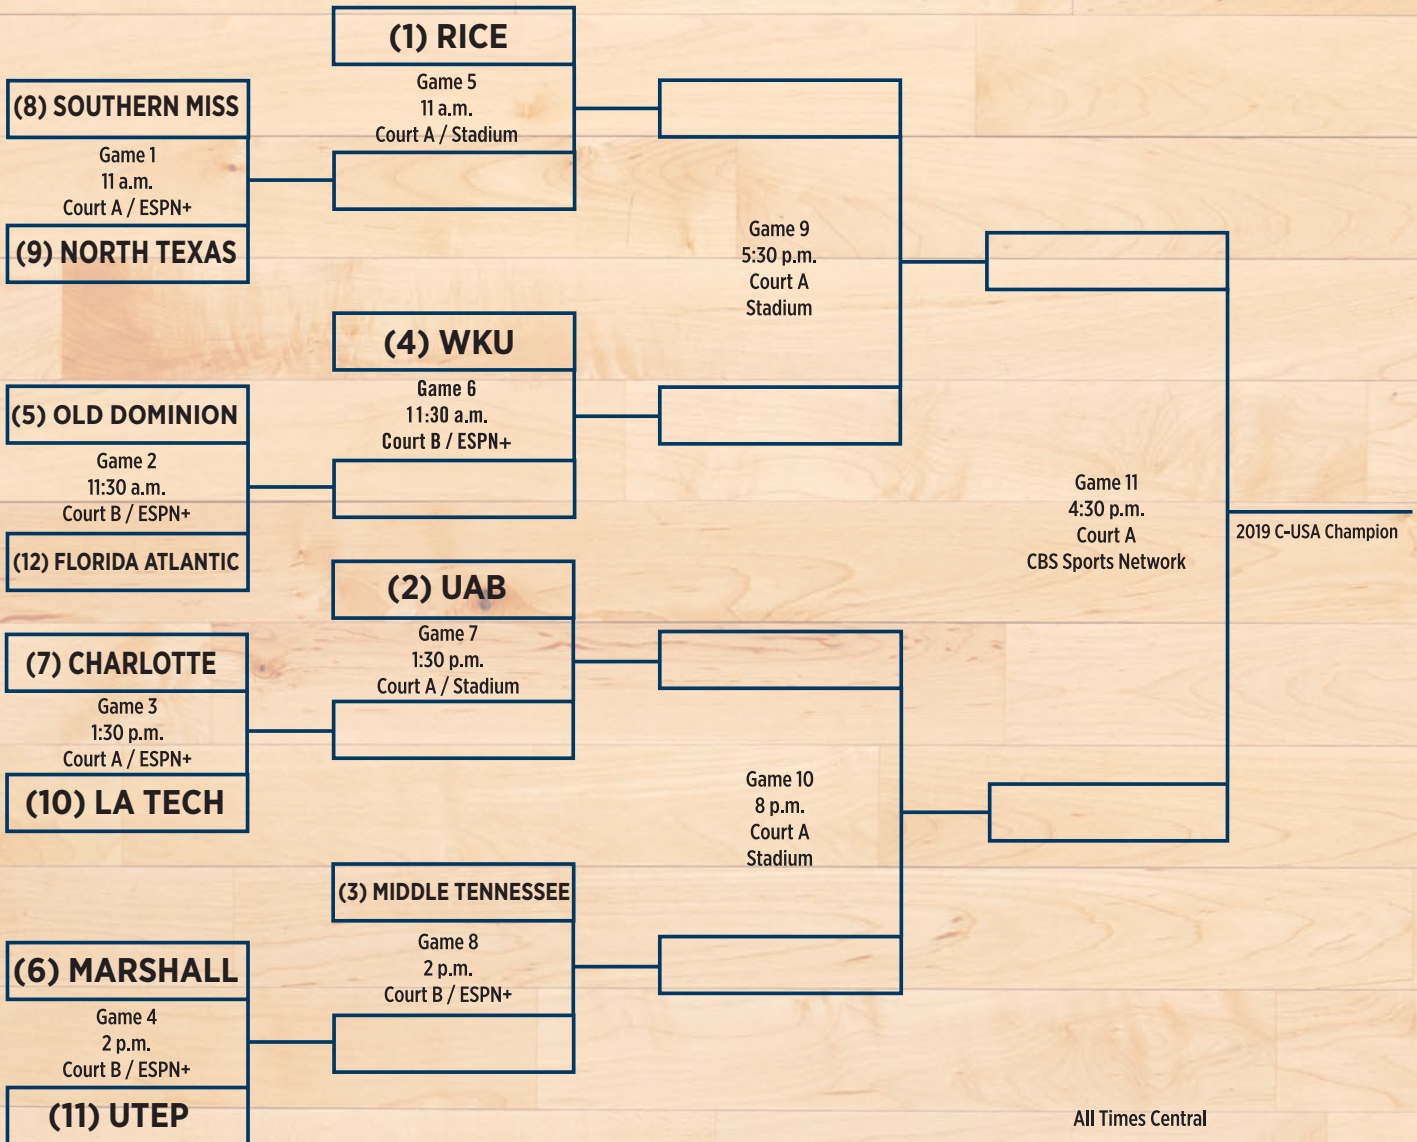

All Times Central