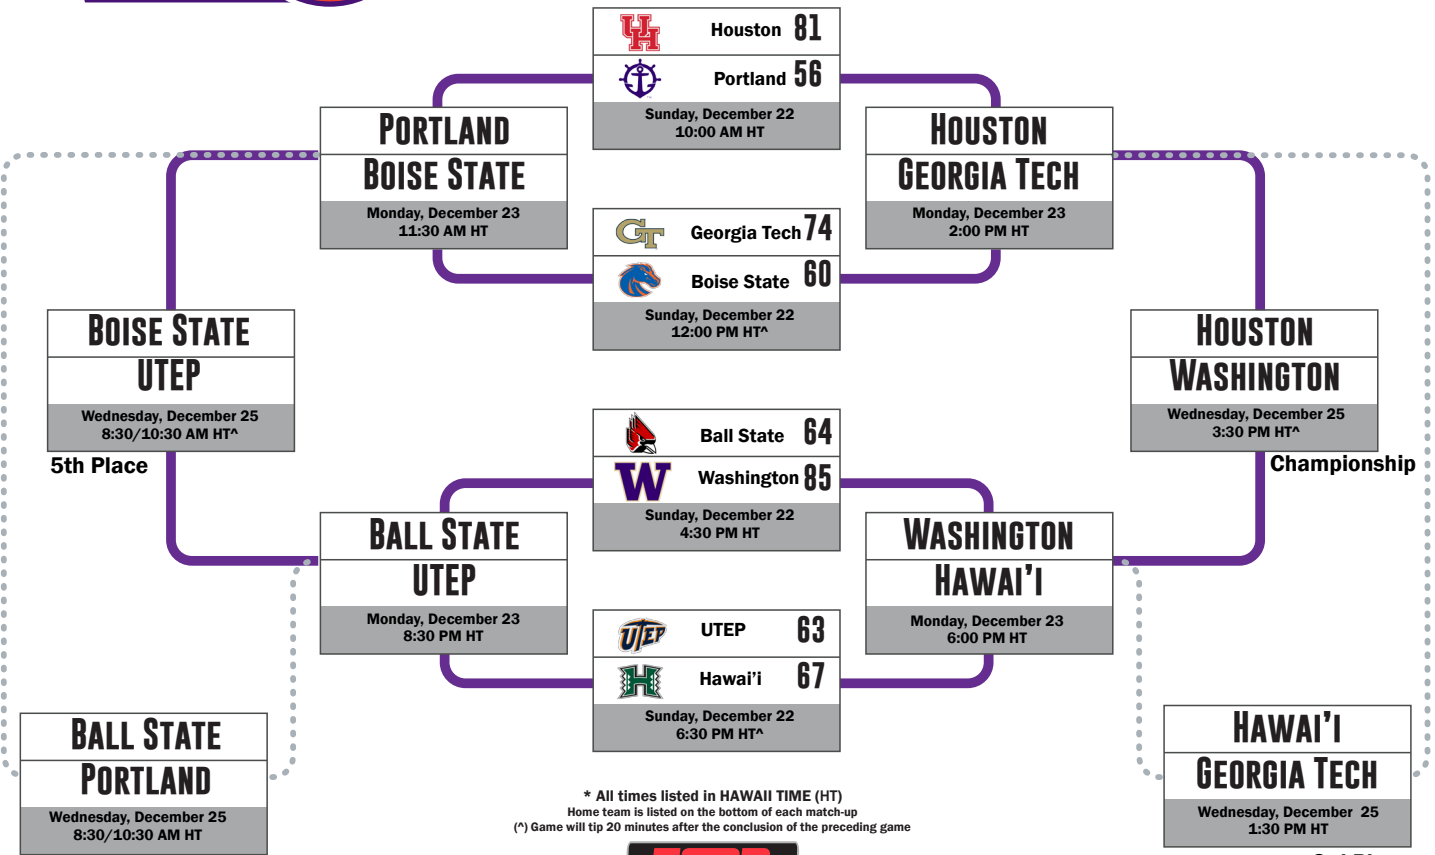

2019 Hawaiian Airlines
Diamond Head Classic

December 22-23 & 25
Stan Sheriff Center
Honolulu, HI

* All times listed in HAWAII TIME (HT)
Home team is listed on the bottom of each match-up
(^*) Game will tip 20 minutes after the conclusion of the preceding game