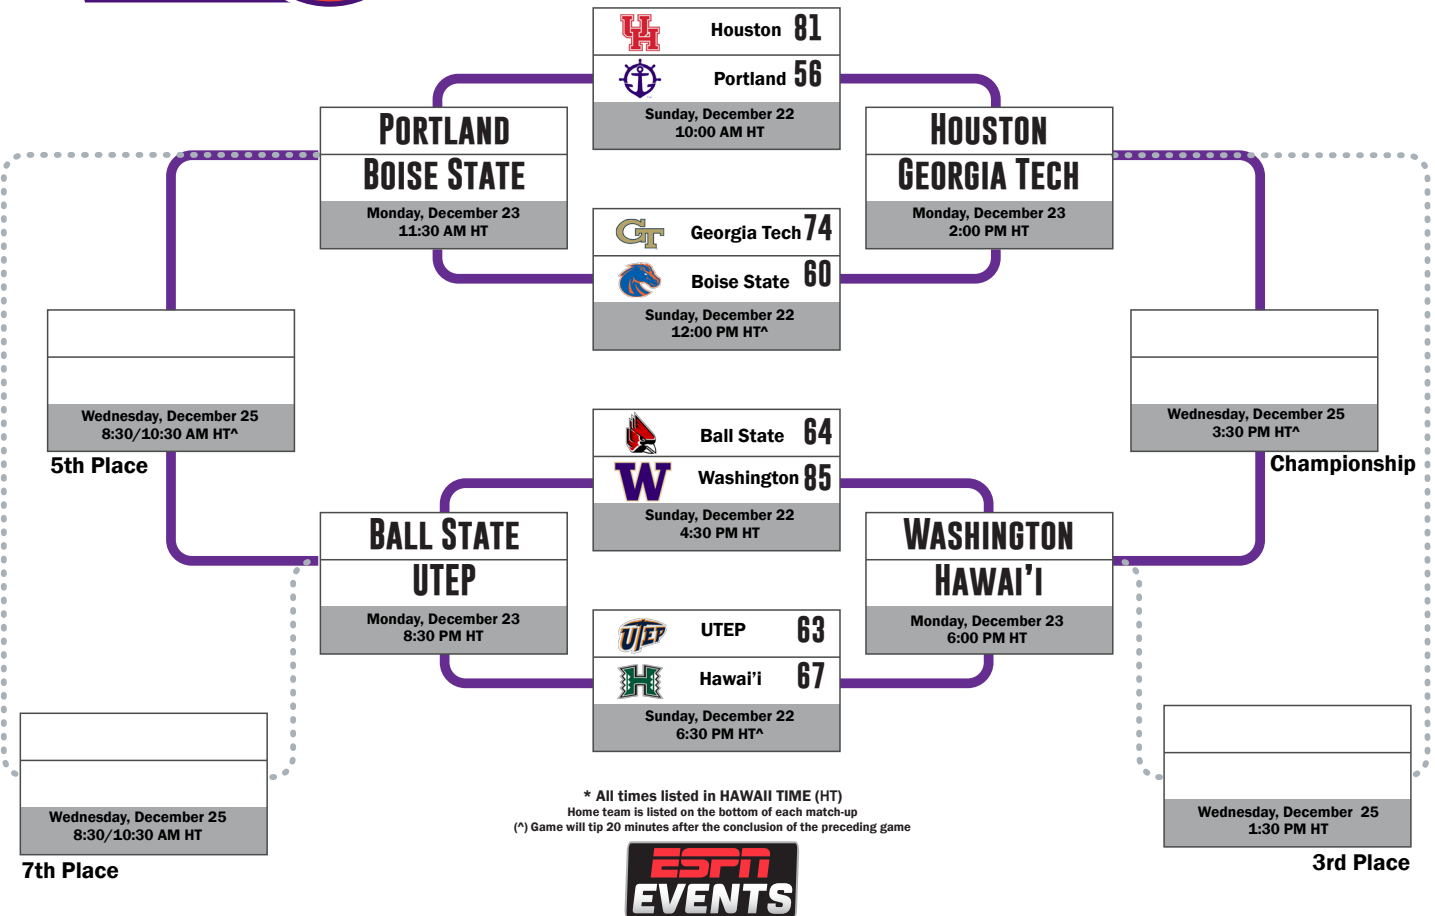

2019 Hawaiian Airlines Diamond Head Classic

December 22-23 & 25
Stan Sheriff Center
Honolulu, HI

Non-Bracketed Games: Ball State at Georgia Tech (Dec. 18), UTEP at Houston (Dec. 19)