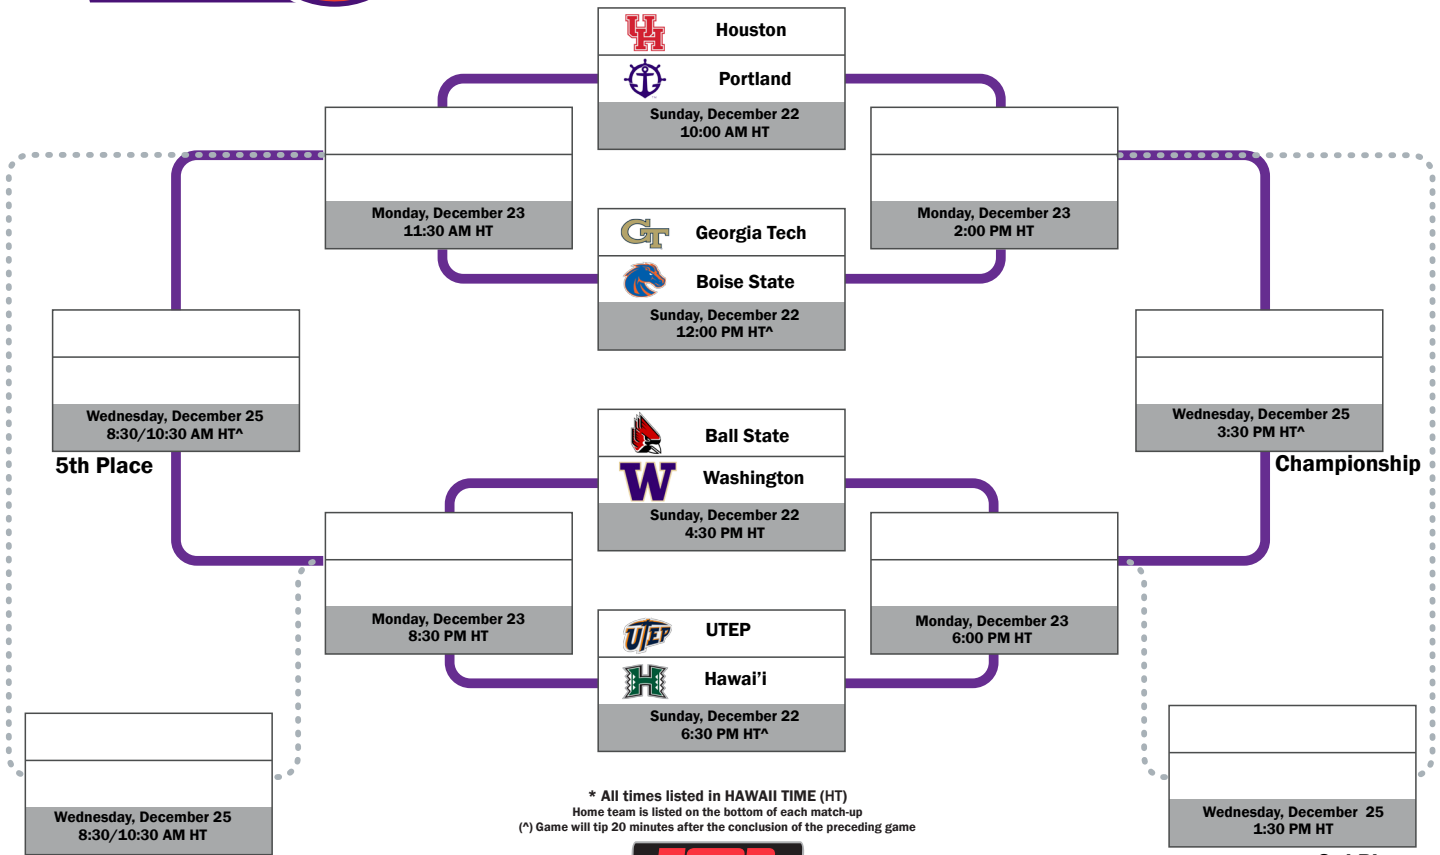

2019 Hawaiian Airlines Diamond Head Classic

December 22-23 & 25
Stan Sheriff Center
Honolulu, HI

* All times listed in HAWAII TIME (HT)
Home team is listed on the bottom of each match-up
([^]) Game will tip 20 minutes after the conclusion of the preceding game