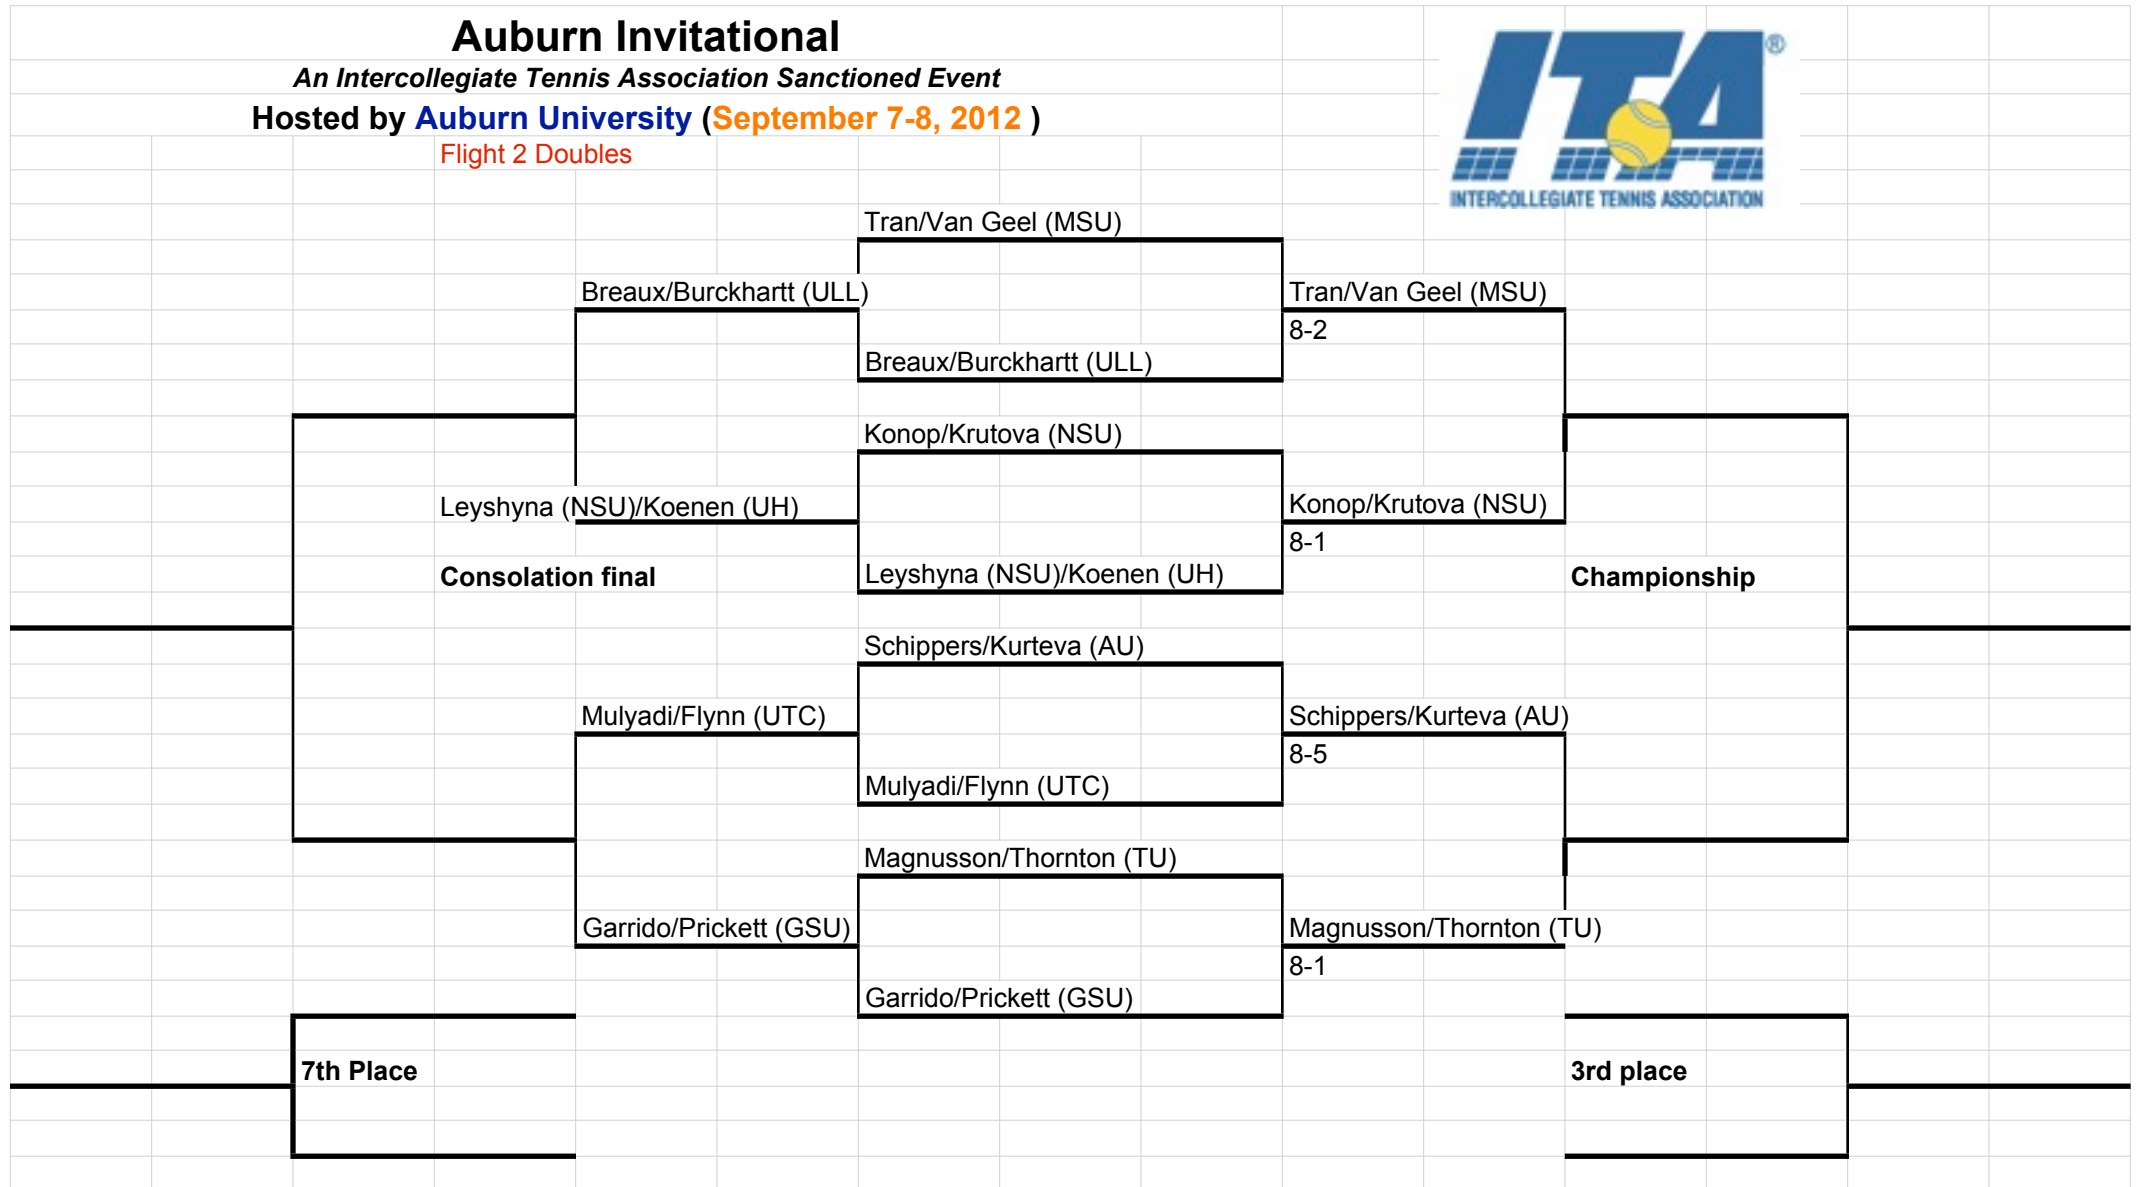

# Auburn Invitational

An Intercollegiate Tennis Association Sanctioned Event

Hosted by Auburn University (September 7-8, 2012)

Flight 1 Singles

		Alexandra Perper (MSU)		
		Van Den Aarsen (ULL)	Perper (MSU)	
		Sophie Van Den Aarsen (ULL)	6-3, 6-1	
Van Den Aarsen (ULL)		Tatiana Larina (NSU)		Perper (MSU)
3-6 6-2 (1-0 (7))		Nurik (UTC)	Larina (NSU)	6-4 7-5
		Jenna Nurik (UTC)	4-6, 6-3, 6-1	
	<b>Consolation final</b>			<b>Championship</b>
		Klara Vyskocilova (TU)		
		Garrido (GSU)	Vyskocilova (TU)	
		Paola Garrido (GSU)	7-5, 6-1	
Pfeifler (AU)		Carolina Salas (LU)		Vyskocilova (TU)
7-5, 6-1		Jennifer Pfeifler (AU)	Salas (LU)	6-2, 6-3
			6-7 (3), 6-4, 6-3	
Nurik (UTC)				Larina (NSU)
	<b>7th place</b>			<b>3rd place</b>
	Garrido (GSU)			Salas (LU)

# Auburn Invitational

An Intercollegiate Tennis Association Sanctioned Event

Hosted by Auburn University (September 7-8, 2012)

Flight 1 Doubles

# Auburn Invitational

An Intercollegiate Tennis Association Sanctioned Event

Hosted by Auburn University (September 7-8, 2012)

Flight 2 Singles

		Paulina Schippers (AU)		
	Prickett (GSU)		Schippers (AU)	
		Alexis Prickett (GSU)	6-0, 6-2	
Apostu (KSU)		Alex Apostu (KSU)		Schippers (AU)
3-6, 7-5, 1-0 (4)	Apostu (KSU)		Chadwell (UTC)	6-1, 6-2
		Kaylene Chadwell (UTC)	2-6, 6-0, 6-3	
	<b>Consolation final</b>			<b>Championship</b>
		Emma Levy (TU)		
	Vandyke (ULL)		Levy (TU)	
		Bailey Vandyke (ULL)	6-0, 6-0	
Vandyke (ULL)		Polina Konop (NSU)		Patrasc (MSU)
6-3, 6-2	Konop (NSU)		Patrasc (MSU)	3-6, 7-6, 6-4
		Georgiana Patrasc (MSU)	6-1, 7-6	
Prickett (GSU)				Chadwell (UTC)
	<b>7th place</b>			<b>3rd place</b>
				Levy (TU)
	Konop (NSU)			

# Auburn Invitational

An Intercollegiate Tennis Association Sanctioned Event

Hosted by Auburn University (September 7-8, 2012)

Flight 2 Doubles