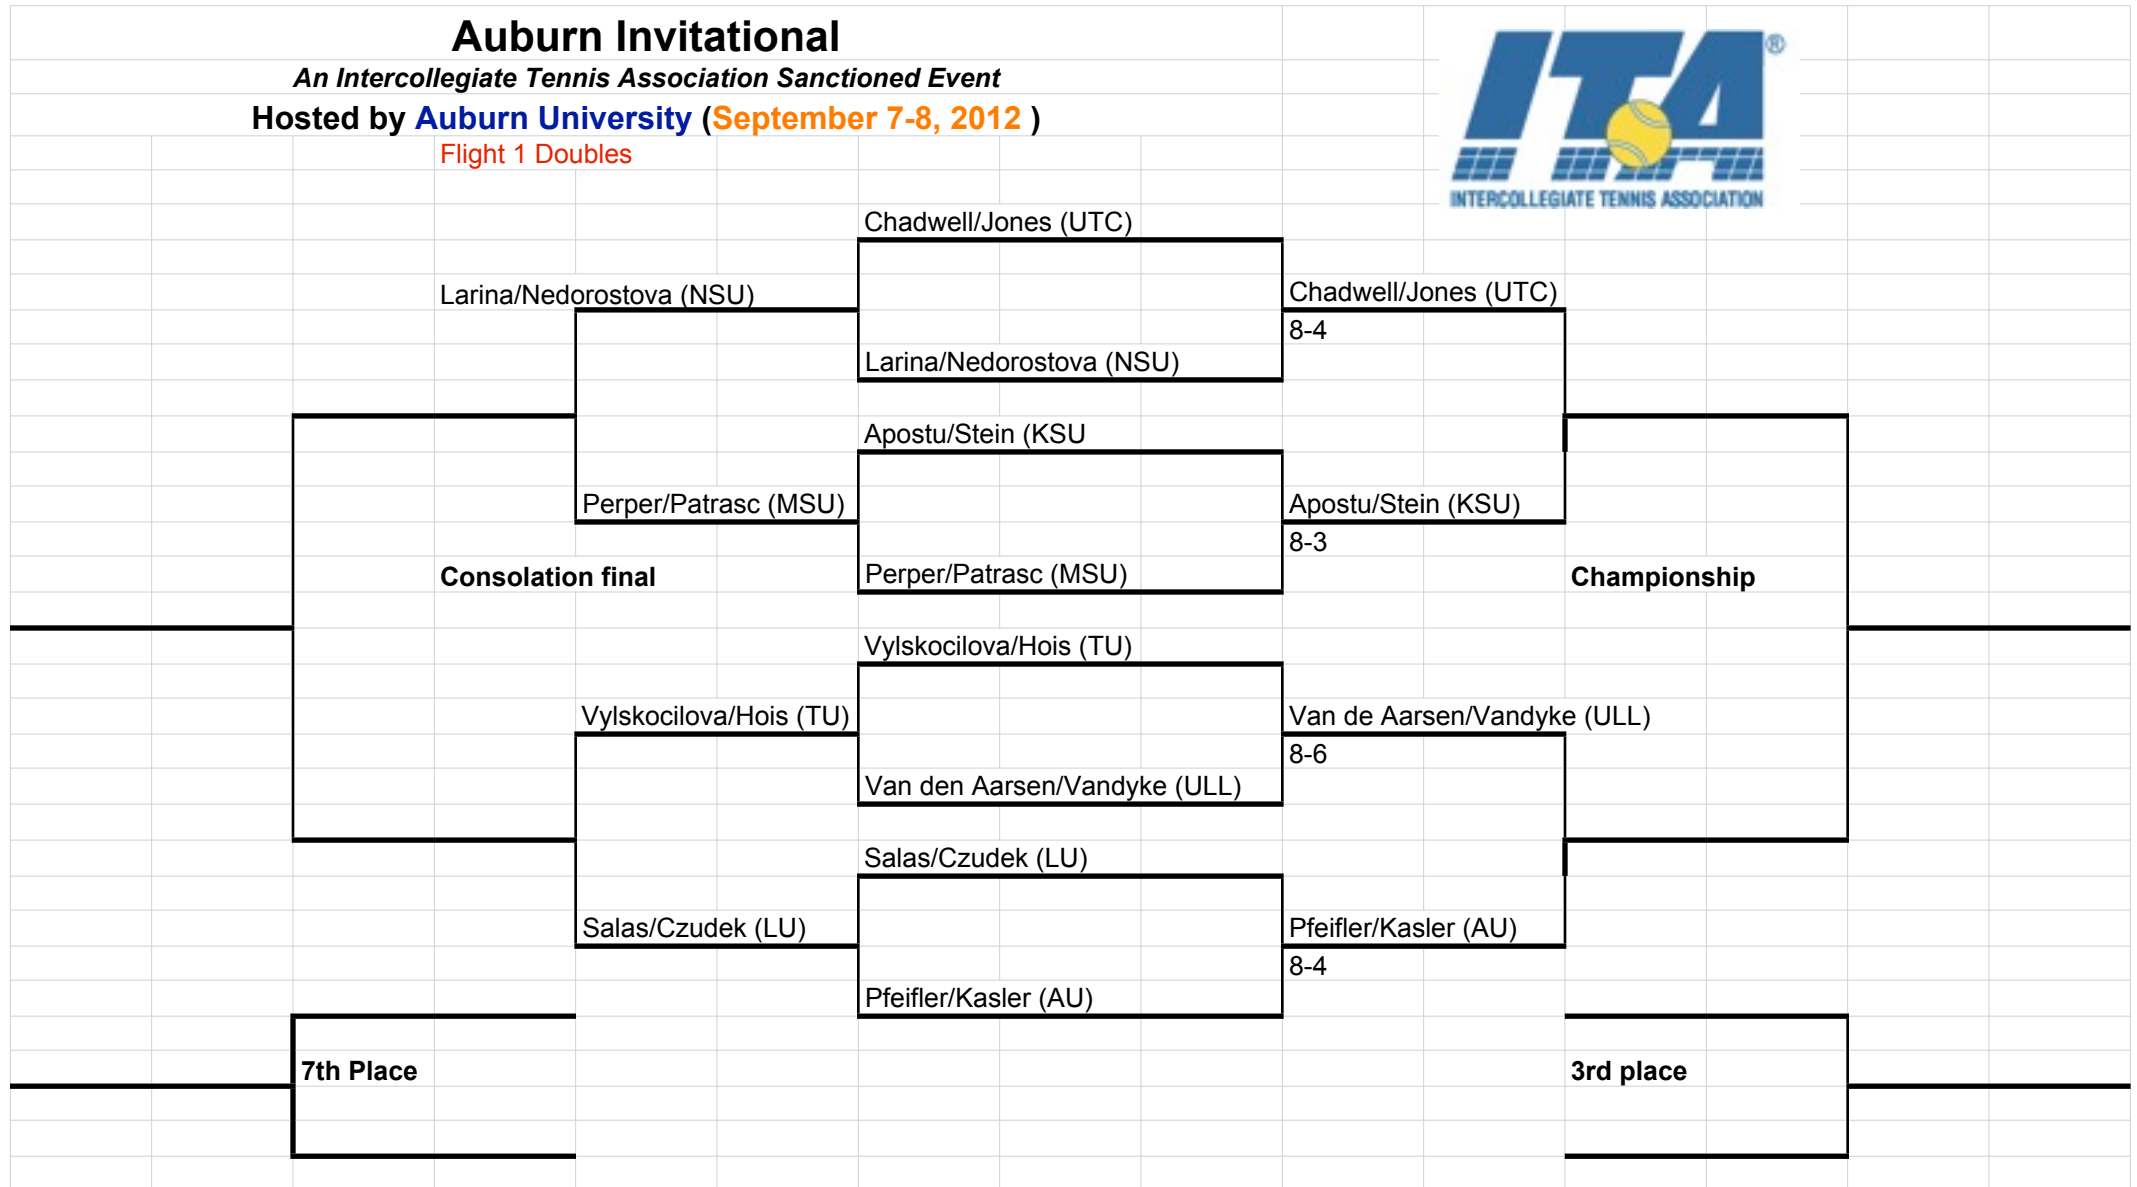

# Auburn Invitational

An Intercollegiate Tennis Association Sanctioned Event

Hosted by Auburn University (September 7-8, 2012)

Flight 1 Singles

		Alexandra Perper (MSU)		
		Van Den Aarsen (ULL)	Perper (MSU)	
		Sophie Van Den Aarsen (ULL)	6-3, 6-1	
Van Den Aarsen (ULL)		Tatiana Larina (NSU)		Perper (MSU)
3-6 6-2 (1-0 (7))		Nurik (UTC)	Larina (NSU)	6-4 7-5
		Jenna Nurik (UTC)	4-6, 6-3, 6-1	
	<b>Consolation final</b>			<b>Championship</b>
		Klara Vyskocilova (TU)		
		Garrido (GSU)	Vyskocilova (TU)	
		Paola Garrido (GSU)	7-5, 6-1	
Pfeifler (AU)		Carolina Salas (LU)		Vyskocilova (TU)
7-5, 6-1		Jennifer Pfeifler (AU)	Salas (LU)	6-2, 6-3
			6-7 (3), 6-4, 6-3	
Nurik (UTC)				Larina (NSU)
	<b>7th place</b>			<b>3rd place</b>
	Garrido (GSU)			Salas (LU)

# Auburn Invitational

An Intercollegiate Tennis Association Sanctioned Event

Hosted by Auburn University (September 7-8, 2012)

Flight 1 Doubles