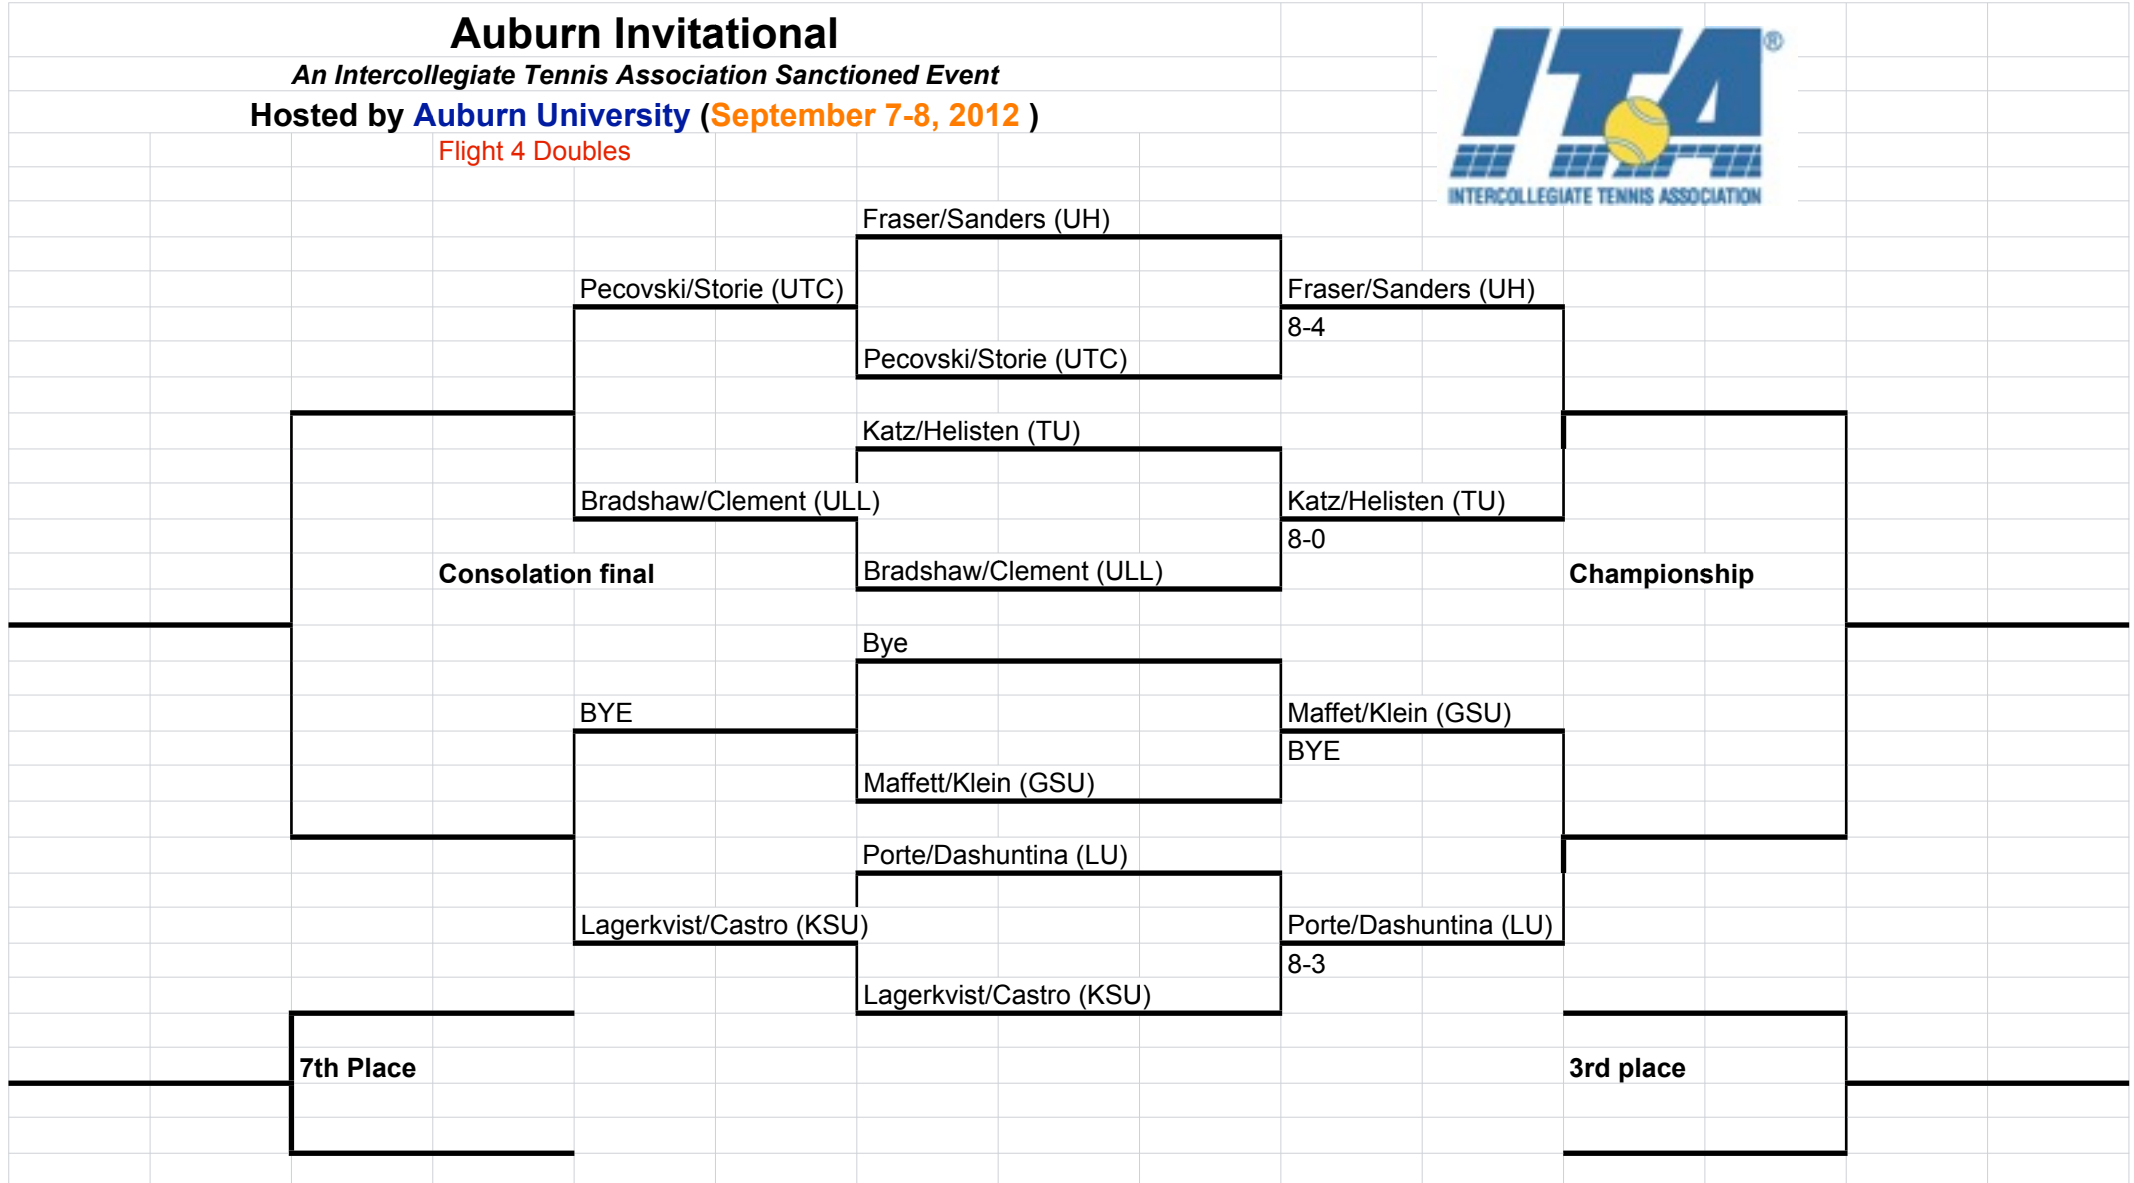

# Auburn Invitational

An Intercollegiate Tennis Association Sanctioned Event

Hosted by Auburn University (September 7-8, 2012)

Flight 1 Singles

		Alexandra Perper (MSU)		
		Van Den Aarsen (ULL)	Perper (MSU)	
		Sophie Van Den Aarsen (ULL)	6-3, 6-1	
Van Den Aarsen (ULL)		Tatiana Larina (NSU)		Perper (MSU)
3-6 6-2 (1-0 (7))		Nurik (UTC)	Larina (NSU)	6-4 7-5
		Jenna Nurik (UTC)	4-6, 6-3, 6-1	
	<b>Consolation final</b>			<b>Championship</b>
		Klara Vyskocilova (TU)		
		Garrido (GSU)	Vyskocilova (TU)	
		Paola Garrido (GSU)	7-5, 6-1	
Pfeifler (AU)		Carolina Salas (LU)		Vyskocilova (TU)
7-5, 6-1		Jennifer Pfeifler (AU)	Salas (LU)	6-2, 6-3
			6-7 (3), 6-4, 6-3	
Nurik (UTC)				Larina (NSU)
	<b>7th place</b>			<b>3rd place</b>
	Garrido (GSU)			Salas (LU)

# Auburn Invitational

An Intercollegiate Tennis Association Sanctioned Event

Hosted by Auburn University (September 7-8, 2012)

Flight 2 Doubles

# Auburn Invitational

An Intercollegiate Tennis Association Sanctioned Event  
 Hosted by Auburn University (September 7-8, 2012)

Flight 4 Singles

			Caroline Magnusson (TU)		
		Krutova (NSU)		Magnusson (TU)	
			Nataly Krutova (NSU)	6-4, 6-3	
	Krutova (NSU)				Porte (LU)
	6-2, 2-6, 1-0 (9)		Claire Mulyadi (UTC)		5-7, 6-3, 7-5
		Mulyadi (UTC)		Porte (LU)	
				7-6 (5), 6-2	
		<b>Consolation final</b>	Alicia Porte (LU)		<b>Championship</b>
			Lien Van Geel (MSU)		
		Burckhartt (ULL)		Van Geel (MSU)	
			Melissa Burckhartt (ULL)	6-2, 2-6, 6-1	
	Burckhartt (ULL)				Kurteva(AU)
			Bye		6-2,6-4
		Bye		Kurteva (AU)	
				BYE	
	Mulyadi (UTC)		Plamena Kurteva (AU)		Magnusson (TU)
		<b>7th place</b>			<b>3rd place</b>
	Bye				Van Geel (MSU)

# Auburn Invitational

An Intercollegiate Tennis Association Sanctioned Event  
 Hosted by Auburn University (September 7-8, 2012)

Flight 4 Doubles