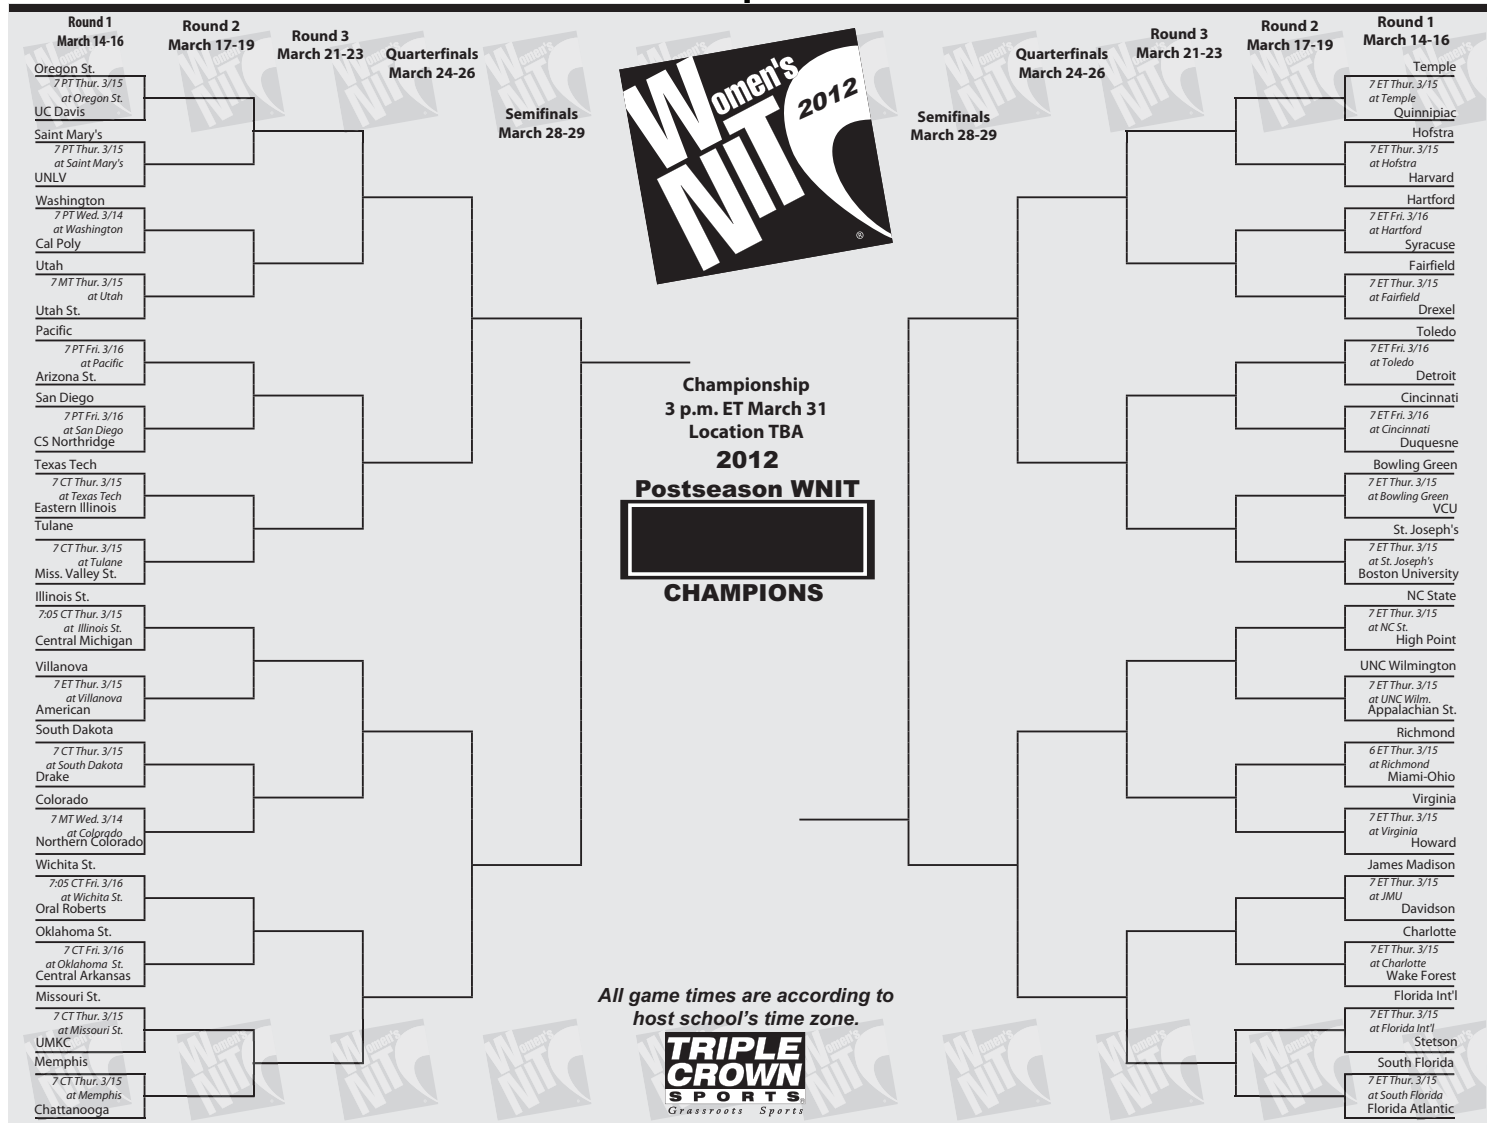

Memphis.....	2-3
02/28/75	N ..... L 78-102
12/15/79	H ..... W 87-82
02/18/80	A ..... L 79-80
01/17/81	A ..... W 76-69
12/31/81	H ..... L 68-76

Overall	2-3
Home	1-1
Away	1-1
Neutral.....	0-1
Overtime	0-0
Moore vs. Memphis	0-0

Most combined points	180: NL, 78-102, 2/28/1975
Fewest combined points	144: HL, 68-76, 12/31/1981
Largest margin of victory	UTC: 7 • 76-69 • 1/17/1981
	MEM: 24 • 102-78 • 2/28/1975
Smallest margin of victory	UTC: 5 • 87-82 • 12/15/1979
	MEM: 1 • 80-79 • 2/18/1980
Most points scored	UTC: 87 pts • 12/15/1979
	MEM: 102 pts • 2/28/1975
Fewest points scored	UTC: 68 pts • 12/31/1981
	MEM: 69 pts • 1/17/1981

The Lady Mocs vs. the rest other side of the bracket...

CHATTANOOGA vs. MISSOURI STATE

Chattanooga and Missouri State met just once, in the Cancun Challenge, and the Lady Bears came away with a 77-68 win in the finals.

Missouri State	0-1
12/20/2008	N ..... L 68-77

Overall	0-1
Home	0-0
Away	0-0
Neutral.....	0-1
Overtime	0-0
Moore vs. Missouri State.....	0-1

CHATTANOOGA vs. UMKC

Chattanooga and UMKC have never met.