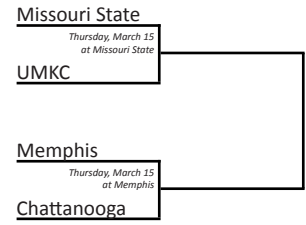

CHATTANOOGA vs. UMKC

Chattanooga and UMKC have never met.