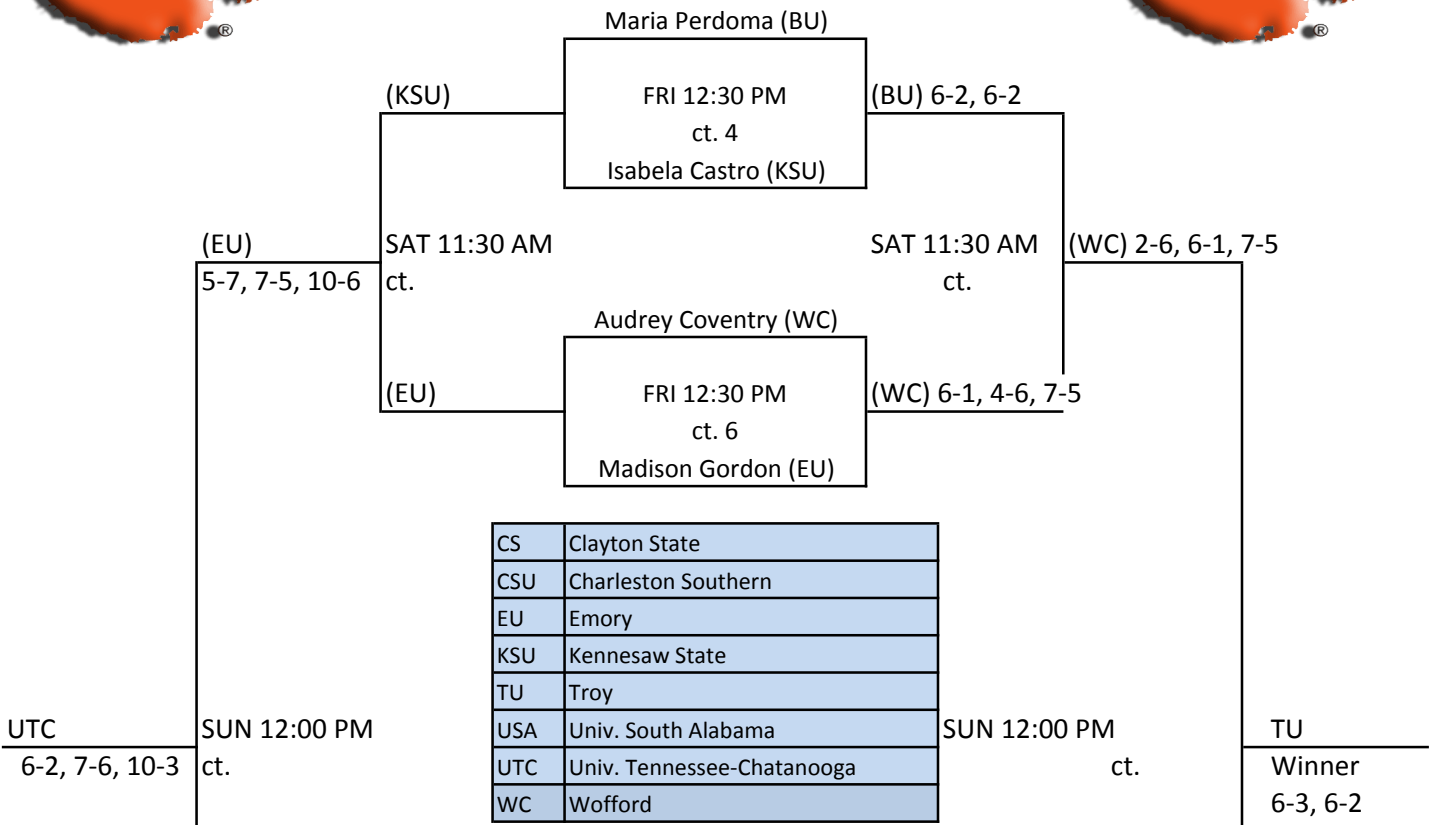

2012 Duckworth Fall Classic

hosted by

Clemson University

Women's Singles Flight 7 - Blue