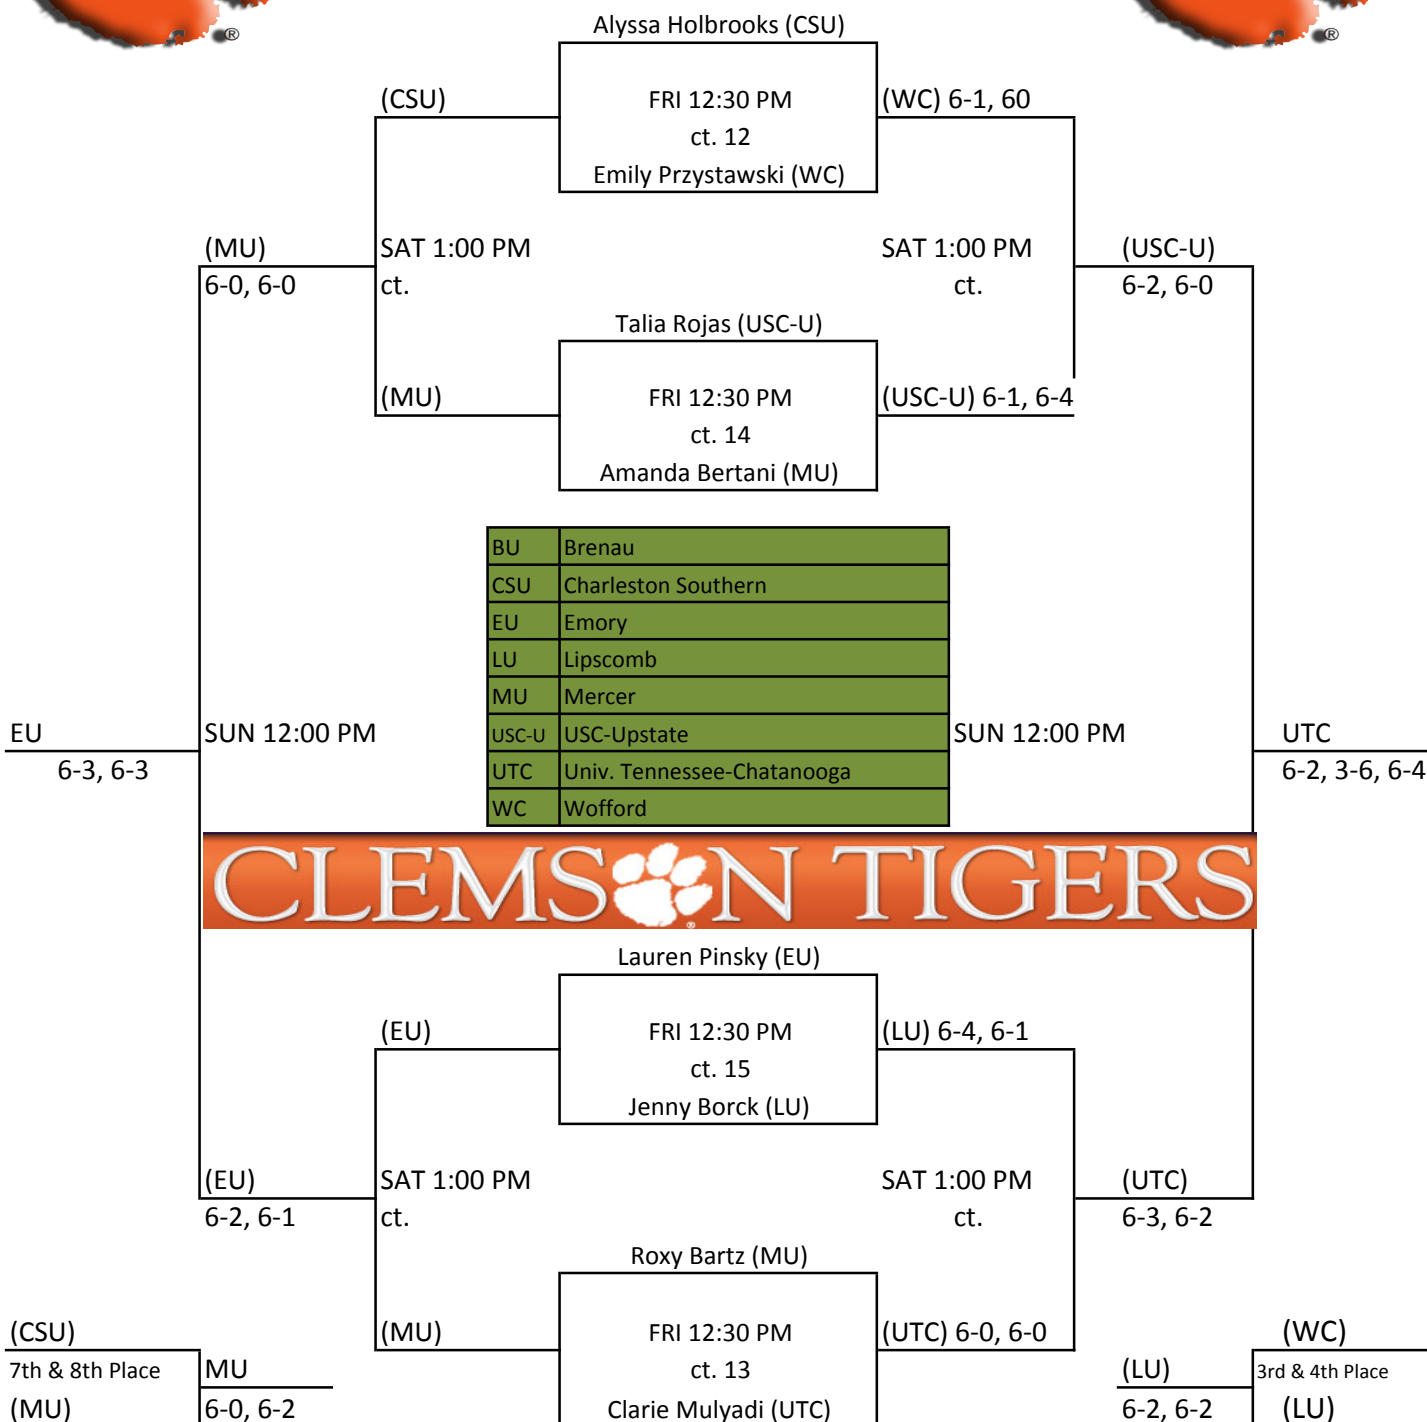

2012 Duckworth Fall Classic

hosted by

Clemson University

Women's Singles Flight 9 - Green