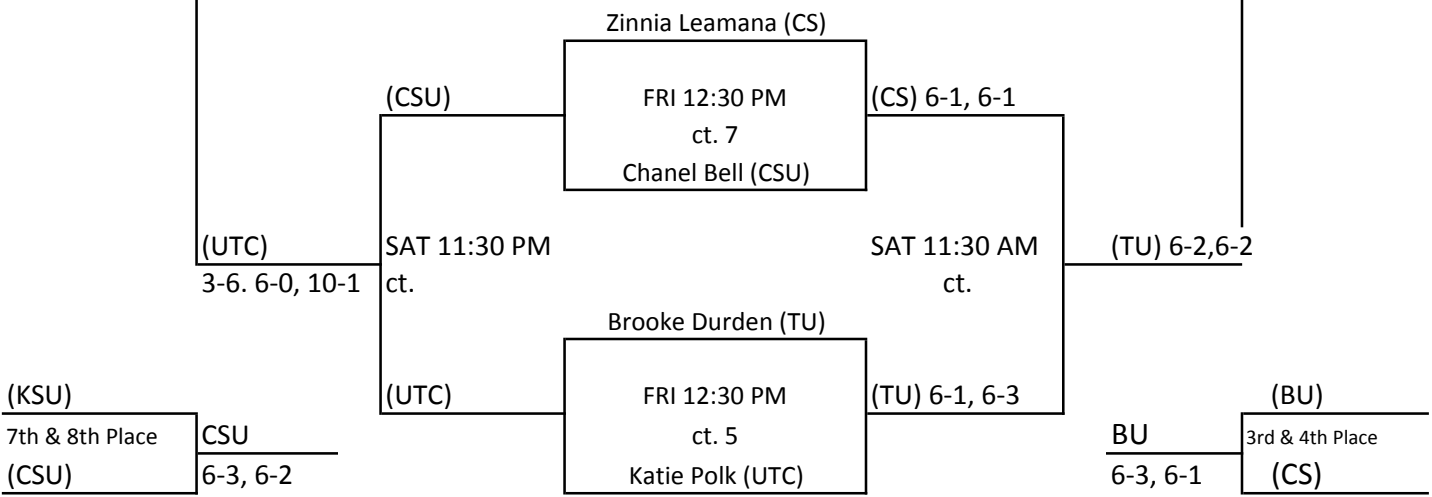

2012 Duckworth Fall Classic

hosted by

Clemson University

Women's Singles Flight 7 - Blue