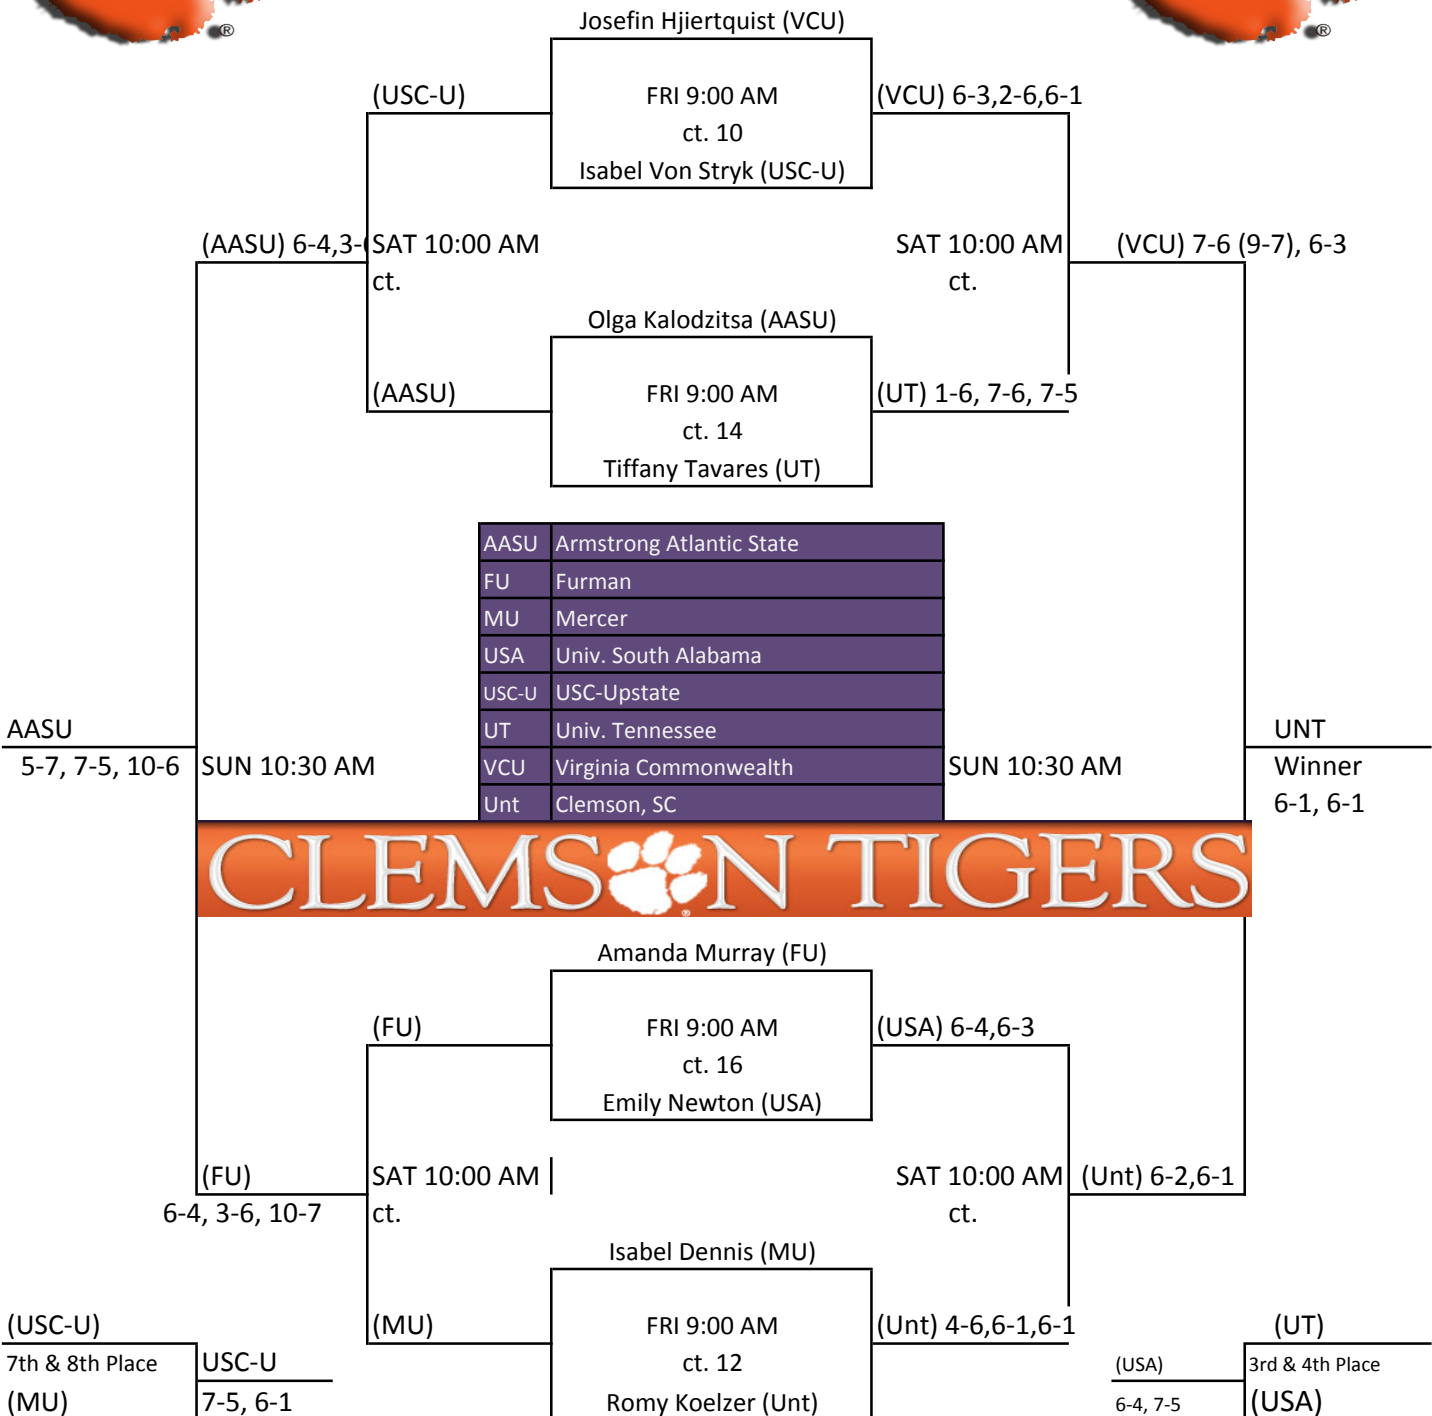

2012 Duckworth Fall Classic

hosted by

Clemson University

Women's Singles Flight 2 - Purple