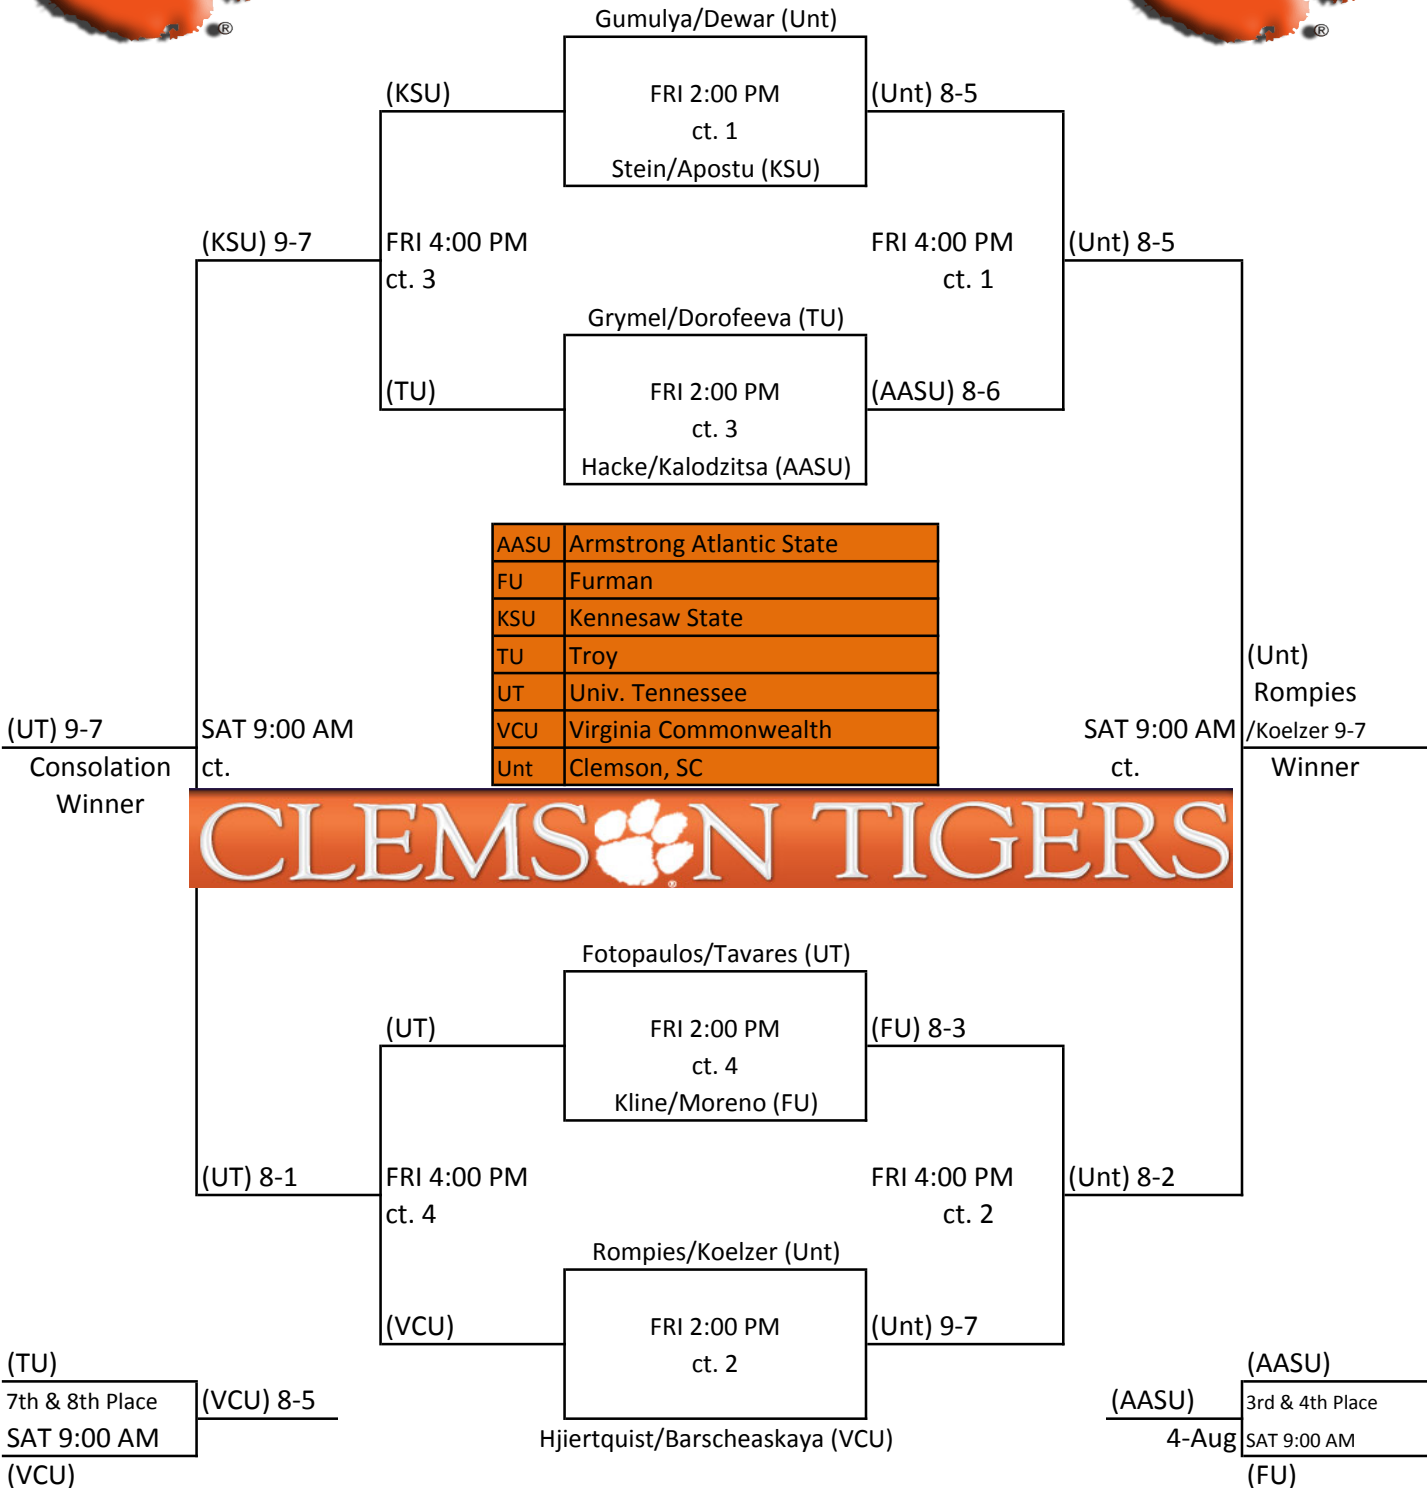

2012 Duckworth Fall Classic

hosted by

Clemson University Women's Doubles Flight 1 - Orange