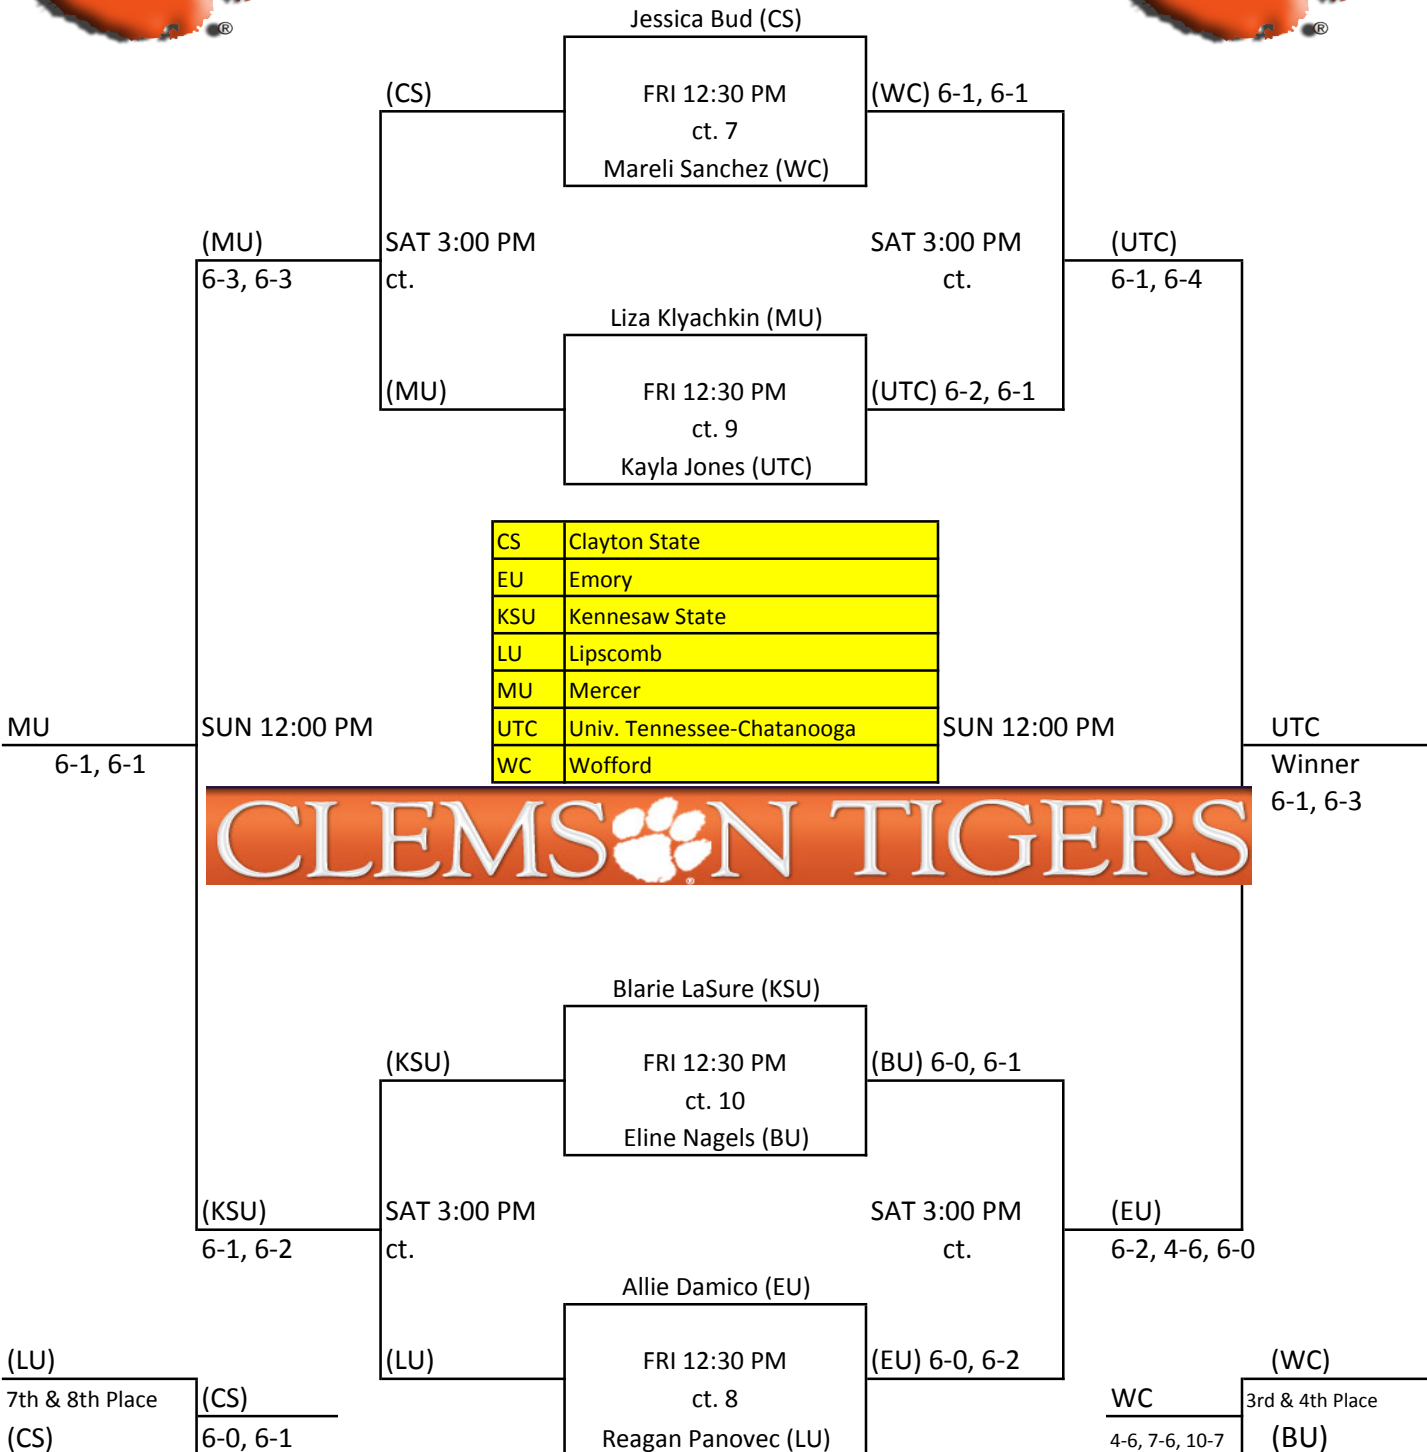

2012 Duckworth Fall Classic

hosted by

Clemson University

Women's Singles Flight 11 - Yellow