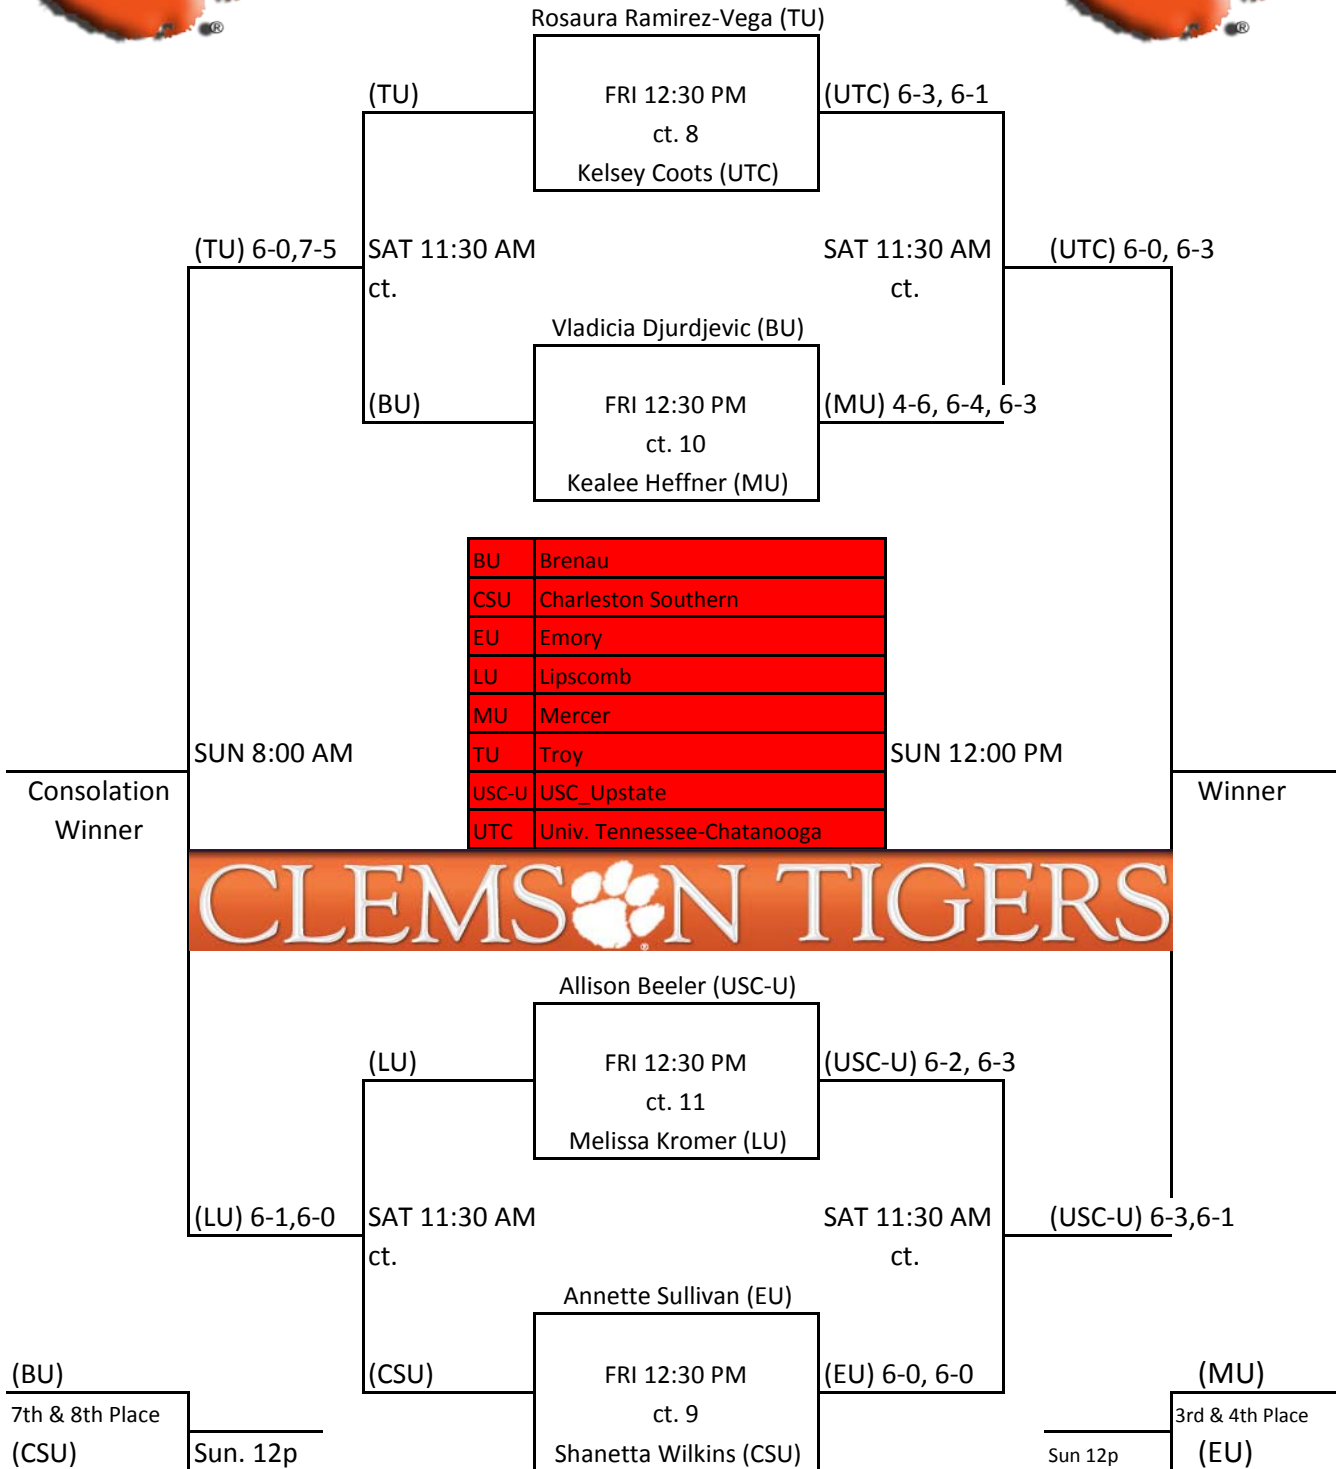

2012 Duckworth Fall Classic

hosted by

Clemson University

Women's Singles Flight 8 - Red