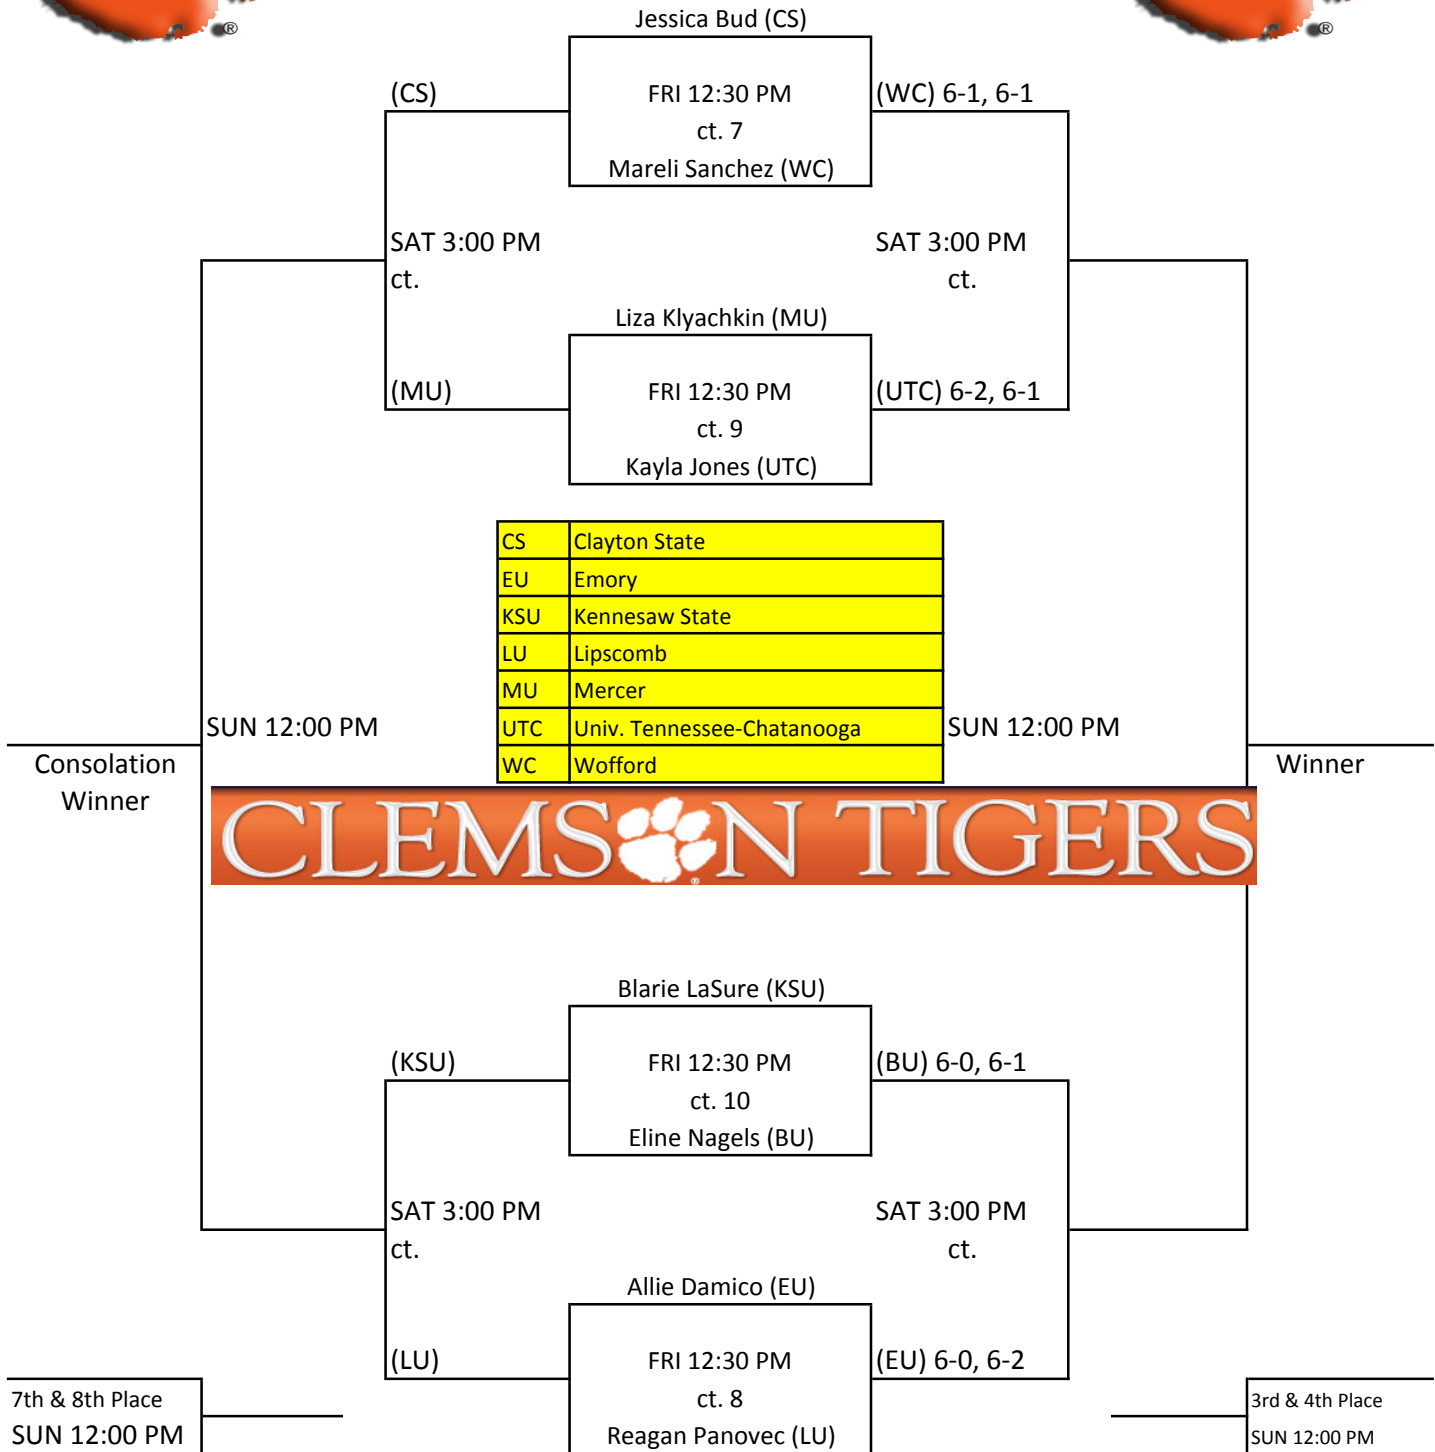

2012 Duckworth Fall Classic

hosted by

Clemson University

Women's Singles Flight 11 - Yellow