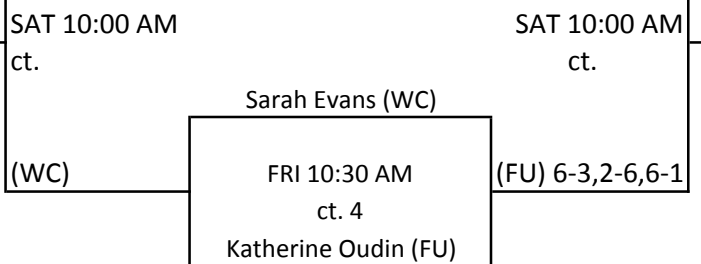

Jordan Wylie (EU)