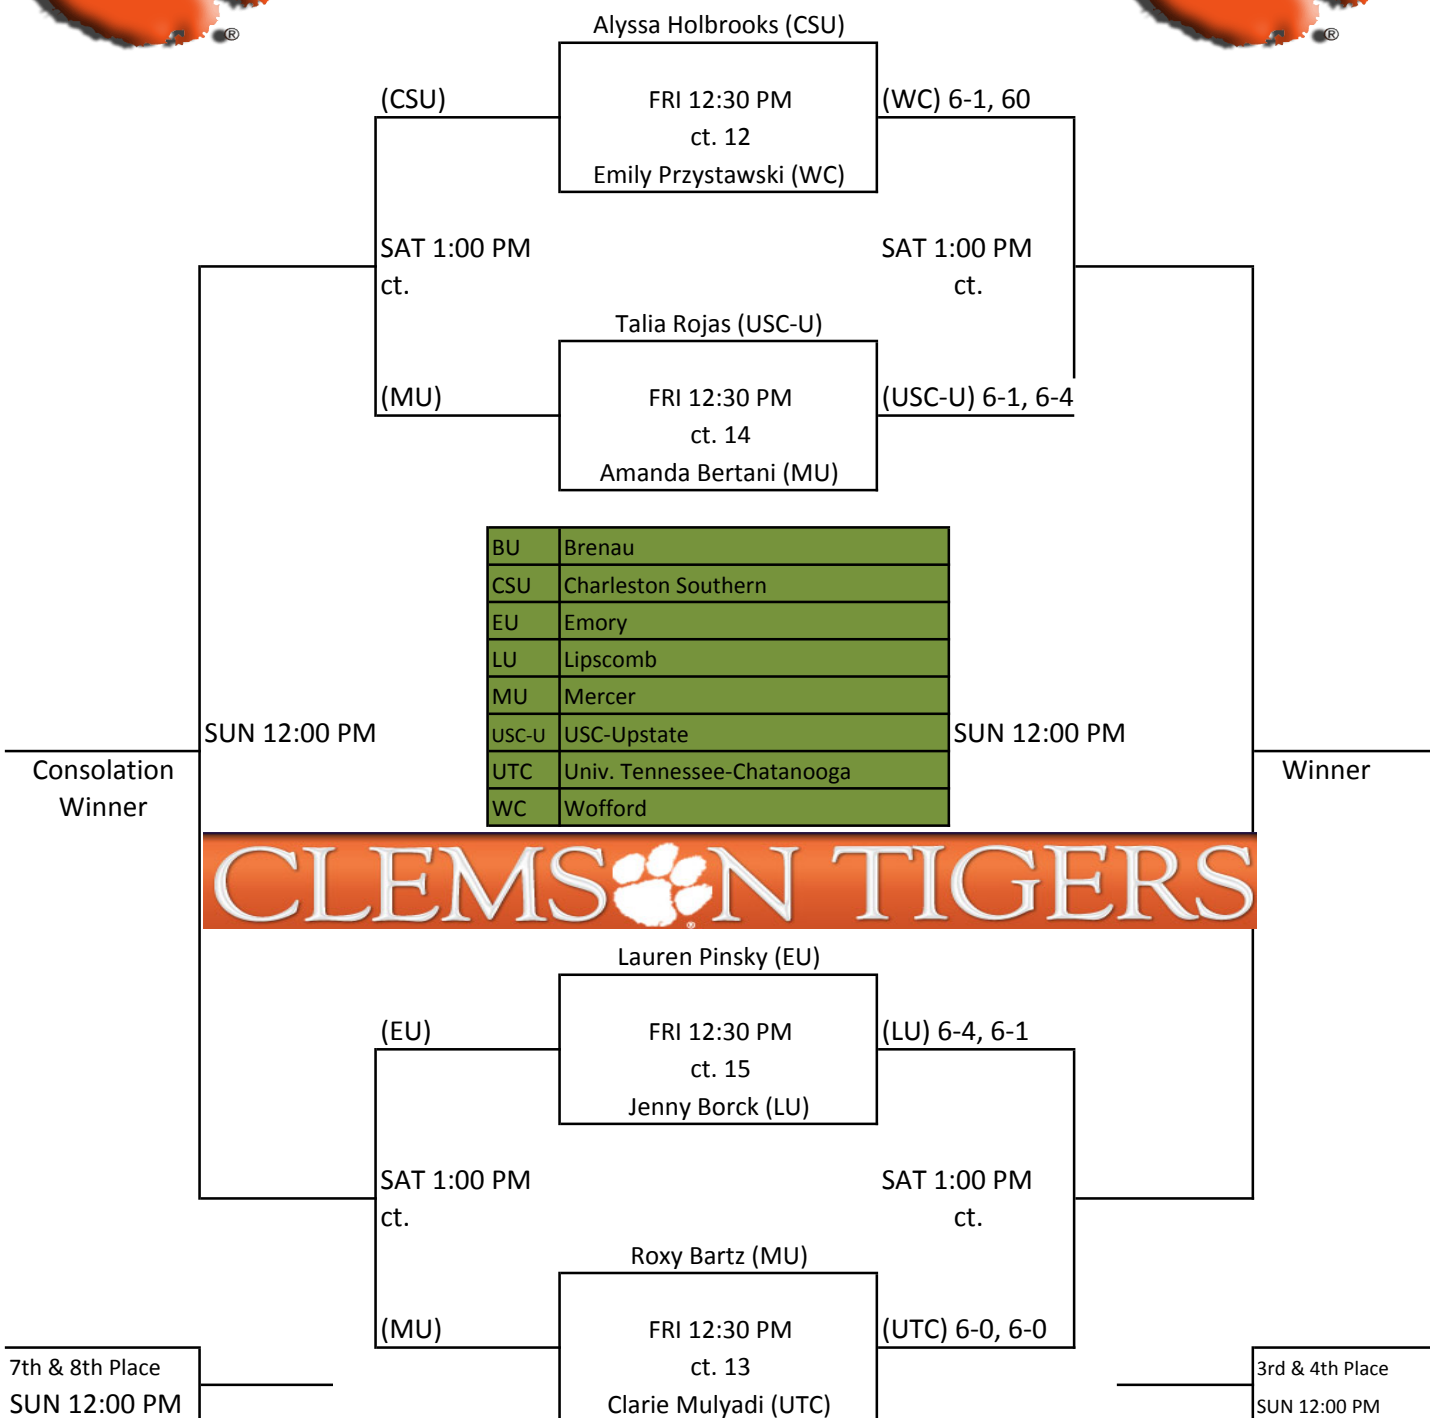

2012 Duckworth Fall Classic

hosted by

Clemson University

Women's Singles Flight 9 - Green