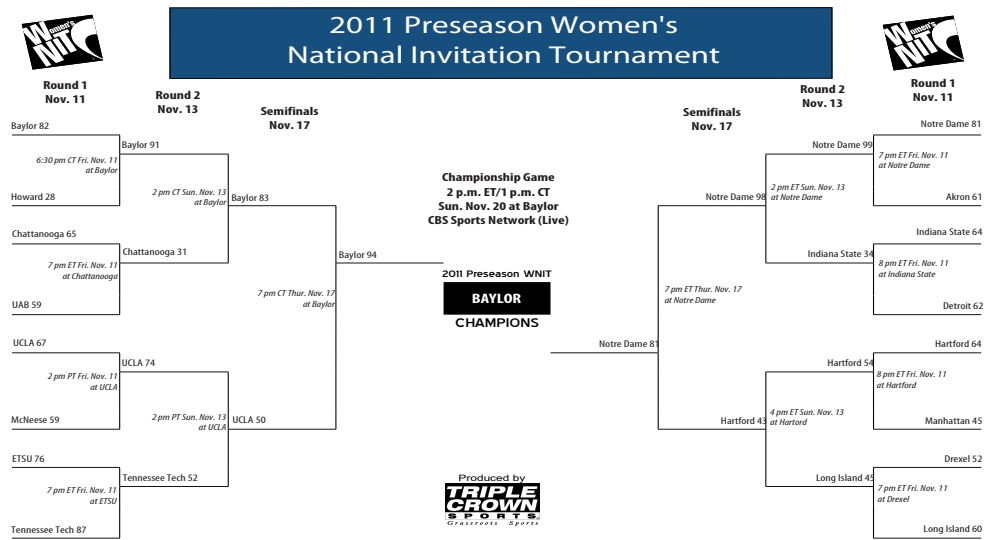

### FRIDAY - NOVEMBER 25

Tulane 45, Idaho State 37

Hofstra 70, Drake 60

Cincinnati 51, Chattanooga 50

Marist 57, South Dakota State 49

Purdue 46, Kansas State 42

The Cancun Challenge is owned and produced by Fort Collins, Colo.-based Triple Crown Sports, which also organizes men's college basketball tournaments in Cancun. Triple Crown coordinates the Preseason and Postseason Women's NIT as well.