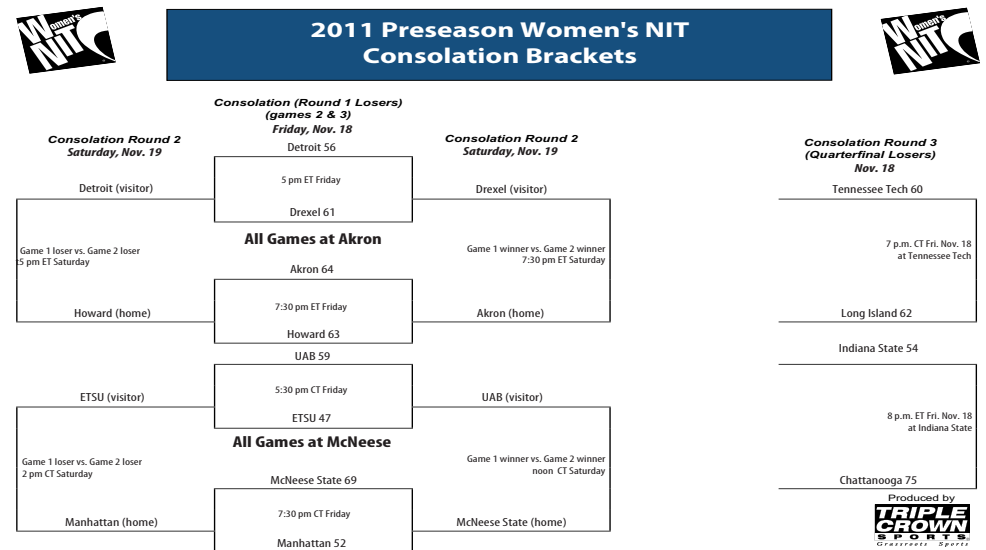

### FRIDAY - NOVEMBER 25

Tulane 45, Idaho State 37

Hofstra 70, Drake 60

Cincinnati 51, Chattanooga 50

Marist 57, South Dakota State 49

Purdue 46, Kansas State 42

The Cancun Challenge is owned and produced by Fort Collins, Colo.-based Triple Crown Sports, which also organizes men's college basketball tournaments in Cancun. Triple Crown coordinates the Preseason and Postseason Women's NIT as well.