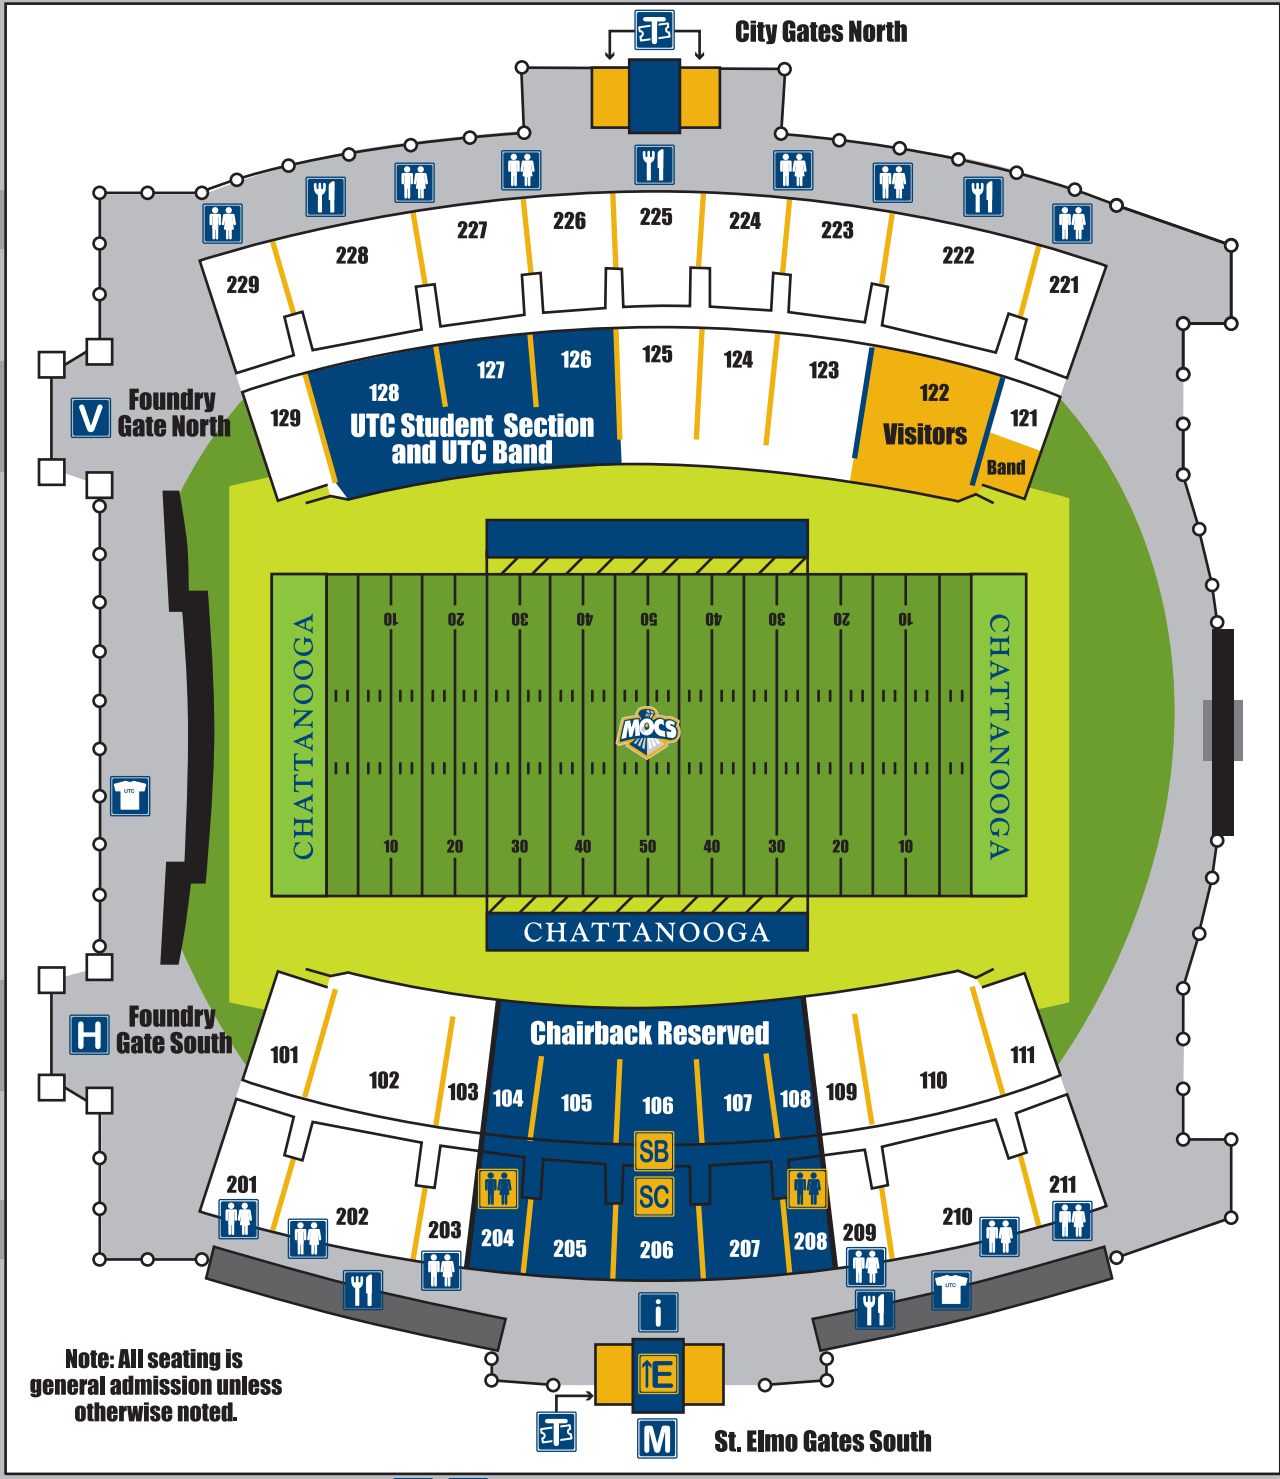

General Parking

General Parking

First Tennessee Pavilion

Media and General Parking

Note: All seating is general admission unless otherwise noted.

VIP Parking

20th Street

- Bookstore and Souvenirs**
- Concessions**
- Elevator**
- First Aid**
- Home Player Pass/Team Will Call**
- Information**
- Media Entrance**
- Restrooms**
- Security**
- Stadium Club** Located on Concourse Level
- Tickets**
- Visitor Player Pass/Team Will Call**
- Will Call: General Public and Media**

SB Sky Box Located on the 2nd and 3rd Floors

311	310	309	308	307	306	305	PRESS BOX (Includes Coaches, AD's and Press)			304	303	CHANCELLOR'S BOX			301					
221	220	219	218	217	216	215	214	213	212	211	210	209	208	207	206	205	204	203	202	201