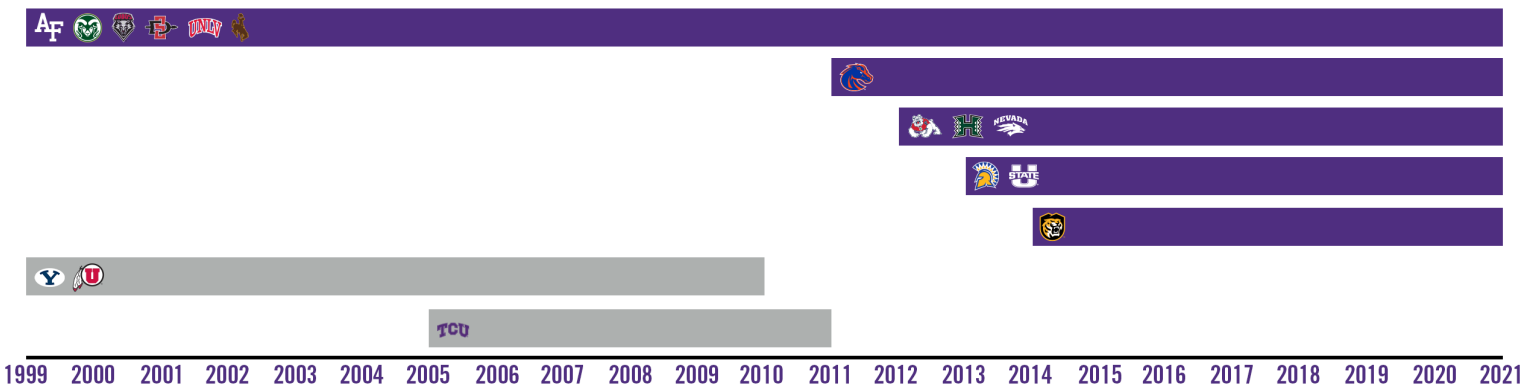

Team NCAA Championships: 5

Individual NCAA Championships: 51

NCAA Postgraduate Scholarship Winners: 43

Academic All-America Selections: 208

All-America Selections: 1,587

MOUNTAIN WEST MEMBERSHIP

USA TODAY COACHES' POLL (DEC. 5)