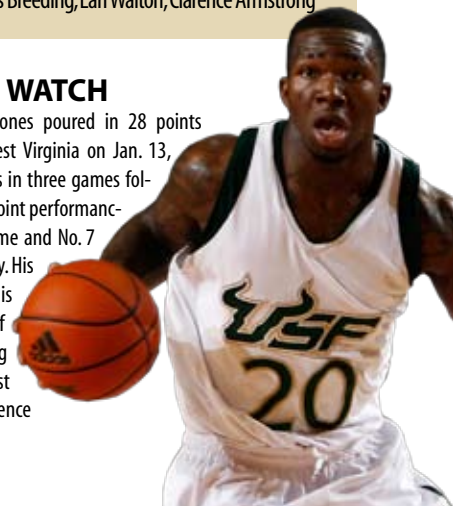

PLAYER TO WATCH

Junior Dominique Jones poured in 28 points against No. 9/10 West Virginia on Jan. 13, giving him 84 points in three games following 26- and 30-point performances against Notre Dame and No. 7 Syracuse, respectively. His three-game total is the second highest of his career, following a 75-point outburst in three non-conference games in Dec. 2007.