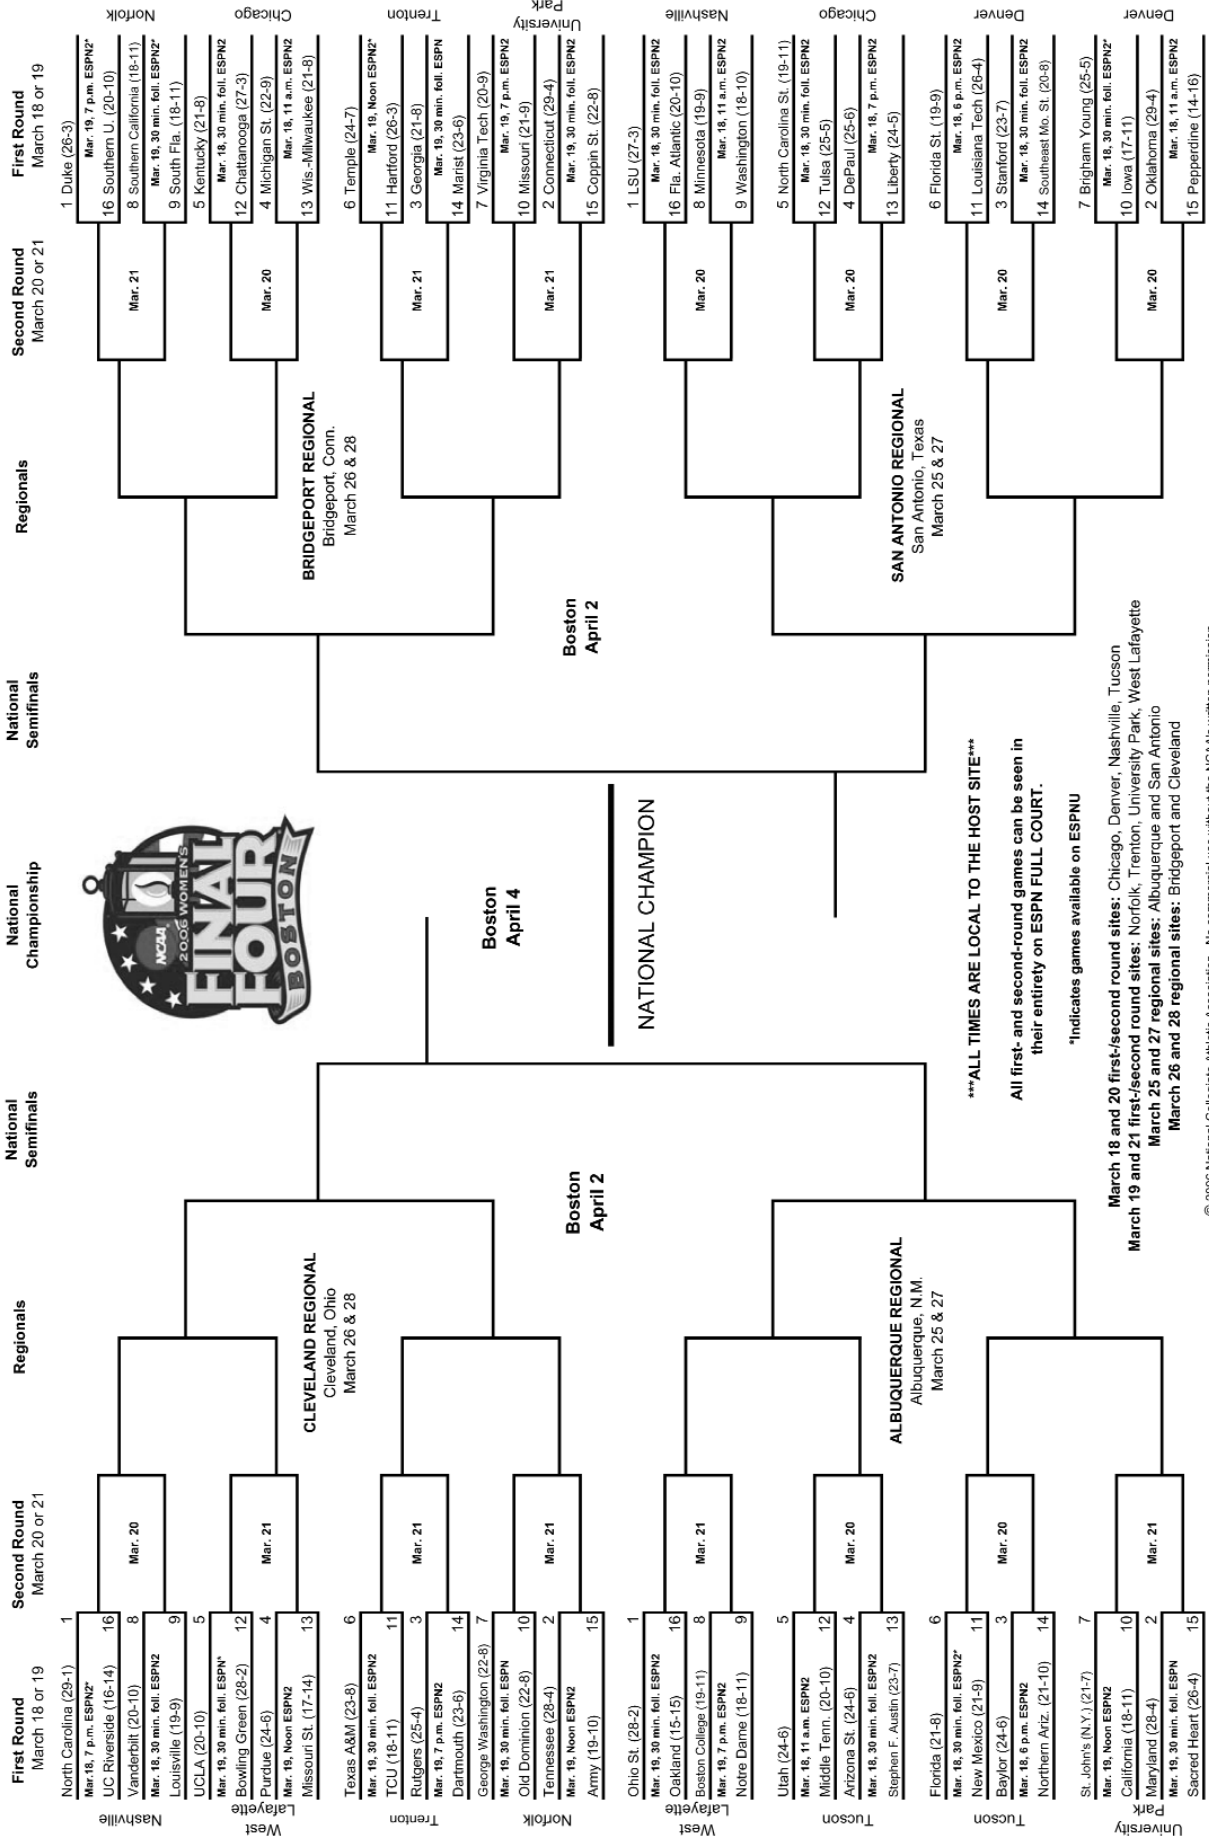

USF Basketball News & Notes • Numerical/Alphabetical Rosters

USF at NCAA Tournament Bridgeport Regional 1st & 2nd Round • Norfolk, VA • March 19-21, 2006

NUMERICAL

No.	Name	P	Ht.	Yr.	Hometown/Last School/High School
1	Ezria Parsons	F	6-0	Sr.	Bushnell, FL/Auburn/South Sumter HS
2	Rachael Sheats	G	5-11	Jr.	Marietta, GA/Sprayberry HS
3	Shantia Grace	G	5-6	Fr.	Sarasota, FL/Riverview HS
5	Tristen Webb	G	5-8	Sr.	Stone Mountain, GA/Lakeside HS
10	Jessica Jackson	G	5-6	Fr.	Roswell, GA/Roswell HS
12	ChiChi Okpaleke	F	5-11	So.	Tampa, FL/Tampa Bay Tech
21	Courtney Hunt	G	5-8	Sr.	Bath, ME/Morse HS
25	Jessica Dickson	F	5-11	Jr.	Ocala, FL/Vanguard HS
32	Nalini Miller	C	6-2	Jr.	Capital Heights, MD/Laurinburg Institute
44	Tamara Dowdell	C	6-2	Fr.	Pahokee, FL/Pahokee HS
45	Sharon Cambridge	C	6-2	Sr.	Miami, FL/Central HS

ALPHABETICAL

No.	Name	P	Ht.	Yr.	Hometown/Last School/High School
45	Sharon Cambridge	C	6-2	Sr.	Miami, FL/Central HS
25	Jessica Dickson	F	5-11	Jr.	Ocala, FL/Vanguard HS
44	Tamara Dowdell	C	6-2	Fr.	Pahokee, FL/Pahokee HS
3	Shantia Grace	G	5-6	Fr.	Sarasota, FL/Riverview HS
21	Courtney Hunt	G	5-8	Sr.	Bath, ME/Morse HS
10	Jessica Jackson	G	5-6	Fr.	Roswell, GA/Roswell HS
32	Nalini Miller	C	6-2	Jr.	Capital Heights, MD/Laurinburg Institute
12	ChiChi Okpaleke	F	5-11	So.	Tampa, FL/Tampa Bay Tech
1	Ezria Parsons	F	6-0	Sr.	Bushnell, FL/Auburn/South Sumter HS
2	Rachael Sheats	G	5-11	Jr.	Marietta, GA/Sprayberry HS
5	Tristen Webb	G	5-8	Sr.	Stone Mountain, GA/Lakeside HS

Head Coach: Jose Fernandez (Florida International '94, Sixth year at USF)

Associate Head Coach: Harry Elifson (Northern Iowa '86, Sixth year at USF)

Assistant Coaches: Jeff Osterman (Siena '92, First year at USF), Amy Wright (Arkansas '02, Third year at USF)

Director of Basketball Operations: Shalon Pillow (Tennessee '02, First year at USF)

Pronunciations	By Class	By State	By Height	By Position
Shantia Grace	Seniors (4)	Florida (6)	6-2 Sharon Cambridge	Guards (5)
Shan-TEE-uh Grace	Sharon Cambridge	Sharon Cambridge	Tamara Dowdell	Shantia Grace
Nalini Miller	Courtney Hunt	Jessica Dickson	Nalini Miller	Courtney Hunt
Na-LEE-nee Miller	Ezria Parsons	Tamara Dowdell	6-0 Ezria Parsons	Jessica Jackson
ChiChi Okpaleke	Tristen Webb	Shantia Grace	5-11 Jessica Dickson	Rachael Sheats
Chee-Chee O-pahl-uh-kay	Juniors (3)	ChiChi Okpaleke	ChiChi Okpaleke	Tristen Webb
Ezria Parsons	Jessica Dickson	Ezria Parsons	Rachael Sheats	Forwards (3)
Ez-REE-uh Parsons	Nalini Miller	Georgia (3)	5-8 Tristen Webb	Jessica Dickson
	Rachael Sheats	Jessica Jackson	5-6 Shantia Grace	ChiChi Okpaleke
	Sophomores (1)	Rachael Sheats	Courtney Hunt	Ezria Parsons
	ChiChi Okpaleke	Tristen Webb	Jessica Jackson	Center (3)
	Freshmen (3)	Maine (1)		Sharon Cambridge
	Tamara Dowdell	Courtney Hunt		Tamara Dowdell
	Shantia Grace	Maryland (1)		Nalini Miller
	Jessica Jackson	Nalini Miller		

2006 NCAA Division I Women's BASKETBALL CHAMPIONSHIP