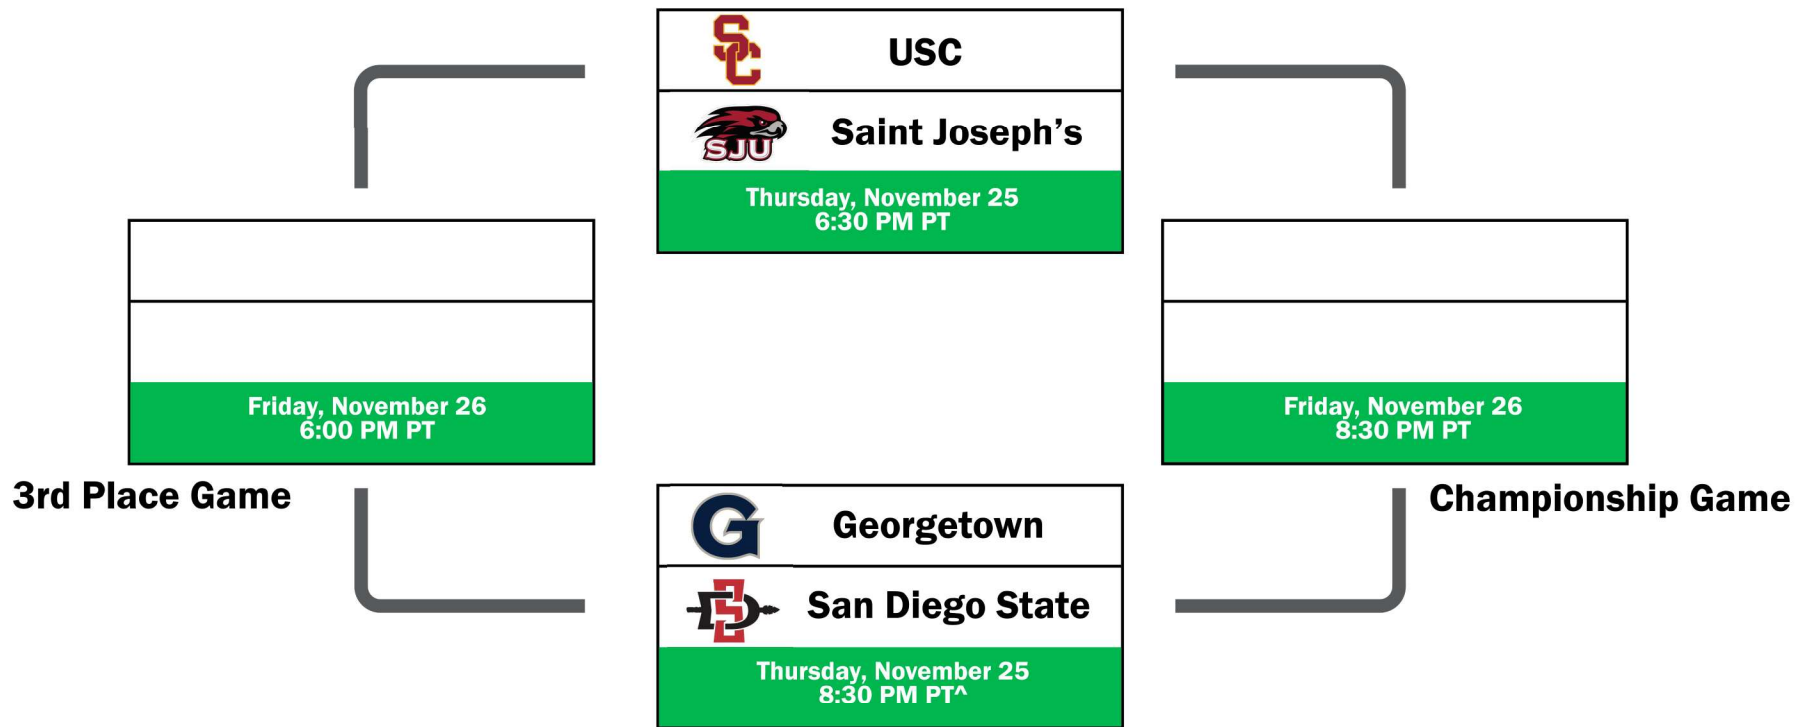

2021 PAYCOM WOODEN LEGACY

Anaheim Arena at Anaheim Convention Center

Anaheim, CA

November 25 & 26

* All times listed in PACIFIC TIME (PT)

Home team is listed on the bottom of each match-up

([^]) Game will tip 20 minutes after the conclusion of the preceding game