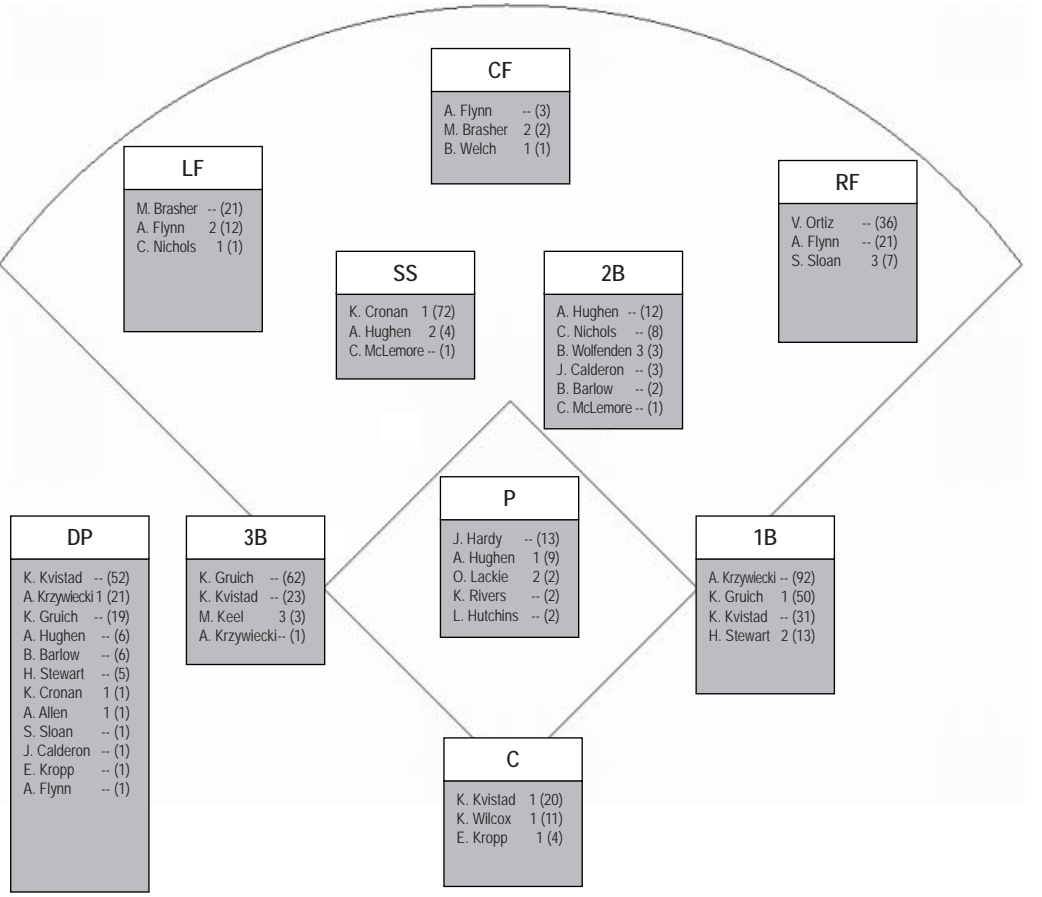

SOUTH ALABAMA STARTS BY POSITION IN 2021 AND CAREER

LATE-GAME JAGUAR HEROICS

COME FROM BEHIND WINS (--)

Date	Opponent	Deficit(s), inn.	Final
--	--	--	--

LAST AT-BAT WINS (--)

Date	Opponent	Score (inn.)	GW Play
--	--	--	--

WALK-OFF WINS (--)

Date	Opponent	Score (inn.)	GW Play
--	--	--	--

2021 SOUTH ALABAMA SUMMARY OF GAMES PLAYED AT POSITION AND BATTING ORDER

Player	GS	Position											Batting Order									
		p	c	1b	2b	3b	ss	lf	cf	rf	of	dp	1st	2nd	3rd	4th	5th	6th	7th	8th	9th	
4 Hughen, Allie	3	1	.	.	.	.	2	.	.	.	.	.	.	.	.	.	.	.	.	.	.	2
12 Sloan, Shelby	3	.	.	.	.	.	.	.	.	.	.	.	3	.	.	.	.	.	.	.	.	2
0 Keel, Meredith	3	.	.	.	.	3	.	.	.	.	.	.	.	.	.	.	.	.	.	.	.	1
23 Wolfenden, Bel	3	.	.	.	3	.	.	.	.	.	.	.	.	.	.	1	.	.	1	.	.	1
18 Brasher, Mack	2	.	.	.	.	.	.	.	.	2	.	.	.	.	2	.	.	.	.	.	.	.
19 Cronan, Kenne	2	.	.	.	.	.	1	.	.	.	.	.	.	.	.	2	.	.	.	.	.	.
99 Lackie, Olivia	2	2	.	.	.	.	.	.	.	.	.	.	.	.	.	.	.	.	.	.	.	.
24 Flynn, Amanda	2	.	.	.	.	.	.	2	.	.	.	.	.	.	.	.	.	1	.	.	1	.
20 Stewart, Holly	2	.	.	2	.	.	.	.	.	.	.	.	.	.	.	1	1	.	.	.	.	.
3 Kropp, Emma	1	.	1	.	.	.	.	.	.	.	.	.	.	.	.	.	1	.	.	.	.	.
30 Gruich, Kately	1	.	.	1	.	.	.	.	.	.	.	.	.	.	.	1	.	.	.	.	.	.
11 Kvistad, Kamd	1	.	1	.	.	.	.	.	.	.	.	.	.	.	.	1	.	.	.	.	.	.
10 Wilcox, Kassid	1	.	1	.	.	.	.	.	.	.	.	.	.	.	.	.	1	.	.	.	.	.
14 Welch, Bailey	1	.	.	.	.	.	.	.	1	.	.	.	.	1	.	.	.	.	.	.	.	.
7 Nichols, Carolin	1	.	.	.	.	.	.	1	.	.	.	.	.	.	.	.	.	.	.	.	.	1
6 Allen, Abby	1	.	.	.	.	.	.	.	.	.	.	.	.	.	.	.	.	.	.	.	1	.
17 Krzywiecki, Ab	1	.	.	.	.	.	.	.	.	.	.	.	.	.	.	.	1	.	.	.	.	.