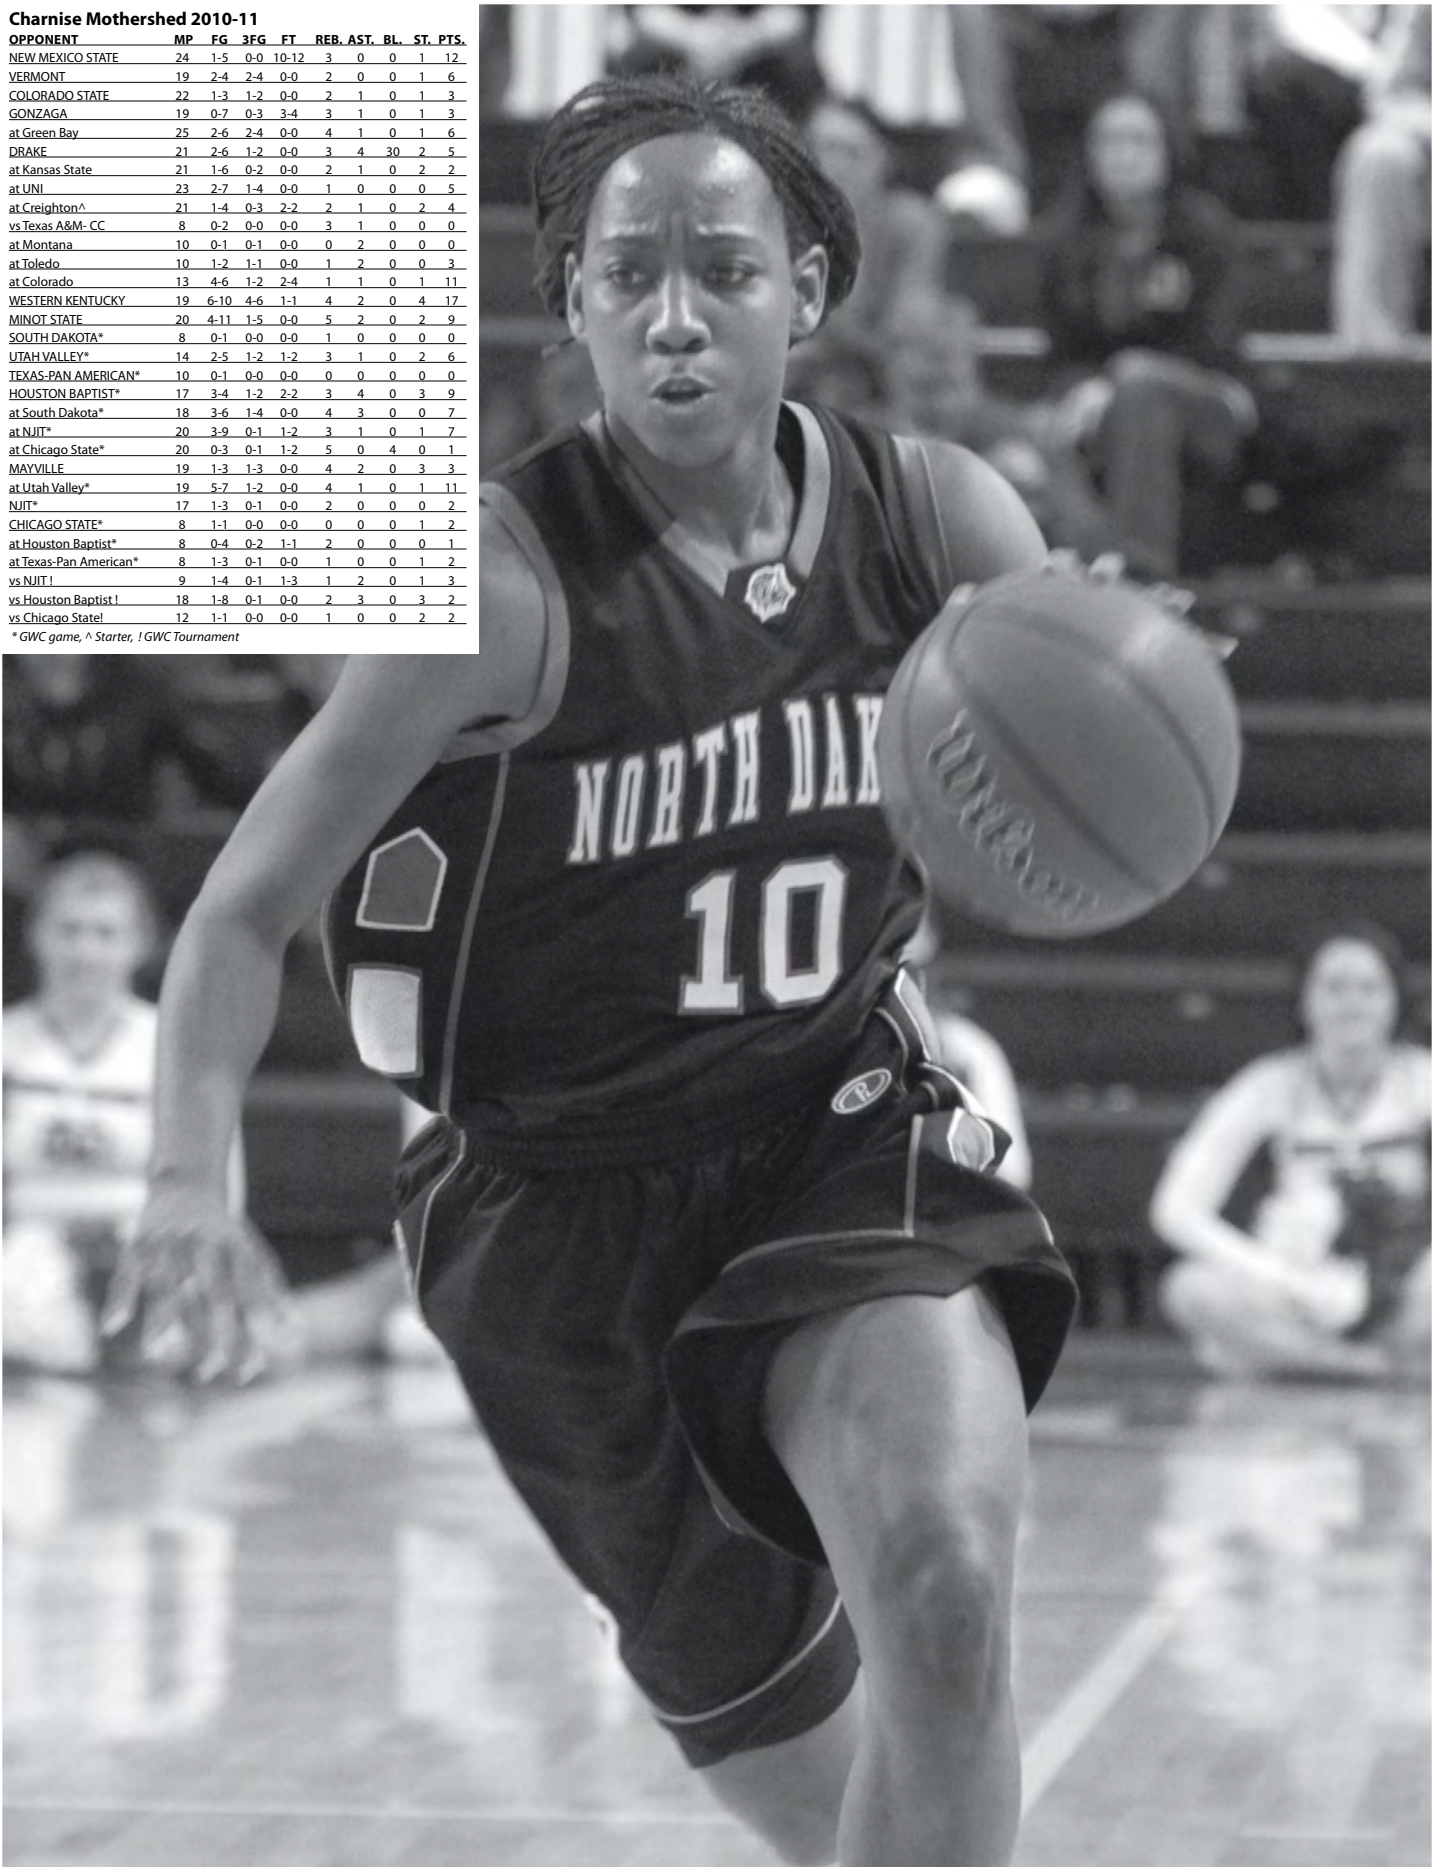

Charnise Mothershed 2010-11

OPPONENT	MP	FG	3FG	FT	REB.	AST.	BL.	ST.	PTS.
NEW MEXICO STATE	24	1-5	0-0	10-12	3	0	0	1	12
VERMONT	19	2-4	2-4	0-0	2	0	0	1	6
COLORADO STATE	22	1-3	1-2	0-0	2	1	0	1	3
GONZAGA	19	0-7	0-3	3-4	3	1	0	1	3
at Green Bay	25	2-6	2-4	0-0	4	1	0	1	6
DRAKE	21	2-6	1-2	0-0	3	4	30	2	5
at Kansas State	21	1-6	0-2	0-0	2	1	0	2	2
at UNI	23	2-7	1-4	0-0	1	0	0	0	5
at Creighton^	21	1-4	0-3	2-2	2	1	0	2	4
vs Texas A&M- CC	8	0-2	0-0	0-0	3	1	0	0	0
at Montana	10	0-1	0-1	0-0	0	2	0	0	0
at Toledo	10	1-2	1-1	0-0	1	2	0	0	3
at Colorado	13	4-6	1-2	2-4	1	1	0	1	11
WESTERN KENTUCKY	19	6-10	4-6	1-1	4	2	0	4	17
MINOT STATE	20	4-11	1-5	0-0	5	2	0	2	9
SOUTH DAKOTA*	8	0-1	0-0	0-0	1	0	0	0	0
UTAH VALLEY*	14	2-5	1-2	1-2	3	1	0	2	6
TEXAS-PAN AMERICAN*	10	0-1	0-0	0-0	0	0	0	0	0
HOUSTON BAPTIST*	17	3-4	1-2	2-2	3	4	0	3	9
at South Dakota*	18	3-6	1-4	0-0	4	3	0	0	7
at NJIT*	20	3-9	0-1	1-2	3	1	0	1	7
at Chicago State*	20	0-3	0-1	1-2	5	0	4	0	1
MAYVILLE	19	1-3	1-3	0-0	4	2	0	3	3
at Utah Valley*	19	5-7	1-2	0-0	4	1	0	1	11
NJIT*	17	1-3	0-1	0-0	2	0	0	0	2
CHICAGO STATE*	8	1-1	0-0	0-0	0	0	0	1	2
at Houston Baptist*	8	0-4	0-2	1-1	2	0	0	0	1
at Texas-Pan American*	8	1-3	0-1	0-0	1	0	0	1	2
vs NJIT!	9	1-4	0-1	1-3	1	2	0	1	3
vs Houston Baptist!	18	1-8	0-1	0-0	2	3	0	3	2
vs Chicago State!	12	1-1	0-0	0-0	1	0	0	2	2

* GWC game, ^ Starter, ! GWC Tournament