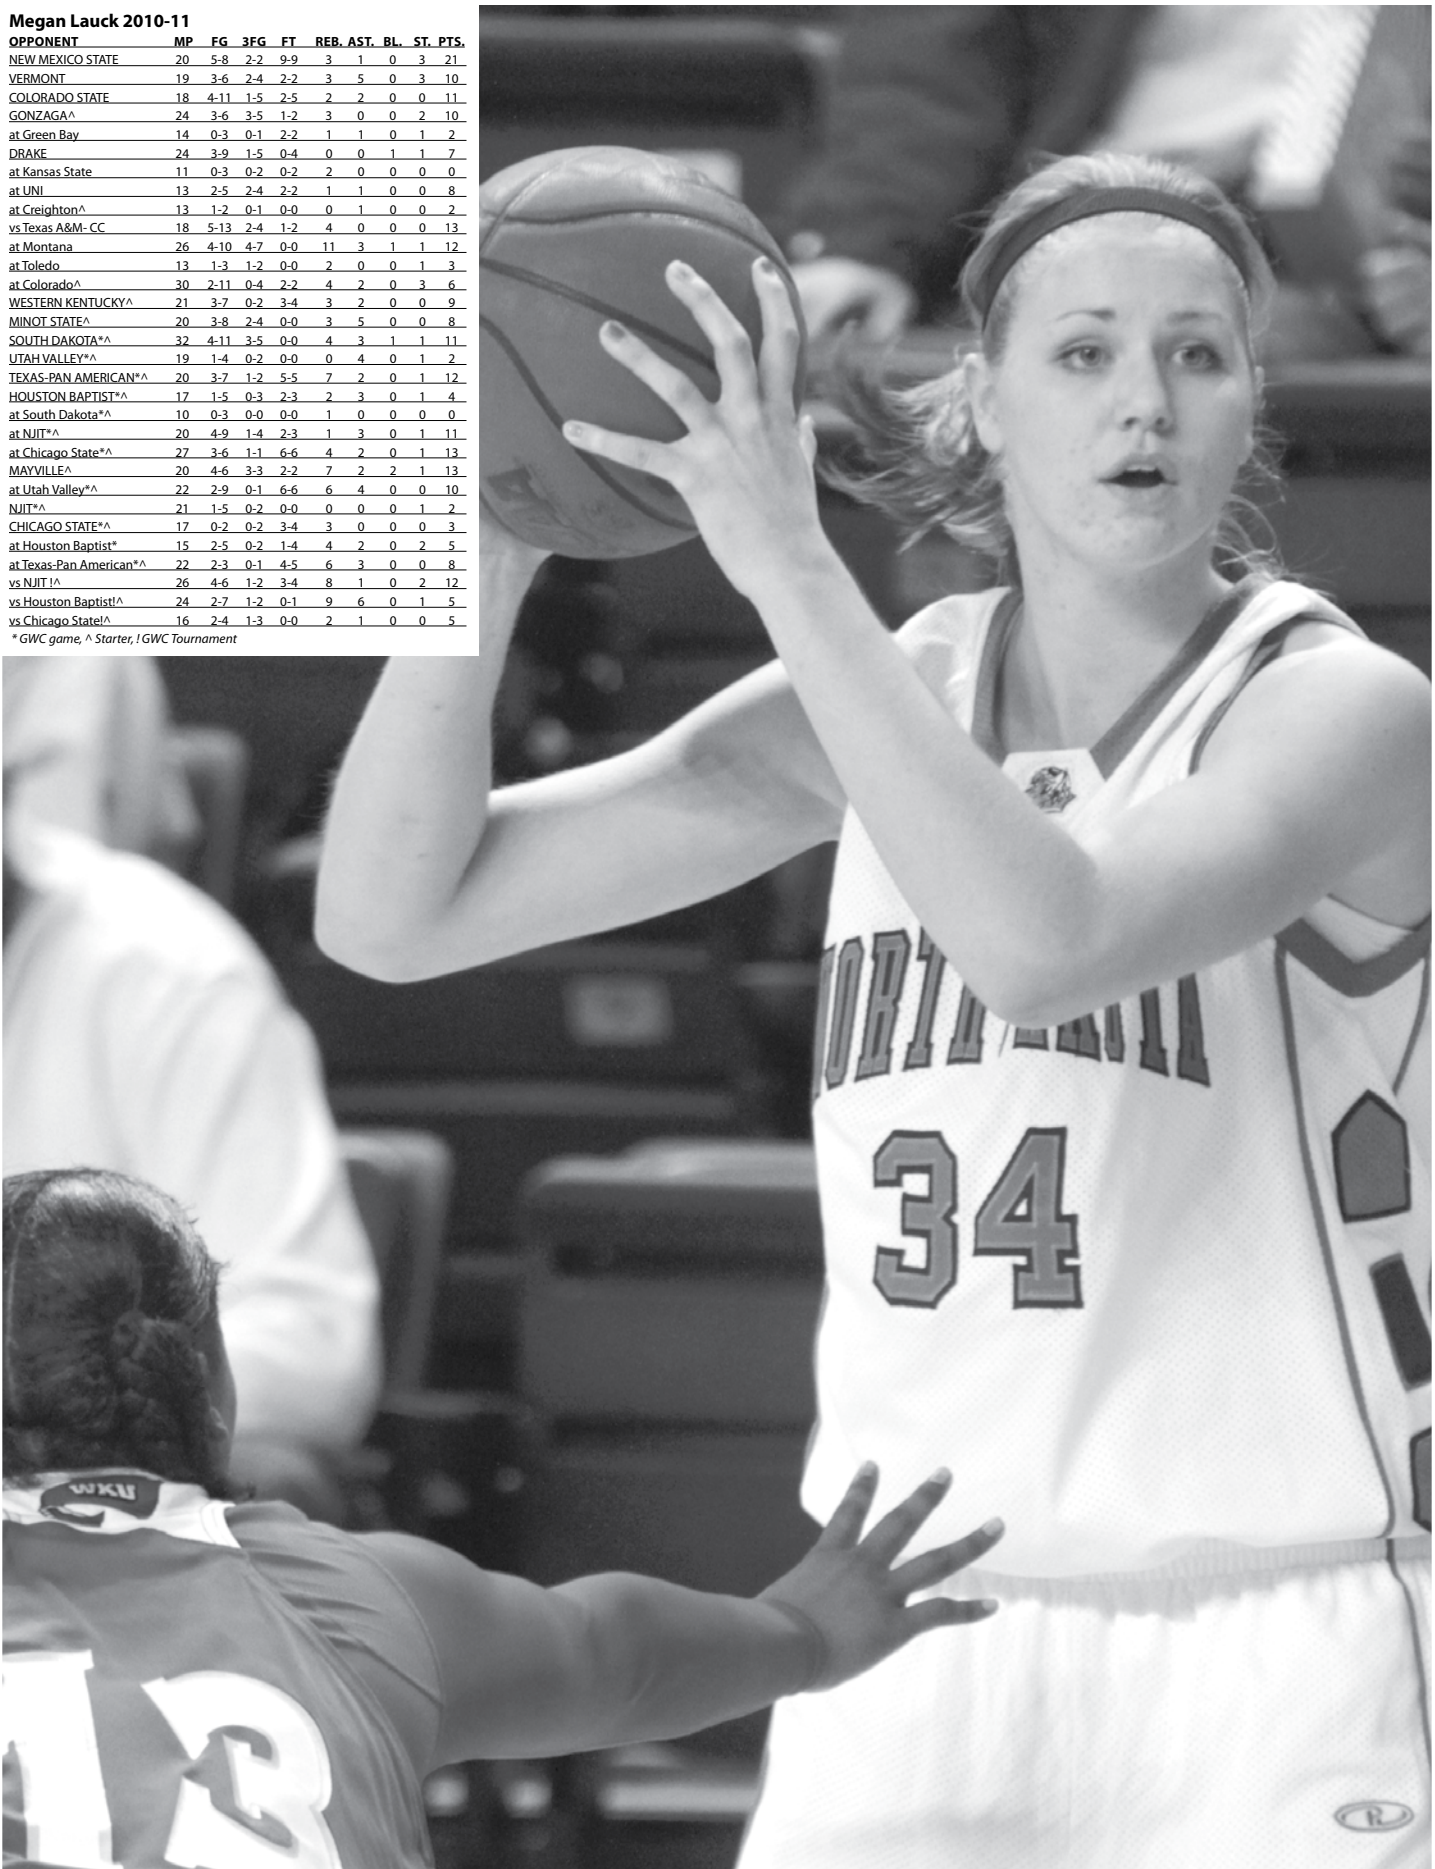

Megan Lauck 2010-11

OPPONENT	MP	FG	3FG	FT	REB.	AST.	BL.	ST.	PTS.
NEW MEXICO STATE	20	5-8	2-2	9-9	3	1	0	3	21
VERMONT	19	3-6	2-4	2-2	3	5	0	3	10
COLORADO STATE	18	4-11	1-5	2-5	2	2	0	0	11
GONZAGA[^]	24	3-6	3-5	1-2	3	0	0	2	10
at Green Bay	14	0-3	0-1	2-2	1	1	0	1	2
DBAKE	24	3-9	1-5	0-4	0	0	1	1	7
at Kansas State	11	0-3	0-2	0-2	2	0	0	0	0
at UNI	13	2-5	2-4	2-2	1	1	0	0	8
at Creighton[^]	13	1-2	0-1	0-0	0	1	0	0	2
vs Texas A&M-CC	18	5-13	2-4	1-2	4	0	0	0	13
at Montana	26	4-10	4-7	0-0	11	3	1	1	12
at Toledo	13	1-3	1-2	0-0	2	0	0	1	3
at Colorado[^]	30	2-11	0-4	2-2	4	2	0	3	6
WESTERN KENTUCKY[^]	21	3-7	0-2	3-4	3	2	0	0	9
MINOT STATE[^]	20	3-8	2-4	0-0	3	5	0	0	8
SOUTH DAKOTA[^]	32	4-11	3-5	0-0	4	3	1	1	11
UTAH VALLEY[^]	19	1-4	0-2	0-0	0	4	0	1	2
TEXAS-PAN AMERICAN[^]	20	3-7	1-2	5-5	7	2	0	1	12
HOUSTON BAPTIST[^]	17	1-5	0-3	2-3	2	3	0	1	4
at South Dakota[^]	10	0-3	0-0	0-0	1	0	0	0	0
at NJIT[^]	20	4-9	1-4	2-3	1	3	0	1	11
at Chicago State[^]	27	3-6	1-1	6-6	4	2	0	1	13
MAYVILLE[^]	20	4-6	3-3	2-2	7	2	2	1	13
at Utah Valley[^]	22	2-9	0-1	6-6	6	4	0	0	10
NJIT[^]	21	1-5	0-2	0-0	0	0	0	1	2
CHICAGO STATE[^]	17	0-2	0-2	3-4	3	0	0	0	3
at Houston Baptist[*]	15	2-5	0-2	1-4	4	2	0	2	5
at Texas-Pan American[^]	22	2-3	0-1	4-5	6	3	0	0	8
vs NJIT[^]	26	4-6	1-2	3-4	8	1	0	2	12
vs Houston Baptist[^]	24	2-7	1-2	0-1	9	6	0	1	5
vs South Dakota[^]	16	2-4	1-3	0-0	2	1	0	0	5

[*] GWC game, [^] Starter, ¹ GWC Tournament