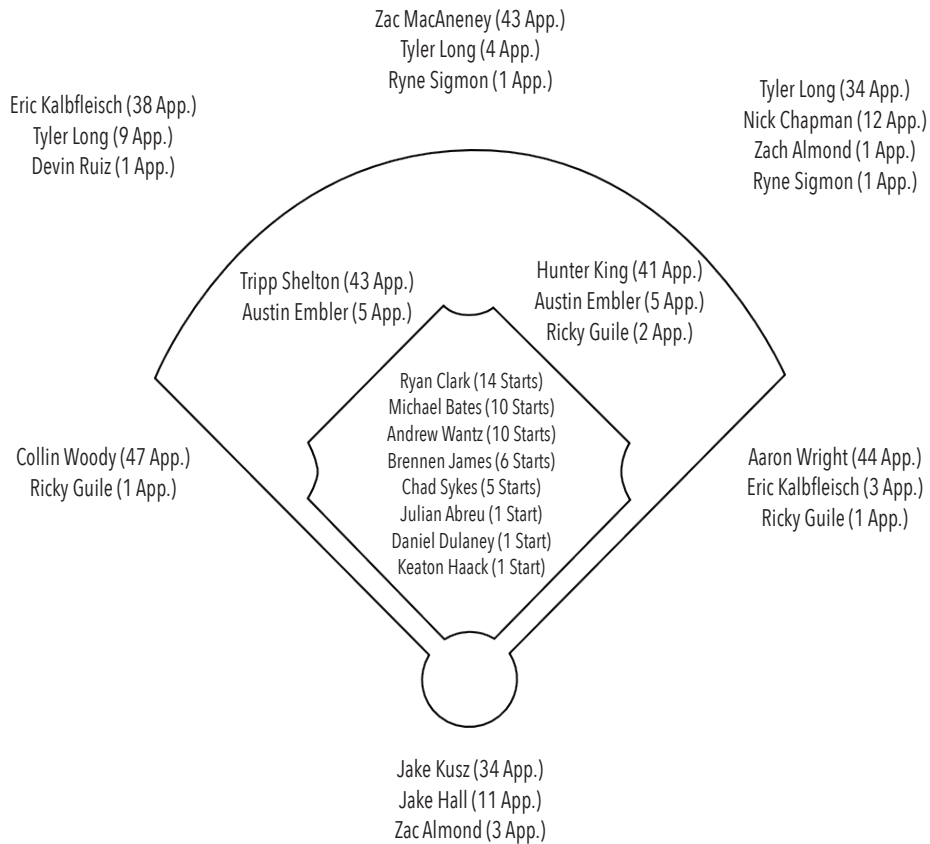

2015 UNCG BASEBALL DEPTH CHART

BULLPEN

Blair Betts (24 App.)
Bryant Stafford (22 App.)
Tyler Frazier (20 App.)
Keaton Haack (14 App.)
Cody Fitch (13 App.)
Julian Abreu (12 App.)
Chad Sykes (8 App.)
Collin Woody (8 App.)
Daniel Dulaney (7 App.)
Andrew Wantz (4 App.)
Michael Bates (3 App.)
Lee Gilliam (3 App.)
Brennen James (1 App.)