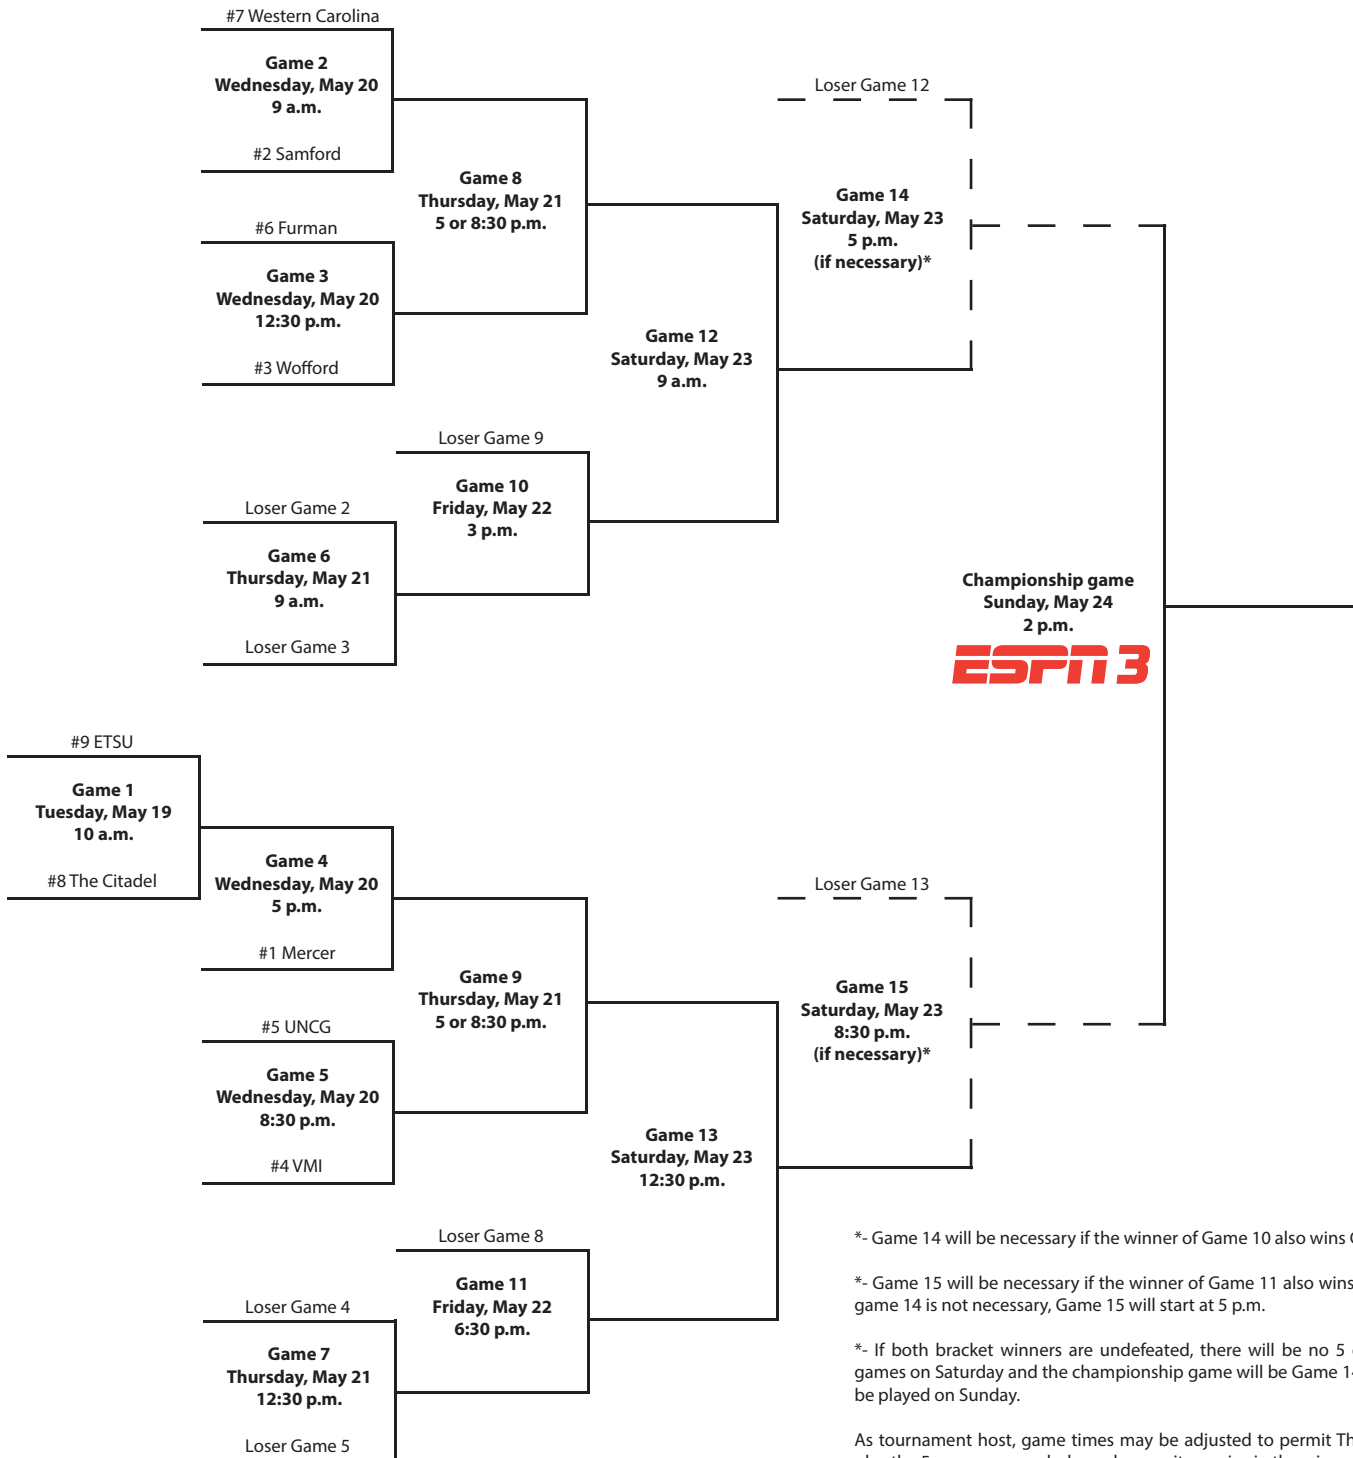

Southern Conference Baseball Championship

presented by Mountain Shore Properties

May 19-24, 2015 • Joseph P. Riley, Jr. Park • Charleston, S.C.

*- Game 14 will be necessary if the winner of Game 10 also wins Game 12.

*- Game 15 will be necessary if the winner of Game 11 also wins Game 13. If game 14 is not necessary, Game 15 will start at 5 p.m.

*- If both bracket winners are undefeated, there will be no 5 or 8:30 p.m. games on Saturday and the championship game will be Game 14, which will be played on Sunday.

As tournament host, game times may be adjusted to permit The Citadel to play the 5 p.m. game each day as long as it remains in the winners' bracket.

Game times subject to change.

Tournament winner earns the Southern Conference's automatic bid to the NCAA Regionals.