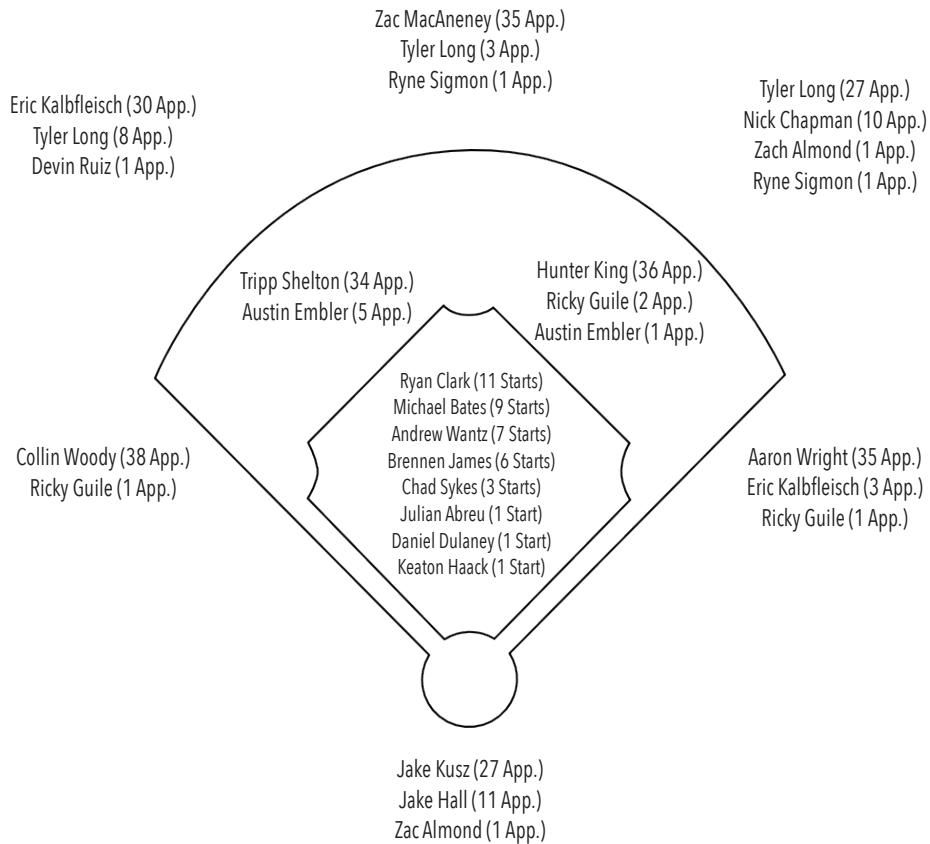

2015 UNCG BASEBALL DEPTH CHART

BULLPEN

Blair Betts (21 App.)
Bryant Stafford (19 App.)
Tyler Frazier (16 App.)
Cody Fitch (13 App.)
Keaton Haack (11 App.)
Julian Abreu (9 App.)
Daniel Dulaney (7 App.)
Chad Sykes (7 App.)
Collin Woody (5 App.)
Andrew Wantz (4 App.)
Lee Gilliam (3 App.)
Michael Bates (1 App.)
Brennen James (1 App.)