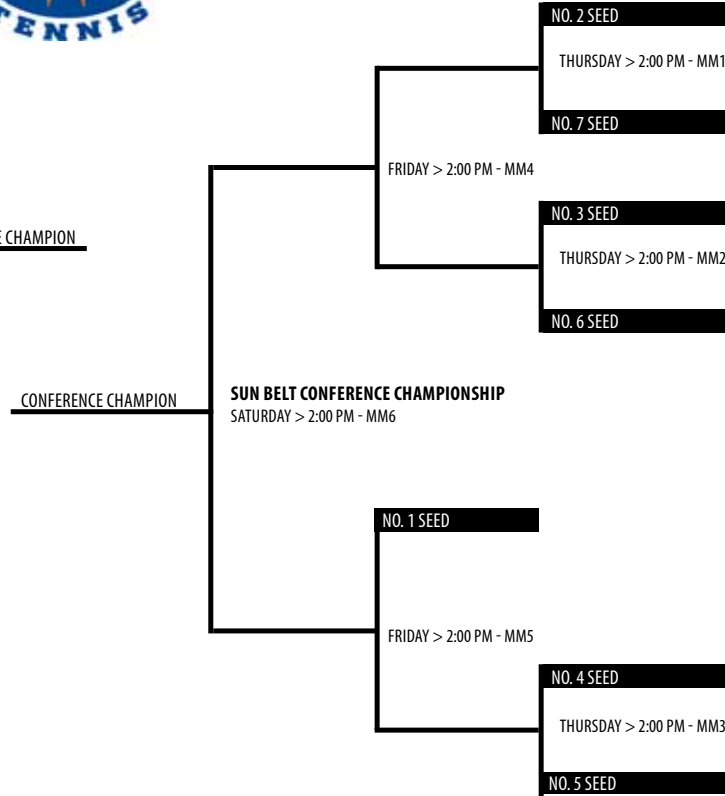

MEN'S BRACKET

All times Central (CST) and subject to change.