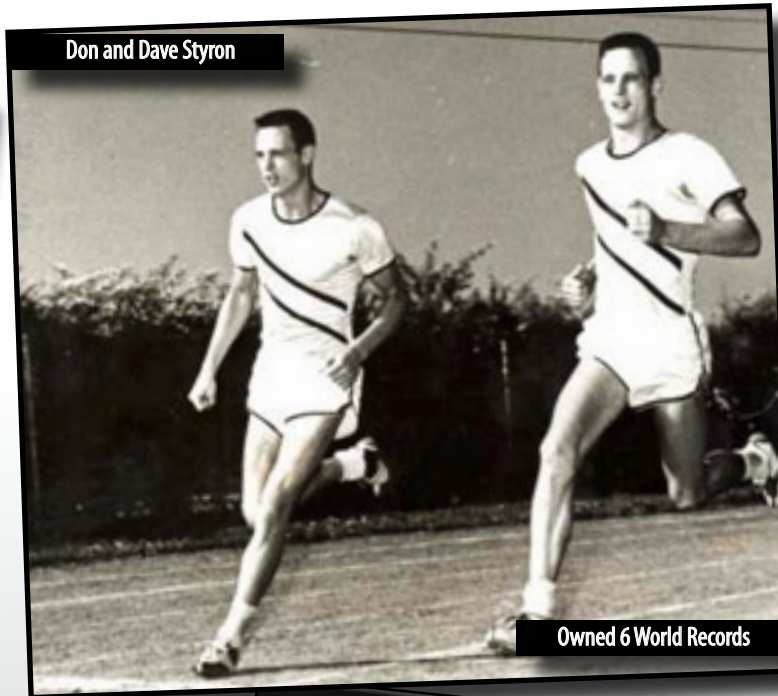

Pam Smith

Don and Dave Styron