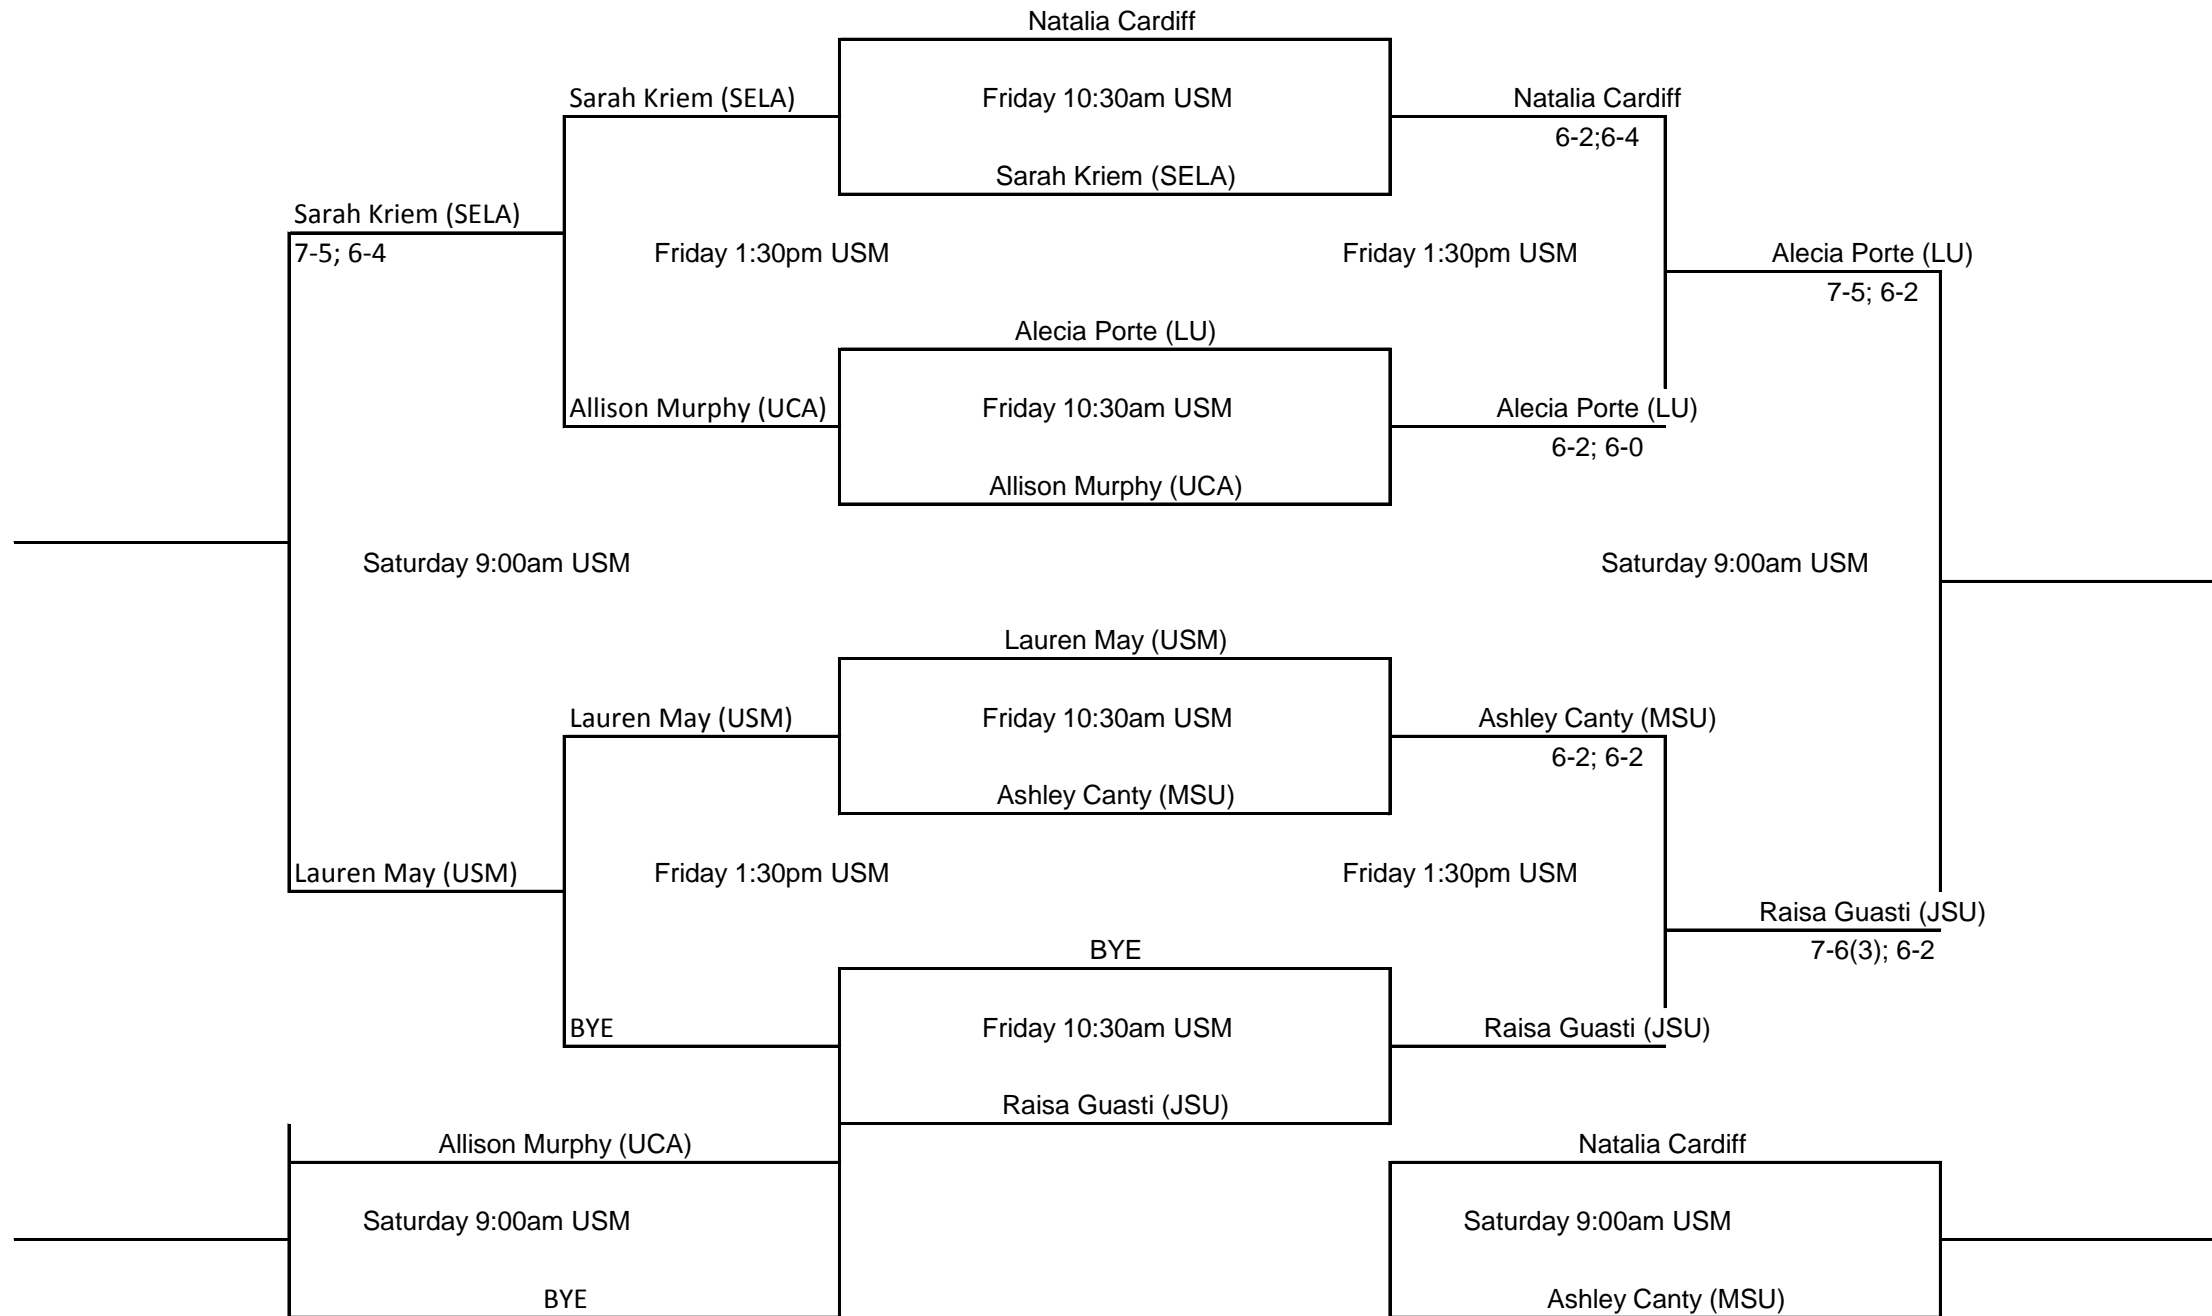

Southern Miss Halloween Classic
 An Intercollegiate Tennis Association Sanctioned Event
 Hosted by University of Southern Mississippi October 26-28, 2012

Red Draw

Southern Miss Halloween Classic
 An Intercollegiate Tennis Association Sanctioned Event
 Hosted by University of Southern Mississippi October 26-28, 2012

Blue Draw

Southern Miss Halloween Classic
 An Intercollegiate Tennis Association Sanctioned Event
 Hosted by University of Southern Mississippi October 26-28, 2012

Gold Draw

Southern Miss Halloween Classic
An Intercollegiate Tennis Association Sanctioned Event
Hosted by University of Southern Mississippi October 26-28, 2012

Purple Draw

Southern Miss Halloween Classic
 An Intercollegiate Tennis Association Sanctioned Event
 Hosted by University of Southern Mississippi October 26-28, 2012

Yellow Draw

Southern Miss Halloween Classic
 An Intercollegiate Tennis Association Sanctioned Event
 Hosted by University of Southern Mississippi October 26-28, 2012

Black Draw

Southern Miss Halloween Classic
 An Intercollegiate Tennis Association Sanctioned Event
 Hosted by University of Southern Mississippi October 26-28, 2012

Orange Draw

Southern Miss Halloween Classic
 An Intercollegiate Tennis Association Sanctioned Event
 Hosted by University of Southern Mississippi October 26-28, 2012