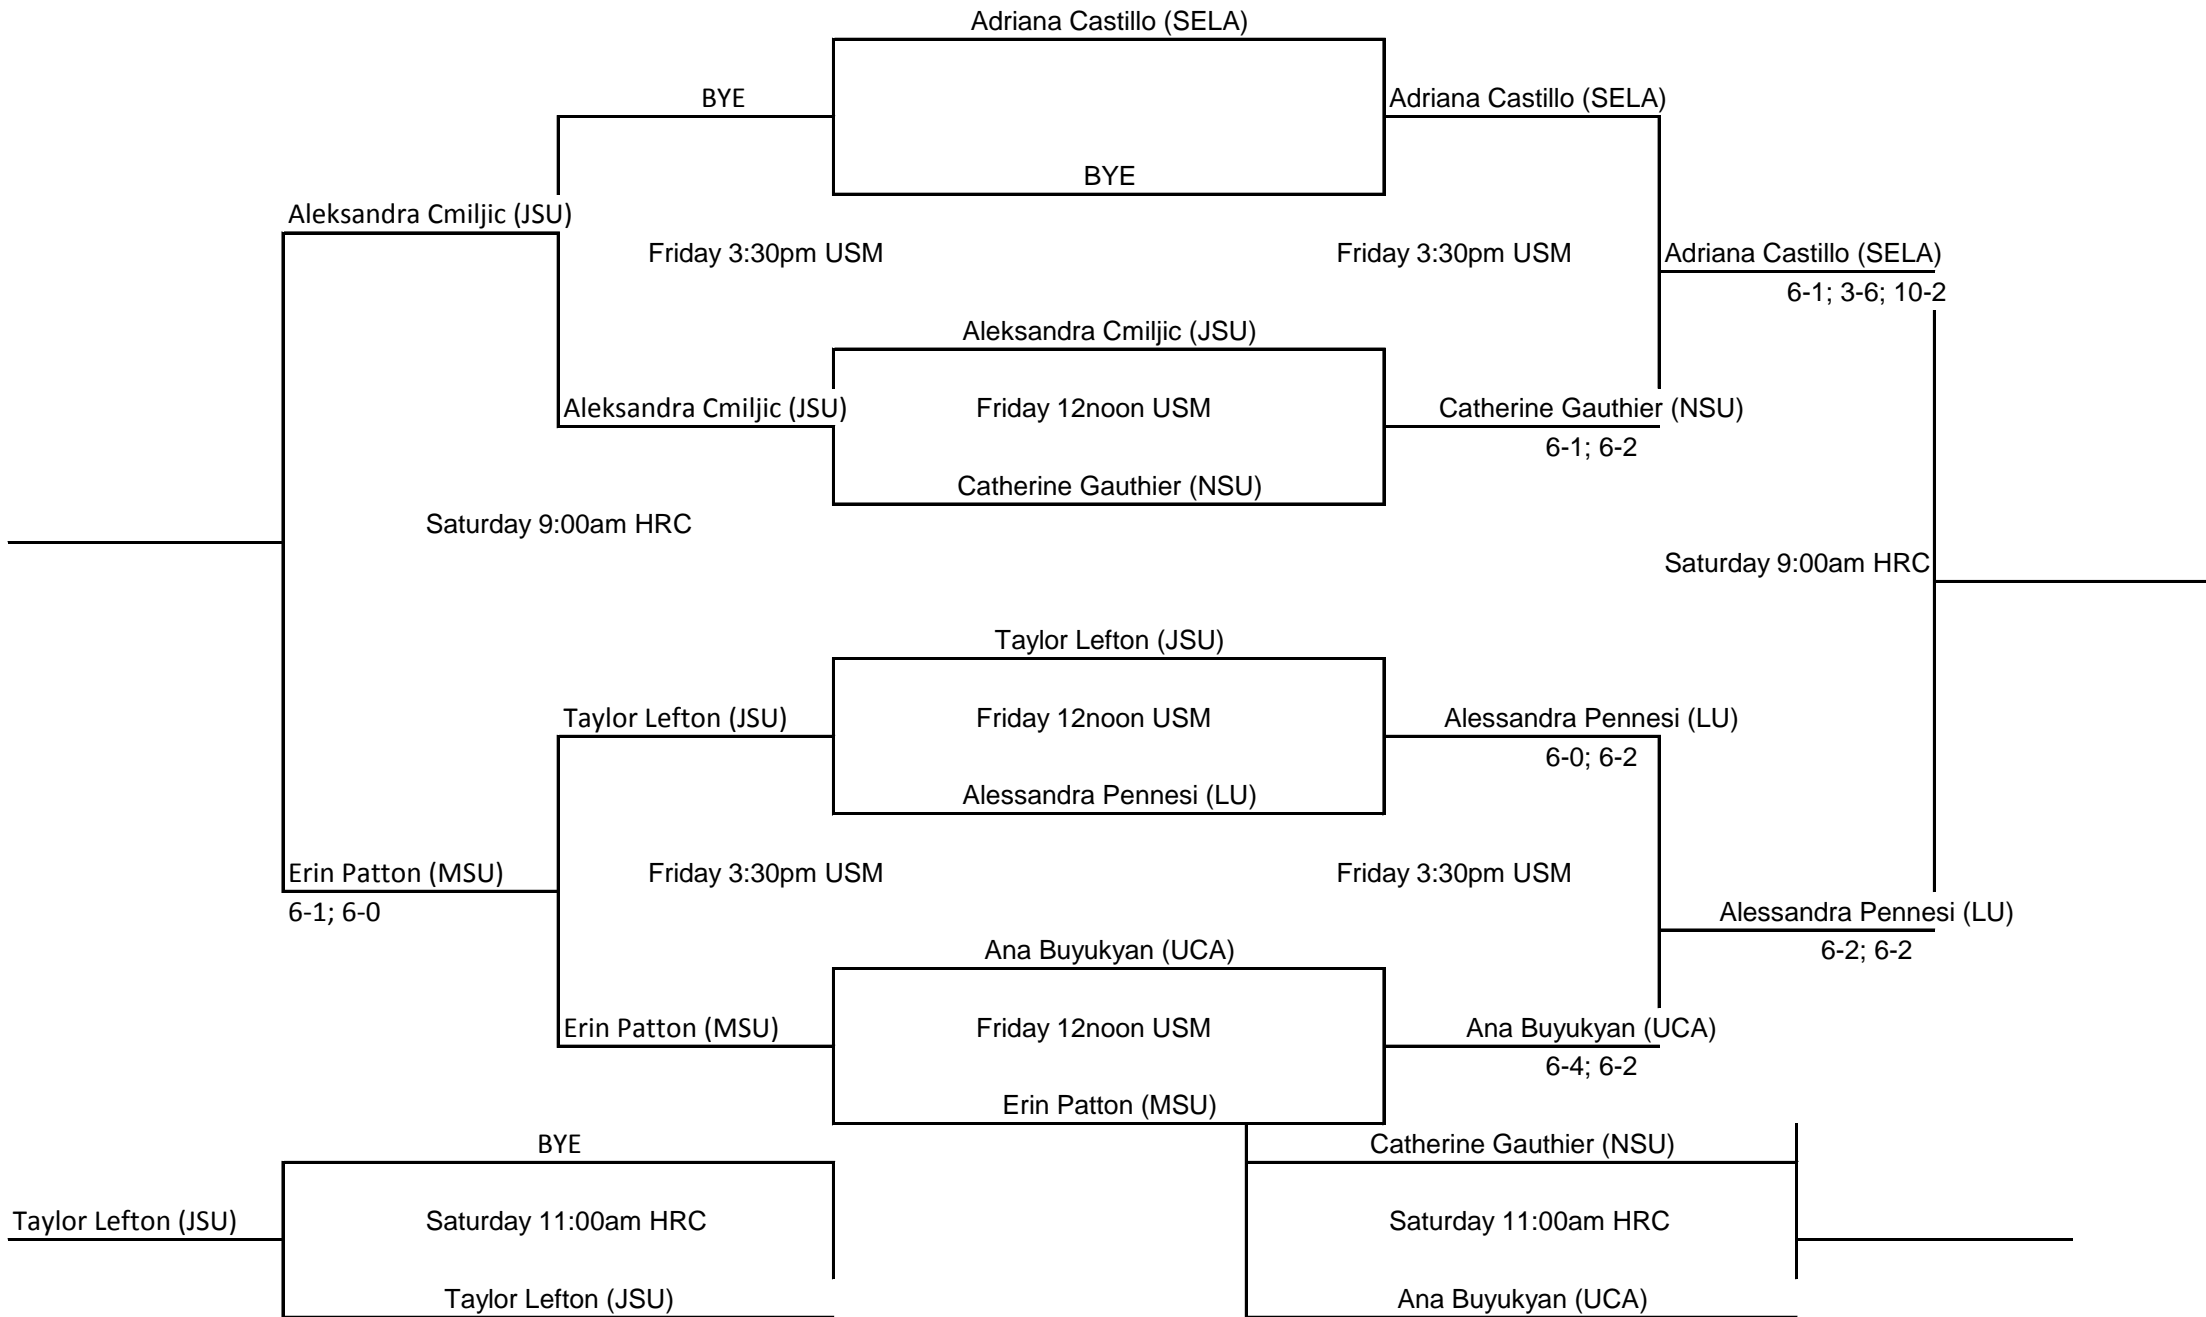

Southern Miss Halloween Classic
 An Intercollegiate Tennis Association Sanctioned Event
 Hosted by University of Southern Mississippi October 26-28, 2012

Red Draw

Southern Miss Halloween Classic
 An Intercollegiate Tennis Association Sanctioned Event
 Hosted by University of Southern Mississippi October 26-28, 2012

Blue Draw

Southern Miss Halloween Classic
 An Intercollegiate Tennis Association Sanctioned Event
 Hosted by University of Southern Mississippi October 26-28, 2012

Gold Draw

Southern Miss Halloween Classic
An Intercollegiate Tennis Association Sanctioned Event
Hosted by University of Southern Mississippi October 26-28, 2012

Purple Draw

Southern Miss Halloween Classic
 An Intercollegiate Tennis Association Sanctioned Event
 Hosted by University of Southern Mississippi October 26-28, 2012

Yellow Draw

Southern Miss Halloween Classic
 An Intercollegiate Tennis Association Sanctioned Event
 Hosted by University of Southern Mississippi October 26-28, 2012

Black Draw

Southern Miss Halloween Classic
 An Intercollegiate Tennis Association Sanctioned Event
 Hosted by University of Southern Mississippi October 26-28, 2012

Orange Draw

Southern Miss Halloween Classic
 An Intercollegiate Tennis Association Sanctioned Event
 Hosted by University of Southern Mississippi October 26-28, 2012