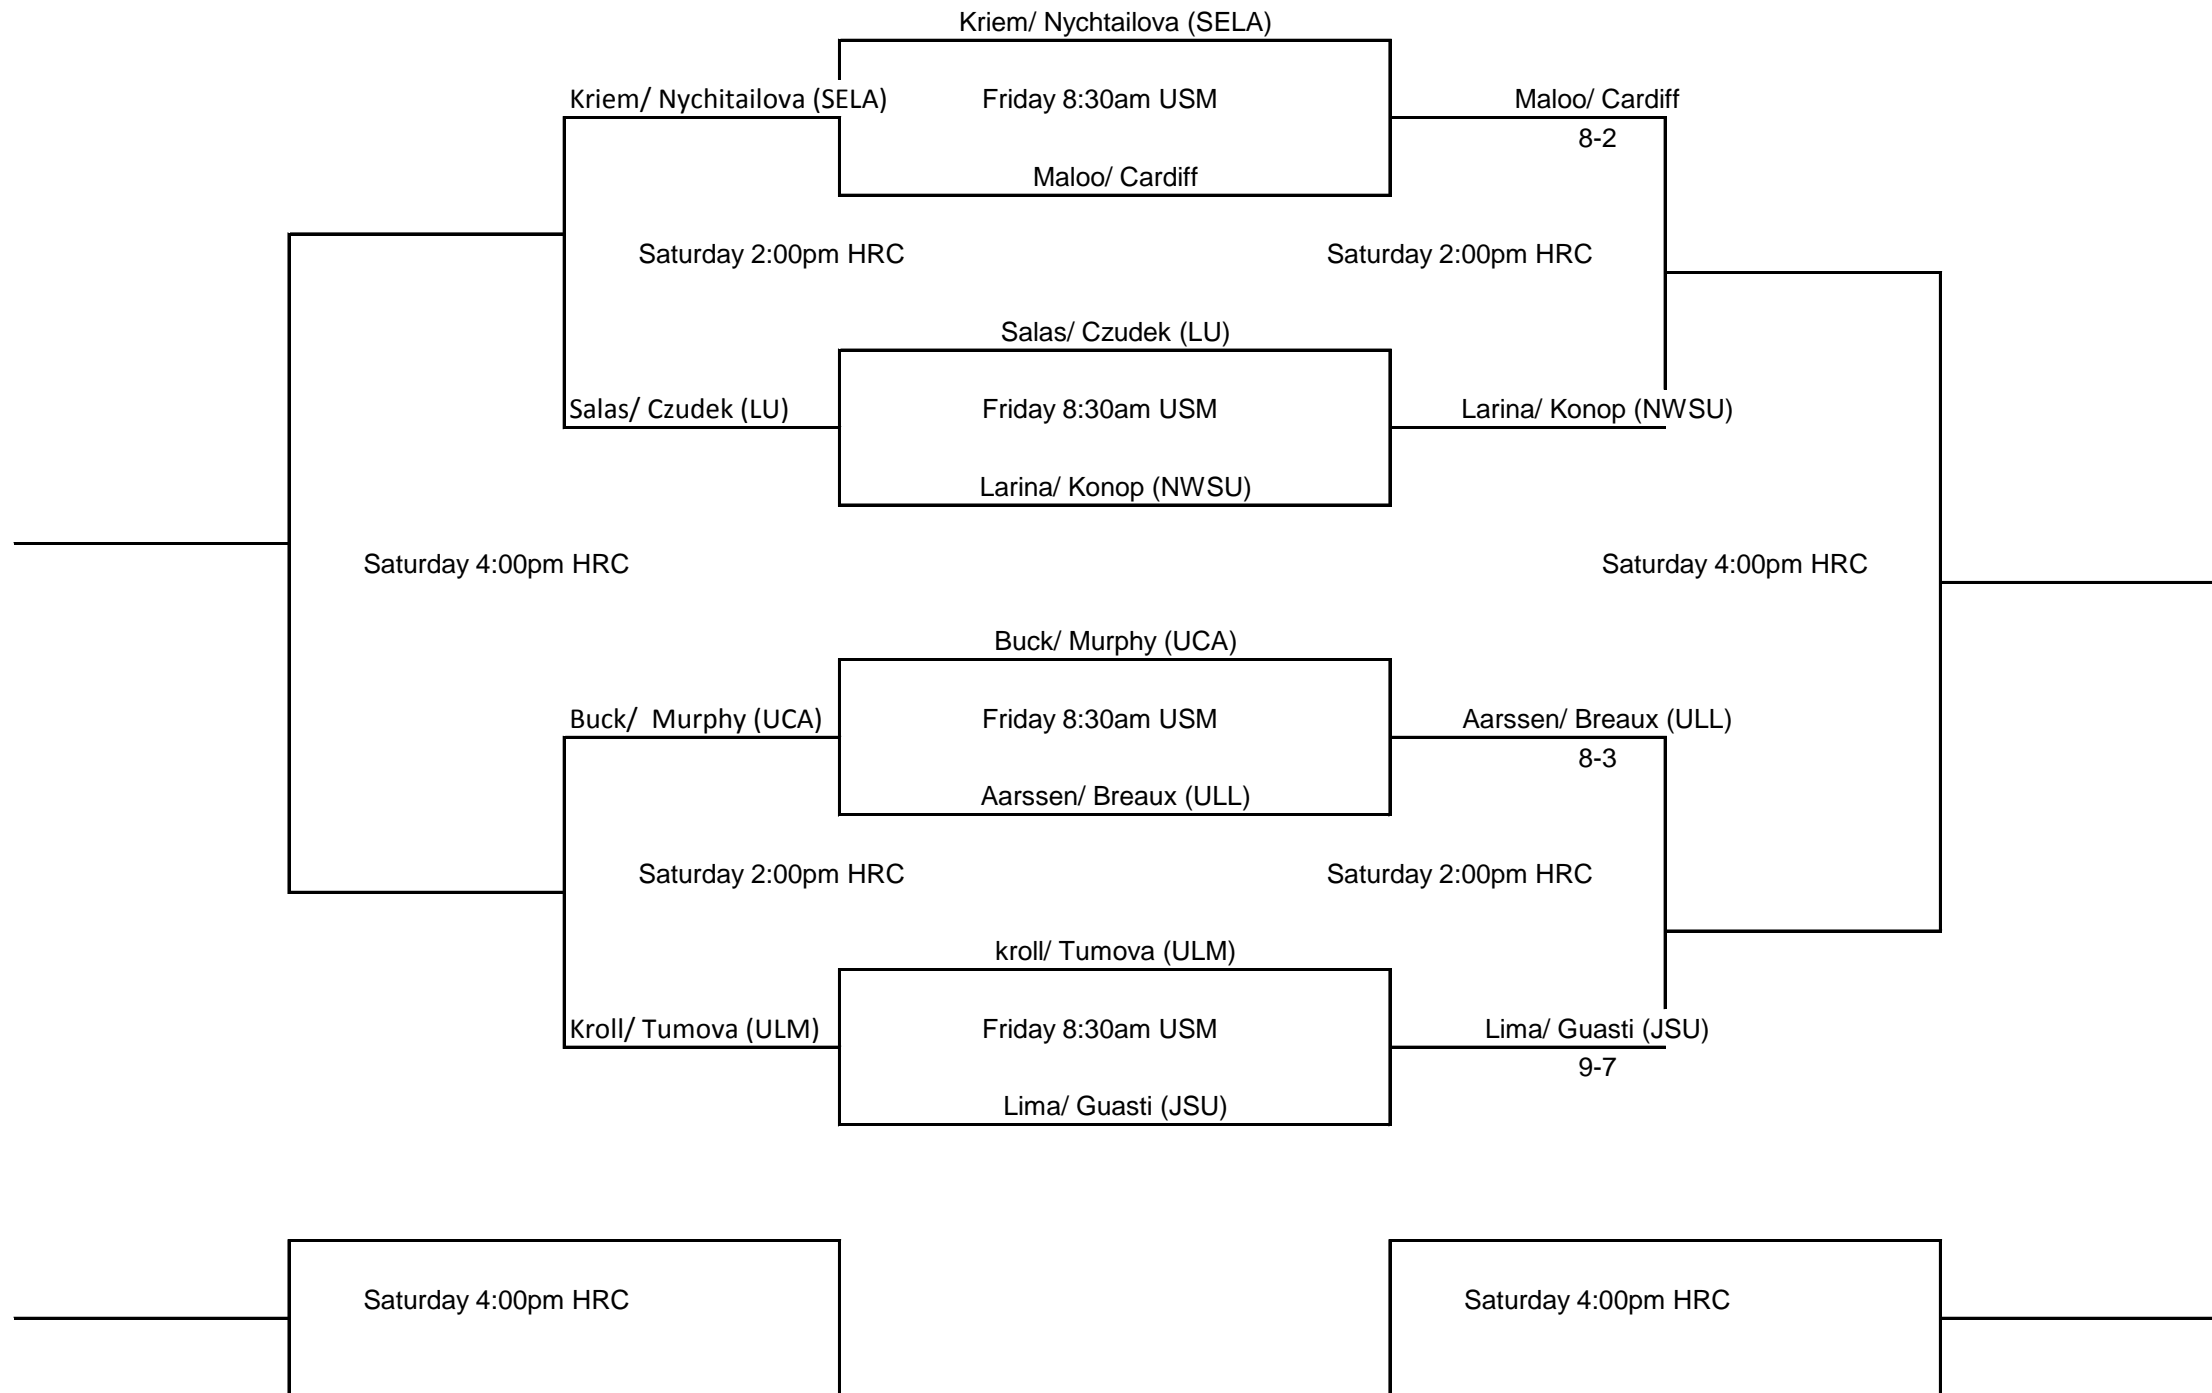

Green Draw

Southern Miss Halloween Classic
 An Intercollegiate Tennis Association Sanctioned Event
 Hosted by University of Southern Mississippi October 26-28, 2012

Peach Draw

White Draw

Southern Miss Halloween Classic
An Intercollegiate Tennis Association Sanctioned Event
Hosted by University of Southern Mississippi October 26-28, 2012

Southern Miss Halloween Classic
An Intercollegiate Tennis Association Sanctioned Event
Hosted by University of Southern Mississippi October 26-28, 2012

Teal Draw

Southern Miss Halloween Classic
 An Intercollegiate Tennis Association Sanctioned Event
 Hosted by University of Southern Mississippi October 26-28, 2012

Grey Draw