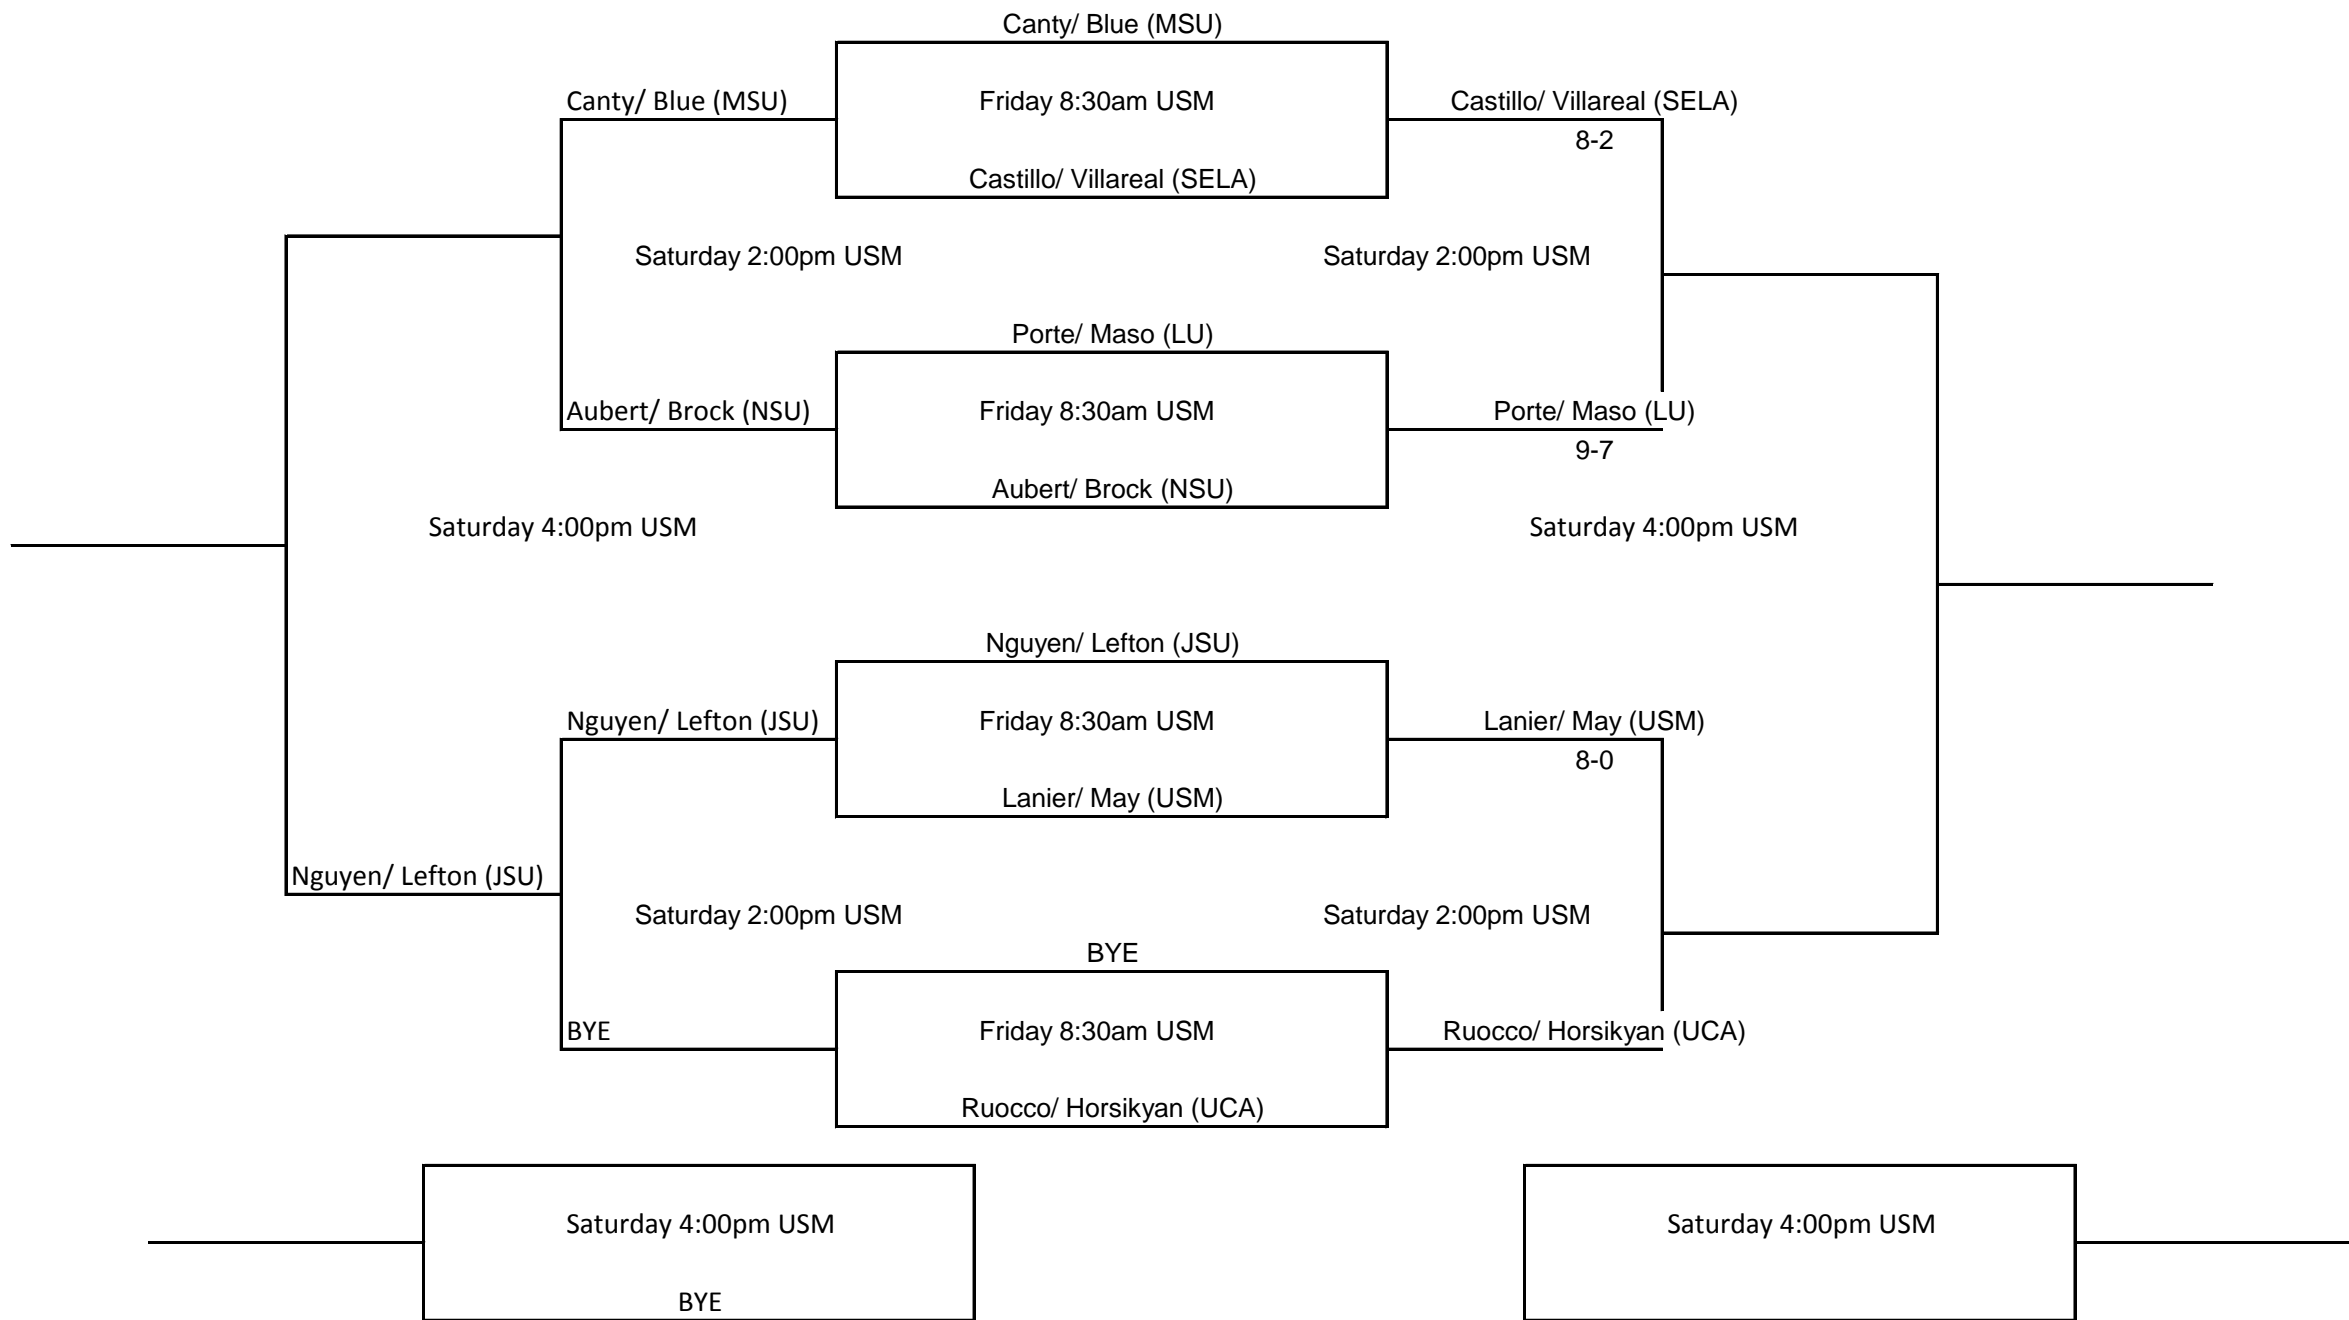

Purple Draw

Southern Miss Halloween Classic
 An Intercollegiate Tennis Association Sanctioned Event
 Hosted by University of Southern Mississippi October 26-28, 2012

Yellow Draw

Southern Miss Halloween Classic
 An Intercollegiate Tennis Association Sanctioned Event
 Hosted by University of Southern Mississippi October 26-28, 2012

Black Draw

Southern Miss Halloween Classic
 An Intercollegiate Tennis Association Sanctioned Event
 Hosted by University of Southern Mississippi October 26-28, 2012

Orange Draw

Southern Miss Halloween Classic
 An Intercollegiate Tennis Association Sanctioned Event
 Hosted by University of Southern Mississippi October 26-28, 2012

Green Draw

Southern Miss Halloween Classic
 An Intercollegiate Tennis Association Sanctioned Event
 Hosted by University of Southern Mississippi October 26-28, 2012

Peach Draw

White Draw

Southern Miss Halloween Classic
An Intercollegiate Tennis Association Sanctioned Event
Hosted by University of Southern Mississippi October 26-28, 2012

Southern Miss Halloween Classic
An Intercollegiate Tennis Association Sanctioned Event
Hosted by University of Southern Mississippi October 26-28, 2012

Teal Draw

Southern Miss Halloween Classic
 An Intercollegiate Tennis Association Sanctioned Event
 Hosted by University of Southern Mississippi October 26-28, 2012