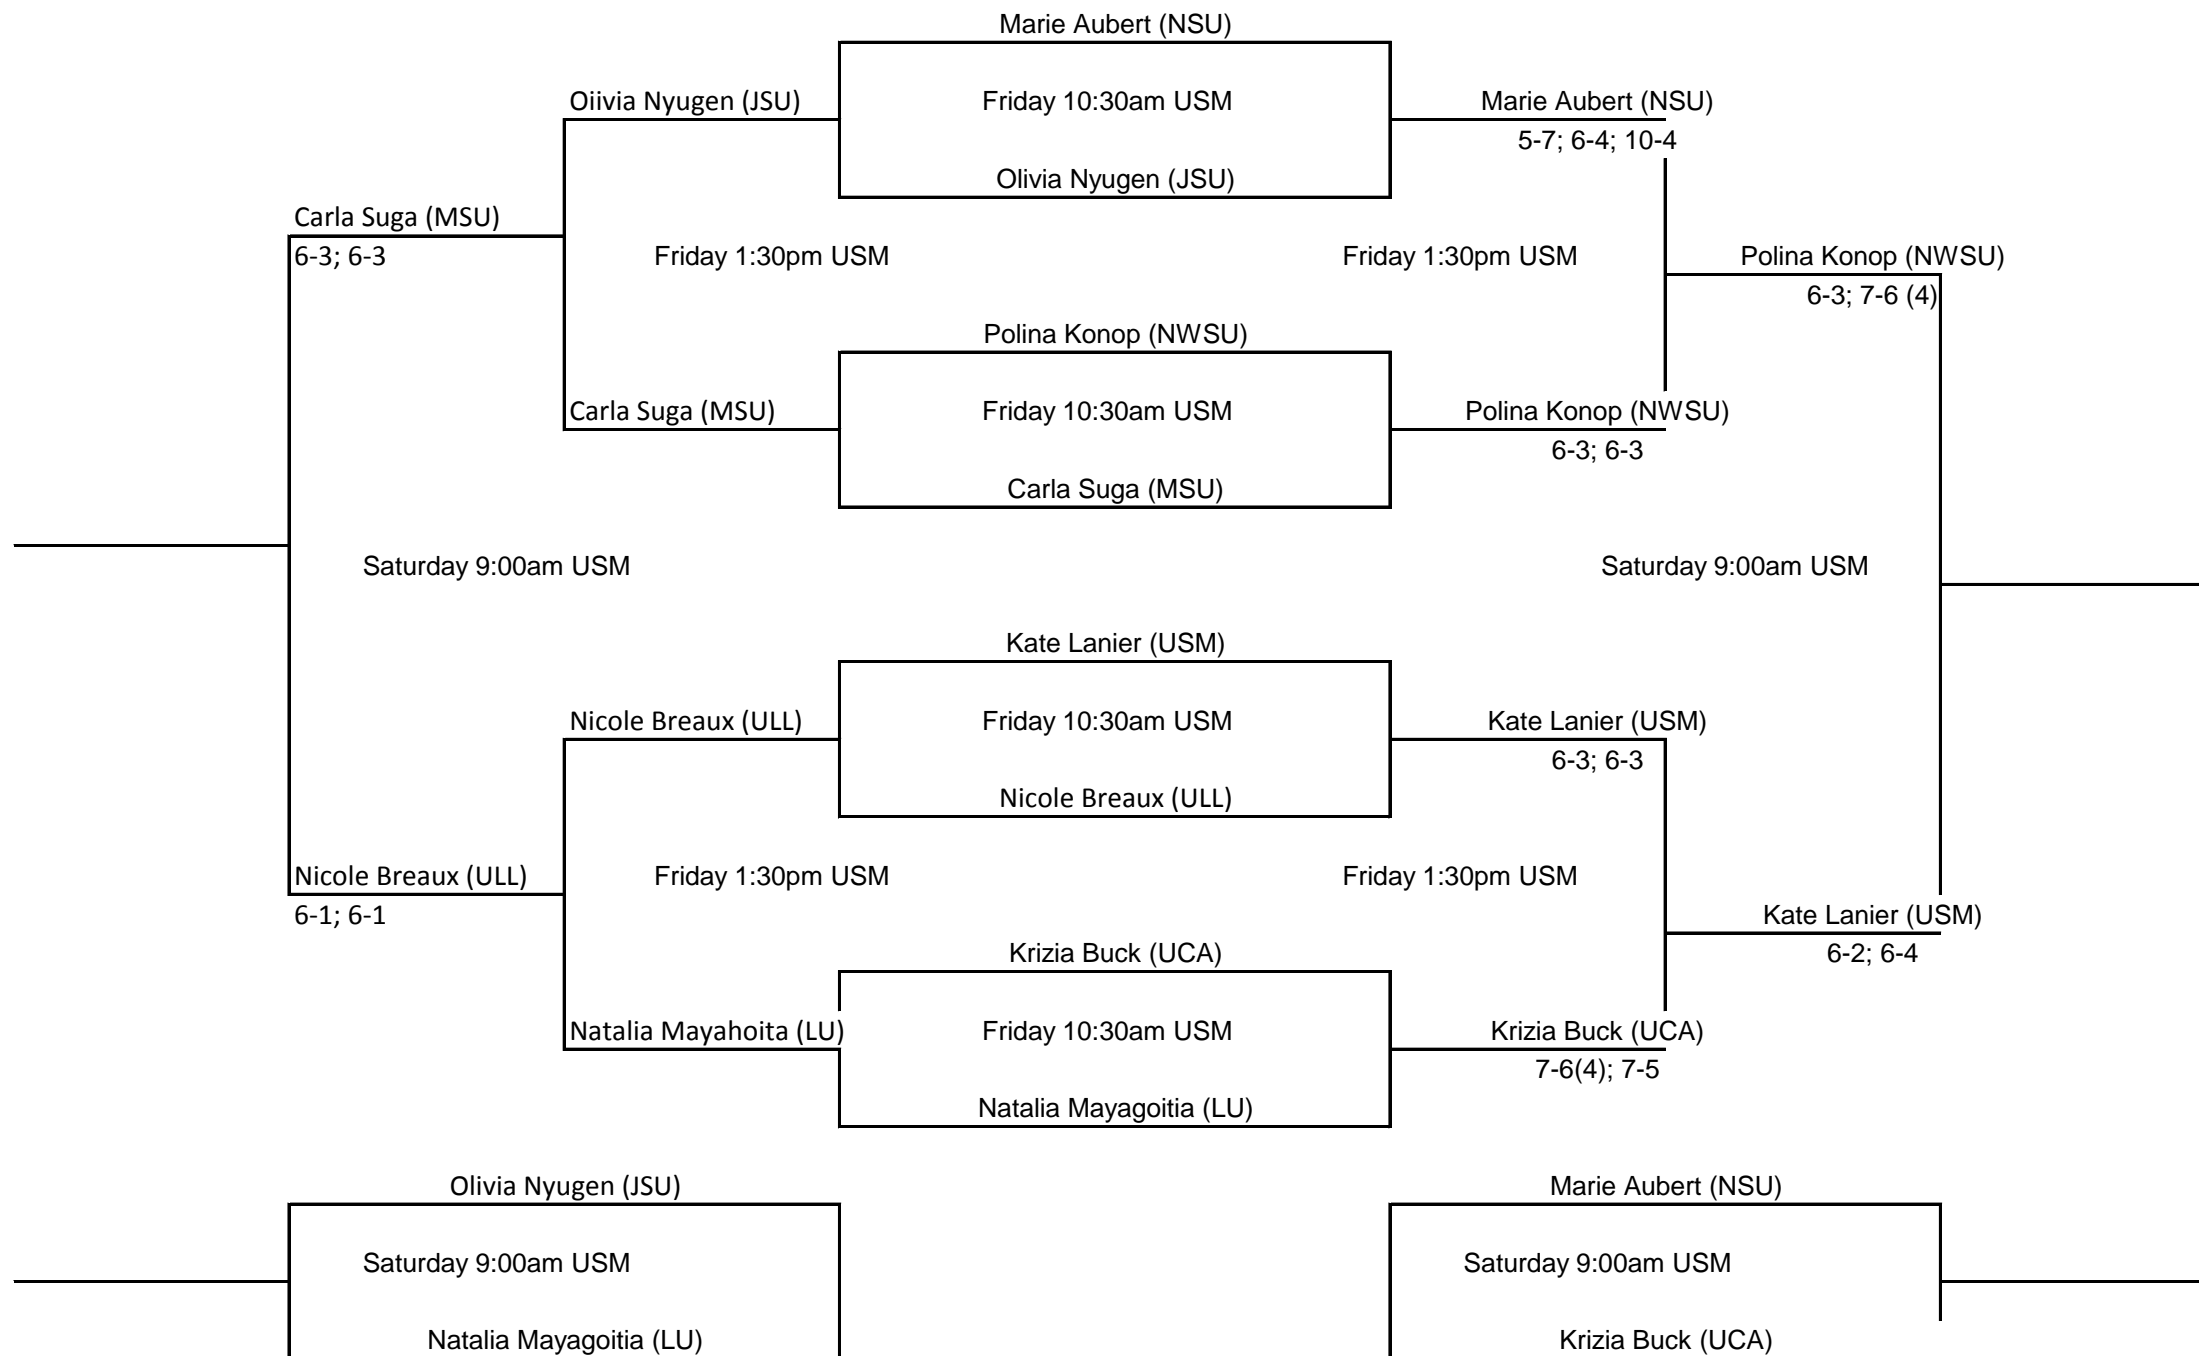

Southern Miss Halloween Classic
 An Intercollegiate Tennis Association Sanctioned Event
 Hosted by University of Southern Mississippi October 26-28, 2012

Red Draw

Southern Miss Halloween Classic
 An Intercollegiate Tennis Association Sanctioned Event
 Hosted by University of Southern Mississippi October 26-28, 2012

Blue Draw

Southern Miss Halloween Classic
 An Intercollegiate Tennis Association Sanctioned Event
 Hosted by University of Southern Mississippi October 26-28, 2012

Gold Draw

Southern Miss Halloween Classic
An Intercollegiate Tennis Association Sanctioned Event
Hosted by University of Southern Mississippi October 26-28, 2012

Purple Draw

Southern Miss Halloween Classic
 An Intercollegiate Tennis Association Sanctioned Event
 Hosted by University of Southern Mississippi October 26-28, 2012

Yellow Draw

Southern Miss Halloween Classic
 An Intercollegiate Tennis Association Sanctioned Event
 Hosted by University of Southern Mississippi October 26-28, 2012

Black Draw

Southern Miss Halloween Classic
 An Intercollegiate Tennis Association Sanctioned Event
 Hosted by University of Southern Mississippi October 26-28, 2012

Orange Draw

Southern Miss Halloween Classic
 An Intercollegiate Tennis Association Sanctioned Event
 Hosted by University of Southern Mississippi October 26-28, 2012