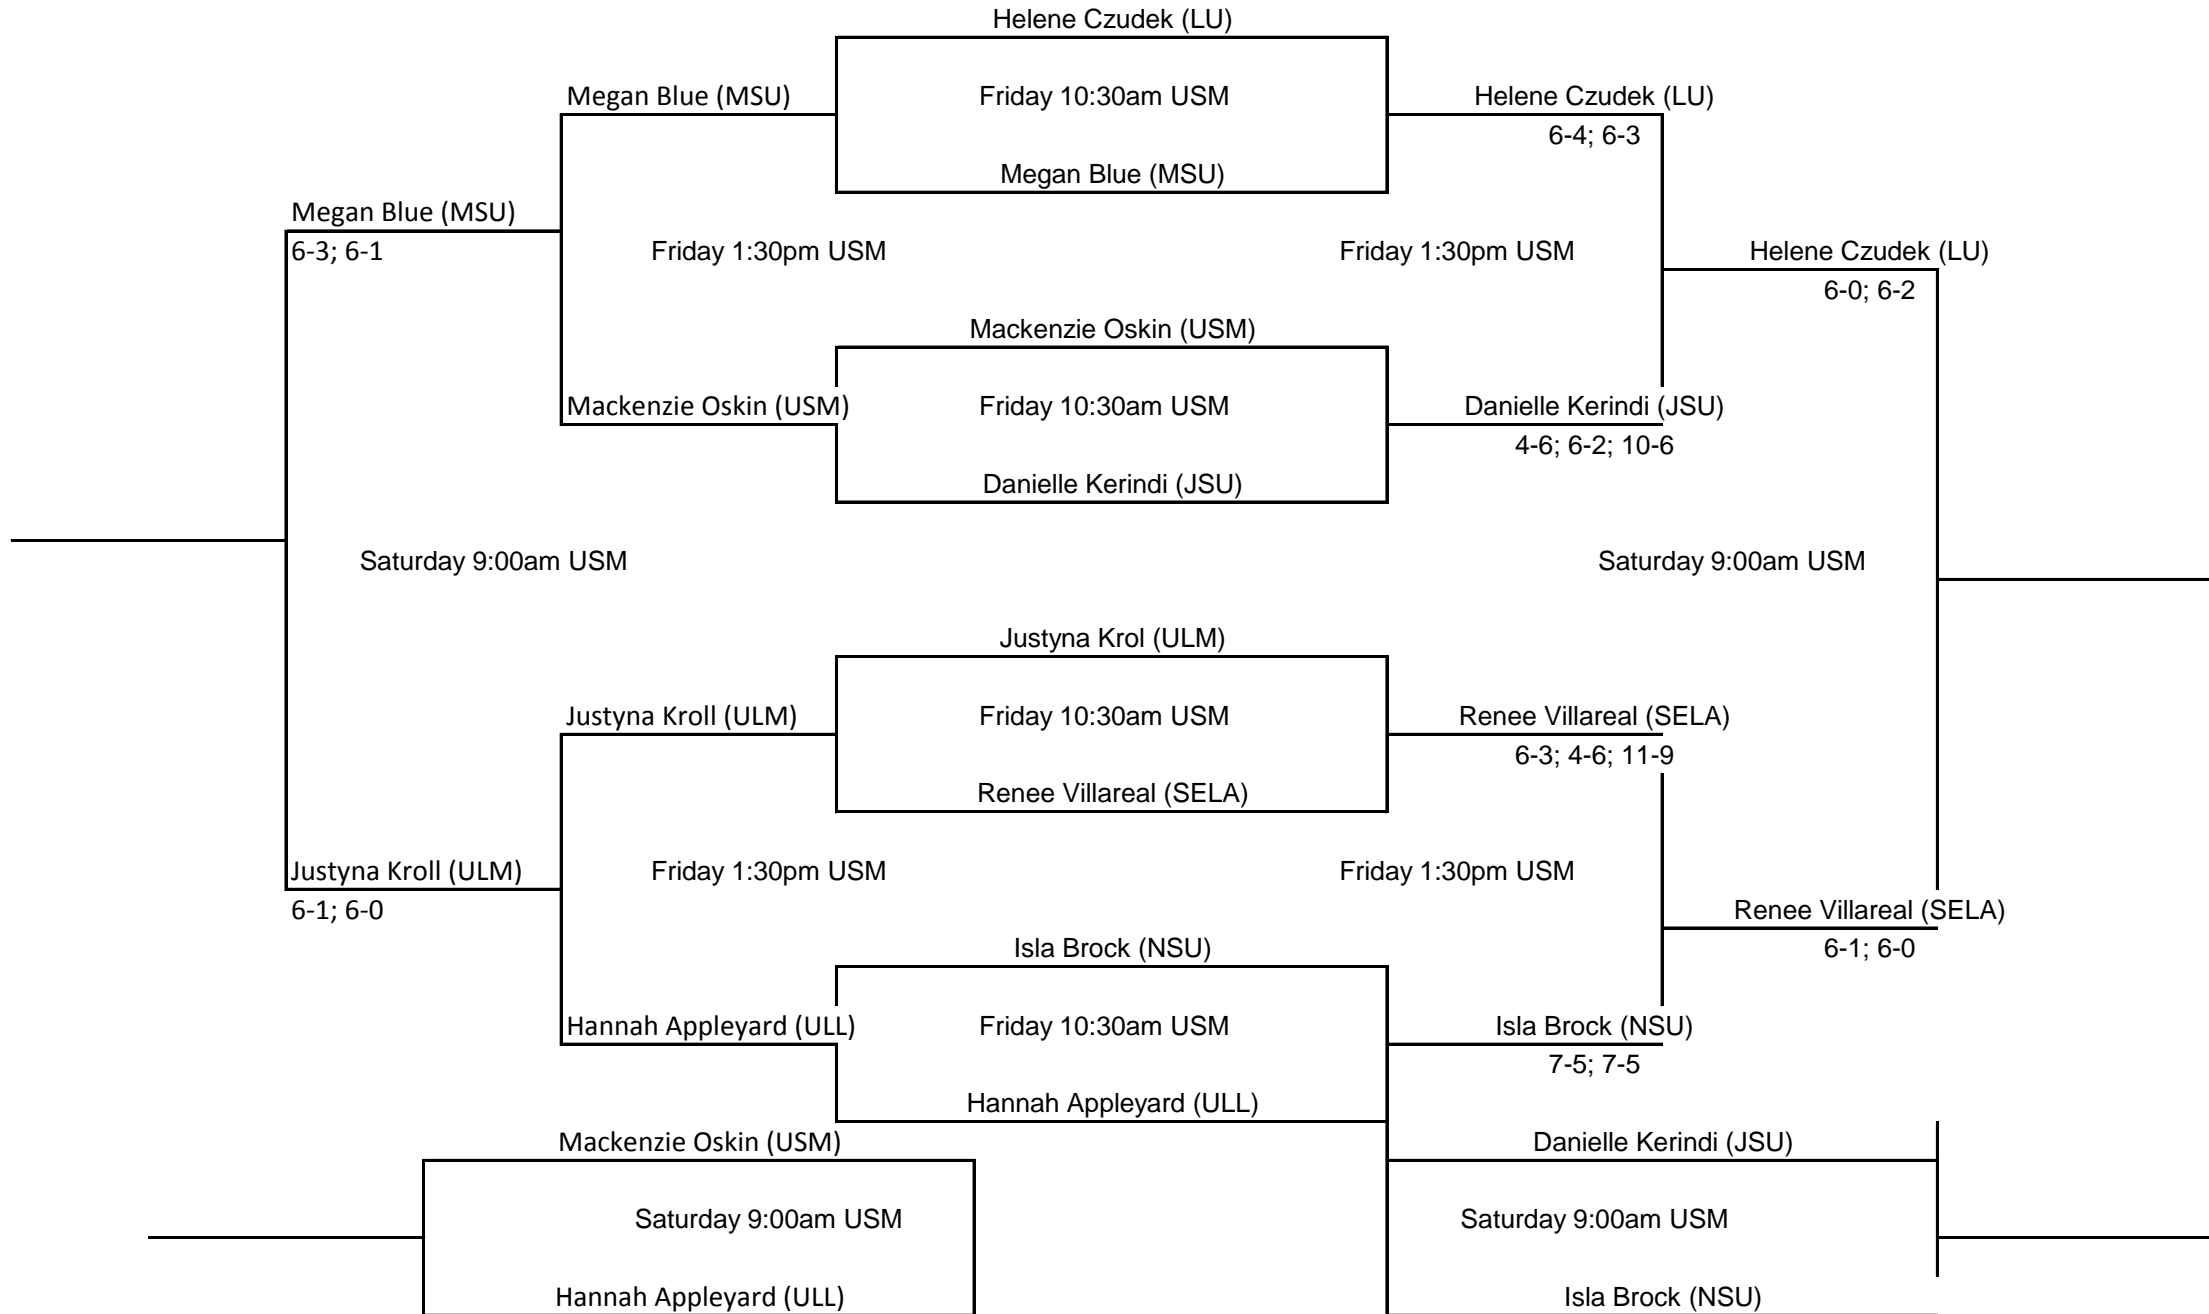

Southern Miss Halloween Classic
 An Intercollegiate Tennis Association Sanctioned Event
 Hosted by University of Southern Mississippi October 26-28, 2012

Red Draw

Southern Miss Halloween Classic
 An Intercollegiate Tennis Association Sanctioned Event
 Hosted by University of Southern Mississippi October 26-28, 2012

Purple Draw

Southern Miss Halloween Classic
 An Intercollegiate Tennis Association Sanctioned Event
 Hosted by University of Southern Mississippi October 26-28, 2012

Yellow Draw

Southern Miss Halloween Classic
 An Intercollegiate Tennis Association Sanctioned Event
 Hosted by University of Southern Mississippi October 26-28, 2012

Black Draw

Southern Miss Halloween Classic
 An Intercollegiate Tennis Association Sanctioned Event
 Hosted by University of Southern Mississippi October 26-28, 2012

Orange Draw

Southern Miss Halloween Classic
 An Intercollegiate Tennis Association Sanctioned Event
 Hosted by University of Southern Mississippi October 26-28, 2012

Green Draw

Southern Miss Halloween Classic
 An Intercollegiate Tennis Association Sanctioned Event
 Hosted by University of Southern Mississippi October 26-28, 2012

Peach Draw

White Draw

Southern Miss Halloween Classic
An Intercollegiate Tennis Association Sanctioned Event
Hosted by University of Southern Mississippi October 26-28, 2012