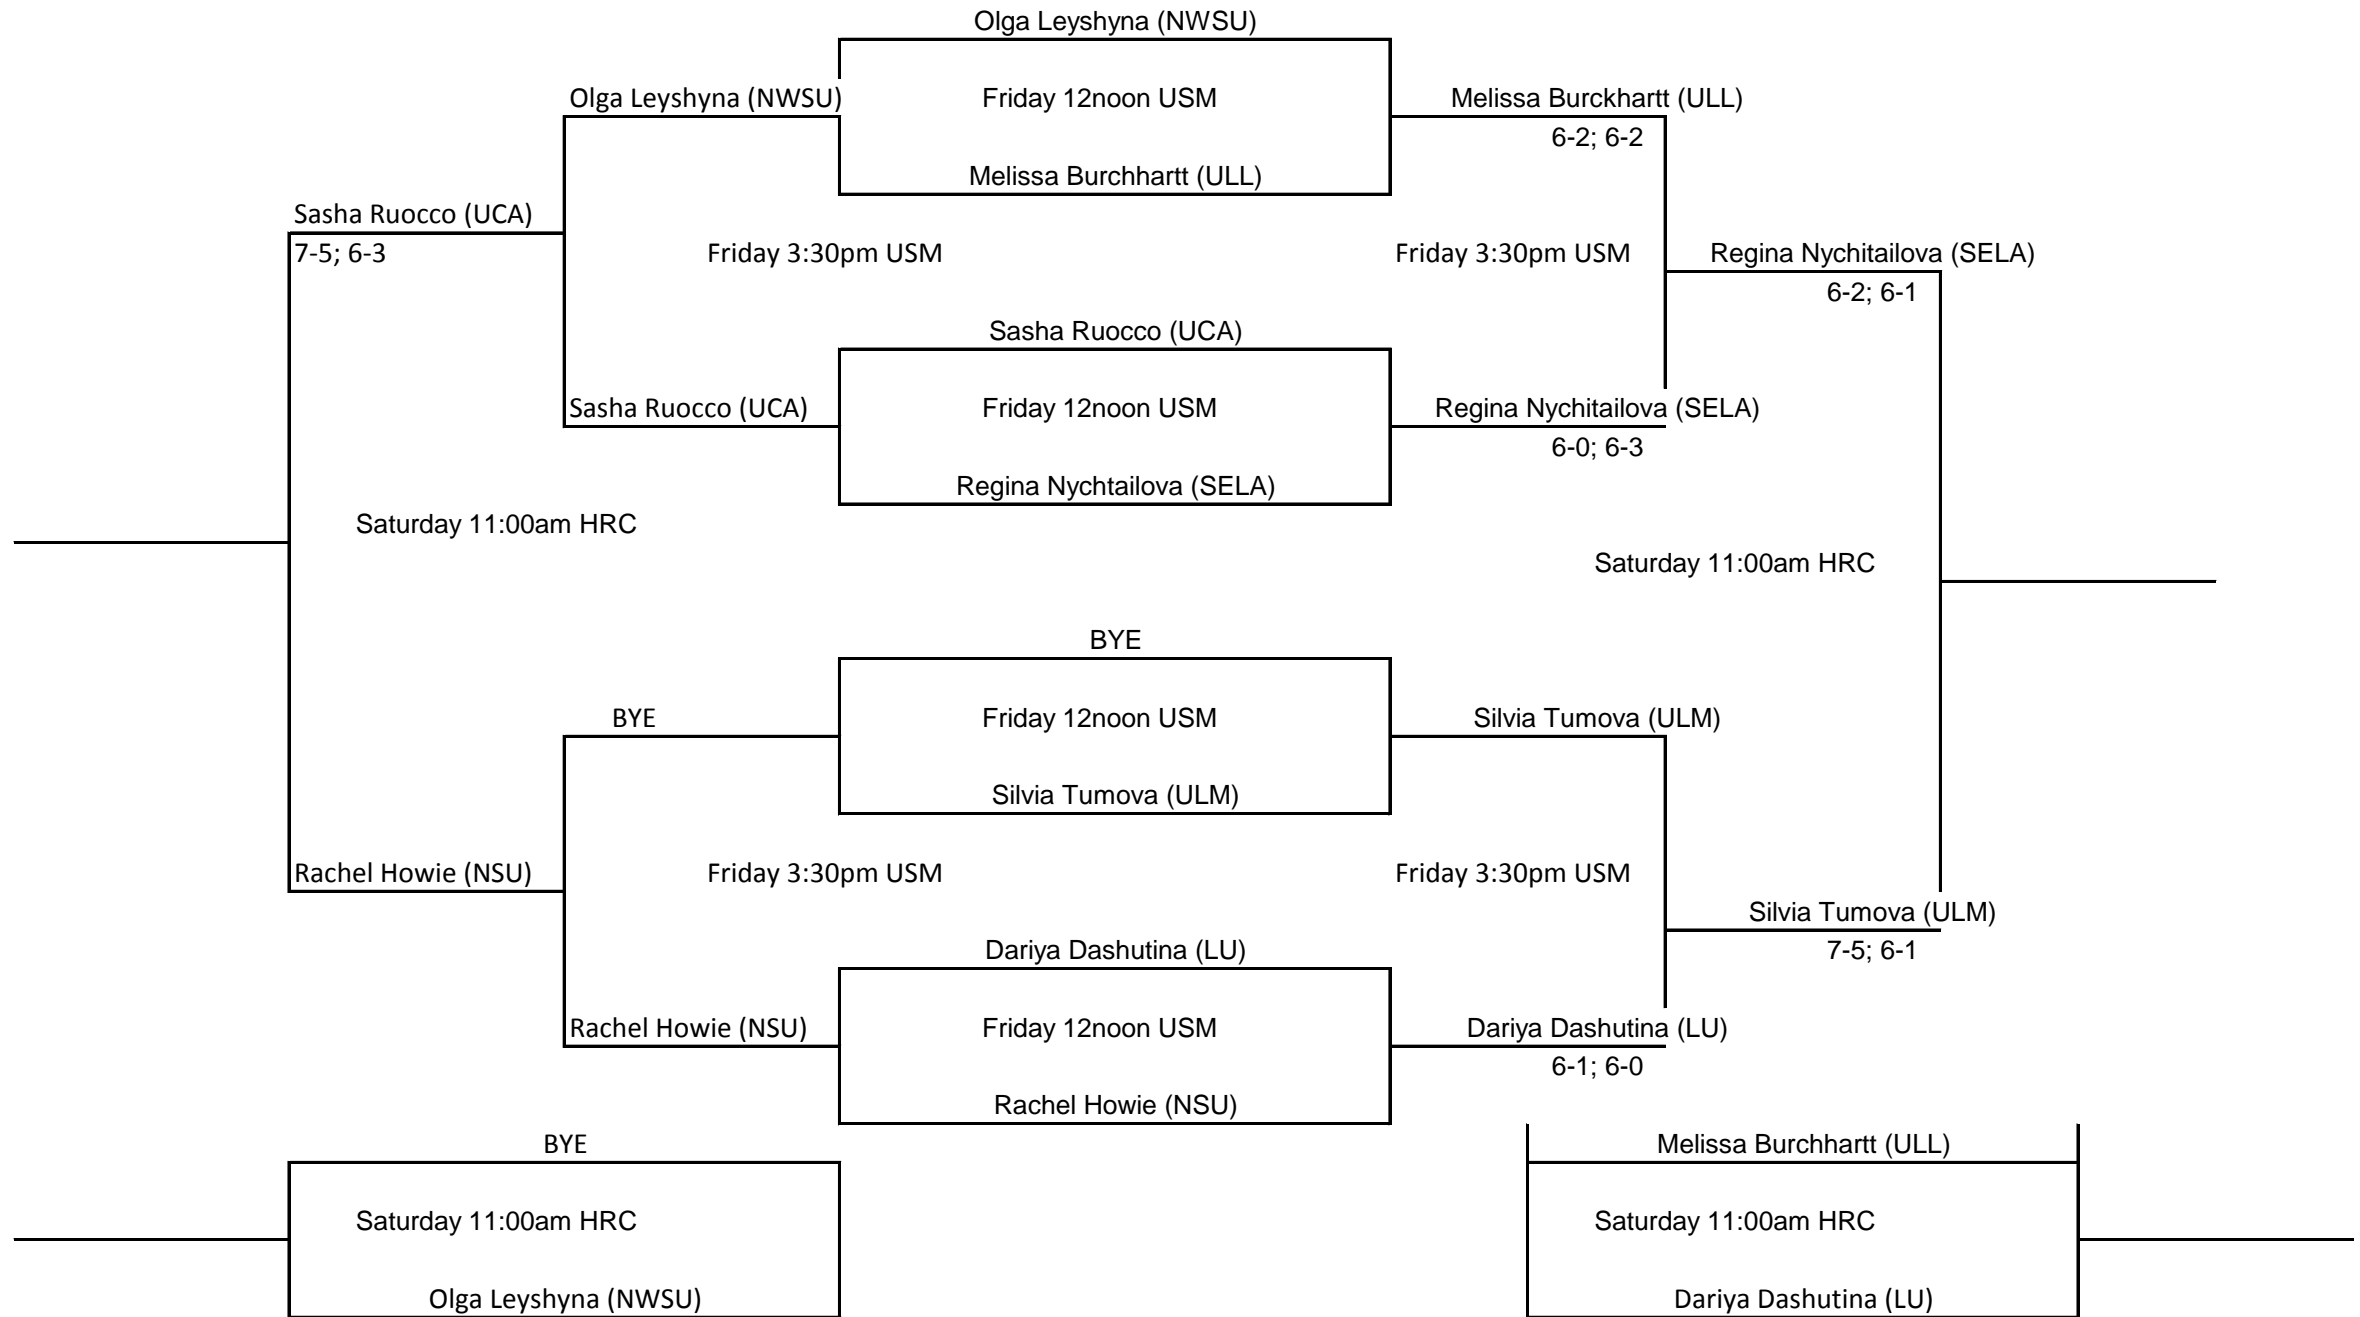

Purple Draw

Southern Miss Halloween Classic
 An Intercollegiate Tennis Association Sanctioned Event
 Hosted by University of Southern Mississippi October 26-28, 2012

Yellow Draw

Southern Miss Halloween Classic
 An Intercollegiate Tennis Association Sanctioned Event
 Hosted by University of Southern Mississippi October 26-28, 2012

Black Draw

Southern Miss Halloween Classic
 An Intercollegiate Tennis Association Sanctioned Event
 Hosted by University of Southern Mississippi October 26-28, 2012

Orange Draw

Southern Miss Halloween Classic
 An Intercollegiate Tennis Association Sanctioned Event
 Hosted by University of Southern Mississippi October 26-28, 2012

Green Draw

Southern Miss Halloween Classic
 An Intercollegiate Tennis Association Sanctioned Event
 Hosted by University of Southern Mississippi October 26-28, 2012

Peach Draw

White Draw

Southern Miss Halloween Classic
An Intercollegiate Tennis Association Sanctioned Event
Hosted by University of Southern Mississippi October 26-28, 2012

Southern Miss Halloween Classic
An Intercollegiate Tennis Association Sanctioned Event
Hosted by University of Southern Mississippi October 26-28, 2012

Teal Draw

Southern Miss Halloween Classic
 An Intercollegiate Tennis Association Sanctioned Event
 Hosted by University of Southern Mississippi October 26-28, 2012