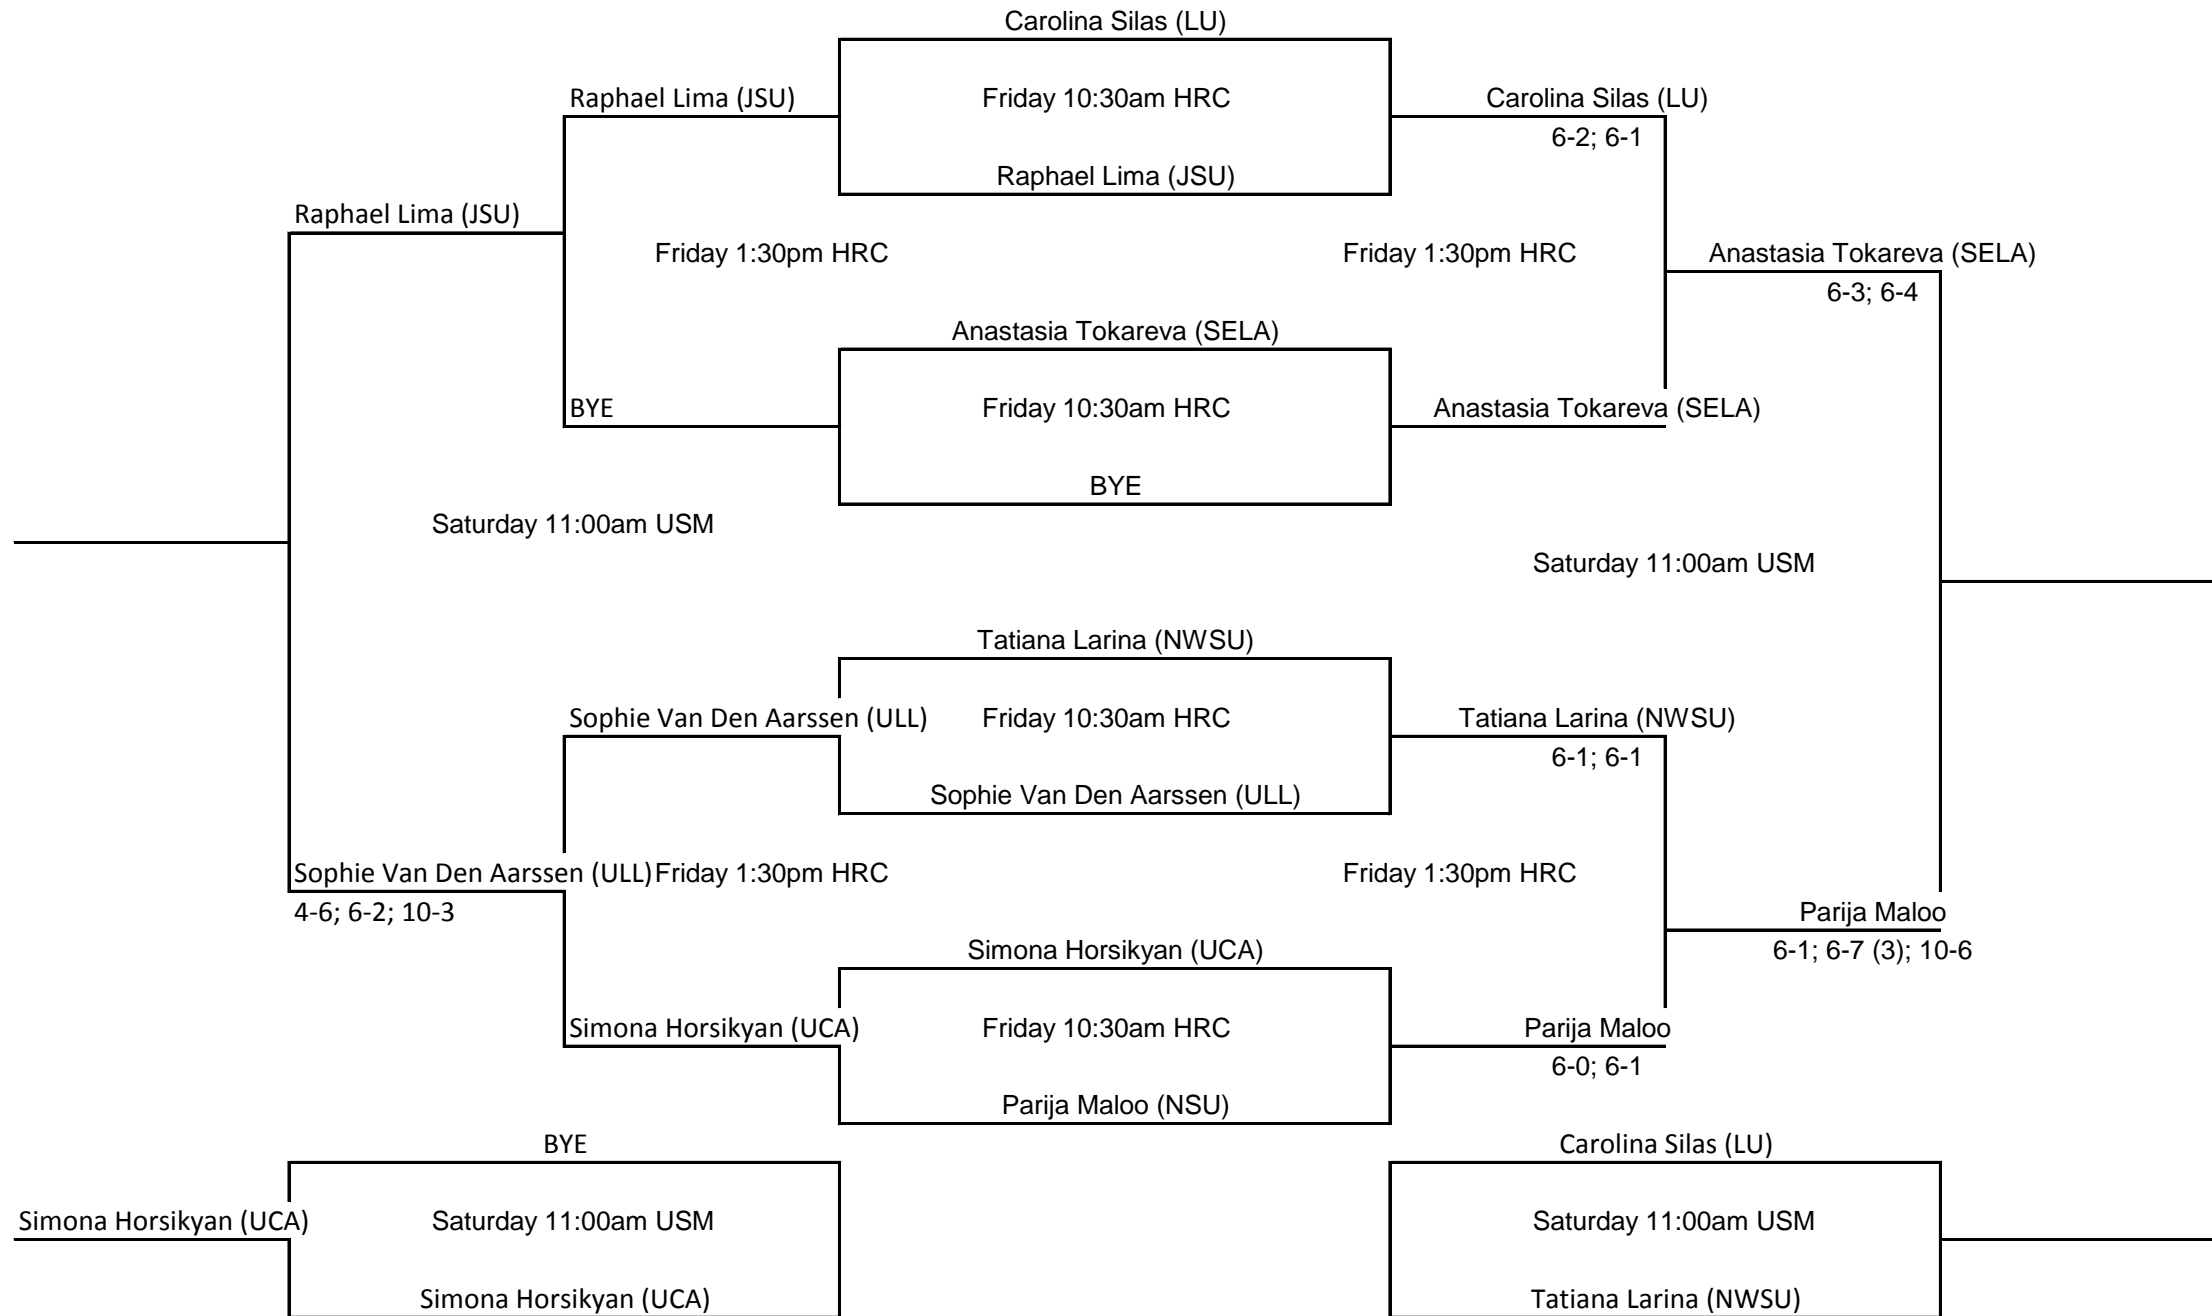

Southern Miss Halloween Classic
 An Intercollegiate Tennis Association Sanctioned Event
 Hosted by University of Southern Mississippi October 26-28, 2012

Red Draw

Southern Miss Halloween Classic
 An Intercollegiate Tennis Association Sanctioned Event
 Hosted by University of Southern Mississippi October 26-28, 2012

Purple Draw

Southern Miss Halloween Classic
 An Intercollegiate Tennis Association Sanctioned Event
 Hosted by University of Southern Mississippi October 26-28, 2012

Yellow Draw

Southern Miss Halloween Classic
 An Intercollegiate Tennis Association Sanctioned Event
 Hosted by University of Southern Mississippi October 26-28, 2012

Black Draw

Southern Miss Halloween Classic
 An Intercollegiate Tennis Association Sanctioned Event
 Hosted by University of Southern Mississippi October 26-28, 2012

Orange Draw

Southern Miss Halloween Classic
 An Intercollegiate Tennis Association Sanctioned Event
 Hosted by University of Southern Mississippi October 26-28, 2012

Green Draw

Southern Miss Halloween Classic
 An Intercollegiate Tennis Association Sanctioned Event
 Hosted by University of Southern Mississippi October 26-28, 2012

Peach Draw

White Draw

Southern Miss Halloween Classic
An Intercollegiate Tennis Association Sanctioned Event
Hosted by University of Southern Mississippi October 26-28, 2012