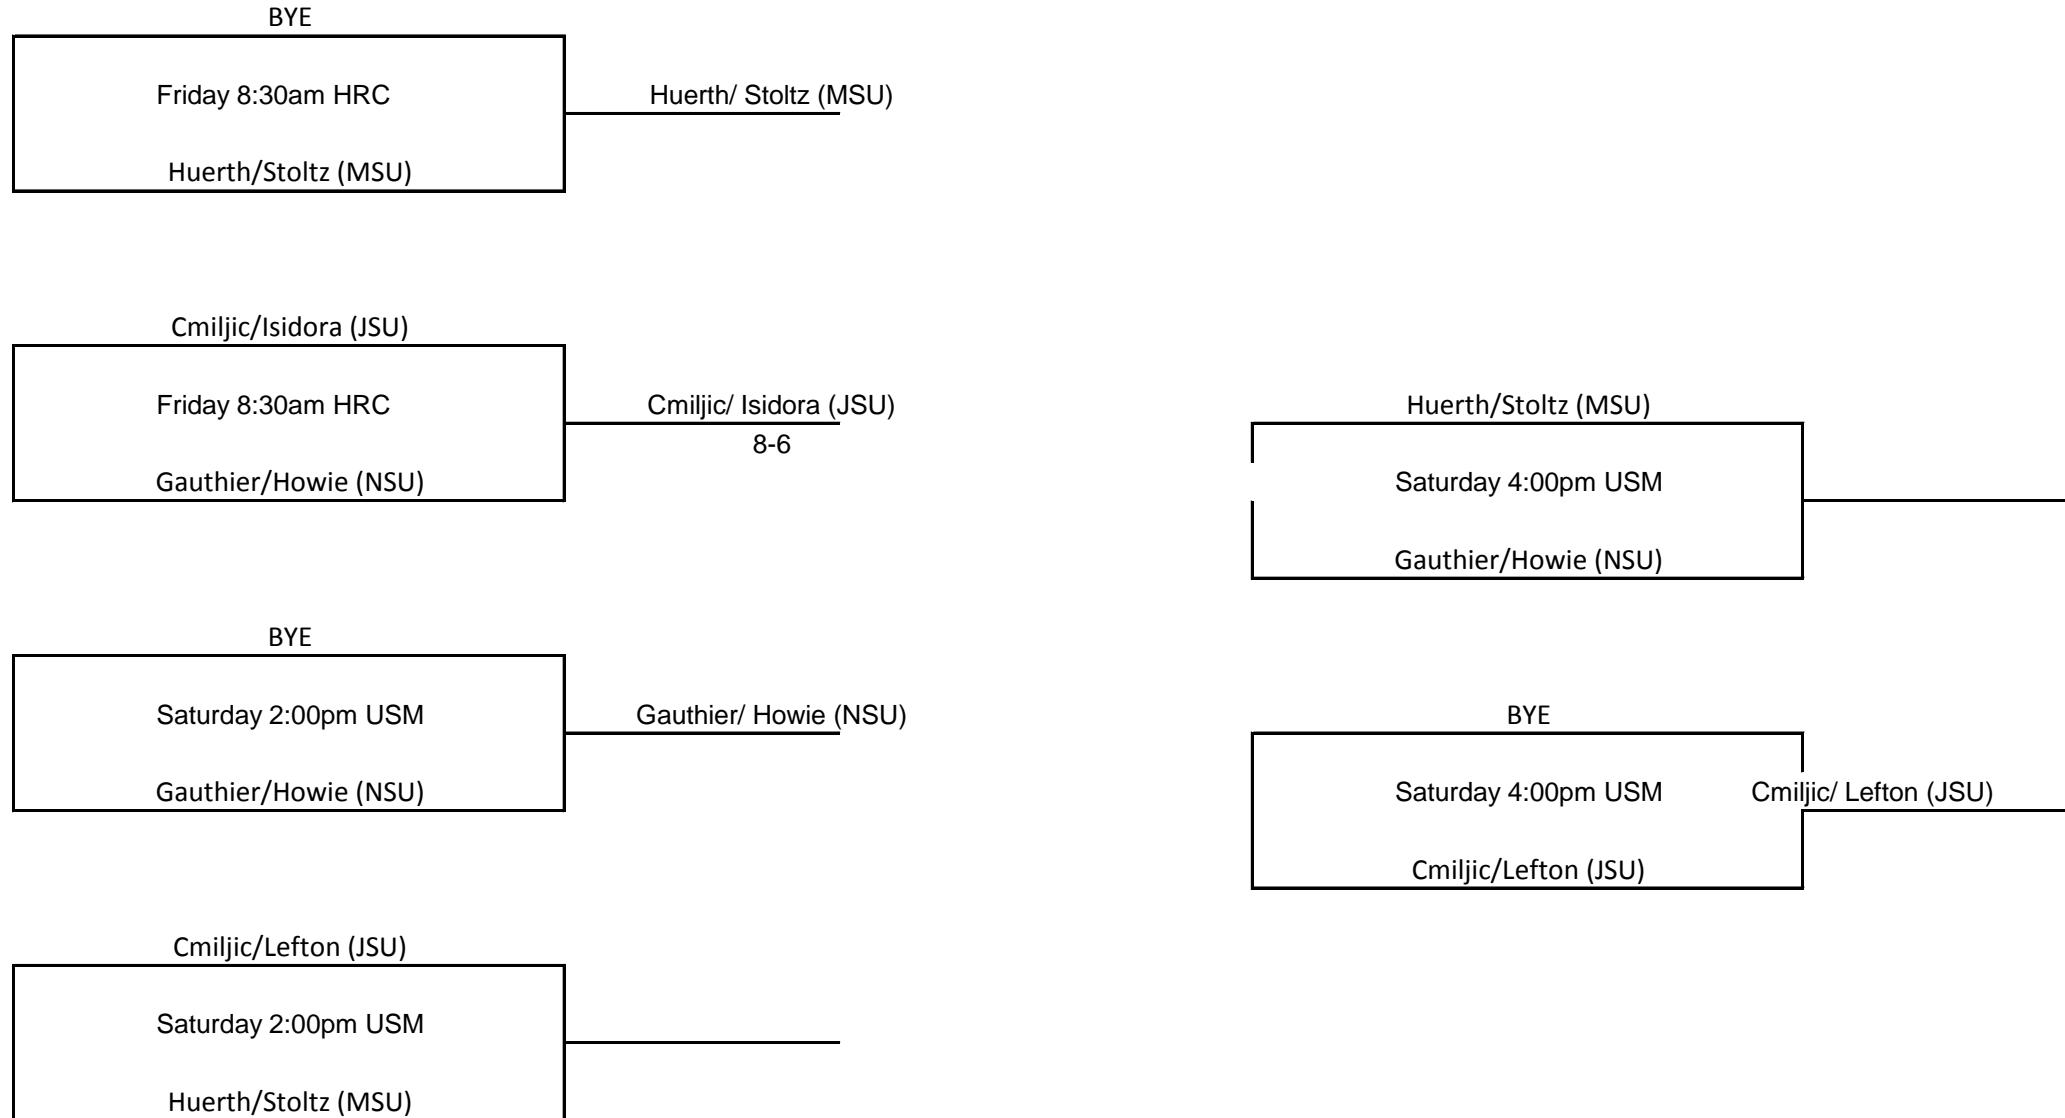

Black Draw

Southern Miss Halloween Classic
 An Intercollegiate Tennis Association Sanctioned Event
 Hosted by University of Southern Mississippi October 26-28, 2012

Orange Draw

Southern Miss Halloween Classic
 An Intercollegiate Tennis Association Sanctioned Event
 Hosted by University of Southern Mississippi October 26-28, 2012

Green Draw

Southern Miss Halloween Classic
 An Intercollegiate Tennis Association Sanctioned Event
 Hosted by University of Southern Mississippi October 26-28, 2012

Peach Draw

White Draw

Southern Miss Halloween Classic
An Intercollegiate Tennis Association Sanctioned Event
Hosted by University of Southern Mississippi October 26-28, 2012

Southern Miss Halloween Classic
An Intercollegiate Tennis Association Sanctioned Event
Hosted by University of Southern Mississippi October 26-28, 2012

Teal Draw

Southern Miss Halloween Classic
 An Intercollegiate Tennis Association Sanctioned Event
 Hosted by University of Southern Mississippi October 26-28, 2012

Grey Draw