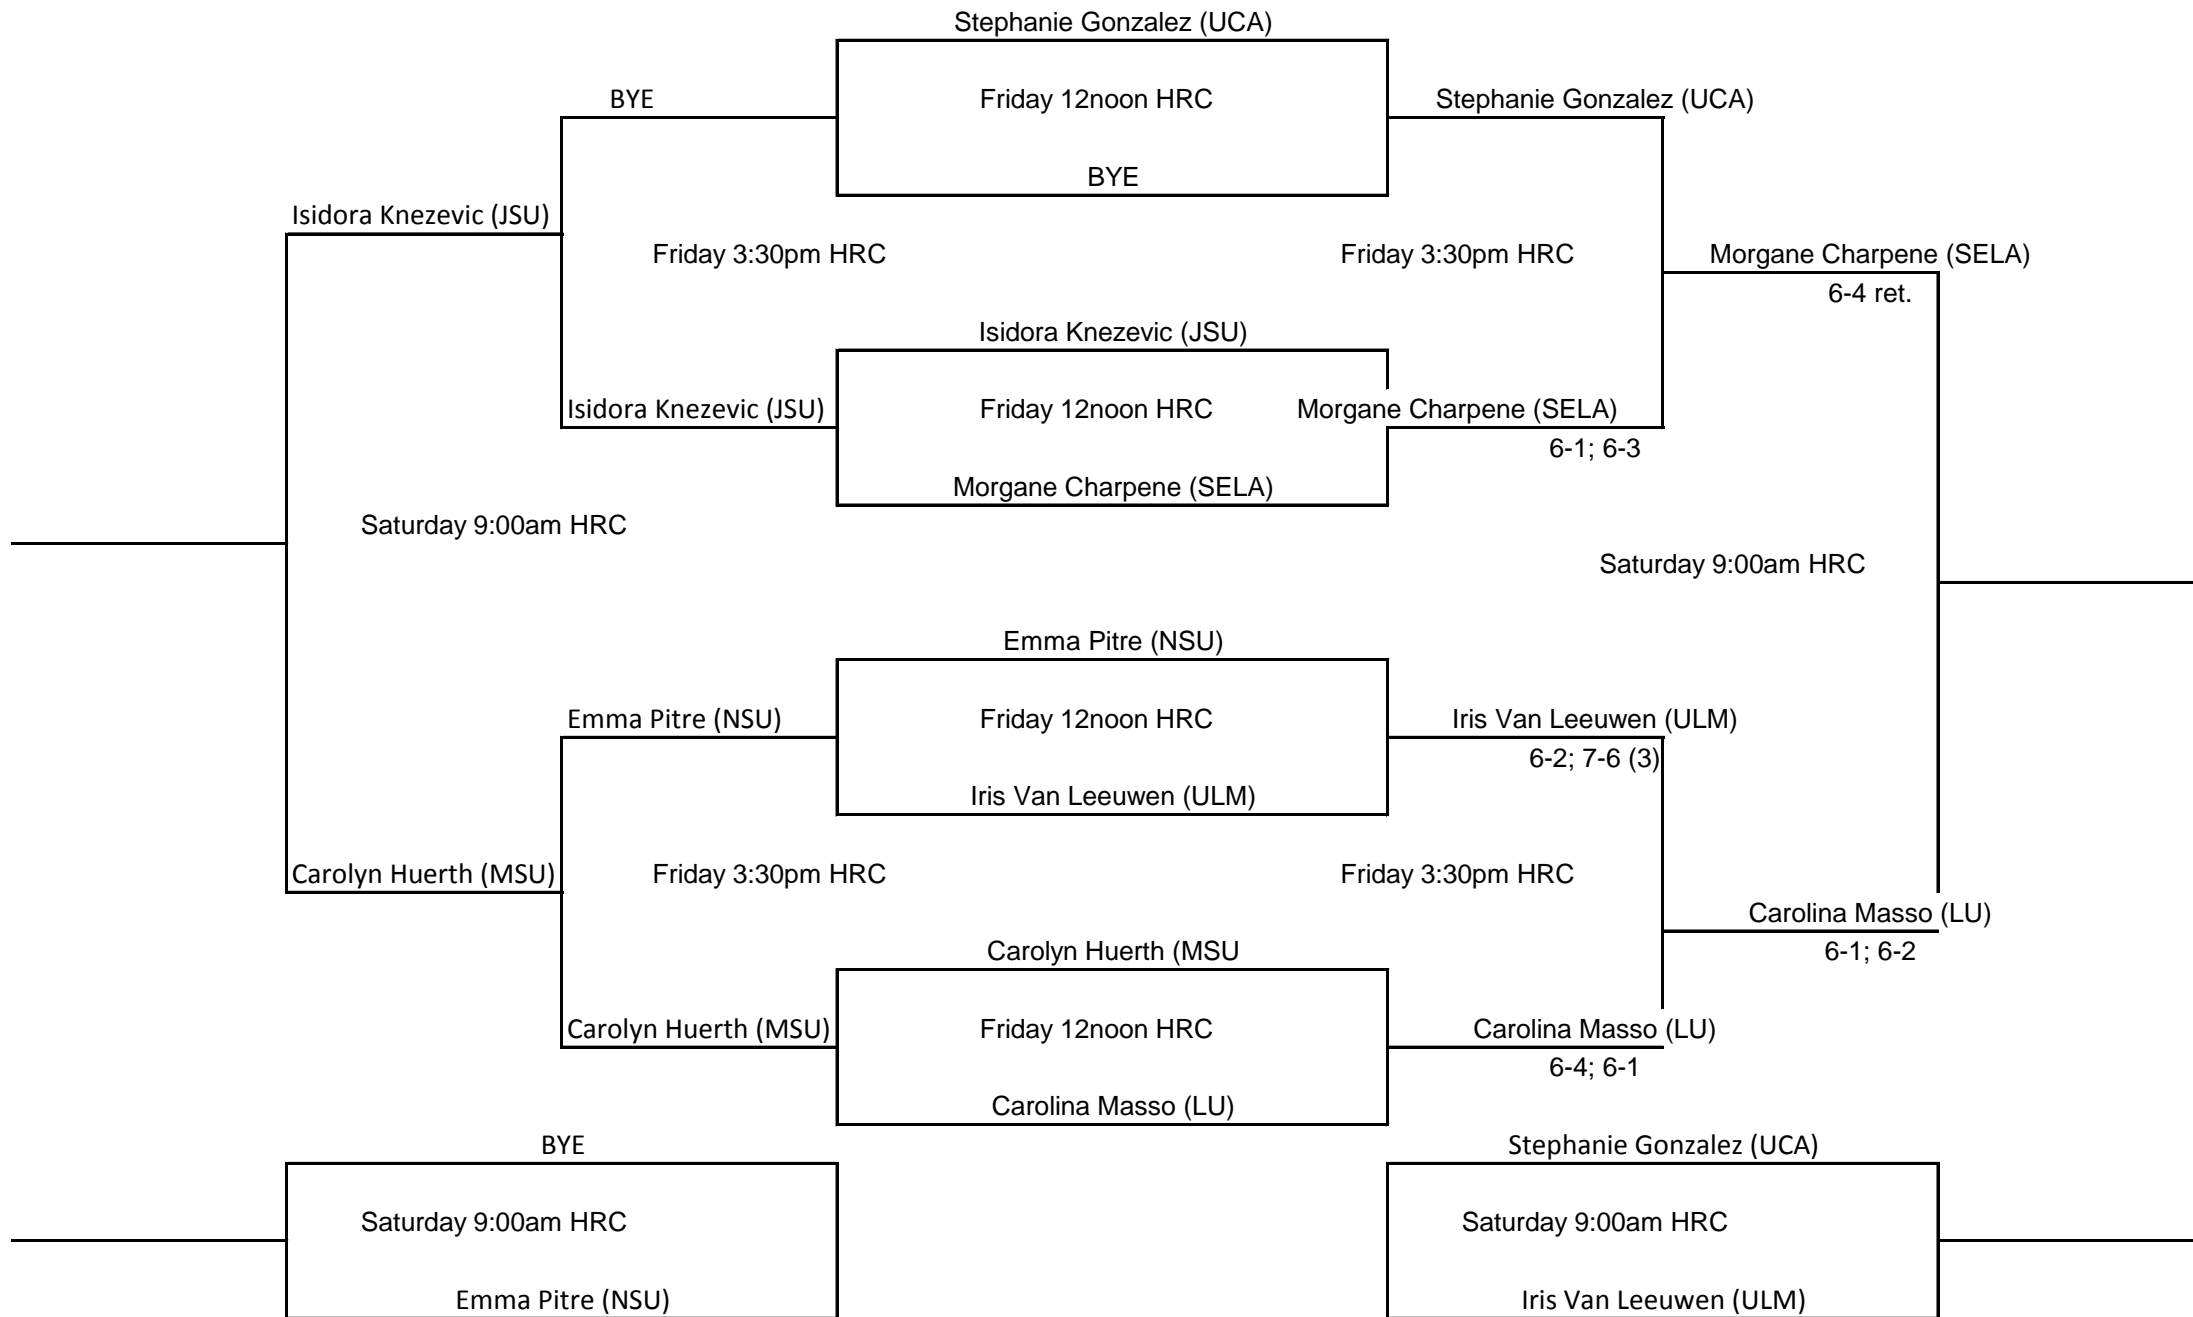

Southern Miss Halloween Classic
 An Intercollegiate Tennis Association Sanctioned Event
 Hosted by University of Southern Mississippi October 26-28, 2012

Red Draw

Southern Miss Halloween Classic
 An Intercollegiate Tennis Association Sanctioned Event
 Hosted by University of Southern Mississippi October 26-28, 2012

Blue Draw

Southern Miss Halloween Classic
 An Intercollegiate Tennis Association Sanctioned Event
 Hosted by University of Southern Mississippi October 26-28, 2012

Gold Draw

Southern Miss Halloween Classic
An Intercollegiate Tennis Association Sanctioned Event
Hosted by University of Southern Mississippi October 26-28, 2012

Purple Draw

Southern Miss Halloween Classic
 An Intercollegiate Tennis Association Sanctioned Event
 Hosted by University of Southern Mississippi October 26-28, 2012

Yellow Draw

Southern Miss Halloween Classic
 An Intercollegiate Tennis Association Sanctioned Event
 Hosted by University of Southern Mississippi October 26-28, 2012

Black Draw

Southern Miss Halloween Classic
 An Intercollegiate Tennis Association Sanctioned Event
 Hosted by University of Southern Mississippi October 26-28, 2012

Orange Draw

Southern Miss Halloween Classic
 An Intercollegiate Tennis Association Sanctioned Event
 Hosted by University of Southern Mississippi October 26-28, 2012