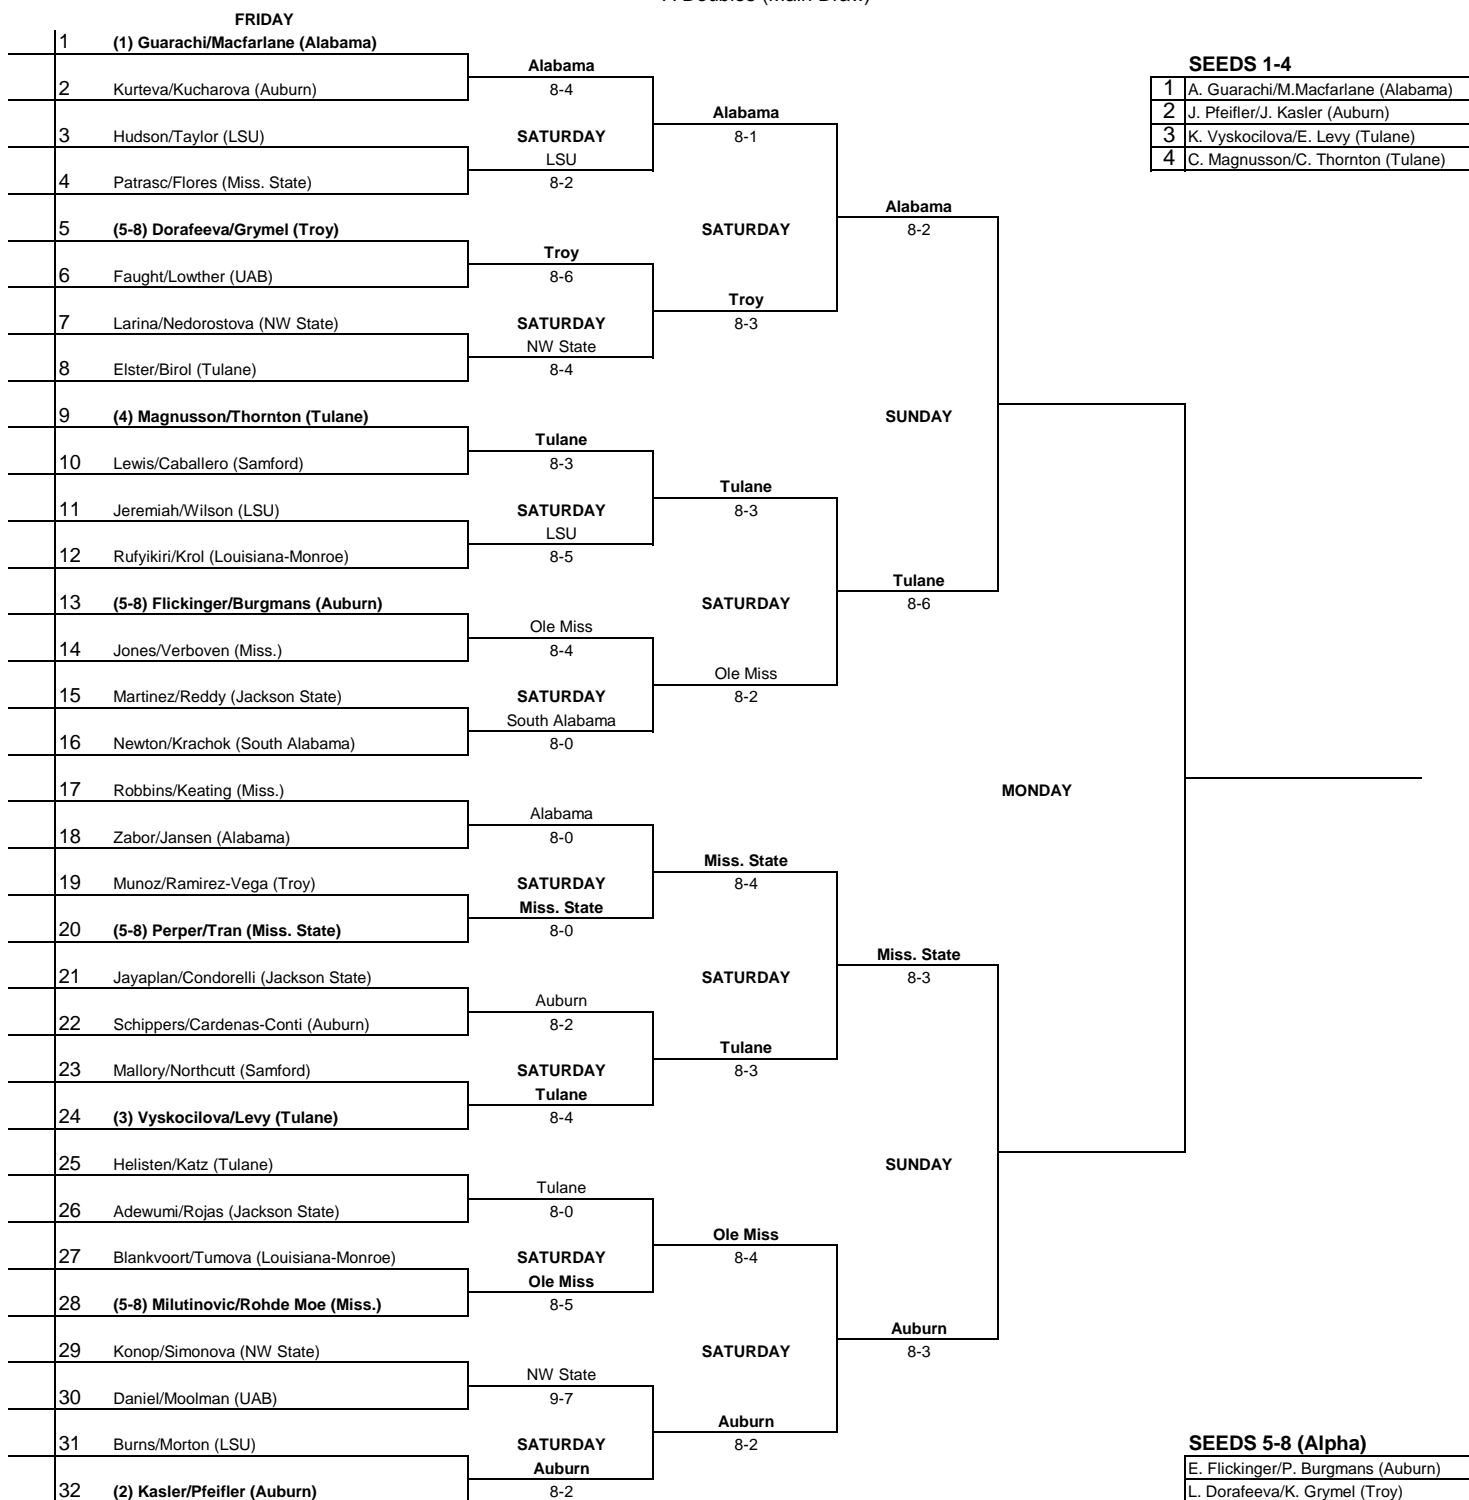

An Intercollegiate Tennis Association Sanctioned Event

Hosted by The University of Alabama (Oct. 19-22, 2012)

B Singles (Main Draw)

2012 USTA/ITA Southern Regional Championships

An Intercollegiate Tennis Association Sanctioned Event
Hosted by The University of Alabama (Oct. 19-22, 2012)

A Doubles (Main Draw)

SEEDS 1-4	
1	A. Guarachi/M. Macfarlane (Alabama)
2	J. Pfeiffer/J. Kasler (Auburn)
3	K. Vyskocilova/E. Levy (Tulane)
4	C. Magnusson/C. Thornton (Tulane)

SEEDS 5-8 (Alpha)	
E. Flickinger/P. Burgmans (Auburn)	
L. Dorafeeva/K. Grymel (Troy)	
M. Milutinovic/C. Rohde Moe (Miss.)	
A. Perper/N. Tran (Miss. State)	