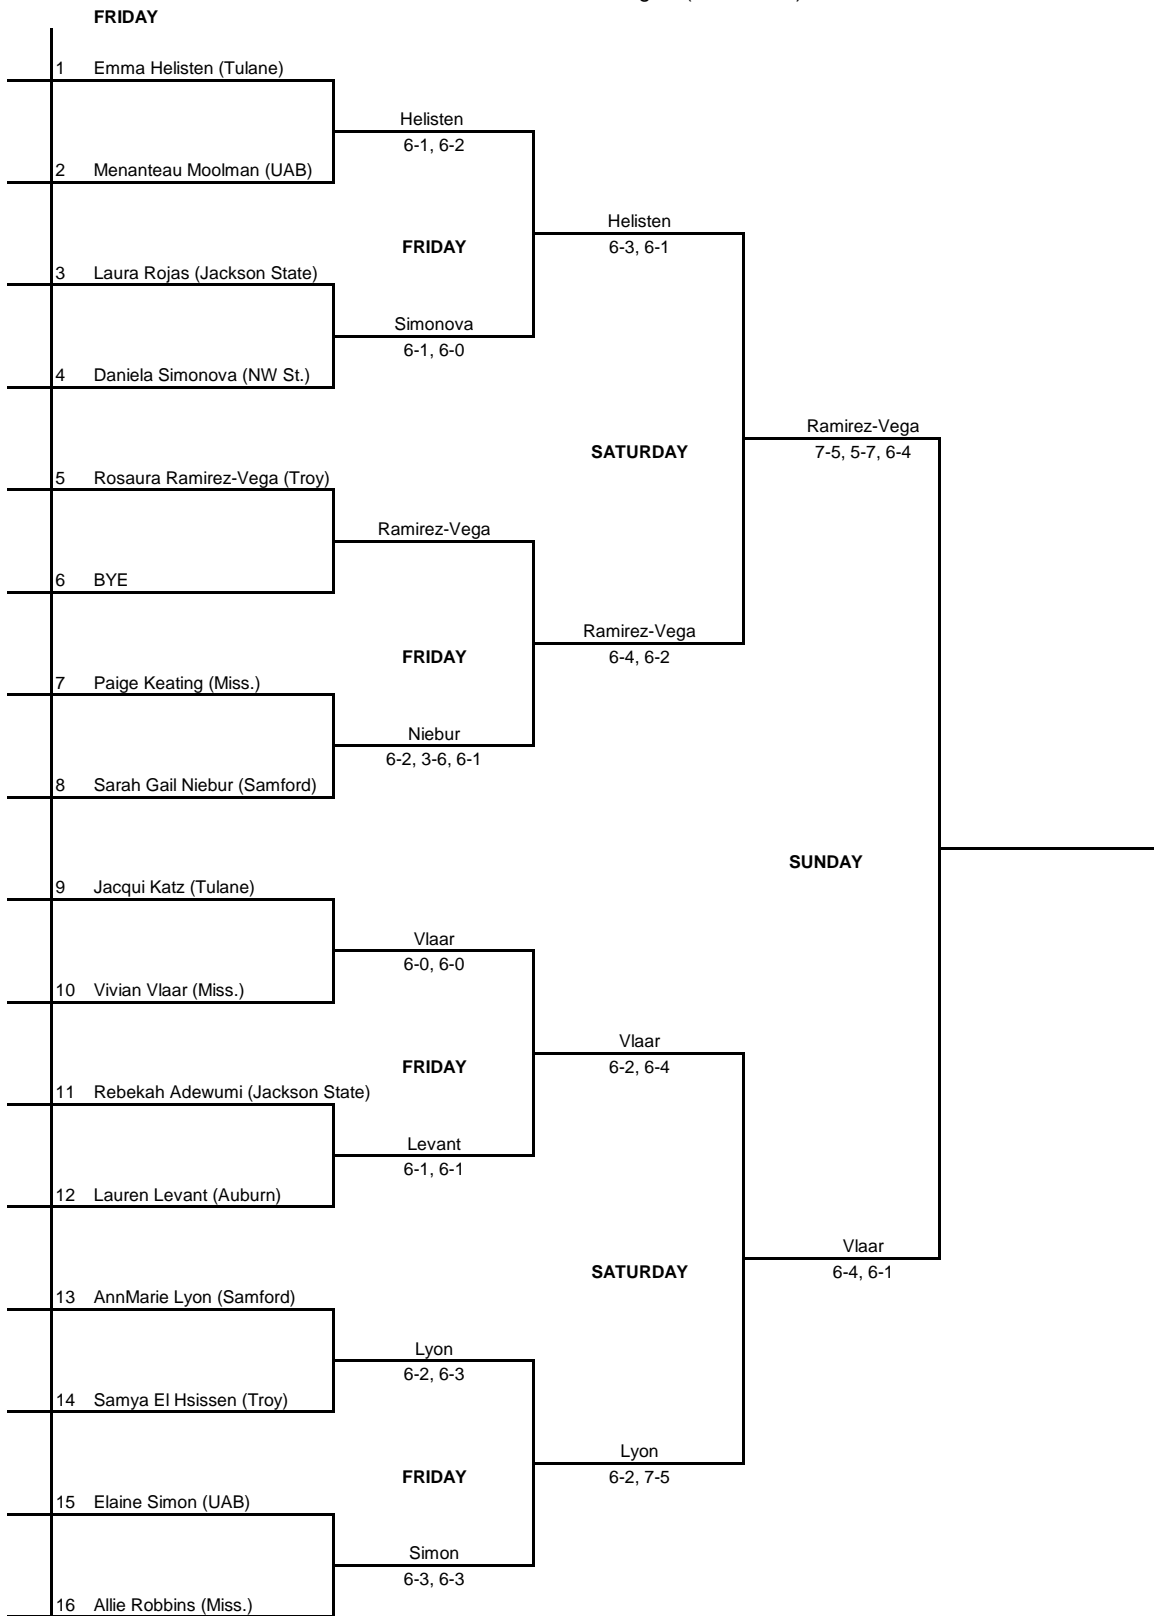

2012 USTA/ITA Southern Regional Championships

An Intercollegiate Tennis Association Sanctioned Event

Hosted by The University of Alabama (Oct. 19-22, 2012)

B Singles (Main Draw)