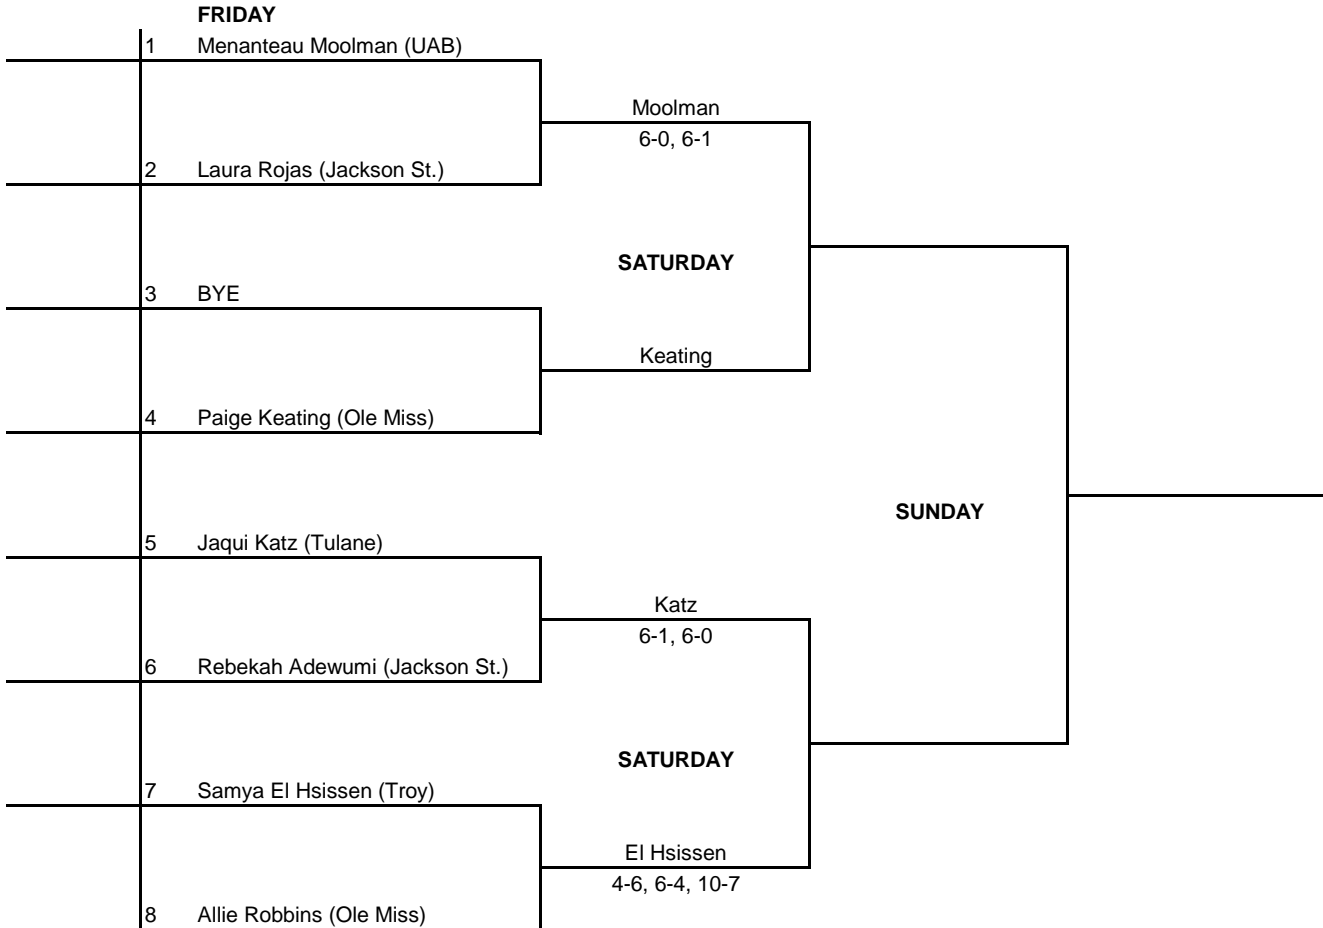

2012 USTA/ITA Southern Regional Championships

An Intercollegiate Tennis Association Sanctioned Event

Hosted by The University of Alabama (Oct. 19-22, 2012)

B Singles (Consolation Draw)