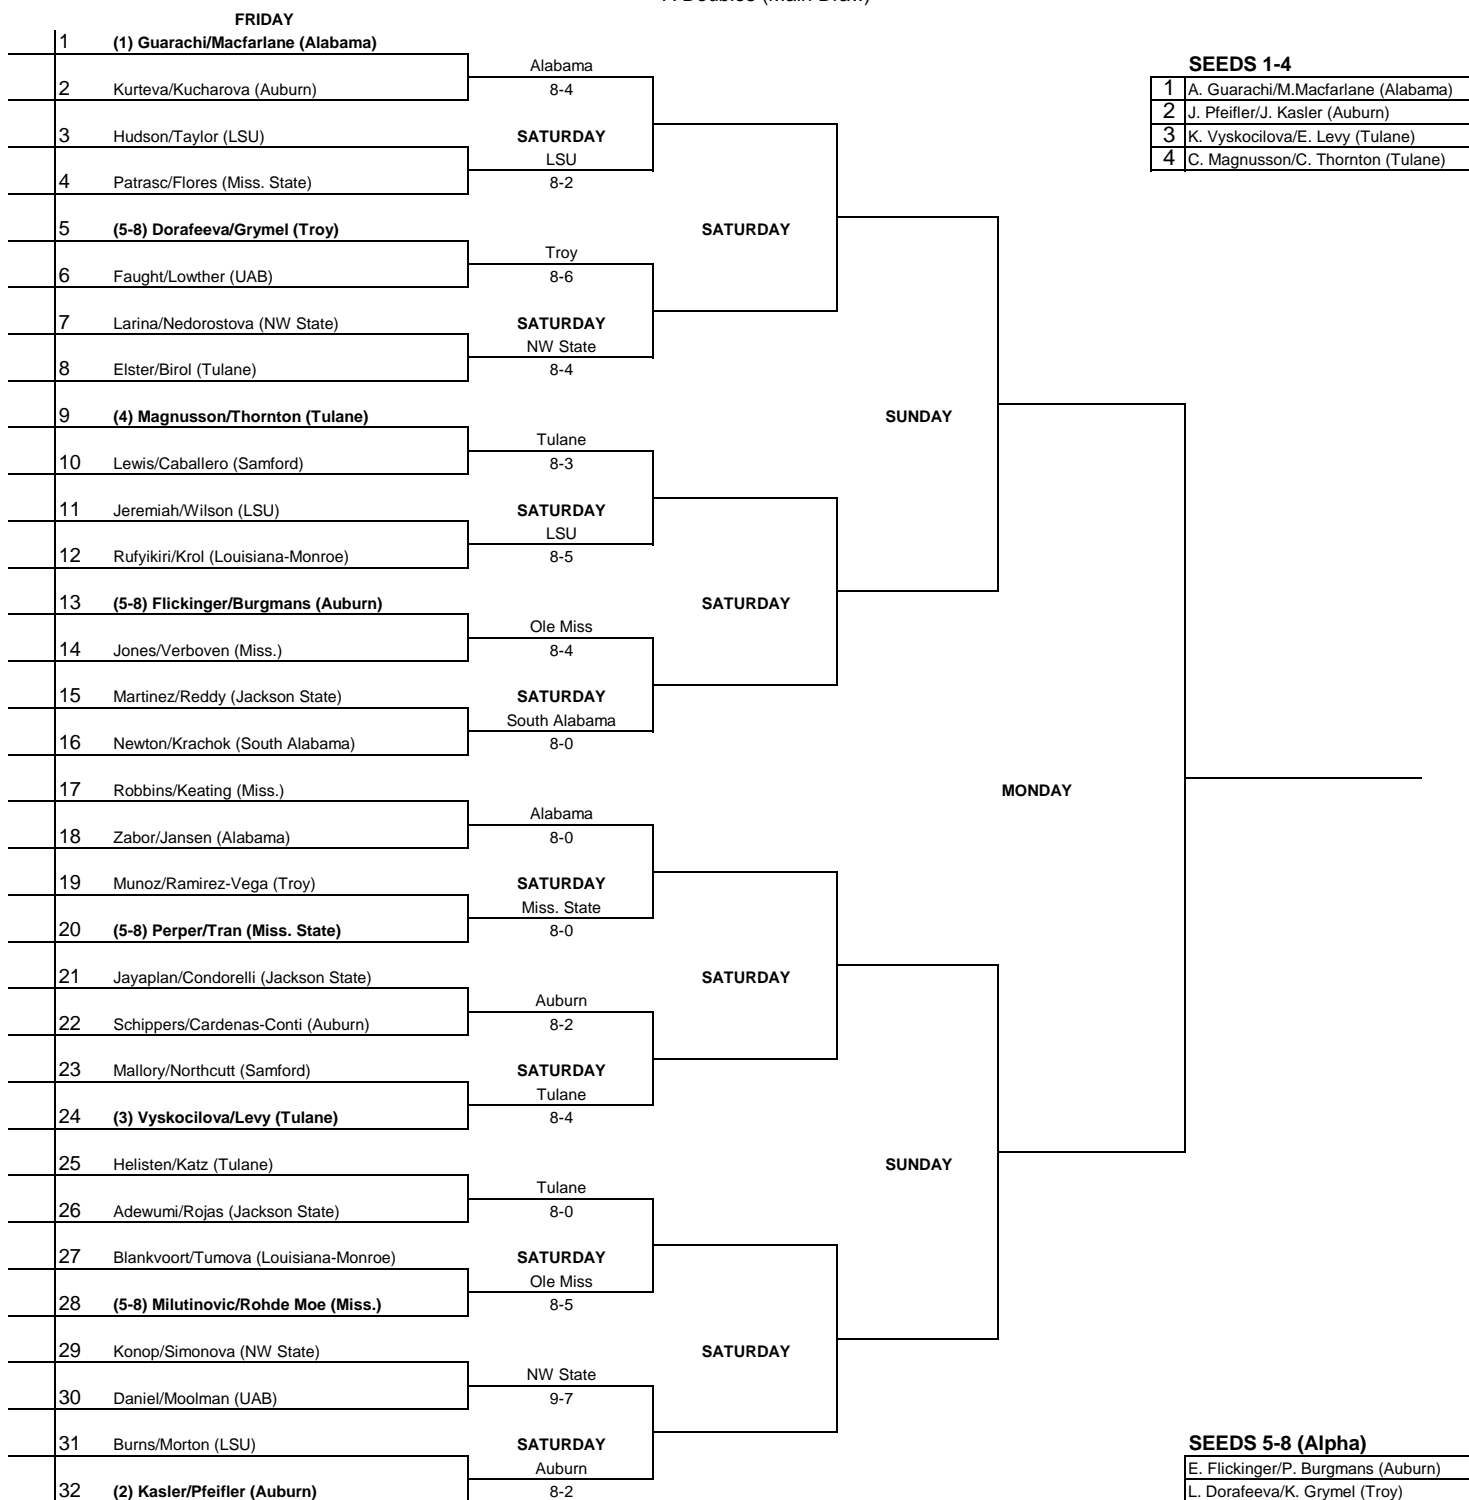

2012 USTA/ITA Southern Regional Championships

An Intercollegiate Tennis Association Sanctioned Event
Hosted by The University of Alabama (Oct. 19-22, 2012)

A Doubles (Main Draw)