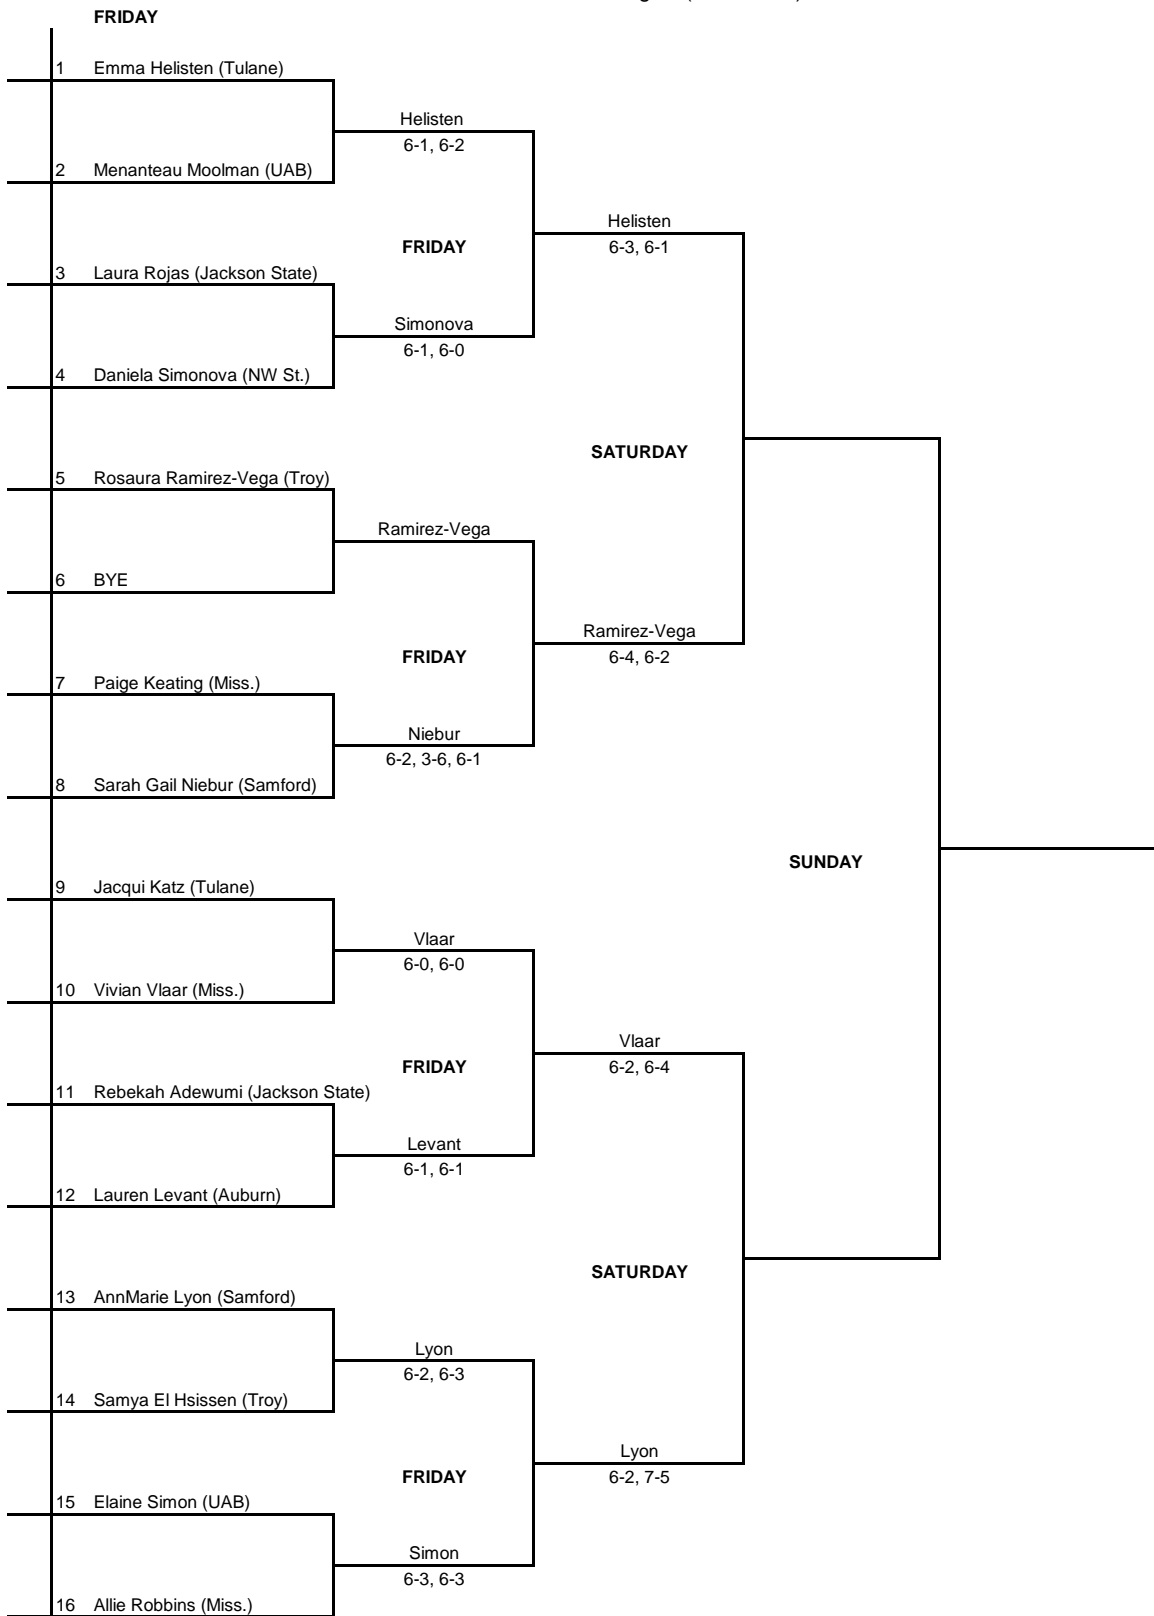

An Intercollegiate Tennis Association Sanctioned Event

Hosted by The University of Alabama (Oct. 19-22, 2012)

B Singles (Main Draw)

2012 USTA/ITA Southern Regional Championships

An Intercollegiate Tennis Association Sanctioned Event