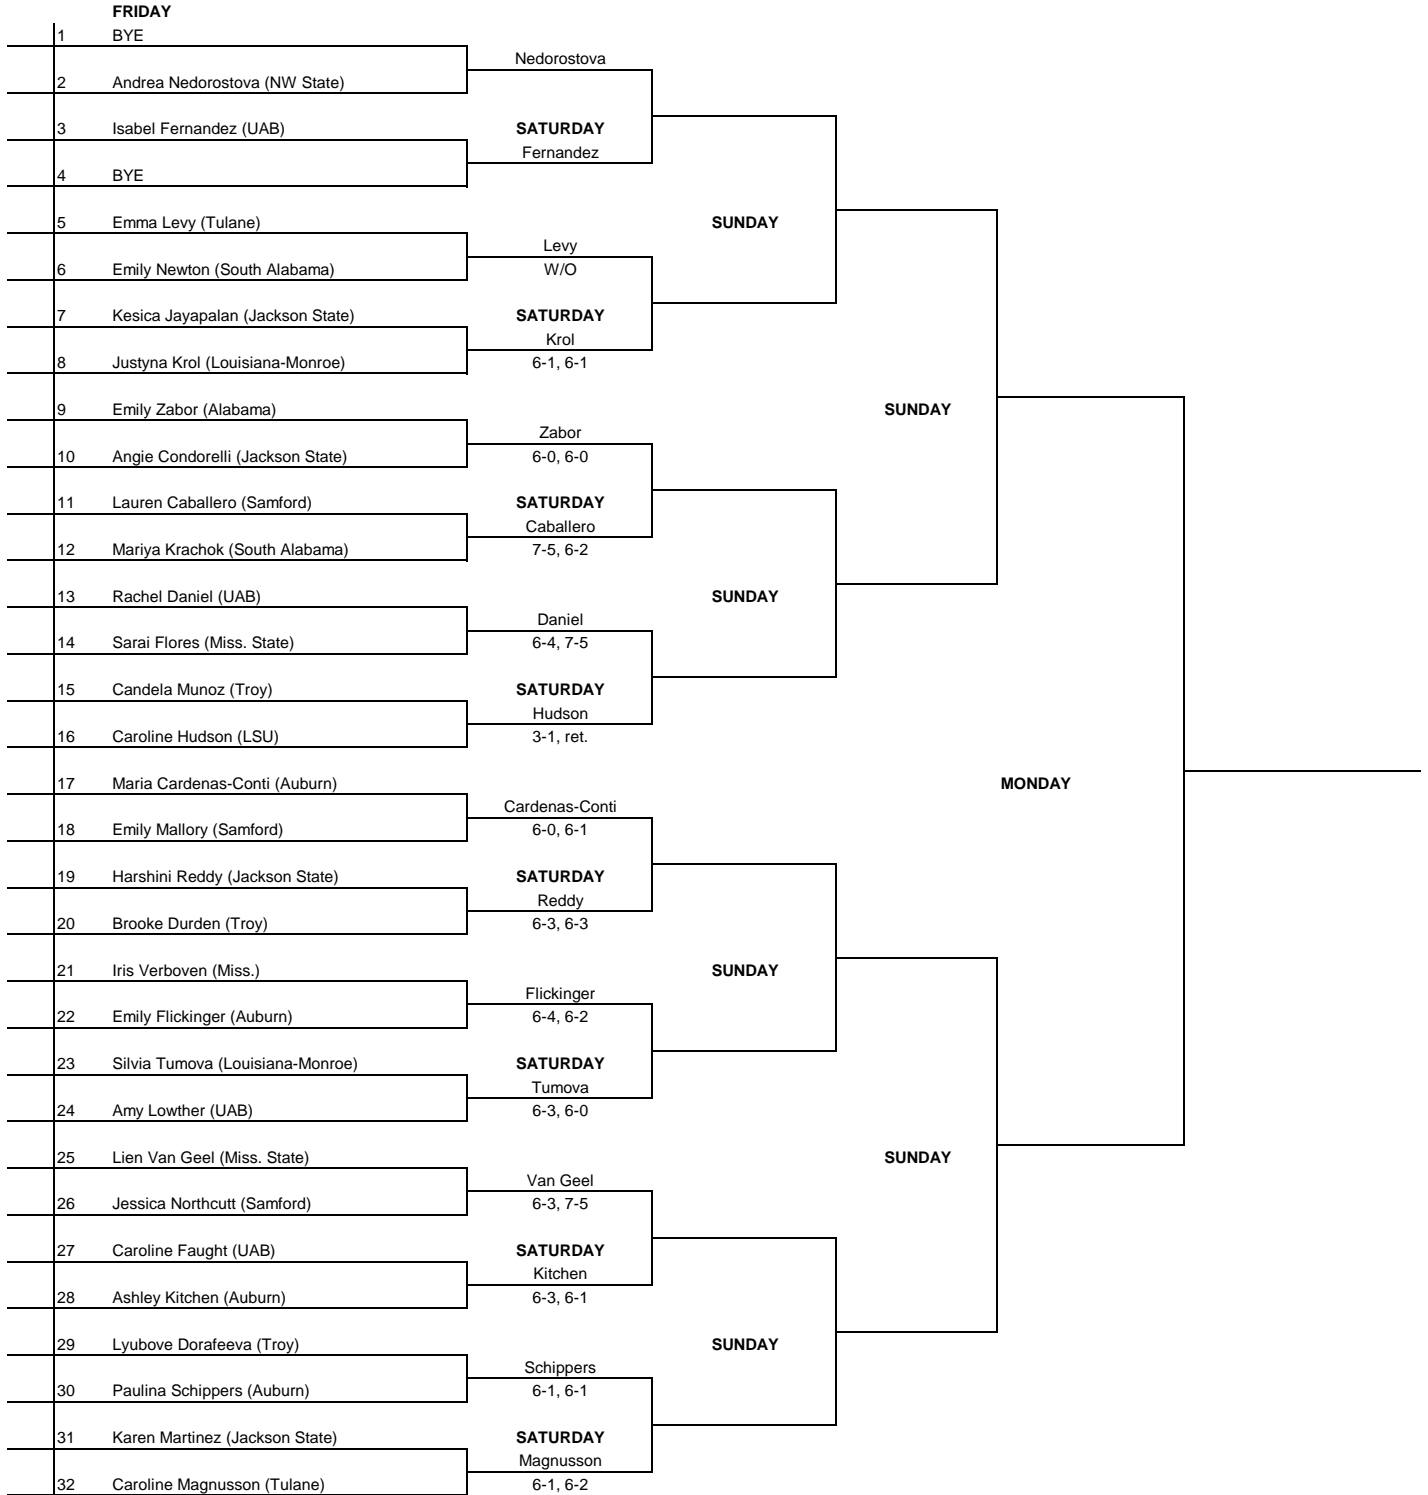

2012 USTA/ITA Southern Regional Championships

An Intercollegiate Tennis Association Sanctioned Event

Hosted by The University of Alabama (Oct. 19-22, 2012)

A Singles (Main Draw)

FRIDAY		FRIDAY				SEEDS 1-8	
1	(1) Alexa Guarachi (Alabama)					1	Alexa Guarachi (Alabama)
2	BYE	Guarachi				2	Caroline Rohde Moe (Miss.)
3	Andrea Nedorostova (NW State)		Guarachi			3	Klara Vyskocilova (Tulane)
4	Plamena Kurteva (Auburn)	Kurteva	6-1, 6-0			4	Jen Pfeiffer (Auburn)
5	(9-16) Pleun Burgmans (Auburn)	6-3, 6-2				5	Julia Jones (Miss.)
6	Isabel Fernandez (UAB)	Burgmans	SATURDAY			6	Alexandra Perper (Miss St.)
7	Kristin Lewis (Samford)	6-1, 6-1	Burgmans			7	Emma Levy (Tulane)
8	Naomi Tran (Miss. State)	Tran	6-0, 6-1			8	Maya Jansen (Alabama)
9	(7) Emma Levy (Tulane)	6-2, ret.					
10	Jackie Kasler (Auburn)	Kasler		SUNDAY			
11	Marija Milutinovic (Miss.)	6-3, 6-3	Kasler				
12	Emily Newton (South Alabama)	Milutinovic	7-5, 6-1				
13	(9-16) Georgiana Patrasc (Miss. St.)	6-4, 7-5					
14	Kesica Jayapalan (Jackson State)	Patrasc	SATURDAY				
15	Ariel Morton (LSU)	6-2, 6-3	Patrasc				
16	Justyna Krol (Louisiana-Monroe)	Morton	3-6, 6-2, 6-3				
17	(4) Jen Pfeiffer (Auburn)	7-6(7-1), 6-1					
18	Emily Zabor (Alabama)	Pfeiffer		SUNDAY			
19	Tatiana Larina (NW State)	7-5, 2-6, 6-2	Larina				
20	Angie Condorelli (Jackson State)	Larina	6-3, 6-7(4), 7-6(2)				
21	(9-16) Karoline Grymel (Troy)	6-2, 6-1					
22	Lauren Caballero (Samford)	Grymel	SATURDAY				
23	Mariya Krachok (South Alabama)	6-3, 7-6(5)	Grymel				
24	Hila Elster (Tulane)	Elster	7-5, 6-2				
25	(5) Julia Jones (Miss.)	7-6(7-3), 6-3					
26	Rachel Daniel (UAB)	Jones	SUNDAY				
27	Sarai Flores (Miss. State)	6-3, 4-6, 6-3	Jones				
28	Michala Kucharova (Auburn)	Kucharova	3-6, 6-2, 6-4				
29	(9-16) Ipek Birol (Tulane)	6-0, 6-0					
30	Candela Munoz (Troy)	Birol	SATURDAY				
31	Caroline Hudson (LSU)	3-6, 6-1, 6-0	Birol				
32	Sophie Rufyikiri (Louisiana-Monroe)	Rufyikiri	7-5, 6-2				
33	Maria Cardenas-Conti (Auburn)	6-3, 6-4					
34	Natalia Maynetto (Alabama)	Maynetto					
35	Emily Mallory (Samford)	6-0, 6-3	Maynetto				
36	(9-16) Caroline Thornton (Tulane)	Thornton	6-2, 6-2				
37	Harshini Reddy (Jackson State)	6-1, 6-3					
38	Mary Angela Martin (South Alabama)		SATURDAY				
39	Brooke Durden (Troy)	6-1, 6-3	Perper				
40	(6) Alexandra Perper (Miss. State)	Perper	6-2, 6-2				
41	Petra Farancova (Miss. State)	6-4, 6-1					
42	Iris Verboven (Miss.)	Ferancova		SUNDAY			
43	Ella Taylor (LSU)	6-4, 6-1	Taylor				
44	(9-16) Emily Flickinger (Auburn)	Taylor	6-0, 6-1				
45	Polina Konop (NW State)	6-3, 1-6, 6-0					
46	Silvia Tumova (Louisiana-Monroe)	Konop		SATURDAY			
47	Amy Lowther (UAB)	7-5, 6-3	Vyskocilova				
48	(3) Klara Vyskocilova (Tulane)	Vyskocilova	6-3, 6-1				
49	Jenny Hois (Tulane)	6-0, 6-0					
50	Lien Van Geel (Miss. State)	Hois		SUNDAY			
51	Jessica Northcutt (Samford)	6-0, 6-3	Burns				
52	(9-16) Kaitlin Burns (LSU)	Burns	6-3, 6-3				
53	Anja Cosovic (Troy)	6-0, 6-1					
54	Caroline Faught (UAB)	Cosovic		SATURDAY			
55	Ashley Kitchen (Auburn)	6-1, 6-3	Jansen				
56	(8) Maya Jansen (Alabama)	Jansen	6-2, 6-2				
57	Mary Jeremiah (LSU)	2-6, 6-1, 6-2					
58	Lyubove Dorofeeva (Troy)	Jeremiah		SUNDAY			
59	Paulina Schippers (Auburn)	6-7(5), 6-3, 6-1	Gawlik				
60	(9-16) Klaudia Gawlik (McNeese St.)	Gawlik	6-4, 6-3				
61	Karen Martinez (Jackson State)	6-3, 6-4					
62	Medy Blankvoort (Louisiana-Monroe)	Blankvoort		SATURDAY			
63	Caroline Magnusson (Tulane)	6-1, 6-1	Rohde Moe				
64	(2) Caroline Rohde Moe (Miss.)	Rohde Moe	6-3, 6-3				
		6-1, 6-2					

MONDAY

SEEDS 9-16 (Alpha)

1	Ipek Birol (Tulane)
2	Pleun Burgmans (Auburn)
3	Kaitlin Burns (LSU)
4	Emily Flickinger (Auburn)
5	Klaudia Gawlik (McNeese St.)
6	Karoline Grymel (Troy)
7	Georgiana Patrasc (Miss. St.)
8	Caroline Thornton (Tulane)

2012 USTA/ITA Southern Regional Championships
An Intercollegiate Tennis Association Sanctioned Event
Hosted by The University of Alabama (Oct. 19-22, 2012)

A Singles (Consolation Draw)