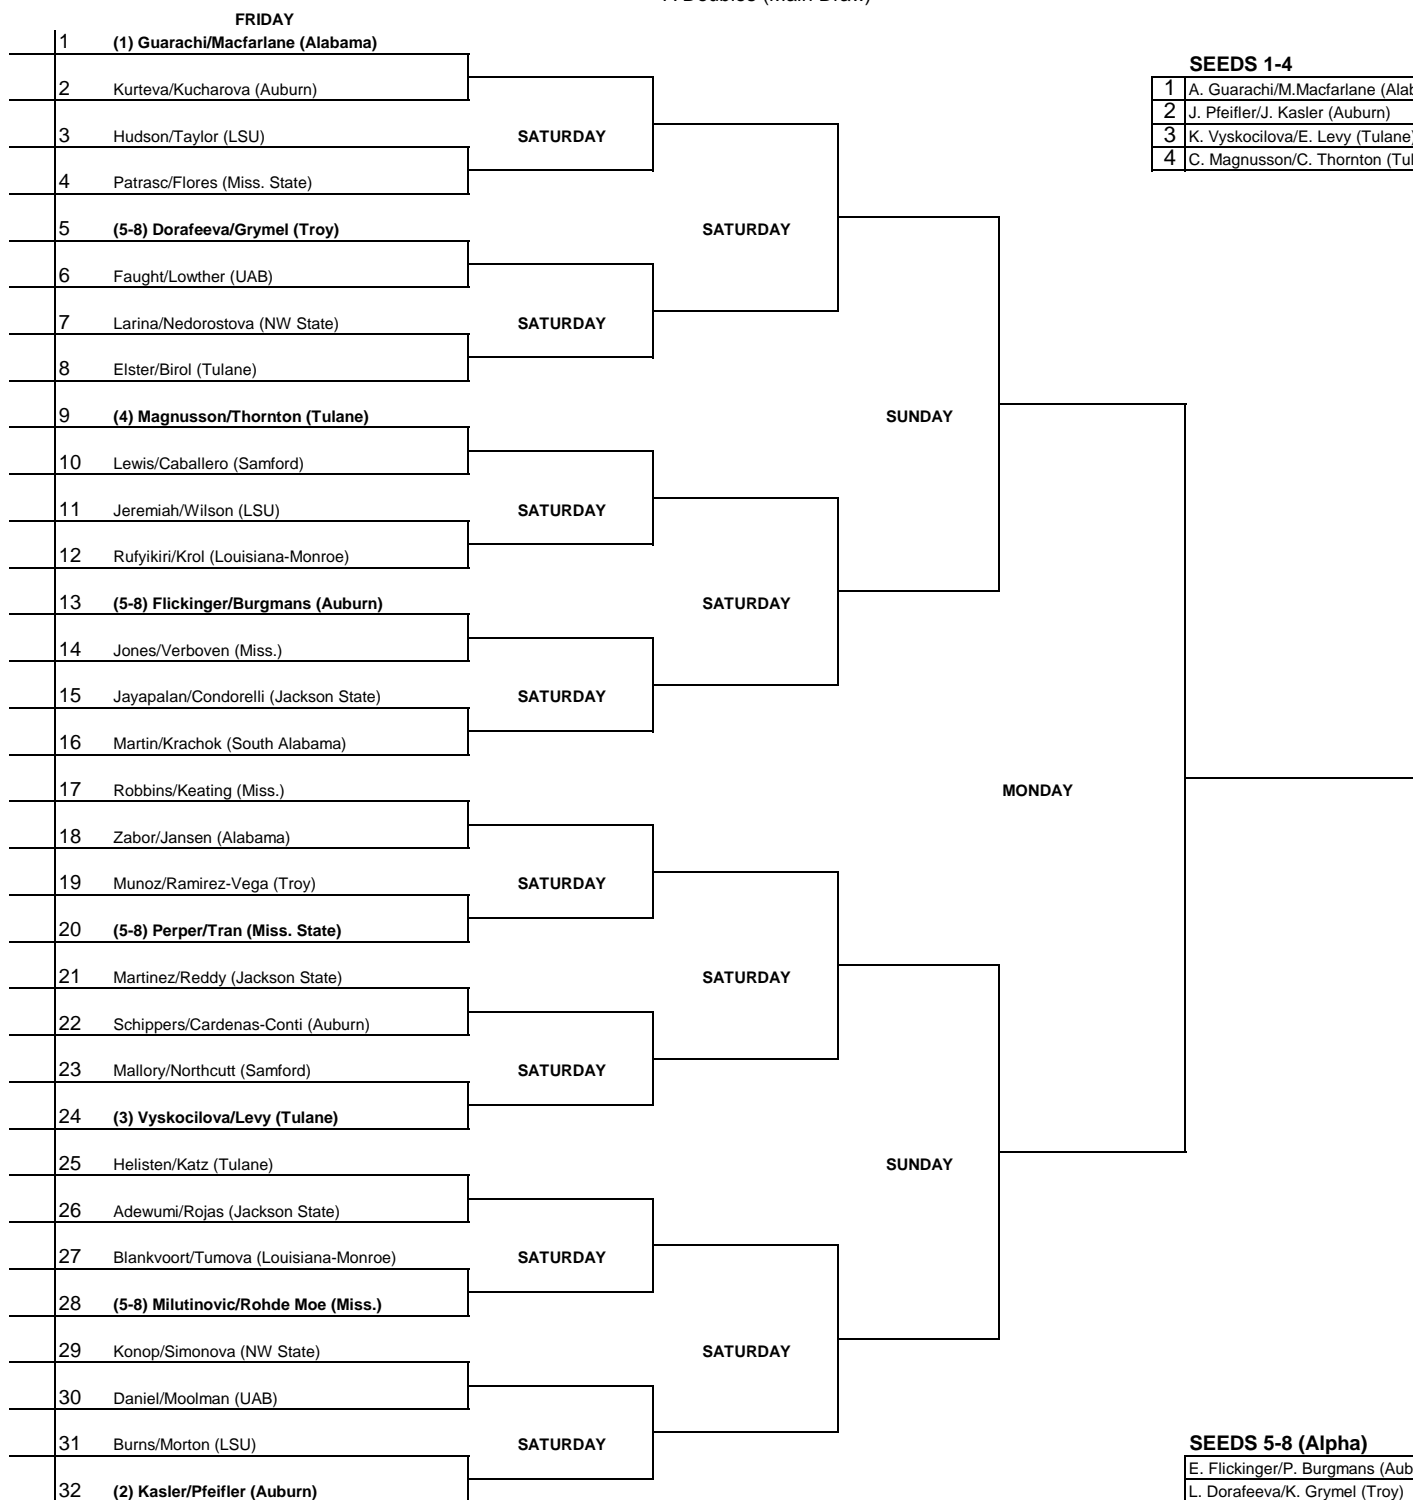

2012 USTA/ITA Southern Regional Championships

An Intercollegiate Tennis Association Sanctioned Event

Hosted by The University of Alabama (Oct. 19-22, 2012)

A Singles (Main Draw)

SEEDS 9-16 (Alpha)	
1	Ipek Birol (Tulane)
2	Pleun Burgmans (Auburn)
3	Kaitlin Burns (LSU)
4	Emily Flickinger (Auburn)
5	Klaudia Gawlik (McNeese St.)
6	Karoline Grymel (Troy)
7	Georgiana Patrasc (Miss. St.)
8	Caroline Thornton (Tulane)

2012 USTA/ITA Southern Regional Championships

An Intercollegiate Tennis Association Sanctioned Event

Hosted by The University of Alabama (Oct. 19-22, 2012)

B Singles (Main Draw)

2012 USTA/ITA Southern Regional Championships

An Intercollegiate Tennis Association Sanctioned Event
 Hosted by The University of Alabama (Oct. 19-22, 2012)

A Doubles (Main Draw)

2012 USTA/ITA Southern Regional Championships

An Intercollegiate Tennis Association Sanctioned Event

Hosted by The University of Alabama (Oct. 19-22, 2012)

B Doubles

Levant/Kitchen (Auburn)

FRIDAY

Lyon/Niebur (Samford)

Fernandez/Simon (UAB)

FRIDAY

Durden/Cosovic (Troy)