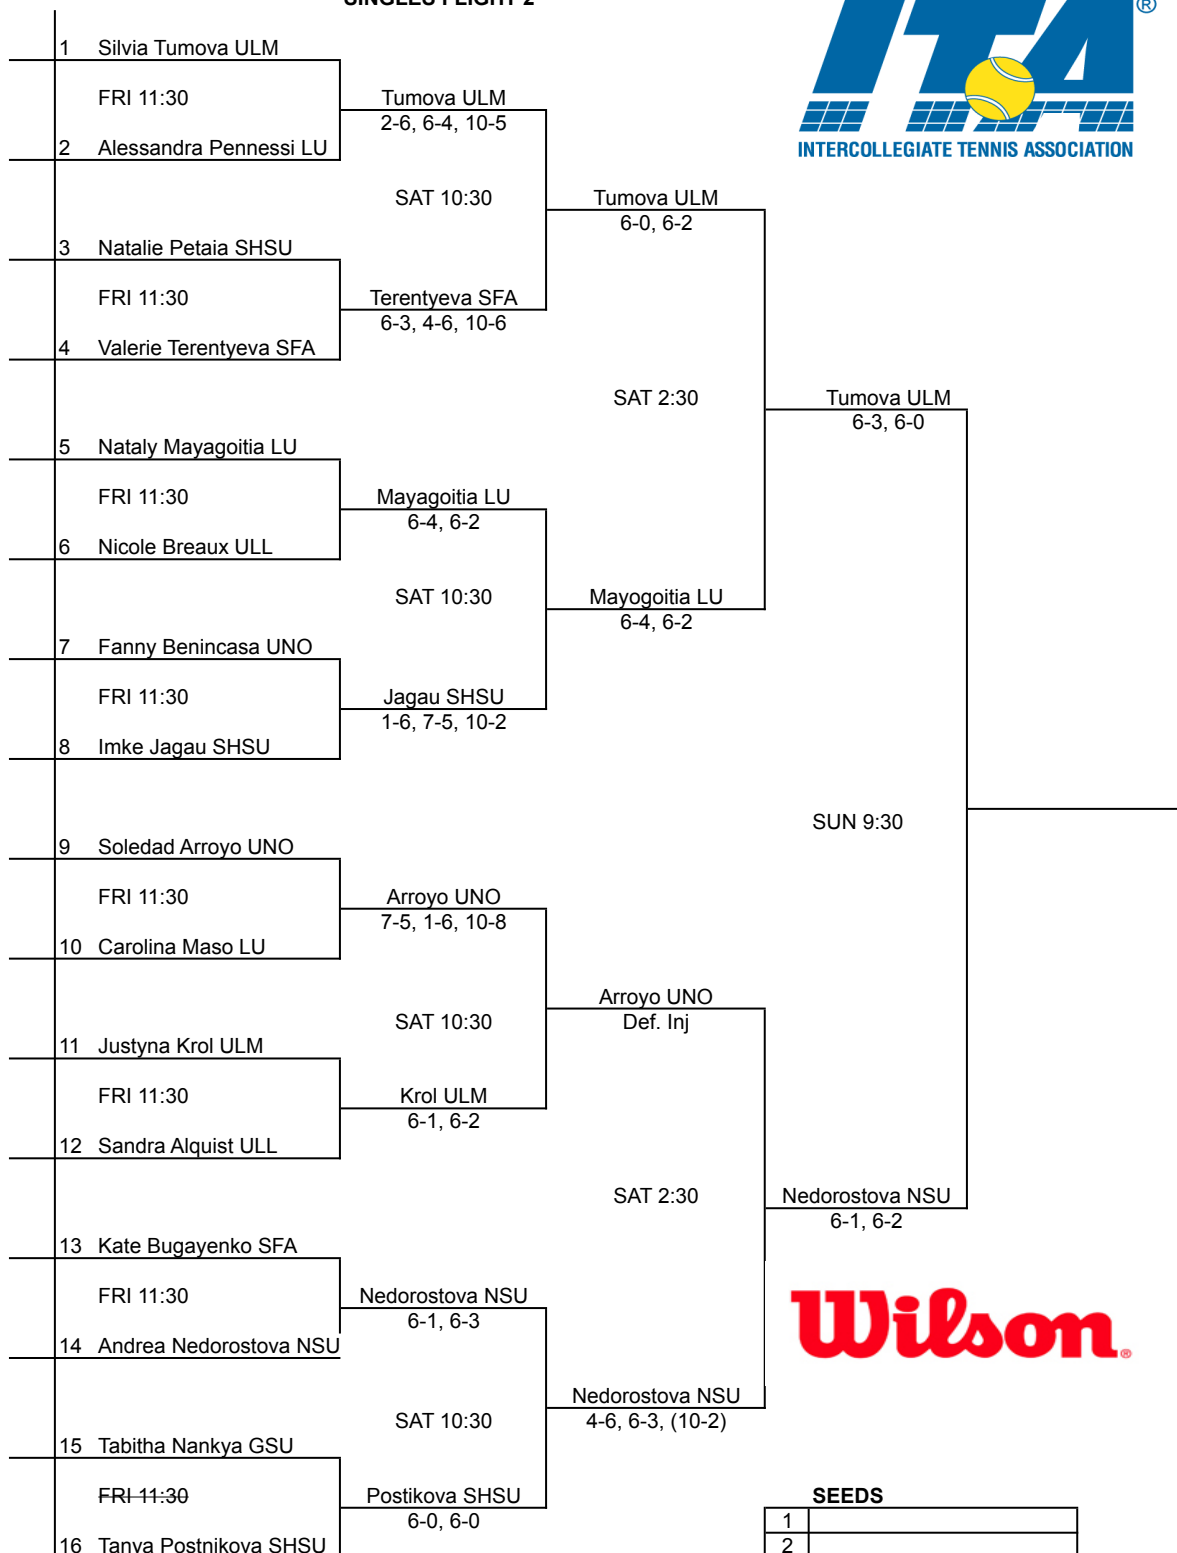

NSU Lady Demon Fall Invite

An Intercollegiate Tennis Association Sanctioned Event
 Hosted by Northwestern State University October 12-14, 2012

SINGLES FLIGHT 1

SEEDS

1	
2	
3	
4	

NSU Lady Demon Fall Invite
An Intercollegiate Tennis Association Sanctioned Event
Hosted by Northwestern State University October 12-14, 2012

SINGLES FLIGHT 1 CONSOLATION

1	Mortimore SHSU		
	SAT 8:30	Mortimore SHSU	
		6-0, 6-2	
2	Lanier USM		
	SAT 12:30	Mortimore SHSU	
		4-6, 6-3, 10-5	
3	Sans UNO		
	SAT 8:30	Sans	
		6-1, 6-0	
4	Stephenson GSU		
		SUN 9:30	
5	Martic UNO		
	SAT 8:30	Porte LU	
		Def. Inj	
6	Porte LU		
	SAT 12:30	Porte LU	
		6-1, 6-0	
7	Currie SHSU		
	SAT 8:30	Czudek LU	
		Def. Inj	
8	Czudek LU		

SEEDS

1	
2	
3	
4	

NSU Lady Demon Fall Invite

An Intercollegiate Tennis Association Sanctioned Event
 Hosted by Northwestern State University October 12-14, 2012

SINGLES FLIGHT 2

SEEDS

1	
2	
3	
4	

NSU Lady Demon Fall Invite

An Intercollegiate Tennis Association Sanctioned Event
 Hosted by Northwestern State University October 12-14, 2012

SINGLES FLIGHT 2 CONSOLATION

1	Pennessi LU		
		Pennessi LU	
	SAT 10:30	7-5, 6-3	
2	Petaia SHSU		
		SAT 2:30	Breaux UL
		6-4, 6-3	
3	Breaux ULL		
	SAT 10:30	Breaux ULL	
		6-2, 6-2	
4	Benincasa UNO		
		SUN 9:30	
5	Maso LU		
		Maso LU	
	SAT 10:30	6-2, 6-1	
6	Alquist ULL		
		SAT 2:30	Bugayenko SFA
		6-3, 6-2	
7	Bugayenko SFA		
	SAT 10:30	Bugayenko SFA	
		6-1, 6-1	
8	Nankya GSU		