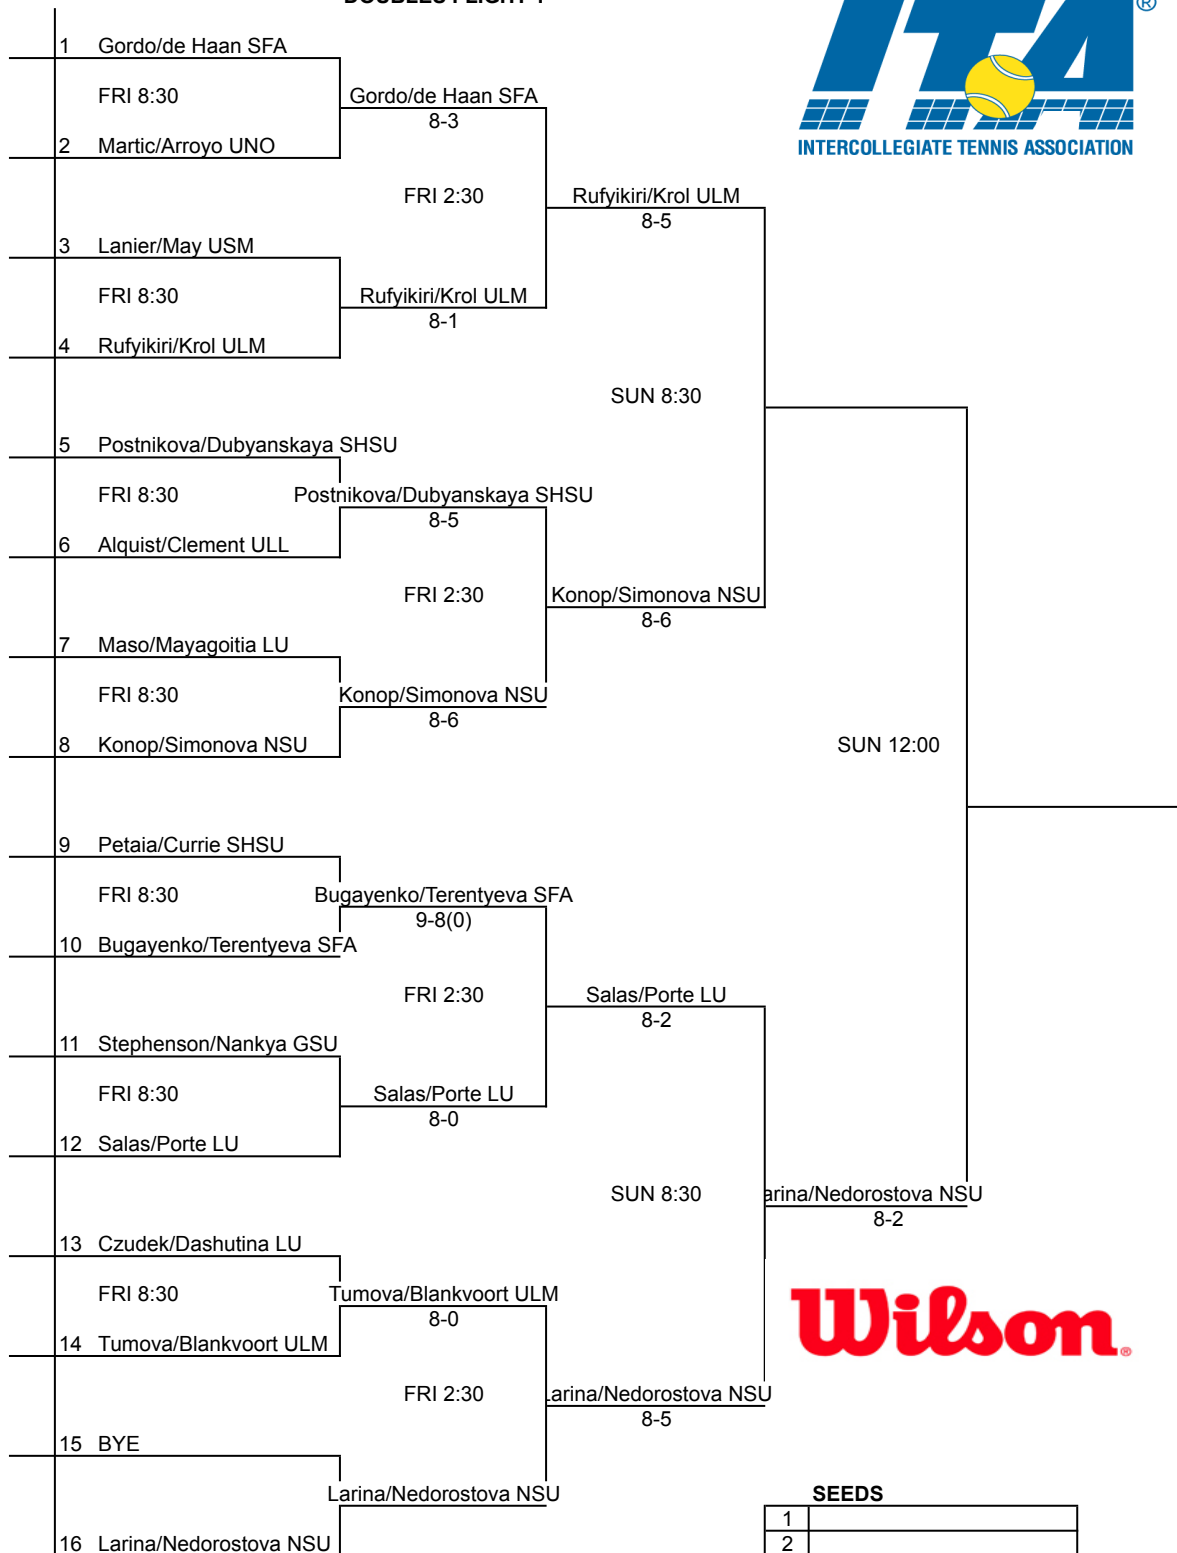

NSU Lady Demon Fall Invite

An Intercollegiate Tennis Association Sanctioned Event
 Hosted by Northwestern State University October 12-14, 2012

SINGLES FLIGHT 1

SEEDS

1	
2	
3	
4	

NSU Lady Demon Fall Invite
An Intercollegiate Tennis Association Sanctioned Event
Hosted by Northwestern State University October 12-14, 2012

SEEDS

1	
2	
3	
4	

NSU Lady Demon Fall Invite

An Intercollegiate Tennis Association Sanctioned Event
 Hosted by Northwestern State University October 12-14, 2012

SINGLES FLIGHT 3

SEEDS

1	
2	
3	
4	

NSU Lady Demon Fall Invite
An Intercollegiate Tennis Association Sanctioned Event
 Hosted by Northwestern State University October 12-14, 2012

SINGLES FLIGHT 3 CONSOLATION

SEEDS

1	
2	
3	
4	

NSU Lady Demon Fall Invite

An Intercollegiate Tennis Association Sanctioned Event
 Hosted by Northwestern State University October 12-14, 2012

DOUBLES FLIGHT 1

SEEDS

1	
2	
3	
4	

NSU Lady Demon Fall Invite
An Intercollegiate Tennis Association Sanctioned Event
 Hosted by Northwestern State University October 12-14, 2012

DOUBLES FLIGHT 1 CONSOLATION

1	Martic/Arroyo	
		Lanier/May
	FRI 3:30	5-2 Ret.
2	Lanier/May USM	
		SUN 8:30
		Lanier/May
3	Alquist/Clement ULL	8-5
		Maso/Mayagoitia LU
	FRI 3:30	8-4
4	Maso/Mayagoitia LU	
		SUN 12:00
5	Petaia/Curry SHSU	
		Petaia/Curry
	FRI 3:30	8-1
6	Stephenson/Nankya GSU	
		SUN 8:30
7	Czudeck/Dashutina LU	
		Czudeck/Dashutina LU
8	FRI 3:30	
	BYE	