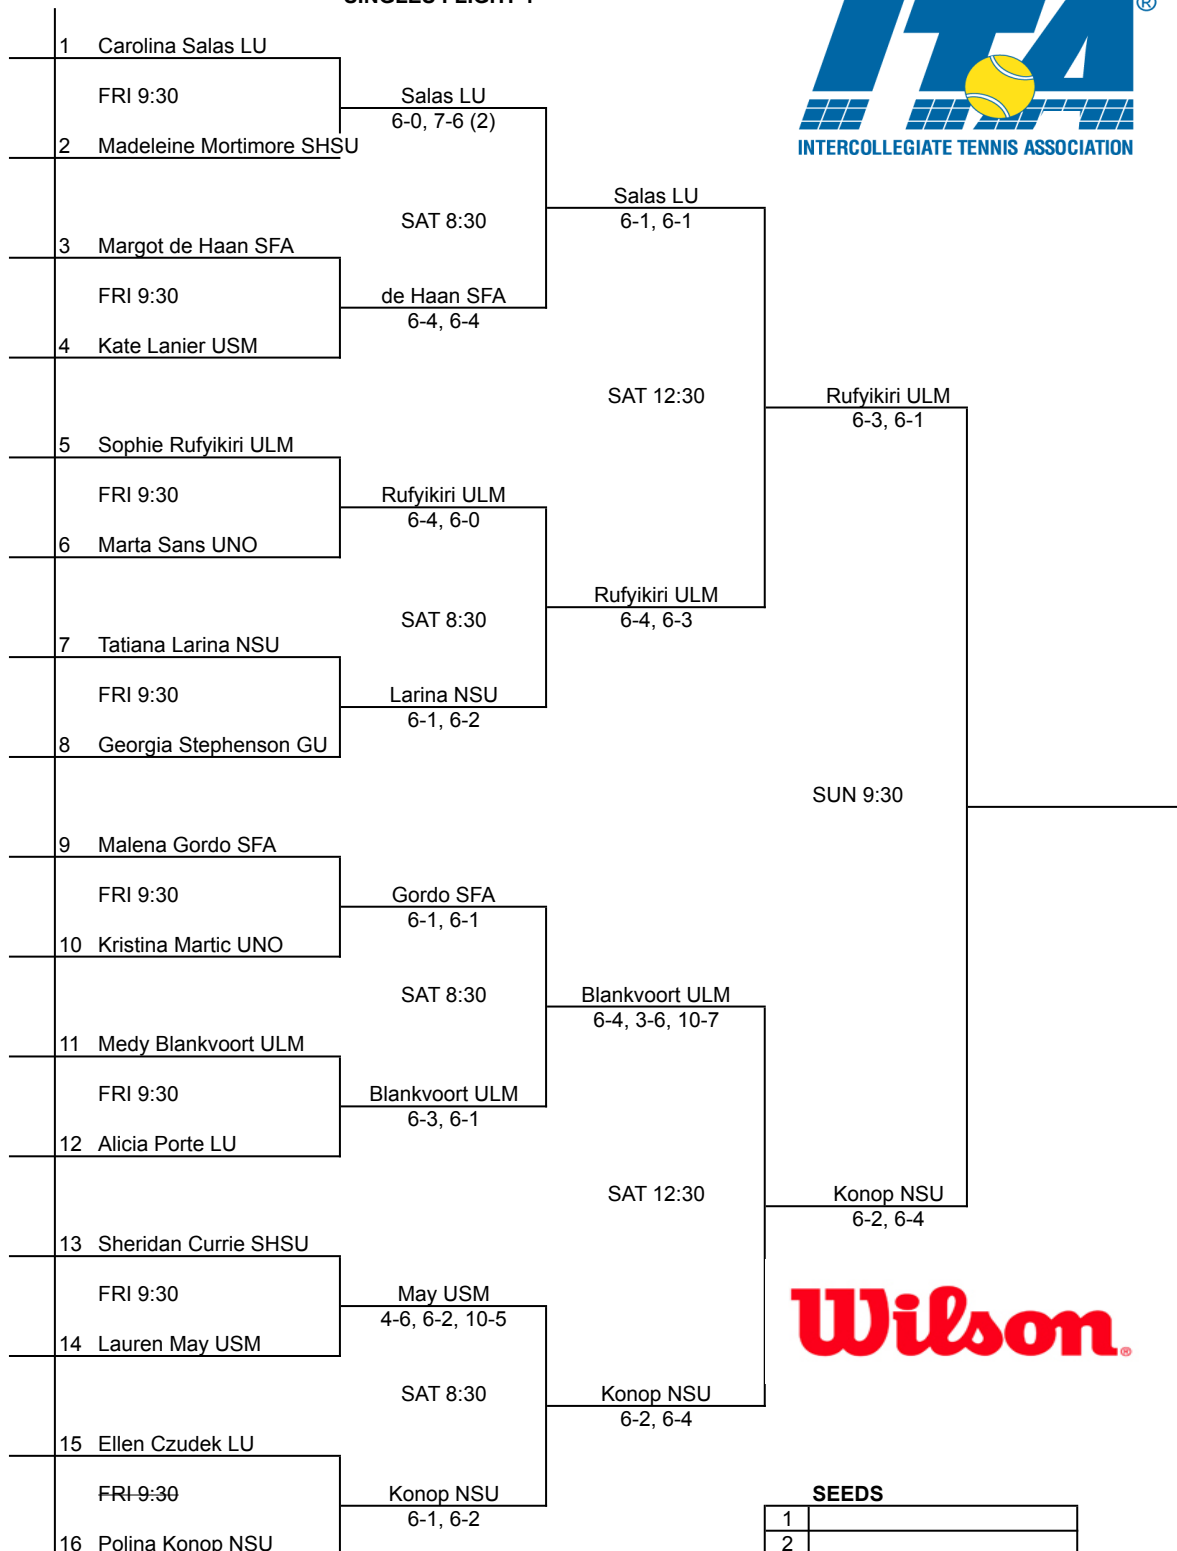

NSU Lady Demon Fall Invite

An Intercollegiate Tennis Association Sanctioned Event
 Hosted by Northwestern State University October 12-14, 2012

SINGLES FLIGHT 1

SEEDS

1	
2	
3	
4	

NSU Lady Demon Fall Invite
An Intercollegiate Tennis Association Sanctioned Event
Hosted by Northwestern State University October 12-14, 2012

SEEDS

1	
2	
3	
4	

NSU Lady Demon Fall Invite

An Intercollegiate Tennis Association Sanctioned Event
 Hosted by Northwestern State University October 12-14, 2012

SINGLES FLIGHT 2

SEEDS

1	
2	
3	
4	

NSU Lady Demon Fall Invite