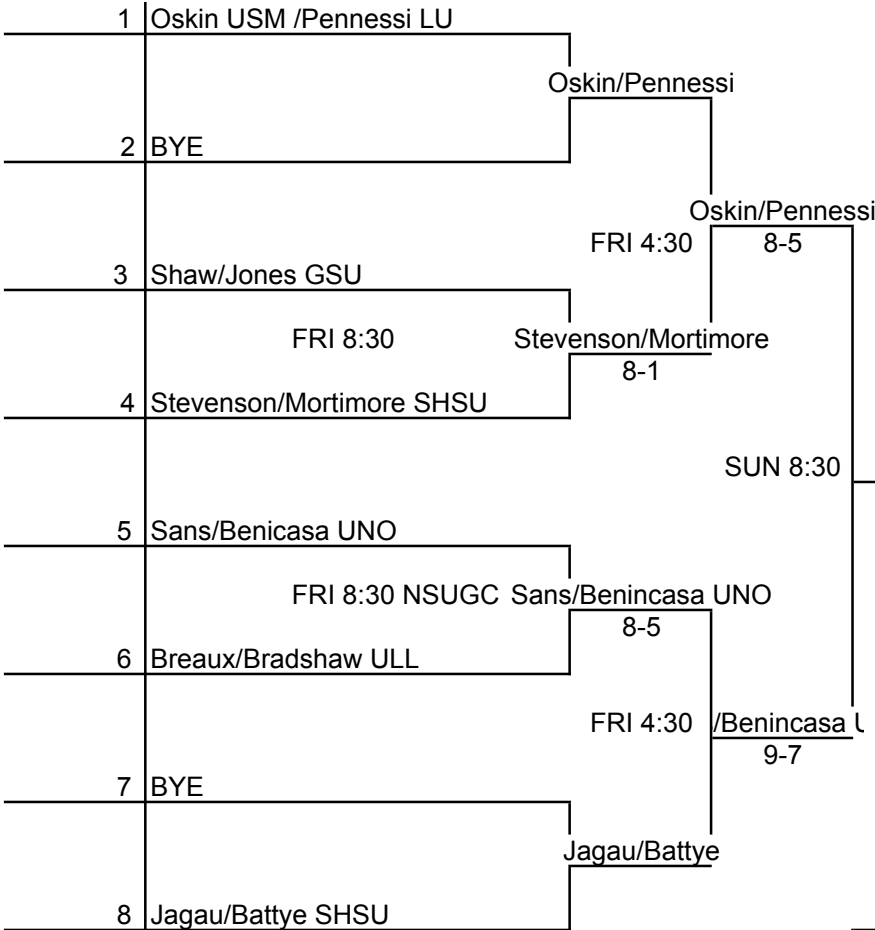

NSU Lady Demon Fall Invite

An Intercollegiate Tennis Association Sanctioned Event
 Hosted by Northwestern State University October 12-14, 2012

SINGLES FLIGHT 1

SEEDS

1	
2	
3	
4	

NSU Lady Demon Fall Invite
An Intercollegiate Tennis Association Sanctioned Event
Hosted by Northwestern State University October 12-14, 2012

SINGLES FLIGHT 3 CONSOLATION

SEEDS

1	
2	
3	
4	

NSU Lady Demon Fall Invite

An Intercollegiate Tennis Association Sanctioned Event
 Hosted by Northwestern State University October 12-14, 2012

DOUBLES FLIGHT 1

SEEDS

1	
2	
3	
4	

NSU Lady Demon Fall Invite
An Intercollegiate Tennis Association Sanctioned Event
 Hosted by Northwestern State University October 12-14, 2012

DOUBLES FLIGHT 1 CONSOLATION

1	Martic/Arroyo	
		Lanier/May
	FRI 3:30	5-2 Ret.
2	Lanier/May USM	
		SUN 8:30
		Lanier/May
3	Alquist/Clement ULL	8-5
		Maso/Mayagoitia LU
	FRI 3:30	8-4
4	Maso/Mayagoitia LU	
		SUN 12:00
5	Petaia/Curry SHSU	
		Petaia/Curry
	FRI 3:30	8-1
6	Stephenson/Nankya GSU	
		SUN 8:30
7	Czudeck/Dashutina LU	
		Czudeck/Dashutina LU
8	FRI 3:30	
	BYE	

SEEDS

1	
2	
3	
4	

NSU Lady Demon Fall Invite
An Intercollegiate Tennis Association Sanctioned Event
 Hosted by Northwestern State University October 12-14, 2012

DOUBLES FLIGHT 2

SEEDS

1	
2	
3	
4	

NSU Lady Demon Fall Invite
An Intercollegiate Tennis Association Sanctioned Event
 Hosted by Northwestern State University October 12-14, 2012