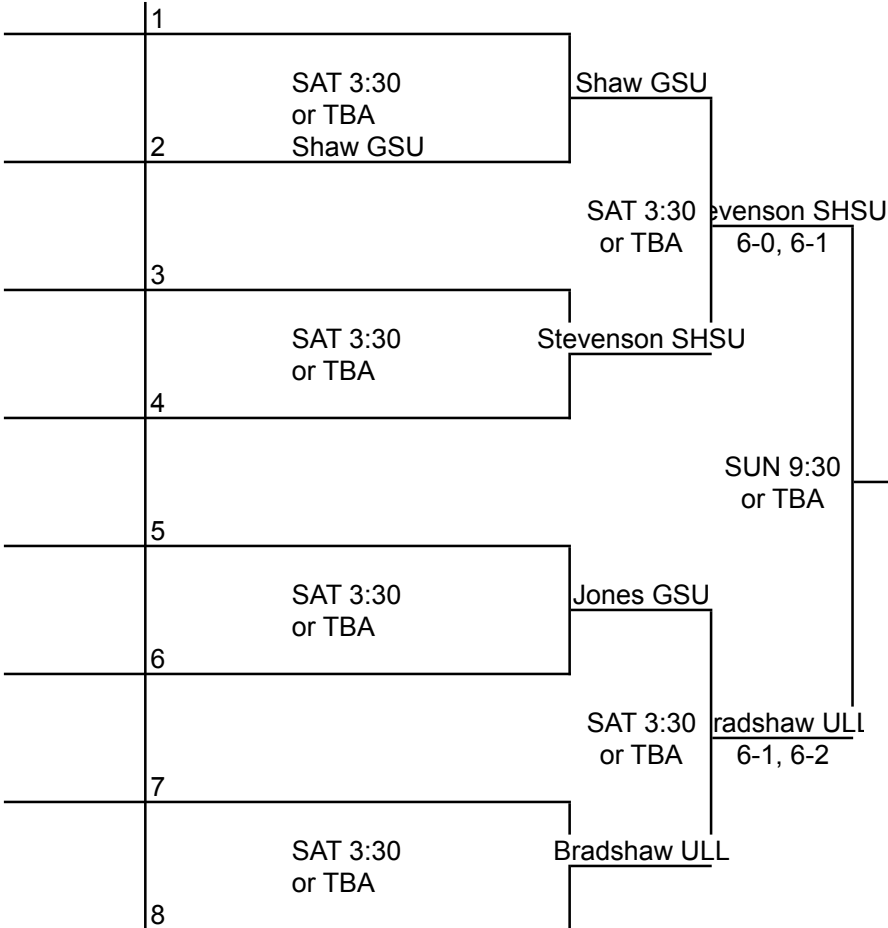

NSU Lady Demon Fall Invite

An Intercollegiate Tennis Association Sanctioned Event
 Hosted by Northwestern State University October 12-14, 2012

SINGLES FLIGHT 1

SEEDS

1	
2	
3	
4	

NSU Lady Demon Fall Invite
An Intercollegiate Tennis Association Sanctioned Event
Hosted by Northwestern State University October 12-14, 2012

An Intercollegiate Tennis Association Sanctioned Event
 Hosted by Northwestern State University October 12-14, 2012

SINGLES FLIGHT 2 CONSOLATION

1	Pennessi LU		
		Pennessi LU	
	SAT 10:30	7-5, 6-3	
2	Petaia SHSU		
		SAT 2:30	Breaux UL
		6-4, 6-3	
3	Breaux ULL		
	SAT 10:30	Breaux ULL	
		6-2, 6-2	
4	Benincasa UNO		
		SUN 9:30	
5	Maso LU		
		Maso LU	
	SAT 10:30	6-2, 6-1	
6	Alquist ULL		
		SAT 2:30	Bugayenko SFA
		6-3, 6-2	
7	Bugayenko SFA		
	SAT 10:30	Bugayenko SFA	
		6-1, 6-1	
8	Nankya GSU		

SEEDS

1	
2	
3	
4	

NSU Lady Demon Fall Invite

An Intercollegiate Tennis Association Sanctioned Event
 Hosted by Northwestern State University October 12-14, 2012

SINGLES FLIGHT 3

SEEDS

1	
2	
3	
4	

NSU Lady Demon Fall Invite
An Intercollegiate Tennis Association Sanctioned Event
 Hosted by Northwestern State University October 12-14, 2012

SINGLES FLIGHT 3 CONSOLATION

SEEDS

1	
2	
3	
4	

NSU Lady Demon Fall Invite

An Intercollegiate Tennis Association Sanctioned Event
 Hosted by Northwestern State University October 12-14, 2012

DOUBLES FLIGHT 1