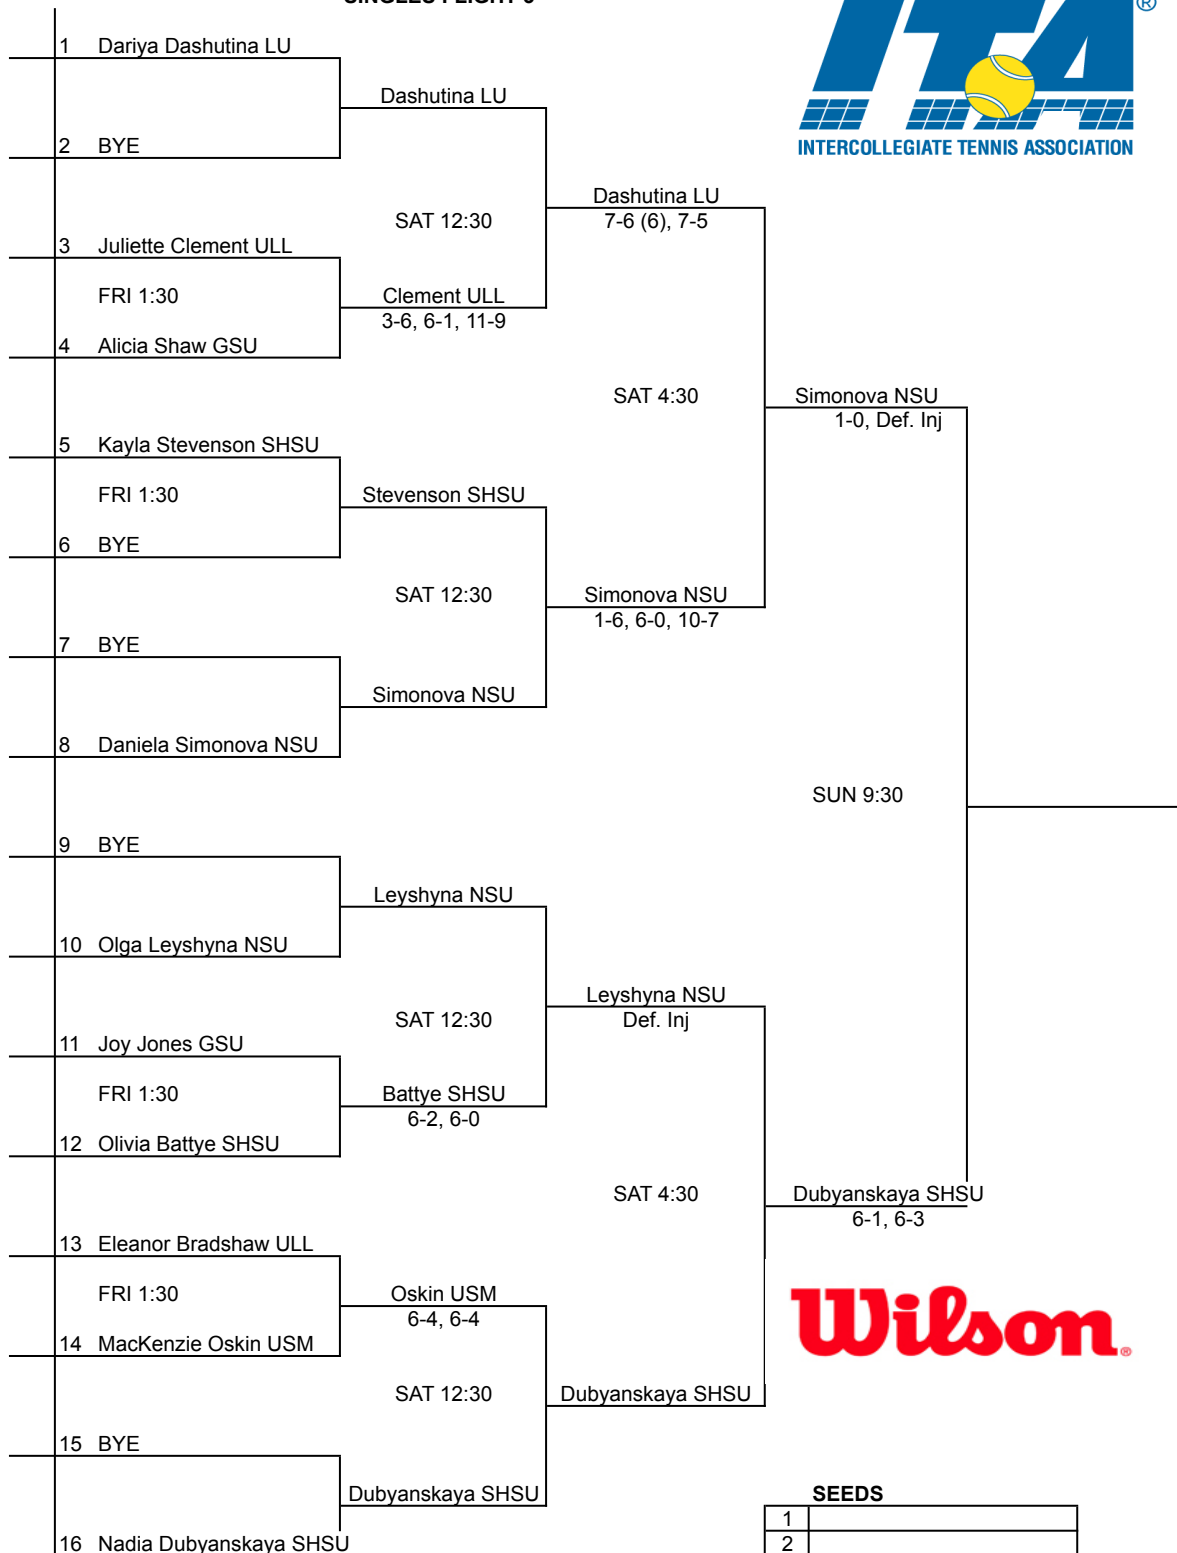

NSU Lady Demon Fall Invite

An Intercollegiate Tennis Association Sanctioned Event
 Hosted by Northwestern State University October 12-14, 2012

SINGLES FLIGHT 1

SEEDS

1	
2	
3	
4	

NSU Lady Demon Fall Invite
An Intercollegiate Tennis Association Sanctioned Event
Hosted by Northwestern State University October 12-14, 2012

SEEDS

1	
2	
3	
4	

NSU Lady Demon Fall Invite

An Intercollegiate Tennis Association Sanctioned Event
 Hosted by Northwestern State University October 12-14, 2012

SINGLES FLIGHT 2

SEEDS

1	
2	
3	
4	

NSU Lady Demon Fall Invite

An Intercollegiate Tennis Association Sanctioned Event
 Hosted by Northwestern State University October 12-14, 2012

SINGLES FLIGHT 2 CONSOLATION

1	Pennessi LU		
		Pennessi LU	
	SAT 10:30	7-5, 6-3	
2	Petaia SHSU		
		SAT 2:30	Breaux UL
		6-4, 6-3	
3	Breaux ULL		
	SAT 10:30	Breaux ULL	
		6-2, 6-2	
4	Benincasa UNO		
		SUN 9:30	
5	Maso LU		
		Maso LU	
	SAT 10:30	6-2, 6-1	
6	Alquist ULL		
		SAT 2:30	Bugayenko SFA
		6-3, 6-2	
7	Bugayenko SFA		
	SAT 10:30	Bugayenko SFA	
		6-1, 6-1	
8	Nankya GSU		

SEEDS

1	
2	
3	
4	

NSU Lady Demon Fall Invite

An Intercollegiate Tennis Association Sanctioned Event
 Hosted by Northwestern State University October 12-14, 2012

SINGLES FLIGHT 3

SEEDS

1	
2	
3	
4	

NSU Lady Demon Fall Invite
An Intercollegiate Tennis Association Sanctioned Event
 Hosted by Northwestern State University October 12-14, 2012