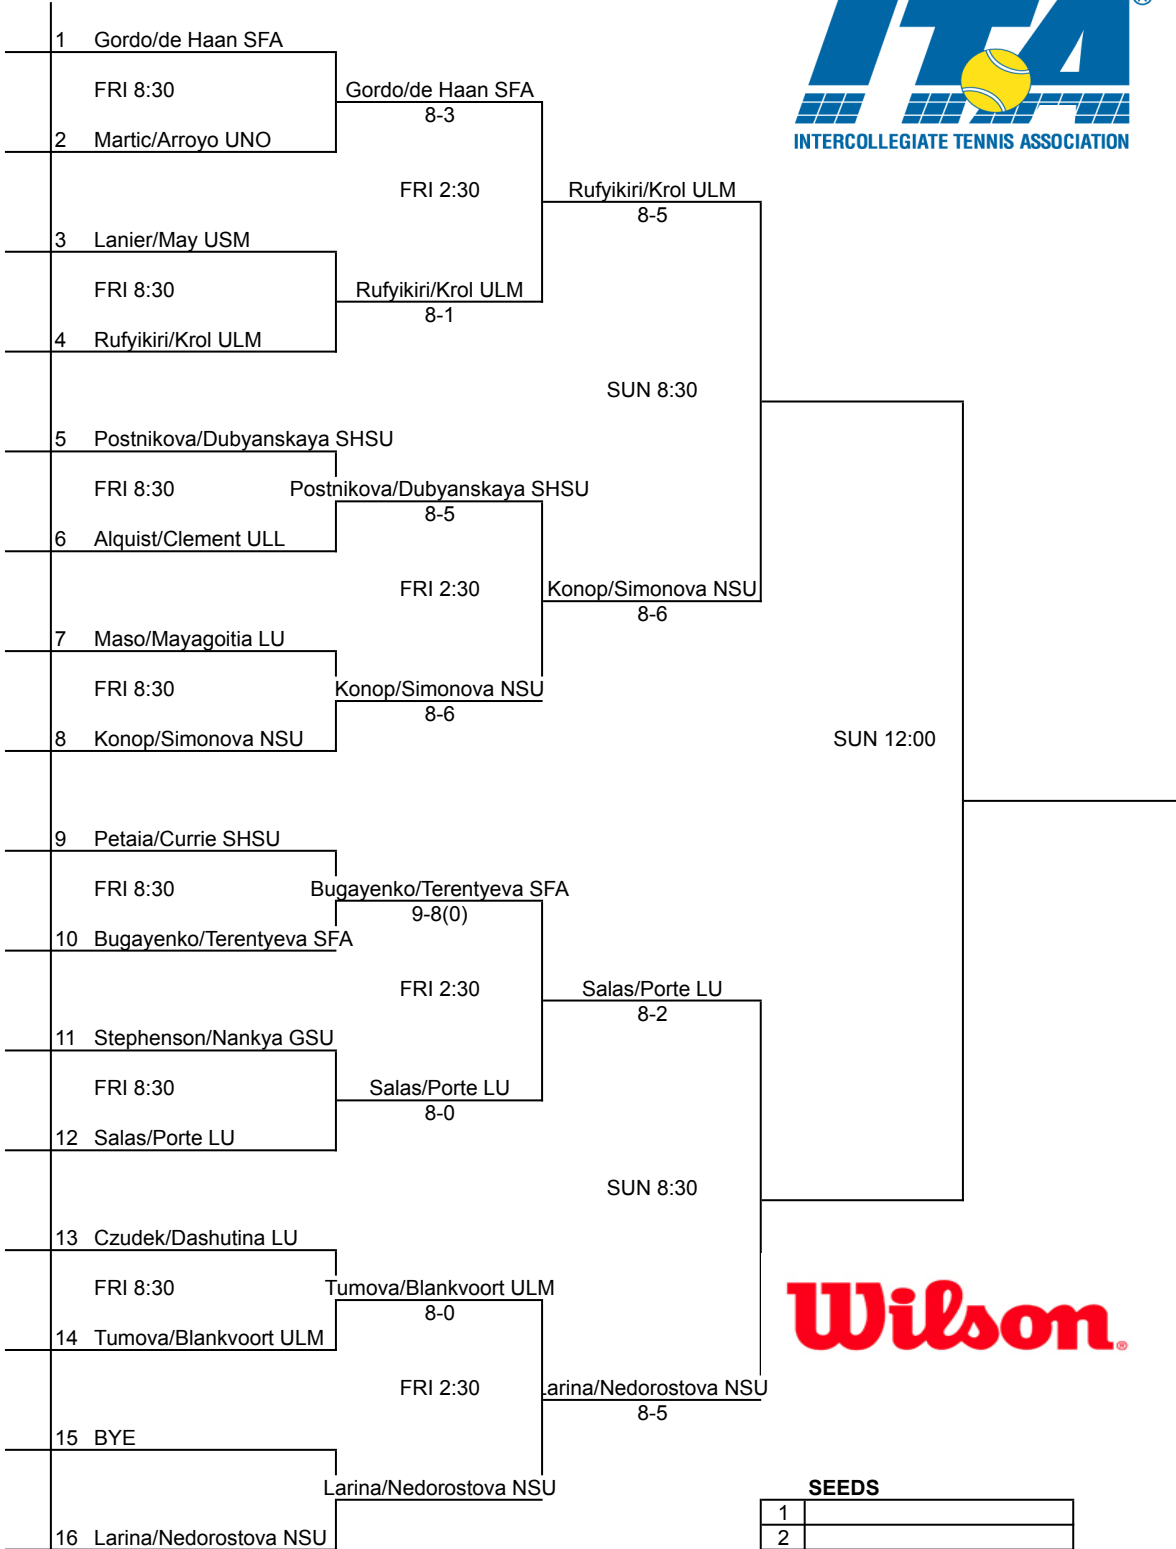

NSU Lady Demon Fall Invite

An Intercollegiate Tennis Association Sanctioned Event
 Hosted by Northwestern State University October 12-14, 2012

SINGLES FLIGHT 1

SEEDS

1	
2	
3	
4	

NSU Lady Demon Fall Invite
An Intercollegiate Tennis Association Sanctioned Event
 Hosted by Northwestern State University October 12-14, 2012

NSU Lady Demon Fall Invite

An Intercollegiate Tennis Association Sanctioned Event

Hosted by Northwestern State University October 12-14, 2012

SINGLES FLIGHT 3

SEEDS

1	
2	
3	
4	

NSU Lady Demon Fall Invite
An Intercollegiate Tennis Association Sanctioned Event
 Hosted by Northwestern State University October 12-14, 2012

SINGLES FLIGHT 3 CONSOLATION

SEEDS

1	
2	
3	
4	

NSU Lady Demon Fall Invite

An Intercollegiate Tennis Association Sanctioned Event
 Hosted by Northwestern State University October 12-14, 2012

DOUBLES FLIGHT 1

SEEDS

1	
2	
3	
4	

NSU Lady Demon Fall Invite
An Intercollegiate Tennis Association Sanctioned Event
 Hosted by Northwestern State University October 12-14, 2012

DOUBLES FLIGHT 1 CONSOLATION

1	Martic/Arroyo		
		Lanier/May	
	FRI 3:30	5-2 Ret.	
2	Lanier/May USM		
		SUN 8:30	
3	Alquist/Clement ULL		
		Maso/Mayagoitia LU	
	FRI 3:30	8-4	
4	Maso/Mayagoitia LU		
		SUN 12:00	
5	Petaia/Curry SHSU		
		Petaia/Curry	
	FRI 3:30	8-1	
6	Stephenson/Nankya GSU		
		SUN 8:30	
7	Czudeck/Dashutina LU		
		Czudeck/Dashutina LU	
8	FRI 3:30 BYE		