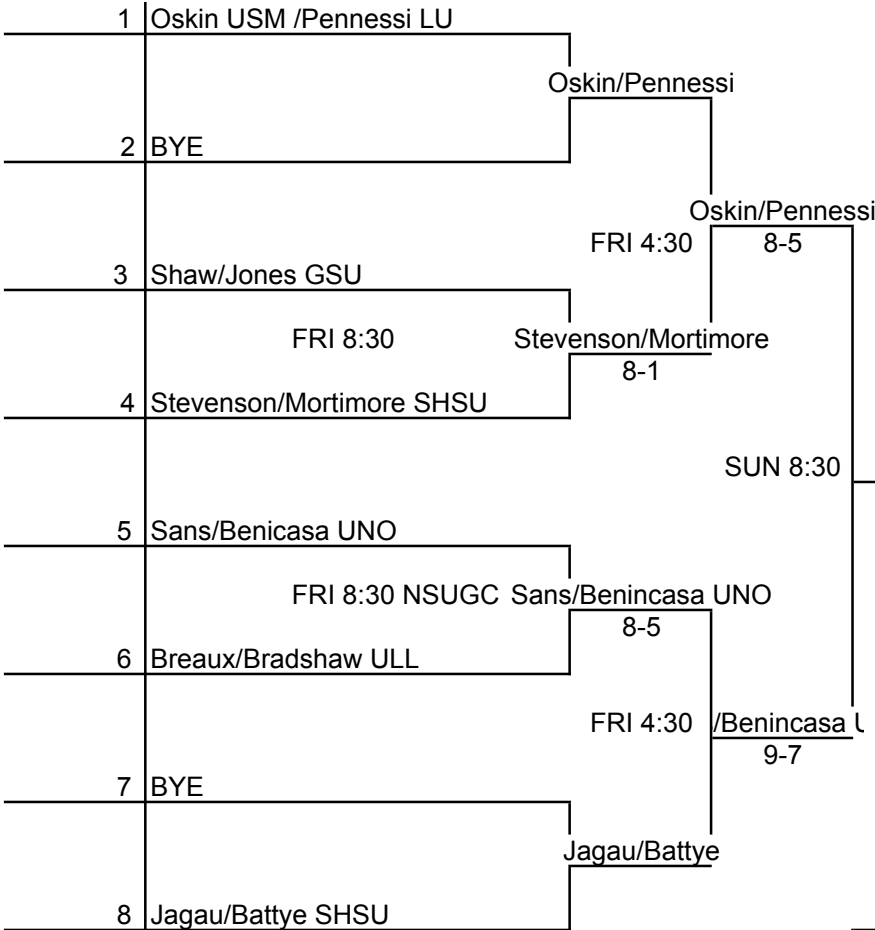

NSU Lady Demon Fall Invite

An Intercollegiate Tennis Association Sanctioned Event
 Hosted by Northwestern State University October 12-14, 2012

SINGLES FLIGHT 1

SEEDS

1	
2	
3	
4	

NSU Lady Demon Fall Invite
An Intercollegiate Tennis Association Sanctioned Event
 Hosted by Northwestern State University October 12-14, 2012

SINGLES FLIGHT 3 CONSOLATION

SEEDS

1	
2	
3	
4	

NSU Lady Demon Fall Invite

An Intercollegiate Tennis Association Sanctioned Event
 Hosted by Northwestern State University October 12-14, 2012

DOUBLES FLIGHT 1

SEEDS

1	
2	
3	
4	

NSU Lady Demon Fall Invite
An Intercollegiate Tennis Association Sanctioned Event
 Hosted by Northwestern State University October 12-14, 2012

DOUBLES FLIGHT 1 CONSOLATION

1	Martic/Arroyo		
		Lanier/May	
	FRI 3:30	5-2 Ret.	
2	Lanier/May USM		
		SUN 8:30	
3	Alquist/Clement ULL		
		Maso/Mayagoitia LU	
	FRI 3:30	8-4	
4	Maso/Mayagoitia LU		
		SUN 12:00	
5	Petaia/Curry SHSU		
		Petaia/Curry	
	FRI 3:30	8-1	
6	Stephenson/Nankya GSU		
		SUN 8:30	
7	Czudeck/Dashutina LU		
		Czudeck/Dashutina LU	
8	FRI 3:30 BYE		

SEEDS

1	
2	
3	
4	

NSU Lady Demon Fall Invite
An Intercollegiate Tennis Association Sanctioned Event
 Hosted by Northwestern State University October 12-14, 2012

DOUBLES FLIGHT 2

SEEDS

1	
2	
3	
4	

NSU Lady Demon Fall Invite
An Intercollegiate Tennis Association Sanctioned Event
 Hosted by Northwestern State University October 12-14, 2012