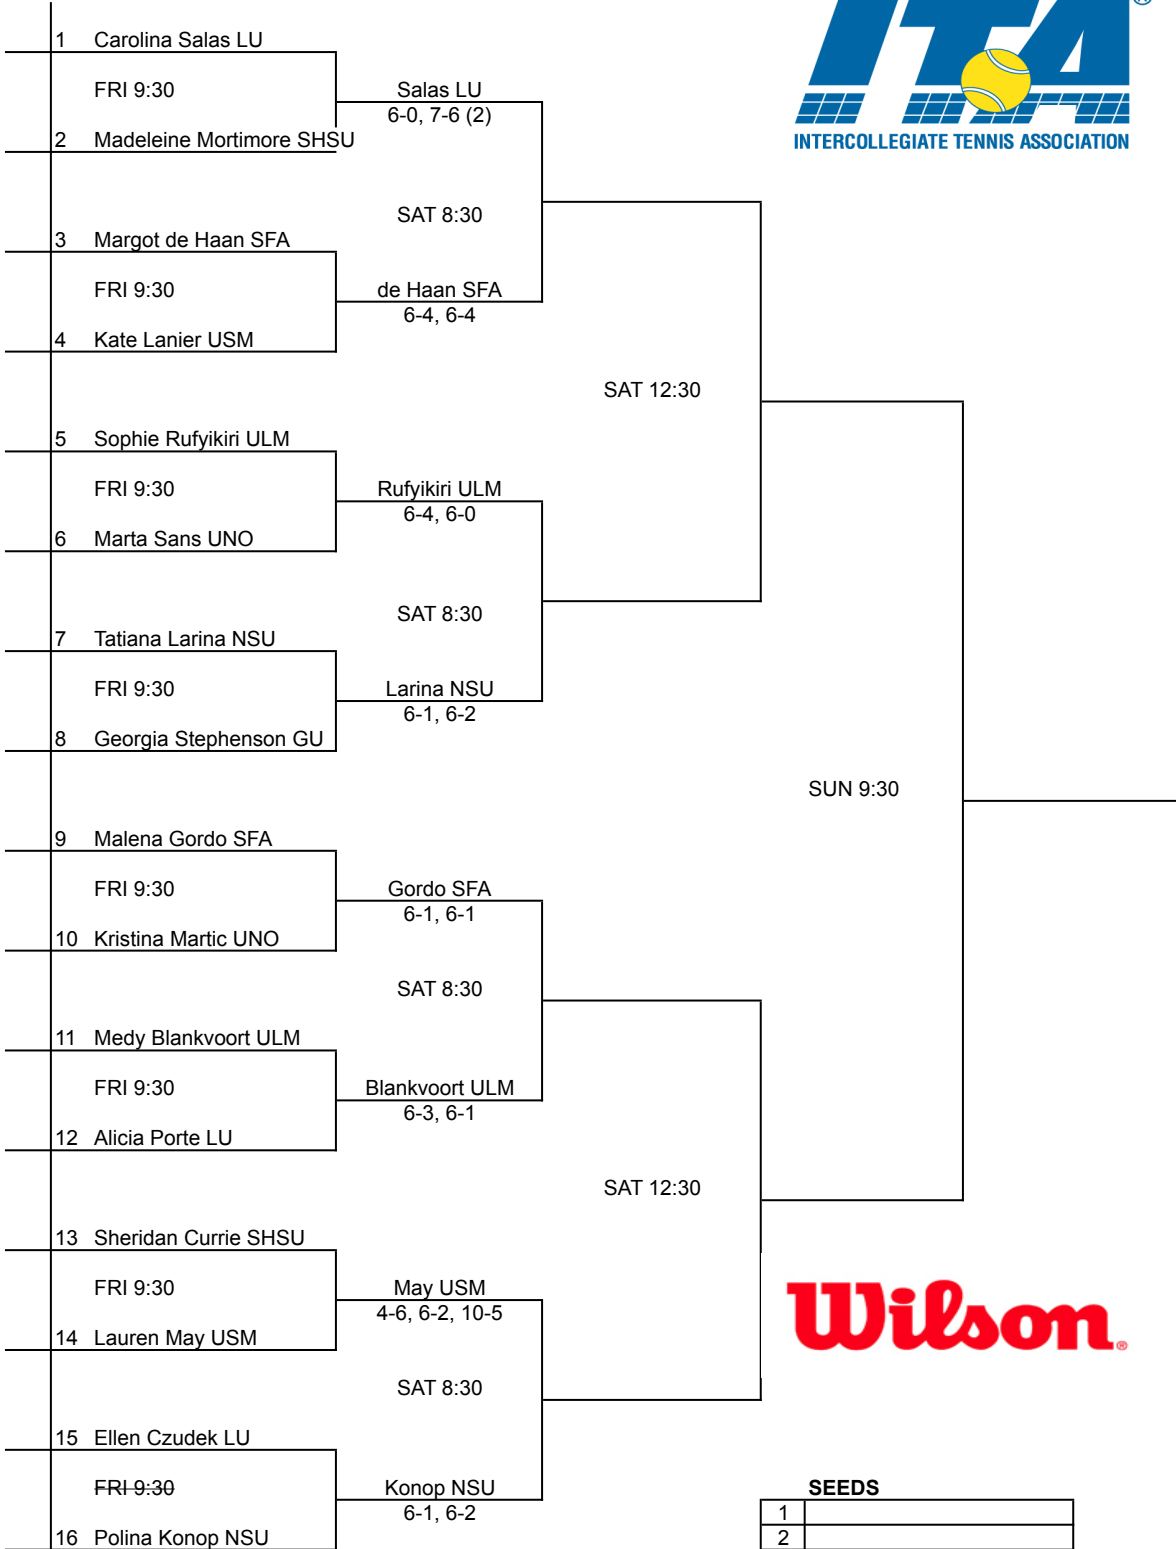

NSU Lady Demon Fall Invite

An Intercollegiate Tennis Association Sanctioned Event
 Hosted by Northwestern State University October 12-14, 2012

SINGLES FLIGHT 1

SEEDS

1	
2	
3	
4	

NSU Lady Demon Fall Invite
An Intercollegiate Tennis Association Sanctioned Event
 Hosted by Northwestern State University October 12-14, 2012

SINGLES FLIGHT 1 CONSOLATION

SEEDS

1	
2	
3	
4	

NSU Lady Demon Fall Invite

An Intercollegiate Tennis Association Sanctioned Event
 Hosted by Northwestern State University October 12-14, 2012

SINGLES FLIGHT 2

SEEDS

1	
2	
3	
4	

NSU Lady Demon Fall Invite
An Intercollegiate Tennis Association Sanctioned Event
Hosted by Northwestern State University October 12-14, 2012

SINGLES FLIGHT 2 CONSOLATION

SEEDS

1	
2	
3	
4	