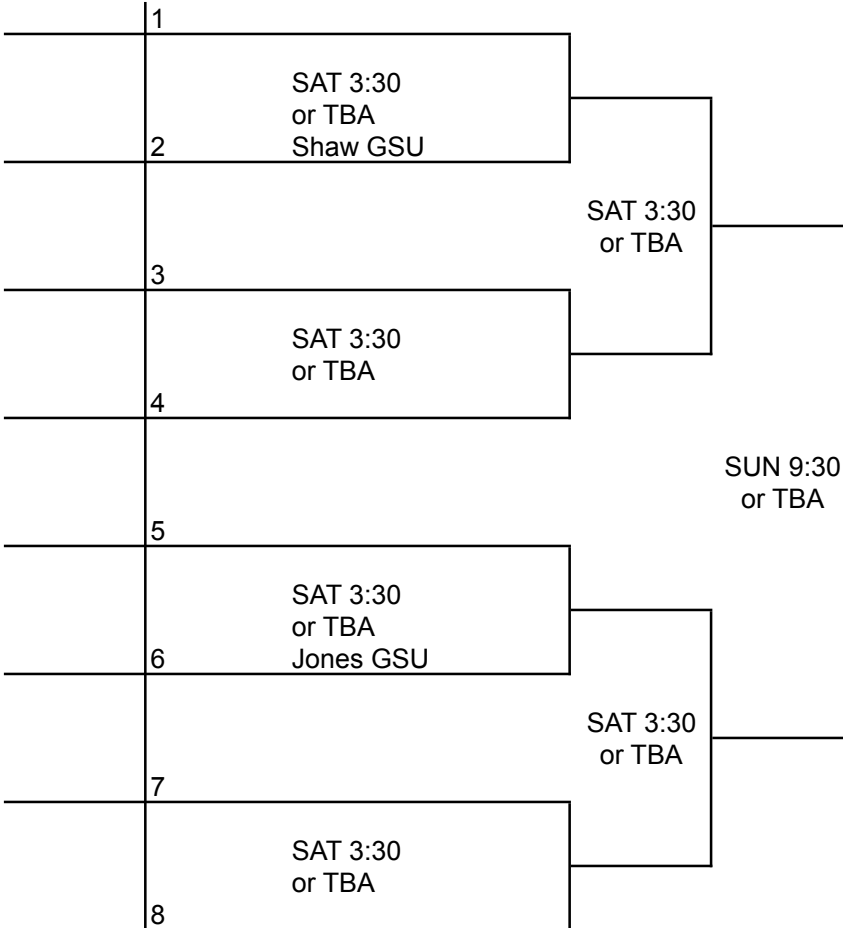

NSU Lady Demon Fall Invite

An Intercollegiate Tennis Association Sanctioned Event
 Hosted by Northwestern State University October 12-14, 2012

SINGLES FLIGHT 1

SEEDS

1	
2	
3	
4	

NSU Lady Demon Fall Invite
An Intercollegiate Tennis Association Sanctioned Event
 Hosted by Northwestern State University October 12-14, 2012

SEEDS

1	
2	
3	
4	

NSU Lady Demon Fall Invite
An Intercollegiate Tennis Association Sanctioned Event
Hosted by Northwestern State University October 12-14, 2012

SINGLES FLIGHT 2 CONSOLATION

SEEDS

1	
2	
3	
4	

NSU Lady Demon Fall Invite

An Intercollegiate Tennis Association Sanctioned Event

Hosted by Northwestern State University October 12-14, 2012

SINGLES FLIGHT 3

SEEDS

1	
2	
3	
4	

NSU Lady Demon Fall Invite
An Intercollegiate Tennis Association Sanctioned Event
 Hosted by Northwestern State University October 12-14, 2012

SINGLES FLIGHT 3 CONSOLATION

SEEDS

1	
2	
3	
4	

NSU Lady Demon Fall Invite

An Intercollegiate Tennis Association Sanctioned Event
 Hosted by Northwestern State University October 12-14, 2012

DOUBLES FLIGHT 1