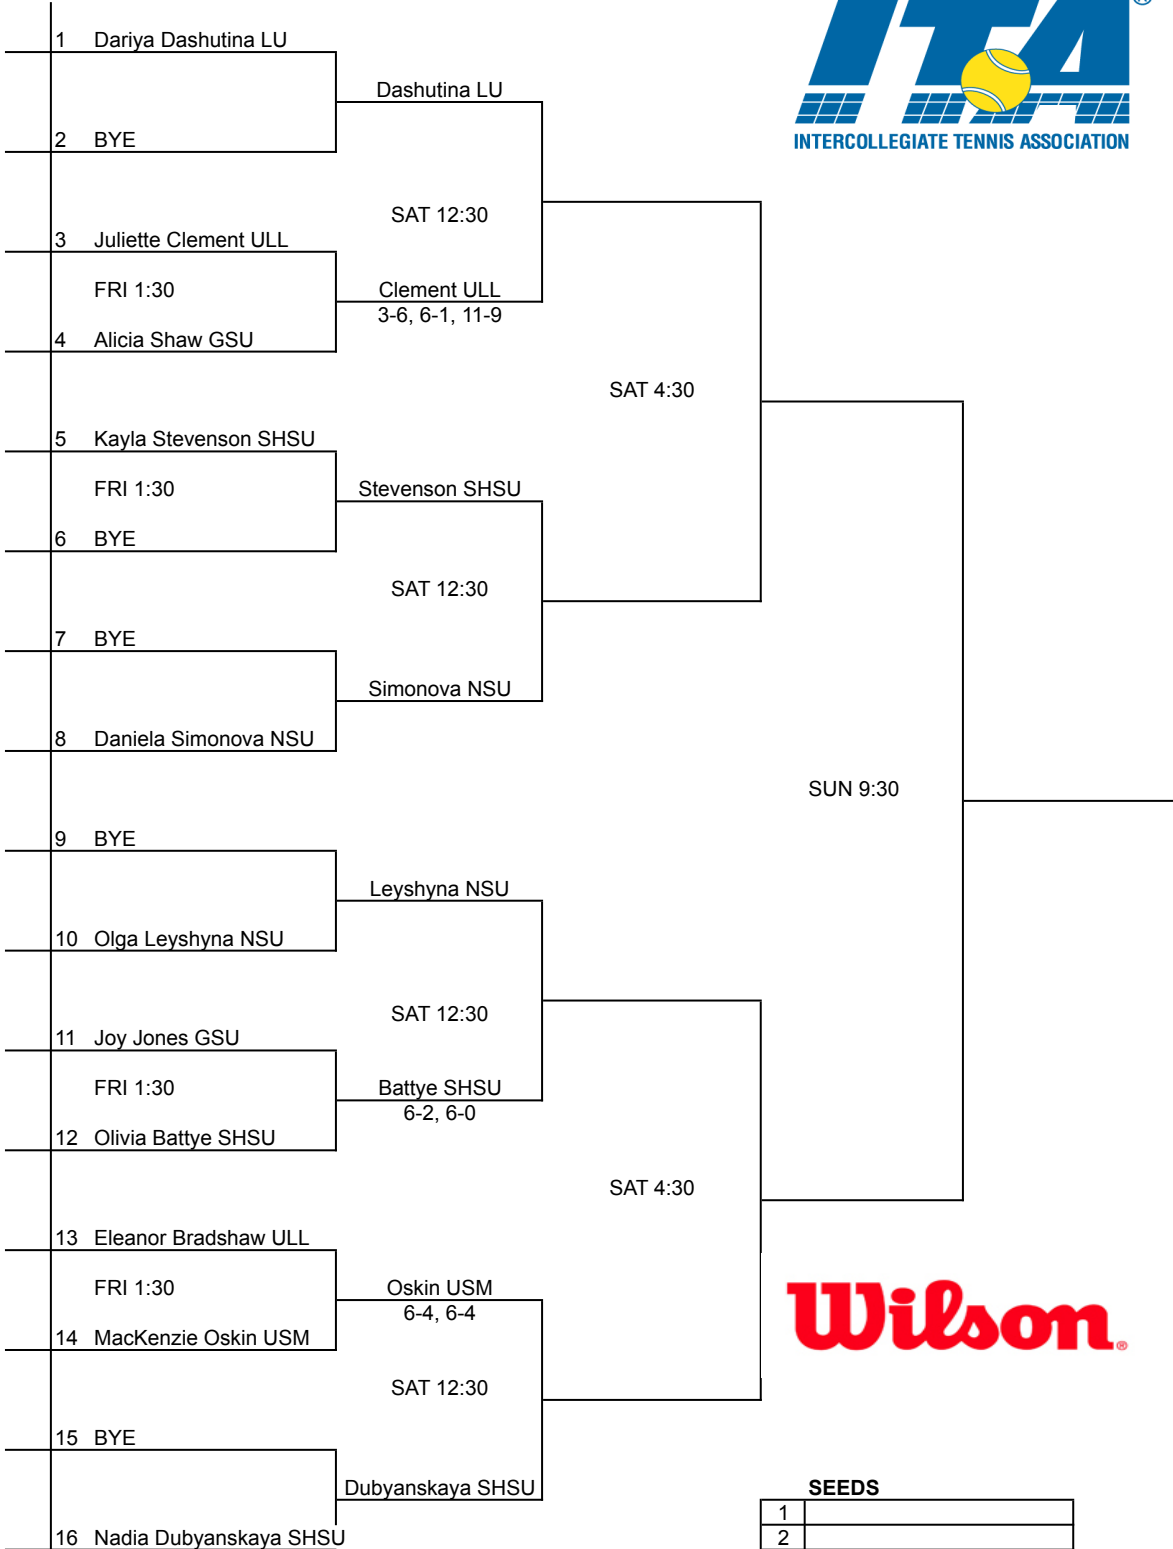

NSU Lady Demon Fall Invite

An Intercollegiate Tennis Association Sanctioned Event
 Hosted by Northwestern State University October 12-14, 2012

SINGLES FLIGHT 1

SEEDS

1	
2	
3	
4	

NSU Lady Demon Fall Invite
An Intercollegiate Tennis Association Sanctioned Event
 Hosted by Northwestern State University October 12-14, 2012

SINGLES FLIGHT 1 CONSOLATION

SEEDS

1	
2	
3	
4	

NSU Lady Demon Fall Invite

An Intercollegiate Tennis Association Sanctioned Event
 Hosted by Northwestern State University October 12-14, 2012

SINGLES FLIGHT 2

SEEDS

1	
2	
3	
4	

NSU Lady Demon Fall Invite
An Intercollegiate Tennis Association Sanctioned Event
Hosted by Northwestern State University October 12-14, 2012

SINGLES FLIGHT 2 CONSOLATION

SEEDS

1	
2	
3	
4	

NSU Lady Demon Fall Invite

An Intercollegiate Tennis Association Sanctioned Event

Hosted by Northwestern State University October 12-14, 2012

SINGLES FLIGHT 3

SEEDS

1	
2	
3	
4	

NSU Lady Demon Fall Invite
An Intercollegiate Tennis Association Sanctioned Event
 Hosted by Northwestern State University October 12-14, 2012