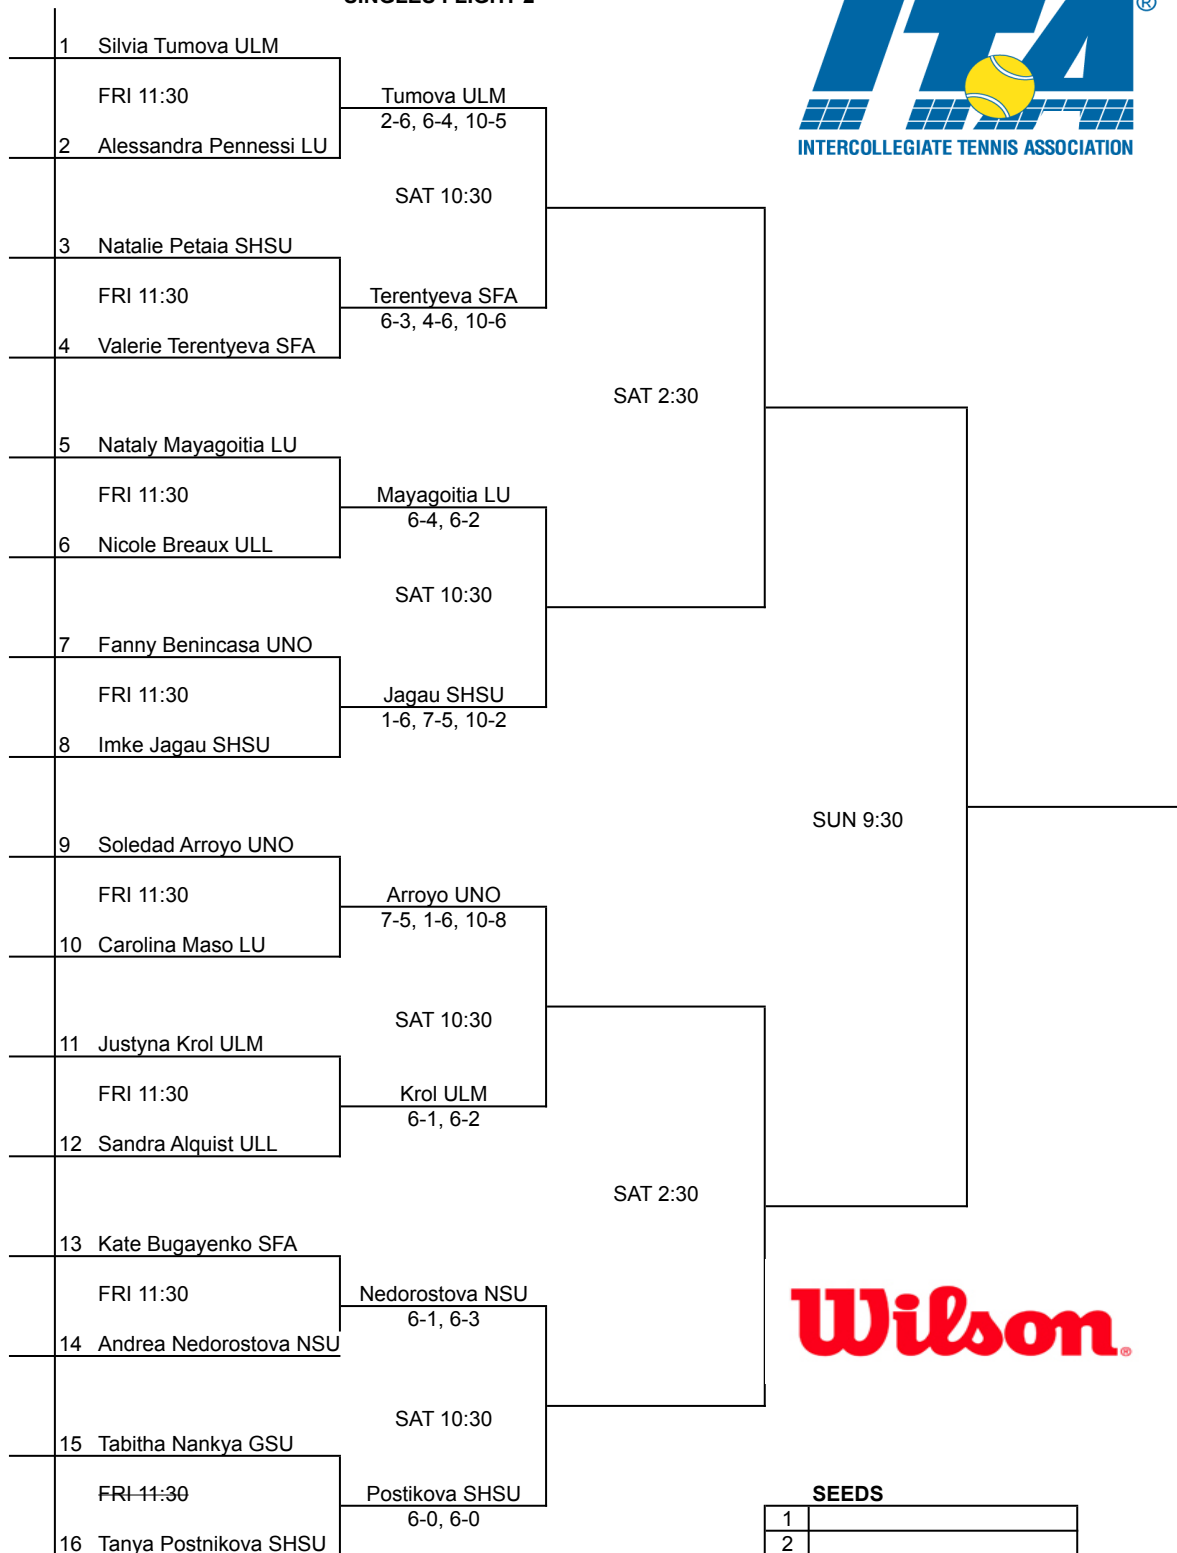

NSU Lady Demon Fall Invite

An Intercollegiate Tennis Association Sanctioned Event
 Hosted by Northwestern State University October 12-14, 2012

SINGLES FLIGHT 1

SEEDS

1	
2	
3	
4	

NSU Lady Demon Fall Invite
An Intercollegiate Tennis Association Sanctioned Event
 Hosted by Northwestern State University October 12-14, 2012

SINGLES FLIGHT 1 CONSOLATION

SEEDS

1	
2	
3	
4	

NSU Lady Demon Fall Invite

An Intercollegiate Tennis Association Sanctioned Event
 Hosted by Northwestern State University October 12-14, 2012

SINGLES FLIGHT 2

SEEDS

1	
2	
3	
4	

NSU Lady Demon Fall Invite
An Intercollegiate Tennis Association Sanctioned Event
Hosted by Northwestern State University October 12-14, 2012

SINGLES FLIGHT 2 CONSOLATION

SEEDS

1	
2	
3	
4	

NSU Lady Demon Fall Invite

An Intercollegiate Tennis Association Sanctioned Event

Hosted by Northwestern State University October 12-14, 2012

SINGLES FLIGHT 3

SEEDS

1	
2	
3	
4	

NSU Lady Demon Fall Invite
An Intercollegiate Tennis Association Sanctioned Event
 Hosted by Northwestern State University October 12-14, 2012