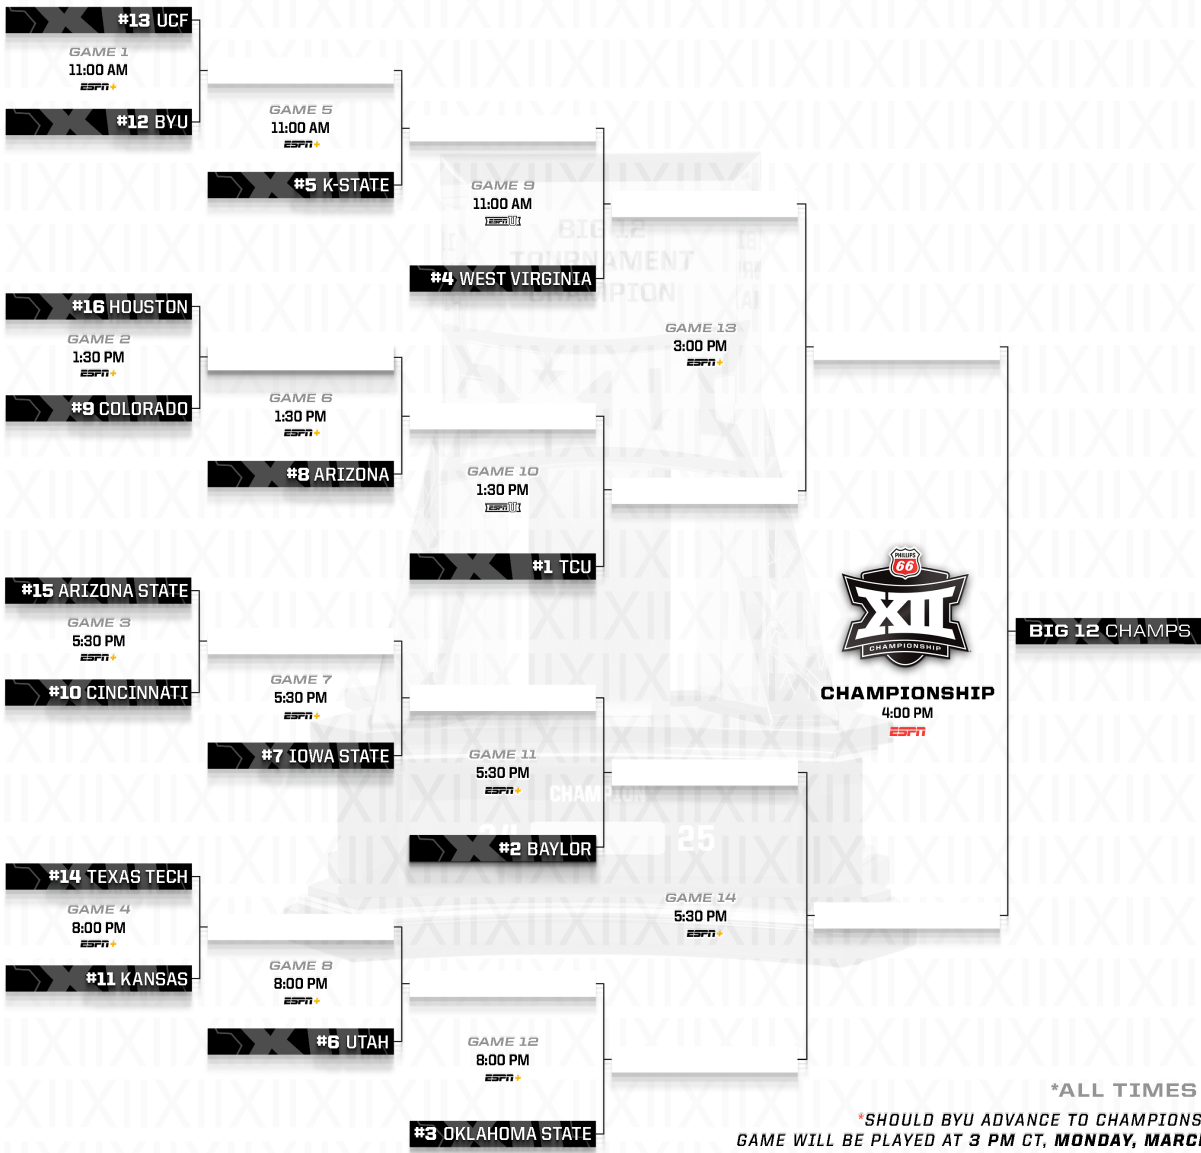

2025 PHILLIPS 66 WOMEN'S BASKETBALL CHAMPIONSHIP

T-MOBILE CENTER | KANSAS CITY

WEDNESDAY
MARCH 5
1ST ROUND

THURSDAY
MARCH 6
2ND ROUND

FRIDAY
MARCH 7
QUARTERFINALS

SATURDAY
MARCH 8
SEMIFINALS

SUNDAY*
MARCH 9
CHAMPIONSHIP

*ALL TIMES CT
*SHOULD BYU ADVANCE TO CHAMPIONSHIP, GAME WILL BE PLAYED AT 3 PM CT, MONDAY, MARCH 10 (NETWORK TBD)