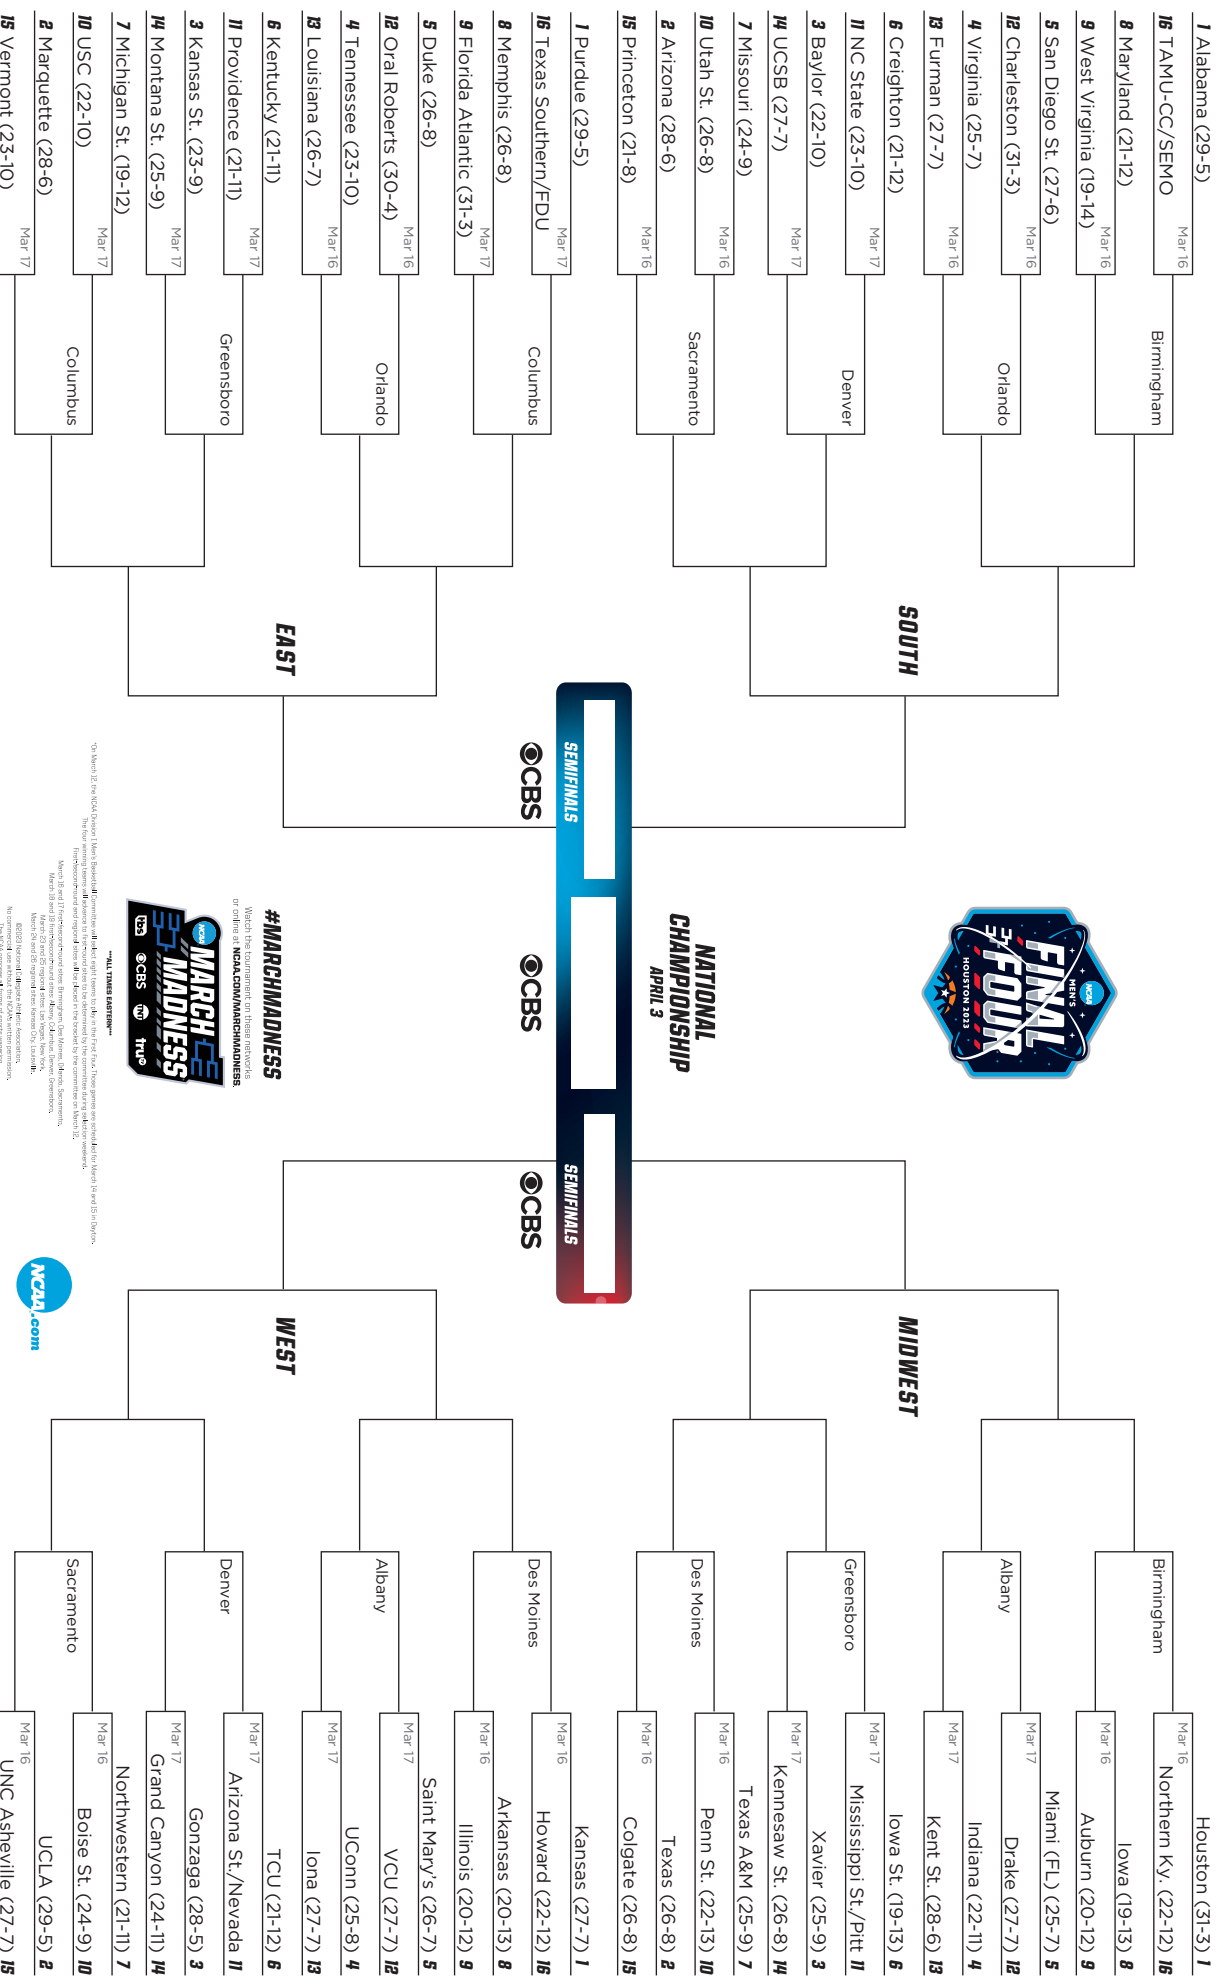

2023 NCAA DIVISION I MEN'S BASKETBALL CHAMPIONSHIP

FIRST ROUND MARCH 16-17   **SECOND ROUND** MARCH 18-19   **SWEET 16** MARCH 23-24   **ELITE 8** MARCH 25-26   **NATIONAL SEMIFINALS** APRIL 1   **FIRST FOUR**   **NATIONAL SEMIFINALS** APRIL 1   **ELITE 8** MARCH 25-26   **SWEET 16** MARCH 23-24   **SECOND ROUND** MARCH 18-19   **FIRST ROUND** MARCH 16-17

S **16** Texas A&M-CC (23-10)   **M/W** **11** Mississippi St. (21-12)   **DAYTON** MARCH 14-15   **E** **16** Texas Southern (14-20)   **W** **11** Arizona St. (22-12)

16 SE Missouri St. (9-16)   **11** Pittsburg (22-11)   **F. Dickinson** (9-15)   **16** Nevada (22-10)

NATIONAL CHAMPIONSHIP
APRIL 3