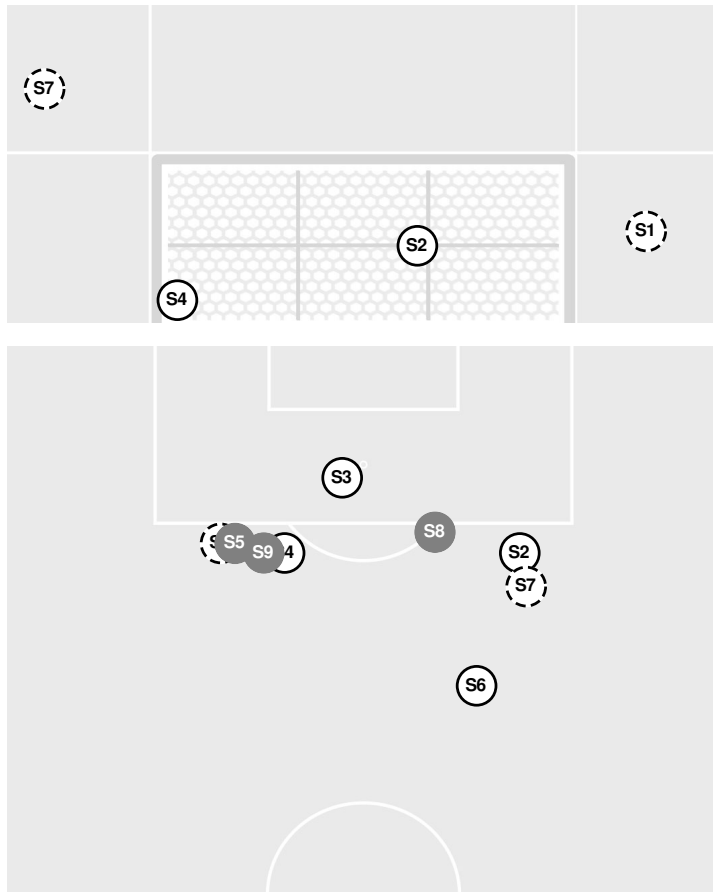

Texas vs Kansas

10/28/21 Rock Chalk Park, Lawrence
2021-22 Women's Soccer

Officials: Brian Bauer, Timothy Debysingh, Tony Guiliano, Joseph Macht

Shots by Half Intervals	Jayhawks	1st Half	2nd Half	
		Jayhawks	4	5
Longhorns	10	8		

Shot Chart

JAYHAWKS