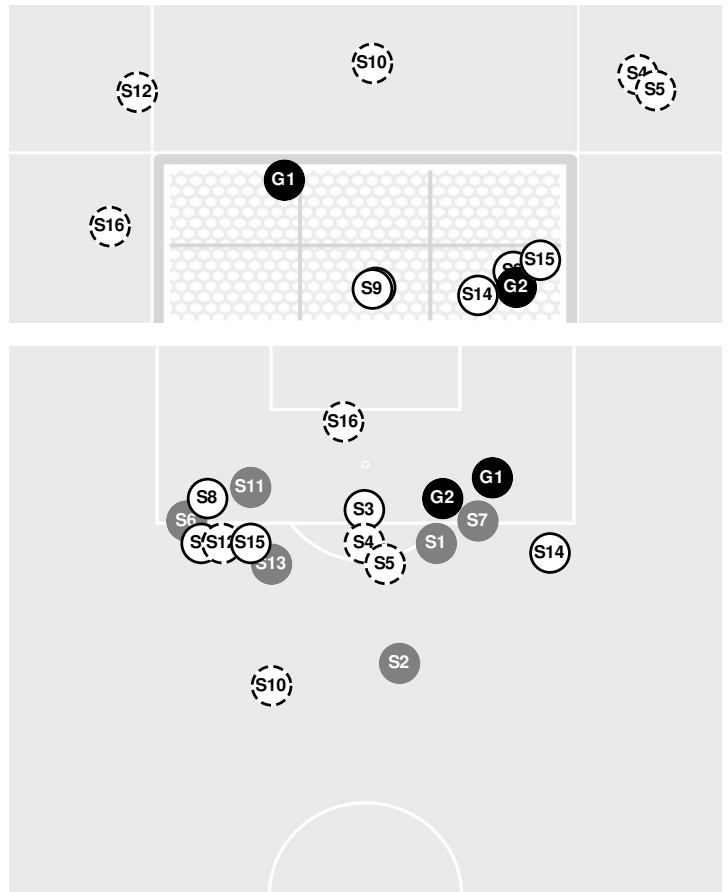

- 79:35 Shot by Jayhawks Severns, Brie WIDE LEFT.
- 79:47 Jayhawks substitution: Bradley, Italia for Wiltgen, Grace.
- 81:18 Jayhawks substitution: Lane, Kailey for Elinav, Shira.
- 81:18 Longhorns substitution: Byars, Trinity for Akindoju, Teni.
- 81:18 Longhorns substitution: Ward, Holly for Nobles, Sydney.
- 82:09 Shot by Jayhawks Severns, Brie BLOCKED.
- 84:26 Jayhawks substitution: Barnett, Samantha for Winter, Olivia.
- 84:26 Jayhawks substitution: Childers, Raena for Gagne, Maggie.
- 88:21 Foul on Texas.
- 88:37 Shot by Jayhawks Kelley, Moira BLOCKED.
- 88:43 Corner kick by Jayhawks [88:43].
- 89:46 Corner kick by Jayhawks [89:46].
- 90:00 End of period [90:00].

TEXAS 2, KANSAS 0

Texas vs Kansas

10/28/21 Rock Chalk Park, Lawrence
2021-22 Women's Soccer

Officials: Brian Bauer, Timothy Debysingh, Tony Guiliano, Joseph Macht

Shots by Half Intervals	Jayhawks	1st Half	2nd Half
		Jayhawks	4
Longhorns	10	8	

Shot Chart

JAYHAWKS

LONGHORNS

S Shot Off Target
 S Shot On Target
 S Blocked
 G Goal / Own Goal

Shot Summary

**Texas vs Kansas**10/28/21 Rock Chalk Park, Lawrence
2021-22 Women's Soccer**Officials:** Brian Bauer, Timothy Debysingh, Tony Guiliano, Joseph Macht**JAYHAWKS**

No	Time	Player	Description
S1	8'	12, Brie Seaverns	
S2	20'	23, Grace Wiltgen	Saved
S3	21'	27, Shira Elinav	Saved
S4	28'	9, Rylan Childers	Saved
S5	68'	9, Rylan Childers	Blocked
S6	72'	26, Moira Kelley	Saved
S7	80'	12, Brie Seaverns	
S8	83'	12, Brie Seaverns	Blocked
S9	89'	26, Moira Kelley	Blocked