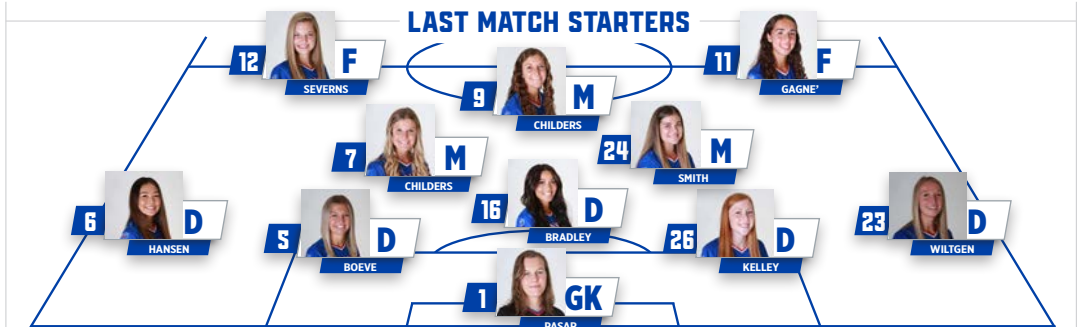

LAST MATCH STARTERS