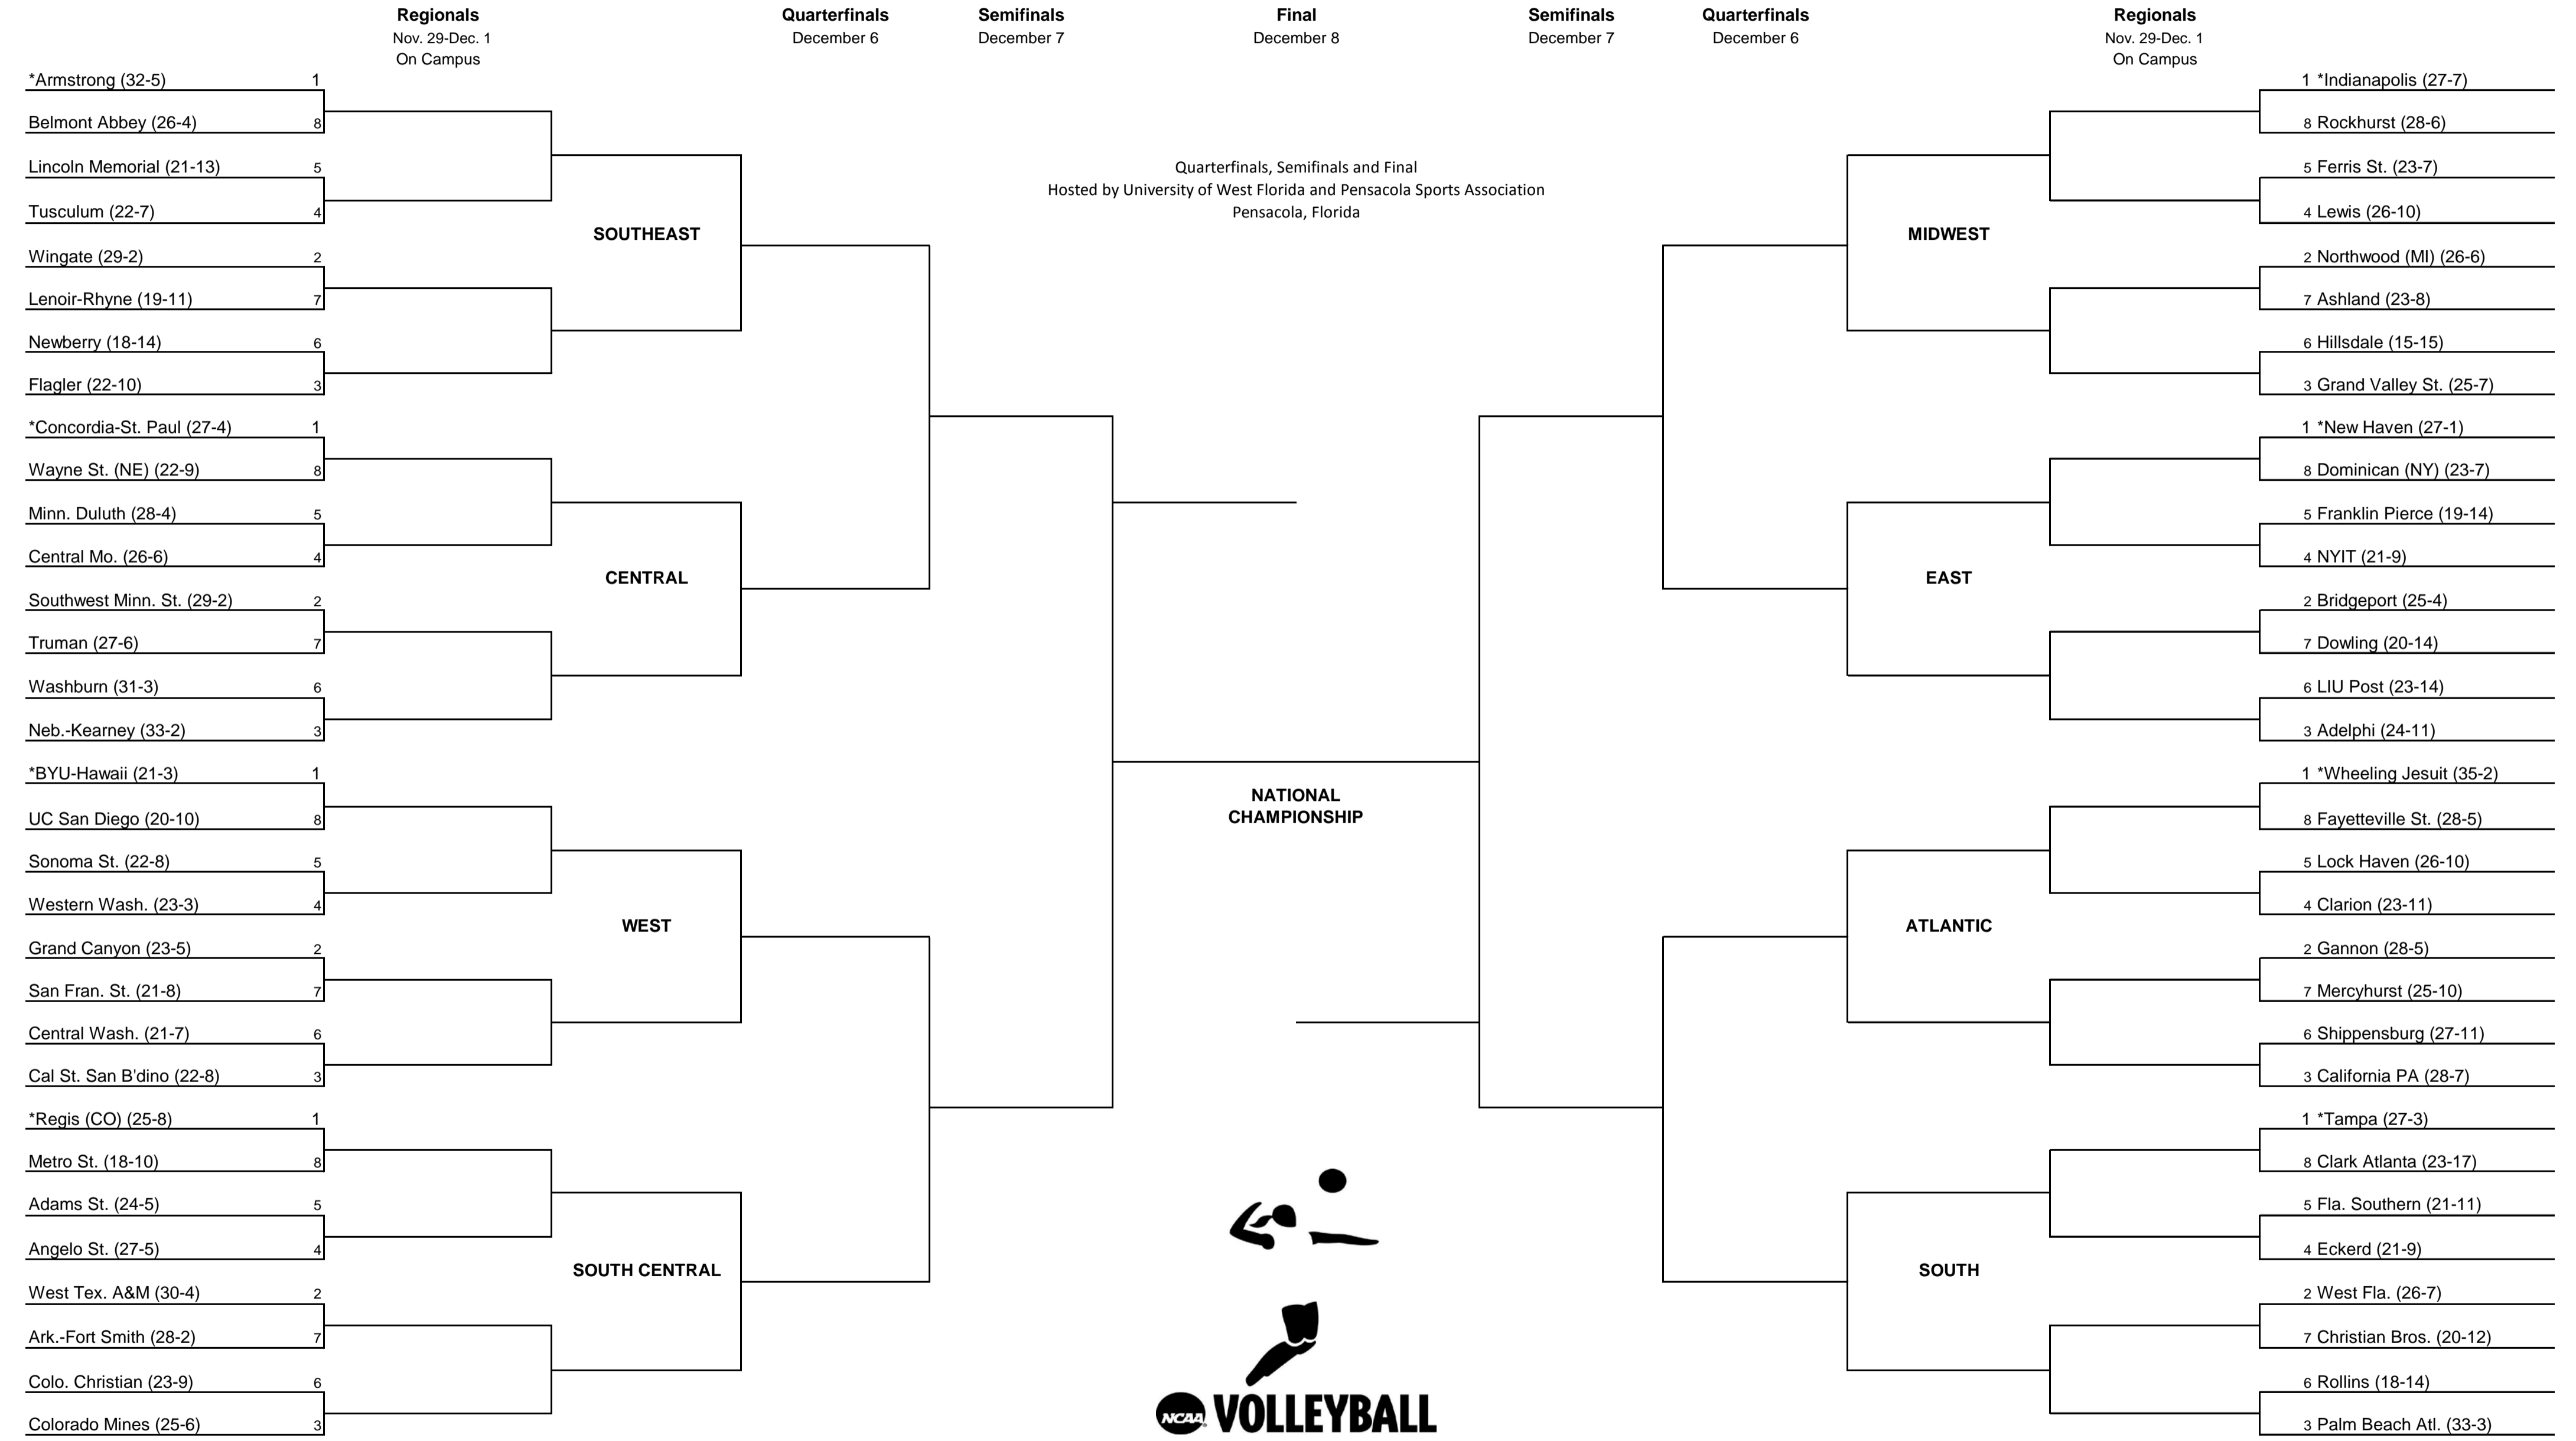

**NCAA**  **2012 VOLLEYBALL CHAMPIONSHIP**  
 DIVISION II • PENSACOLA, FLORIDA

\* Host Institution  
 Note: Order of the matches will be determined by the NCAA Division II Women's Volleyball Committee.  
 NCAA/11/18/12/RT:ab