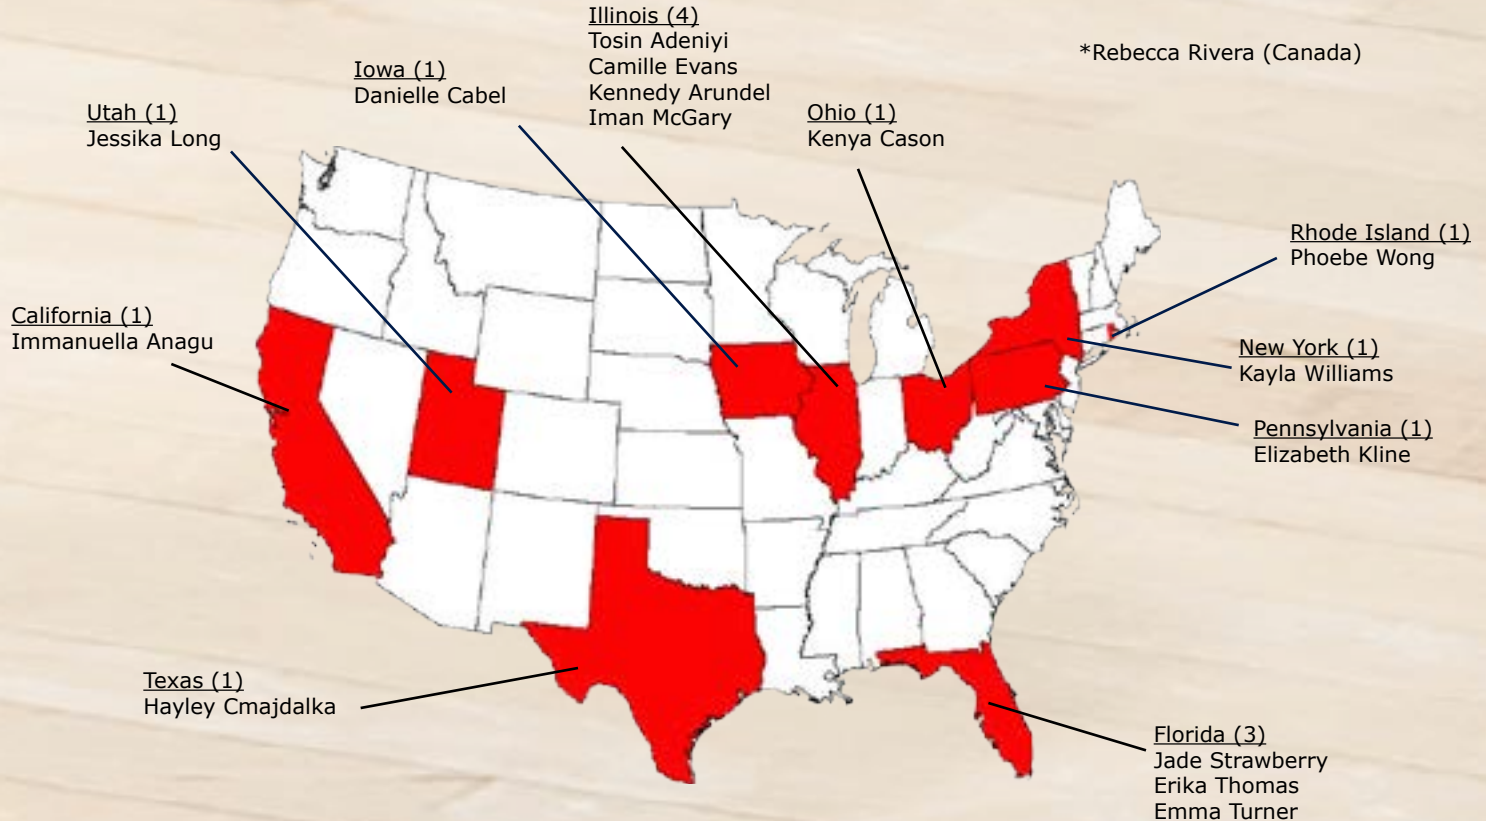

## NATIONWIDE HUSKIES

Connecticut's roster features 15 student-athletes from 10 states, spanning the continental United States from New England to Florida to California and back.