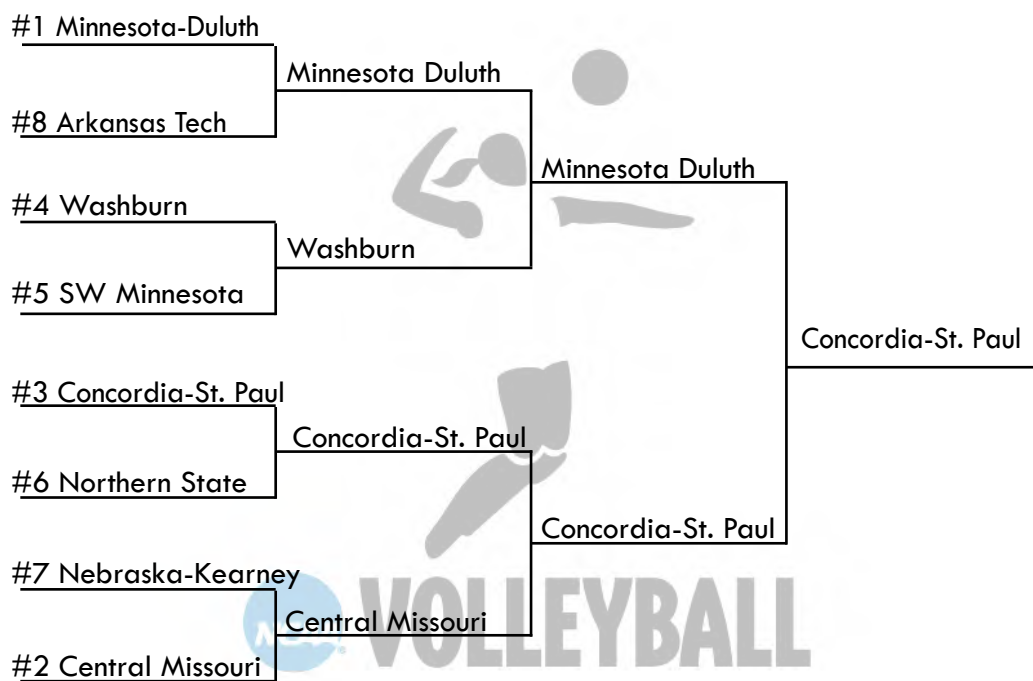

December 5 • Quarterfinals

#3 Concordia-St. Paul def.
#6 Northern State
25-17, 25-20, 25-10

#2 Central Missouri def.
#7 Nebraska-Kearney
20-25, 21-25, 25-23, 25-20, 15-11

#5 Southwest Minnesota def.
#4 Washburn
25-27, 25-18, 25-27, 25-15, 15-11