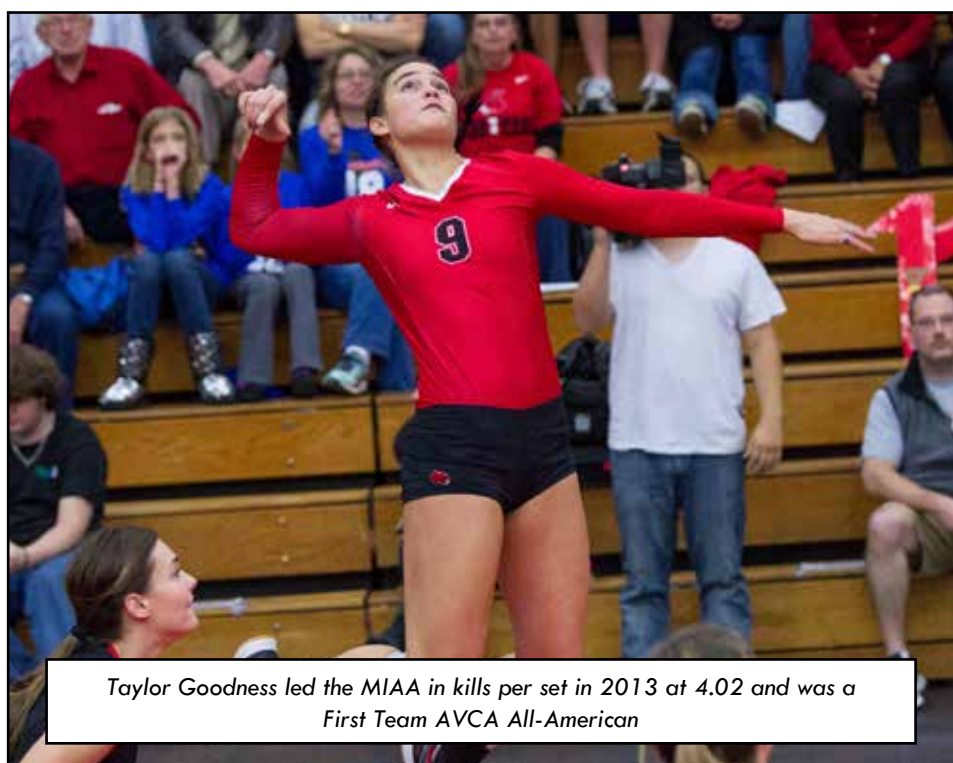

TEAM	RECORD	W-L
Overall	33-2	
Conference	15-1	
Home	17-0	
Away	8-1	
Neutral	8-1	
3 sets	21-1	
4 sets	7-1	
5 sets	5-0	

ATTEND	Dates	Total	Average
Total	33	14,739	447
Home	13	6,390	492
Away	13	7,133	549
Neutral	7	1,216	174

Taylor Goodness led the MIAA in kills per set in 2013 at 4.02 and was a First Team AVCA All-American