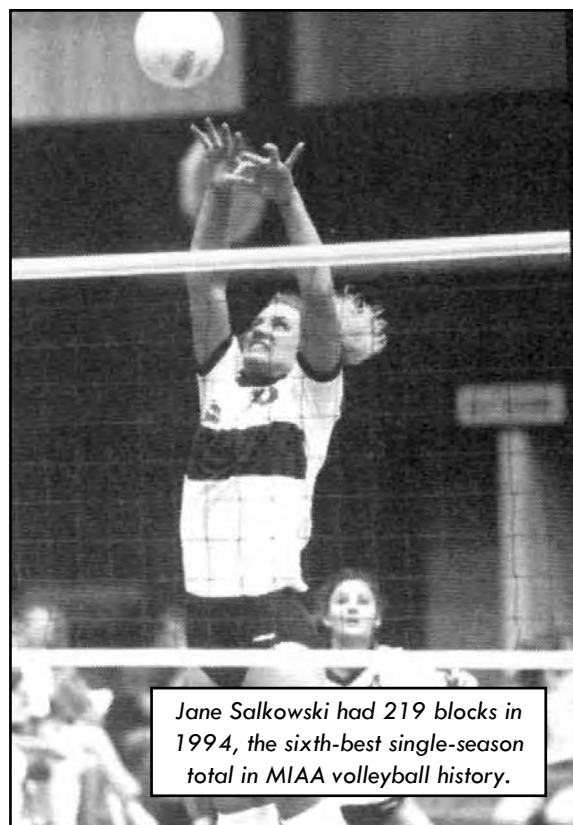

YEAR	PLAYER	SOLO BLOCKS (BLOCK ASSISTS)	YEAR	PLAYER	TOTAL BLOCKS (BLOCKS/SET)
1982	Karen Seitter (Beth Maurer)	32 (96)	1982	Beth Maurer	124
1983	Pat Staszak	42 (127)	1983	Pat Staszak	169
1984	Pat Staszak	31 (124)	1984	Pat Staszak	155
1985	Pat Staszak	19 (95)	1985	Pat Staszak	114
1986	Pat Hempen	55 (145)	1986	Pat Hempen	200 (1.71)
1987	Becky Belland (Pat Hempen)	125 (200)	1987	Pat Hempen	281 (1.92)
1988	Becky Belland	76 (126)	1988	Becky Belland	202 (1.67)
1989	Becky Belland	87 (131)	1989	Becky Belland	218 (1.60)
1990	Becky Belland	78 (173)	1990	Becky Belland	251 (1.70)
1991	Michelle Kell	62 (141)	1991	Michelle Kell	203 (1.34)
1992	Eby Hardman	52 (143)	1992	Eby Hardman	195 (1.17)
1993	Mona Davis (Eby Hardman)	71 (145)	1993	Eby Hardman	209 (1.44)
1994	Jane Salkowski	66 (153)	1994	Jane Salkowski	219 (1.41)
1995	Chris Kalehuawehe	87 (167)	1995	Chris Kalehuawehe	254 (1.61)
1996	Chris Kalehuawehe	69 (148)	1996	Chris Kalehuawehe	217 (1.57)
1997	Daria McConnell	35 (91)	1997	Daria McConnell	126 (1.20)
1998	Daria McConnell (Janell Mohme)	51 (99)	1998	Daria McConnell (Janell Mohme)	144 (1.35*)
1999	Daria McConnell (Janell Mohme)	39 (124)	1999	Janell Mohme	162 (1.33)
2000	Janell Mohme	47 (142)	2000	Janell Mohme	189 (1.60*)
2001	Janell Mohme	47 (112)	2001	Janell Mohme	159 (1.46*)
2002	Elyse Mohme (Becky Haug)	22 (122)	2002	Becky Haug	137 (1.13)
2003	Elyse Mohme (Becky Haug)	30 (118)	2003	Becky Haug	139 (1.19)
2004	Becky Haug (Elyse Mohme)	25 (104)	2004	Elyse Mohme (Becky Haug)	120 (0.96)
2005	Becky Haug	40 (118)	2005	Becky Haug	158 (1.22)
2006	Jillian Ohrman (Jacquelyn Williams)	25 (142)	2006	Jacquelyn Williams	164 (1.22)
2007	Jillian Ohrman	30 (130)	2007	Jillian Ohrman	160 (1.26)
2008	Jacquelyn Williams (Paula Harris)	16 (96)	2008	Paula Harris	105 (0.83)
2009	Bradye Peniston	19 (119)	2009	Bradye Peniston	138 (1.03*)
2010	Bradye Peniston	20 (81)	2010	Bradye Peniston	101 (0.83)
2011	Paula Harris	24 (101)	2011	Paula Harris	125 (1.07)
2012	Bradye Peniston	16 (102)	2012	Bradye Peniston	118 (0.94)
2013	Haley Thompson	16 (82)	2013	Haley Thompson	98 (0.80)

Jane Salkowski had 219 blocks in 1994, the sixth-best single-season total in MIAA volleyball history.