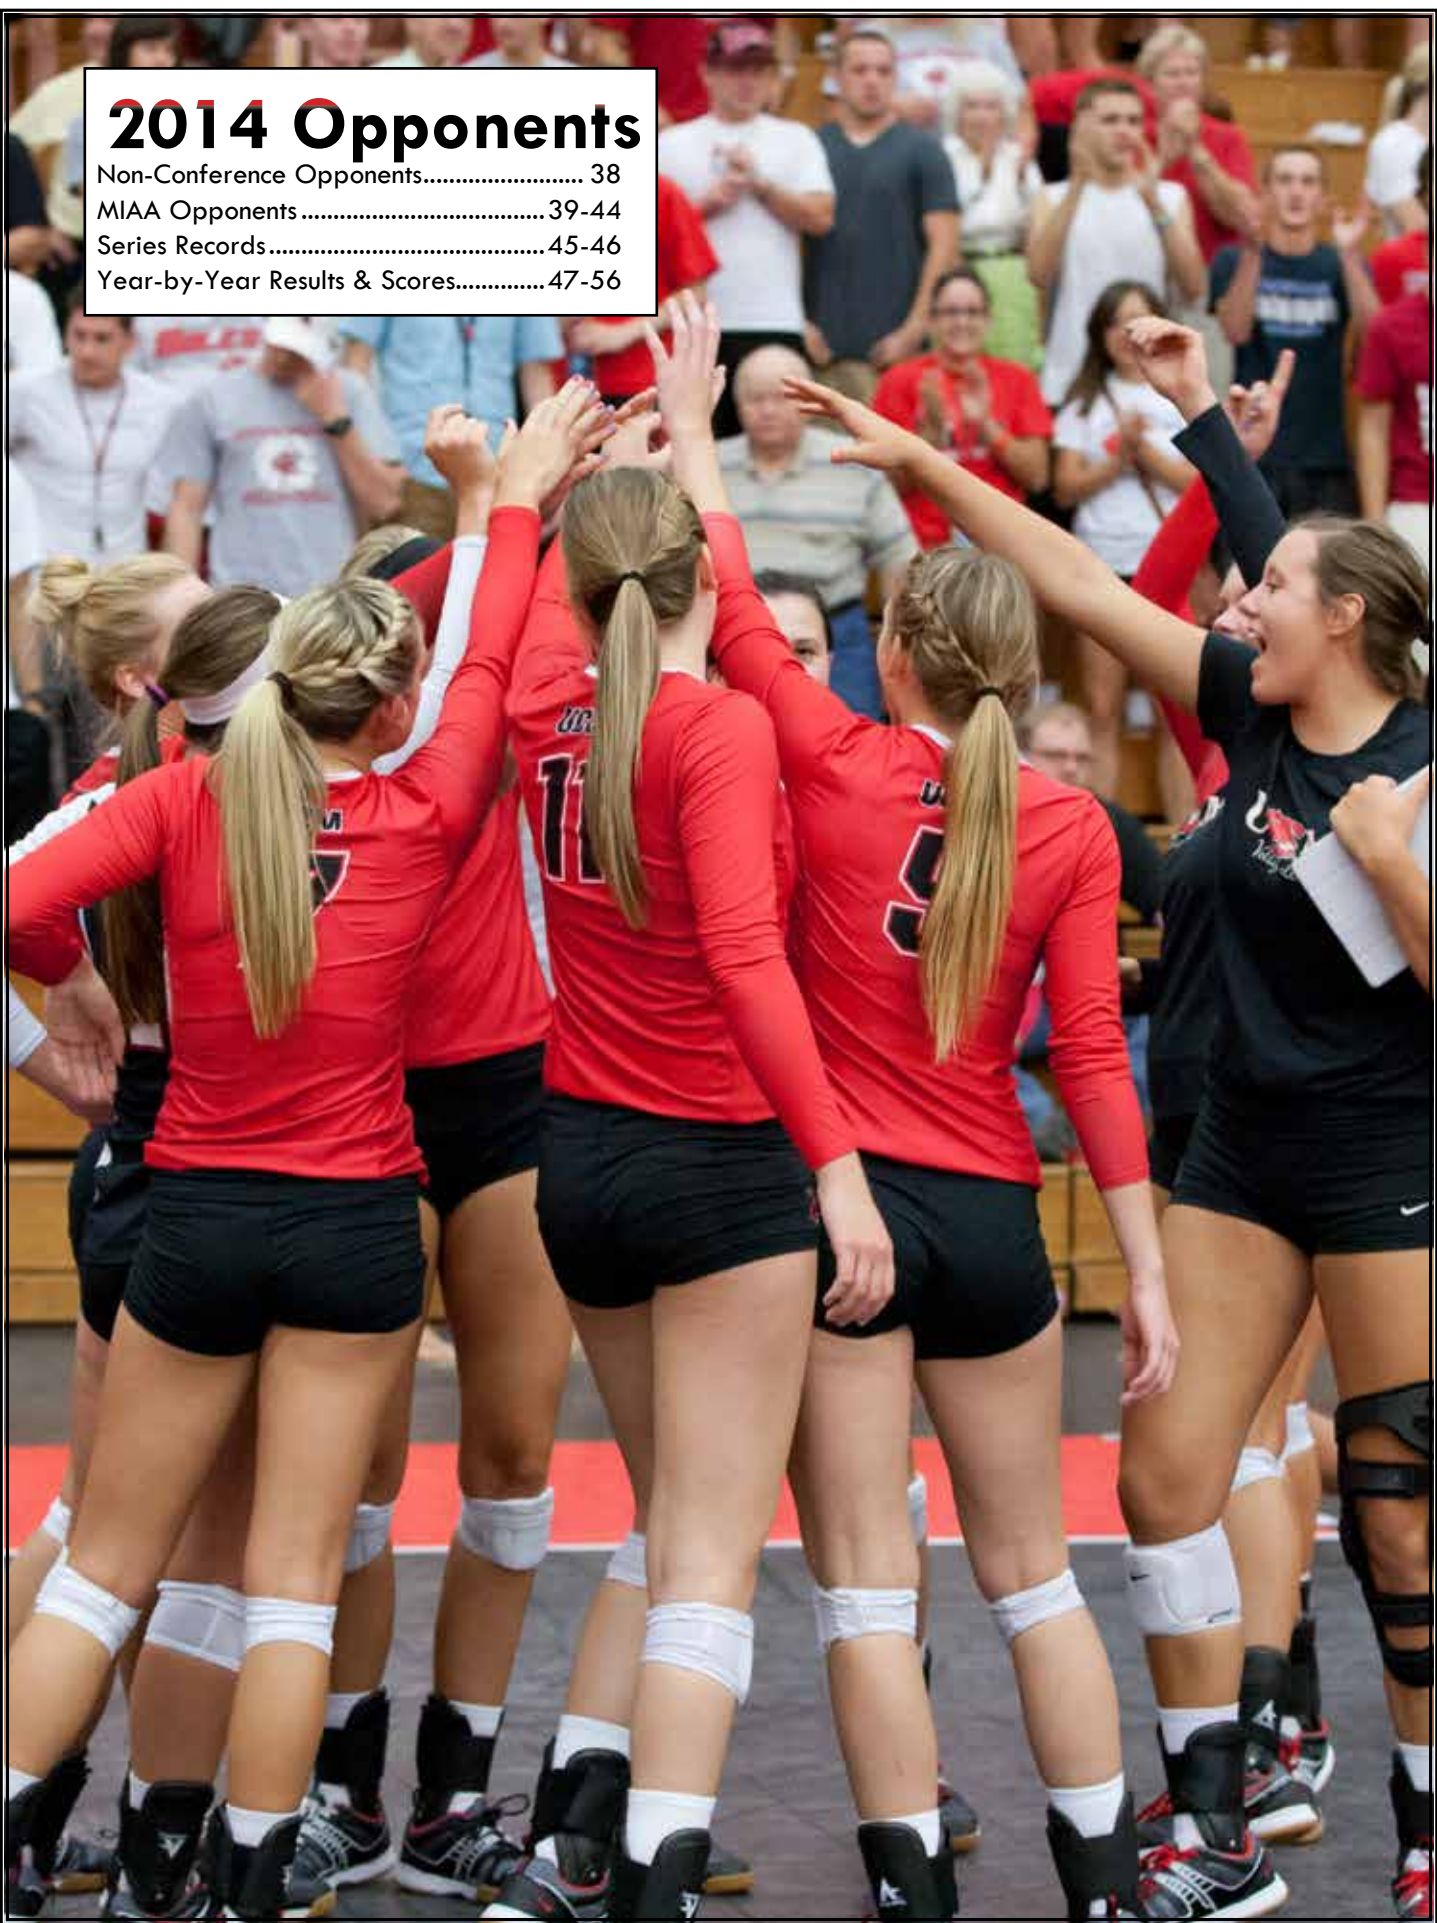

Back Row (l-r): Kourtney Thompson, Mary Lawrence, Becca Blaise, Maddie Jones, Haley Thompson, Molly Lawrence.

2014 Opponents

Non-Conference Opponents.....	38
MIAA Opponents.....	39-44
Series Records.....	45-46
Year-by-Year Results & Scores.....	47-56