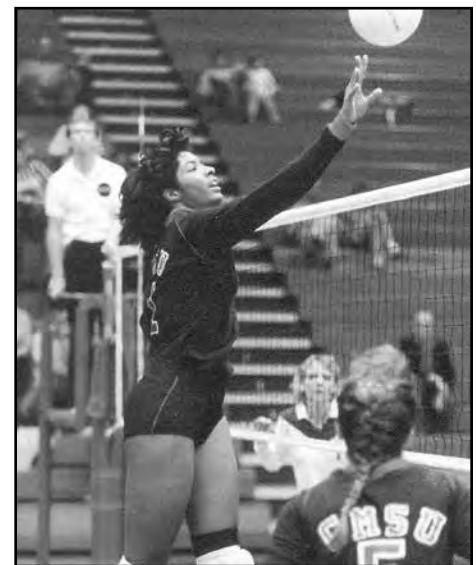

Becky Belland (1987-90) holds the Jennies' career records for kills (2,189), blocks (938), and is 2nd all-time in attacks (4,256).

POINTS RECORDS

TEAM RECORDS

MOST POINTS (MATCH)

- 1.) 109 Missouri Western (Sept. 10, 2003)
- 2.) 108 vs. Pittsburg State (Nov. 21, 2003)
- 3.) 105 vs. Harding (Oct. 8, 2004)
- 4.) 104 at Washburn (Sept. 30, 2003)
- 5.) 99 vs. West Florida (Nov. 10, 2006)