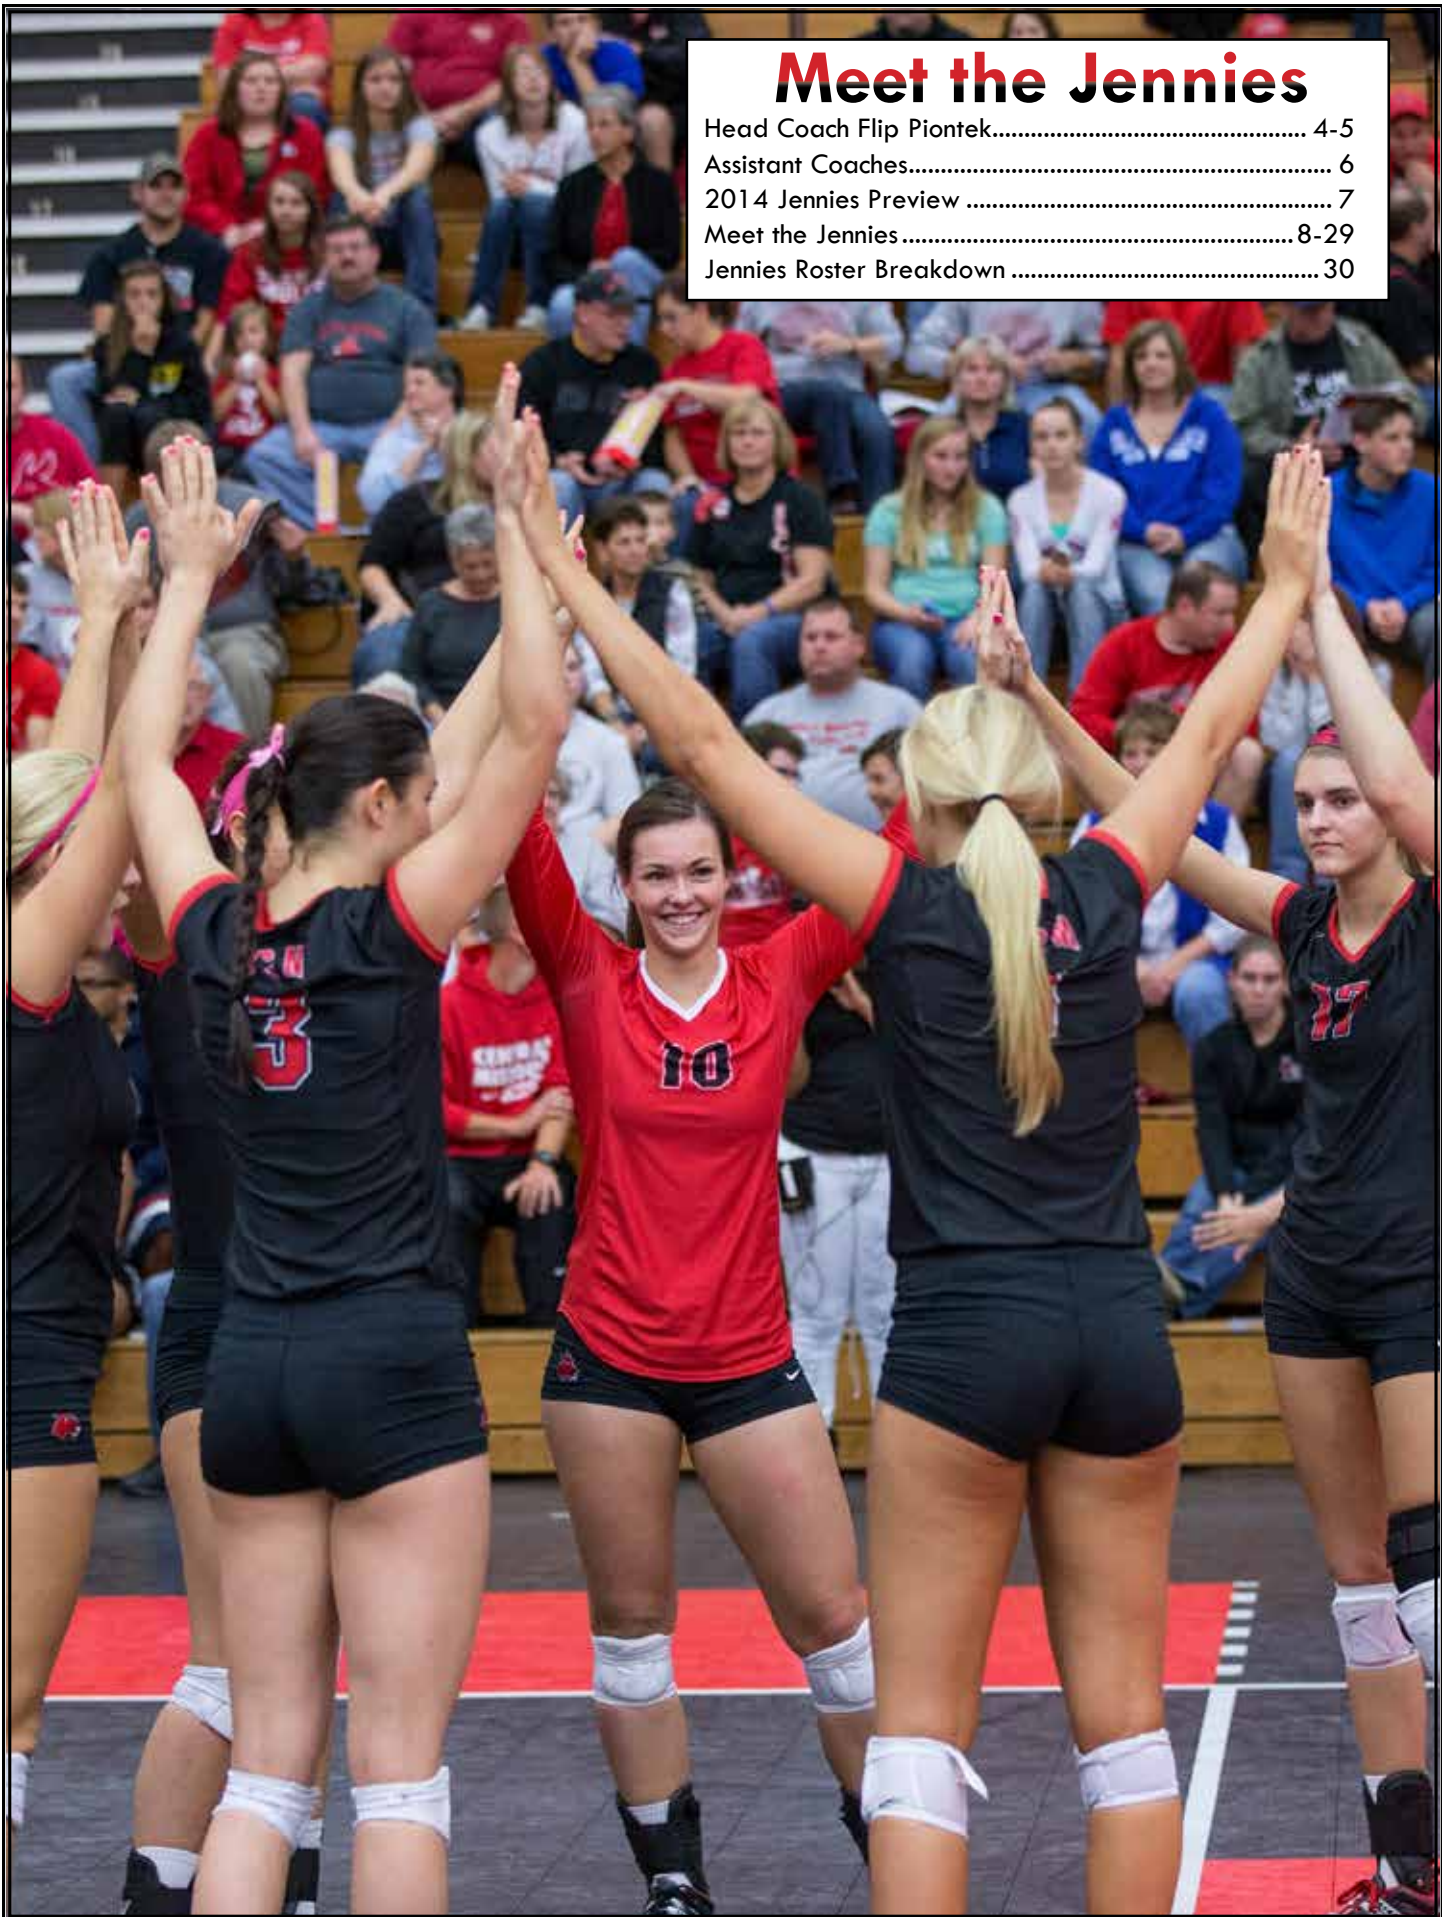

Meet the Jennies

Head Coach Flip Piontek.....	4-5
Assistant Coaches.....	6
2014 Jennies Preview	7
Meet the Jennies.....	8-29
Jennies Roster Breakdown	30