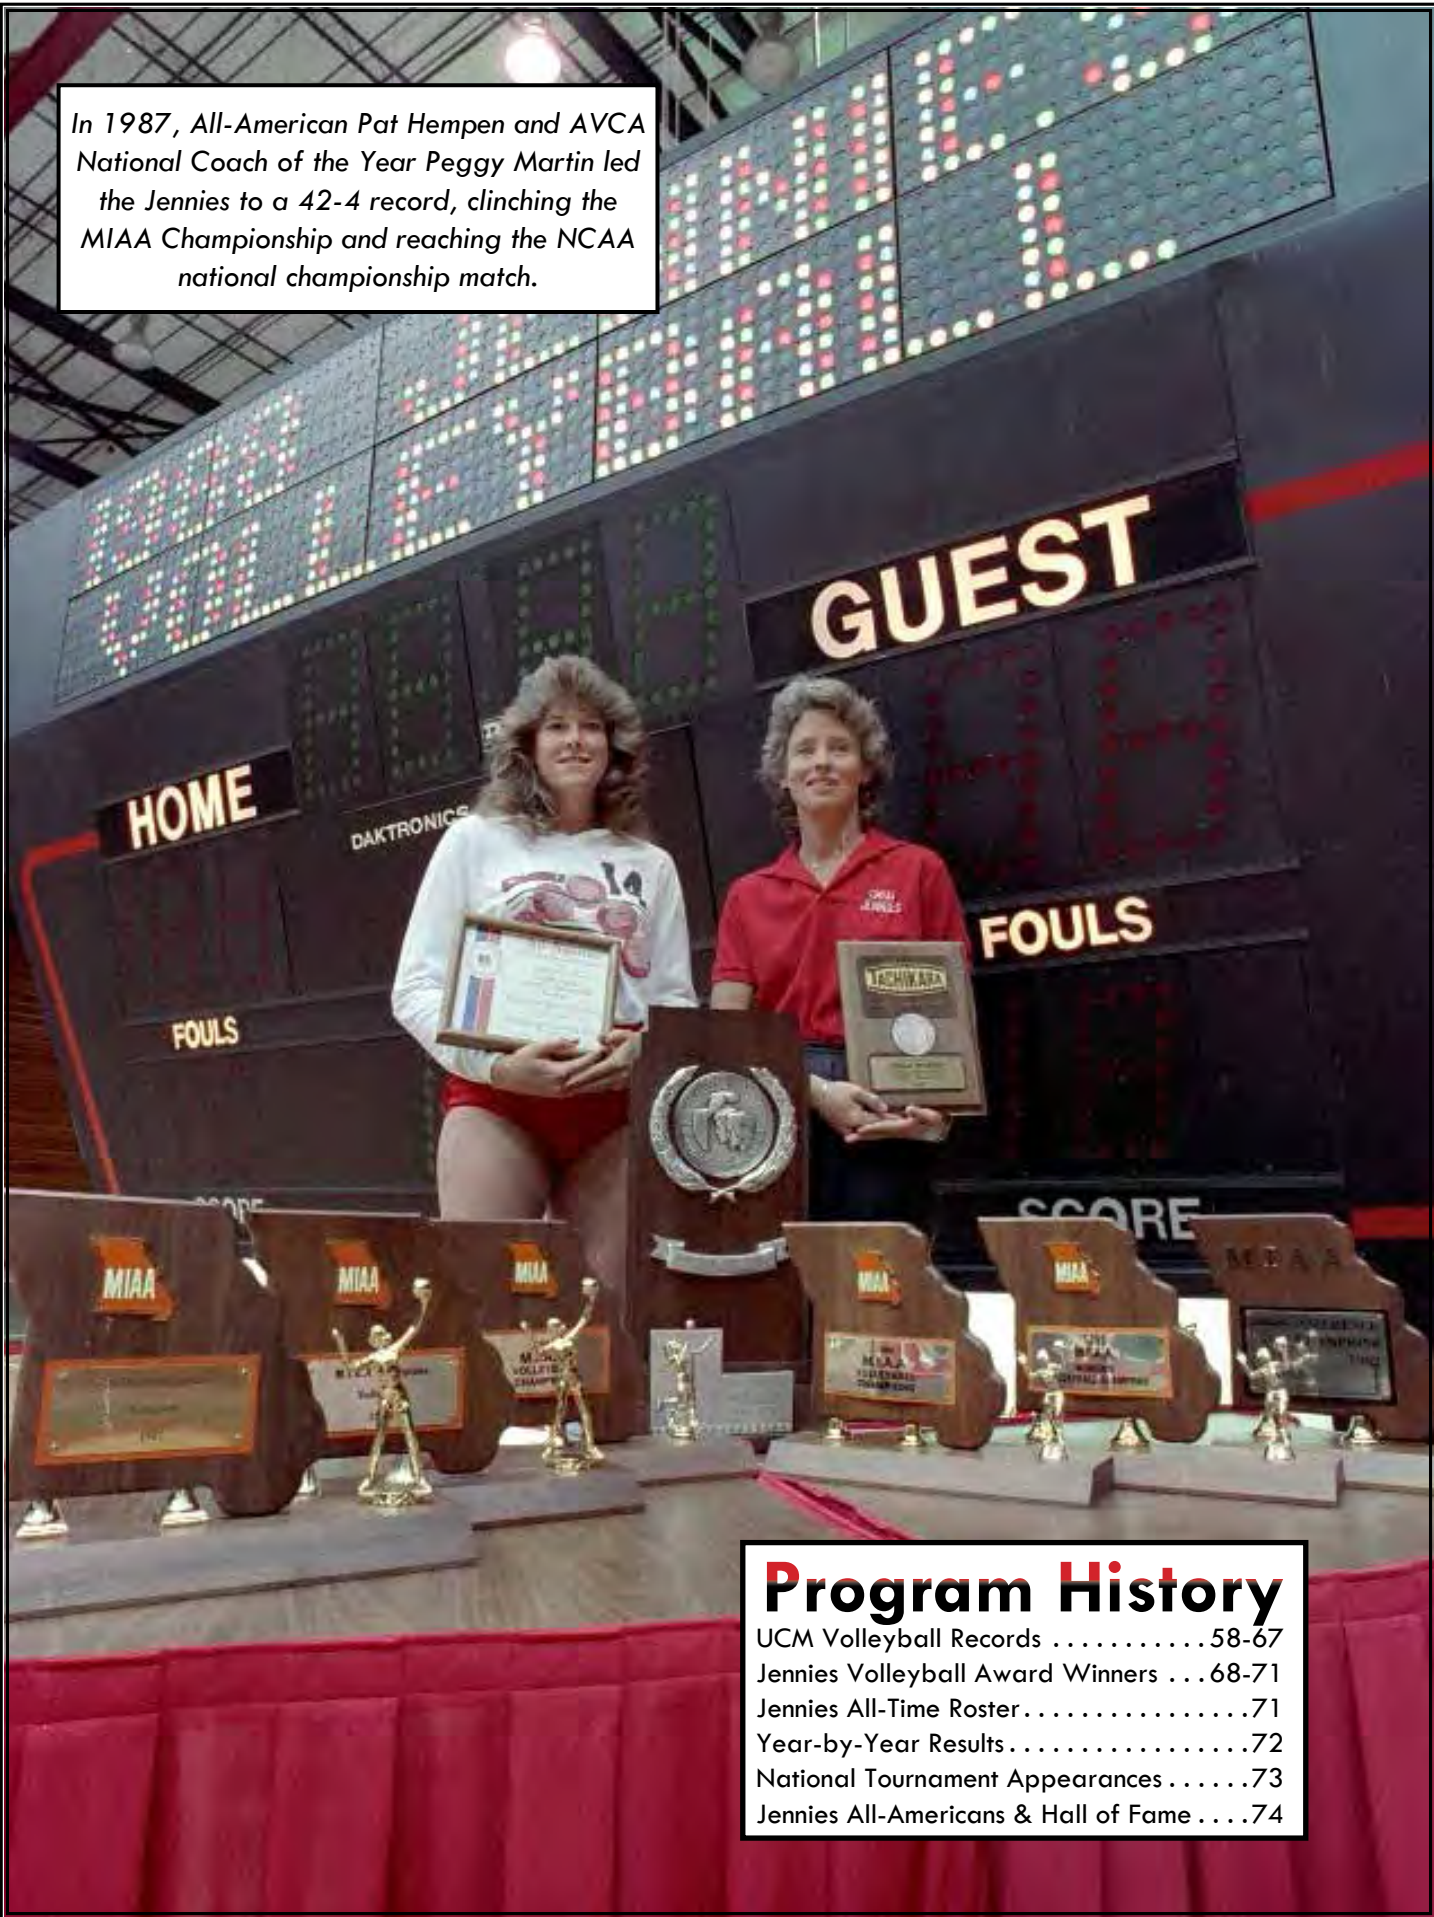

Note: Matches against junior colleges and junior-varsity teams have not counted in the Jennies' win-loss record since 1981, but any played since then are included solely for historical purposes.

In 1987, All-American Pat Hempen and AVCA National Coach of the Year Peggy Martin led the Jennies to a 42-4 record, clinching the MIAA Championship and reaching the NCAA national championship match.