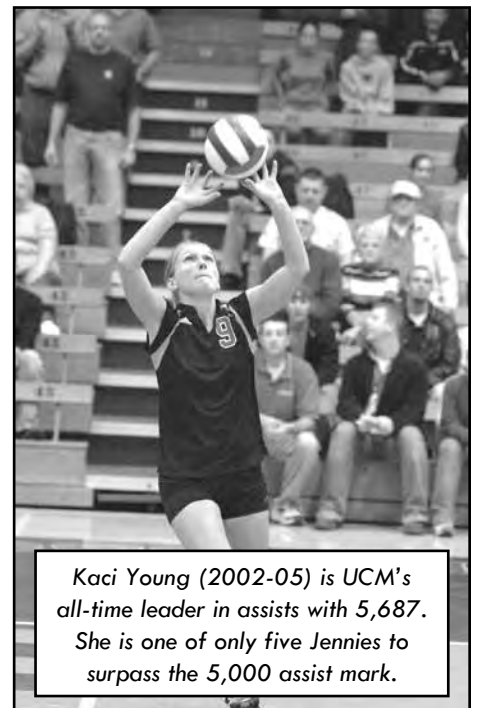

Kaci Young (2002-05) is UCM's all-time leader in assists with 5,687. She is one of only five Jennies to surpass the 5,000 assist mark.

BLOCKS RECORDS

TEAM RECORDS

MOST TOTAL BLOCKS (MATCH)

1.)	32.5	at Nebraska-Omaha (Sept. 4, 1987)
2.)	28.5	at Missouri (Sept. 11, 1987)
3.)	27.5	Missouri (Sept. 24, 1987)
	27.5	vs. Cal State-Northridge (Dec. 12, 1987)
5.)	26	at UC-Riverside (Nov. 22, 1986)
	26	Minnesota-Duluth (Oct. 16, 1987)