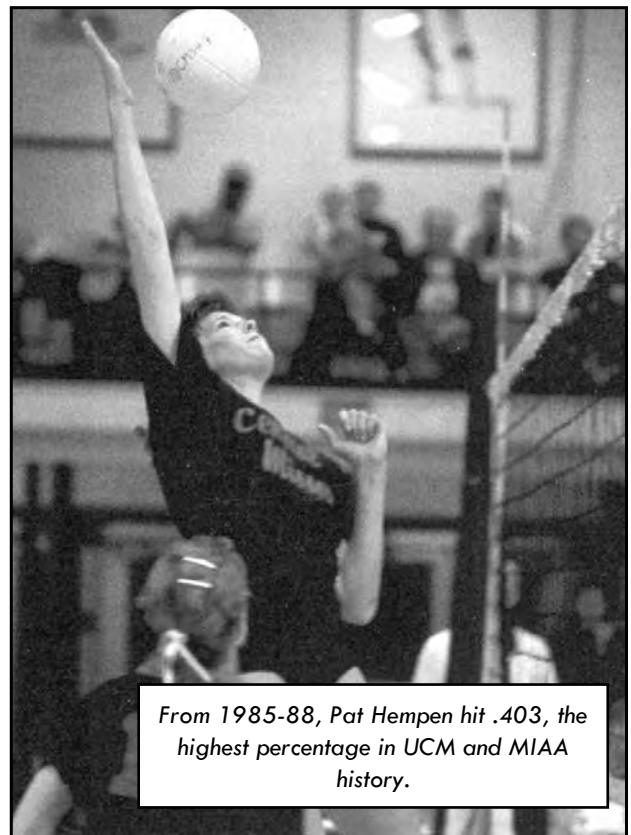

*- Led MIAA

ALL-TIME LEADERS

PAT HEMPEN
.403 AVERAGE
1985-88

LISA KISSEE
.376 AVERAGE
1980-83

BECKY BELLAND
.369 AVERAGE
1987-90

4. Jillian Ohrman 2006-07 .363
5. Rachel Gatewood 1992-95 .359
6. Sandra Howell 1989-90 .351
7. Stacy Piontek 1986-87 .346
8. Elyse Mohme 2001-04 .343
9. Beth Cook 1980-83 .341
10. Paula Harris 2008-11 .333

SINGLE-MATCH RECORD

- 1.) Becky Belland .941 Oct. 21, 1989 vs. Missouri Southern
- 2.) Shari Behlmann .930 1986 vs. Southwestern
- 3.) Stacy Piontek .909 Oct. 9, 1987 Tulsa
- 4.) Jane Salkowski .846 Oct. 24, 1992 vs. Central Oklahoma
- 5.) Sarah Dallas .833 Aug. 29, 1997 vs. St. Cloud State

SINGLE-SEASON LEADERS

ATTACK PCT.

- 1.) Shari Behlmann 1986 .436
- 2.) Pat Hempen 1986 .422
- 3.) Paula Harris 2011 .407
- 4.) Pat Hempen 1988 .404
- 5.) Pat Hempen 1987 .402
- 6.) Rachel Gatewood 1995 .400
- 7.) Becky Belland 1989 .383
- 8.) Lisa Kissee 1982 .378
- 9.) Becky Belland 1990 .377
- 10.) Lisa Kissee 1983 .375

From 1985-88, Pat Hempen hit .403, the highest percentage in UCM and MIAA history.