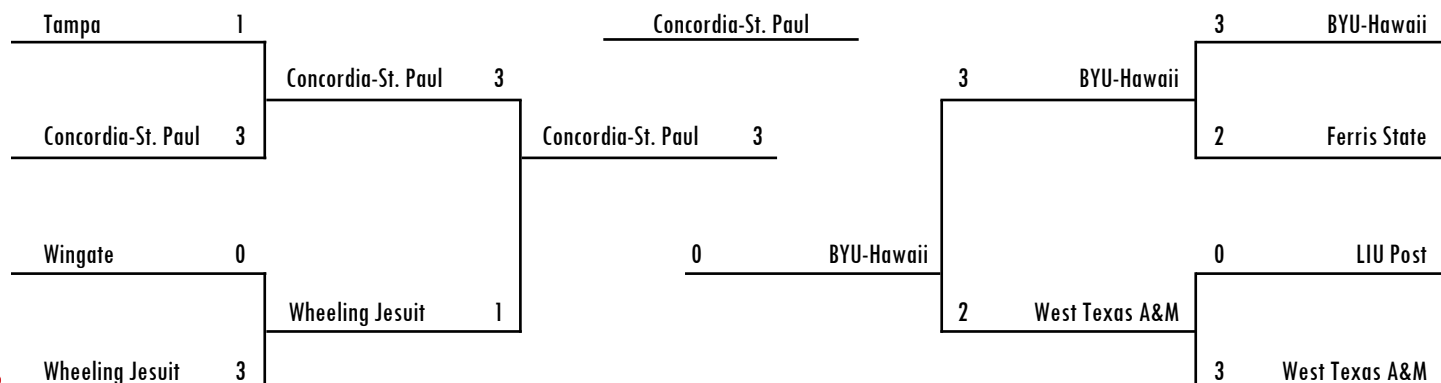

NCAA Division II Elite Eight • Cedar Rapids, Iowa