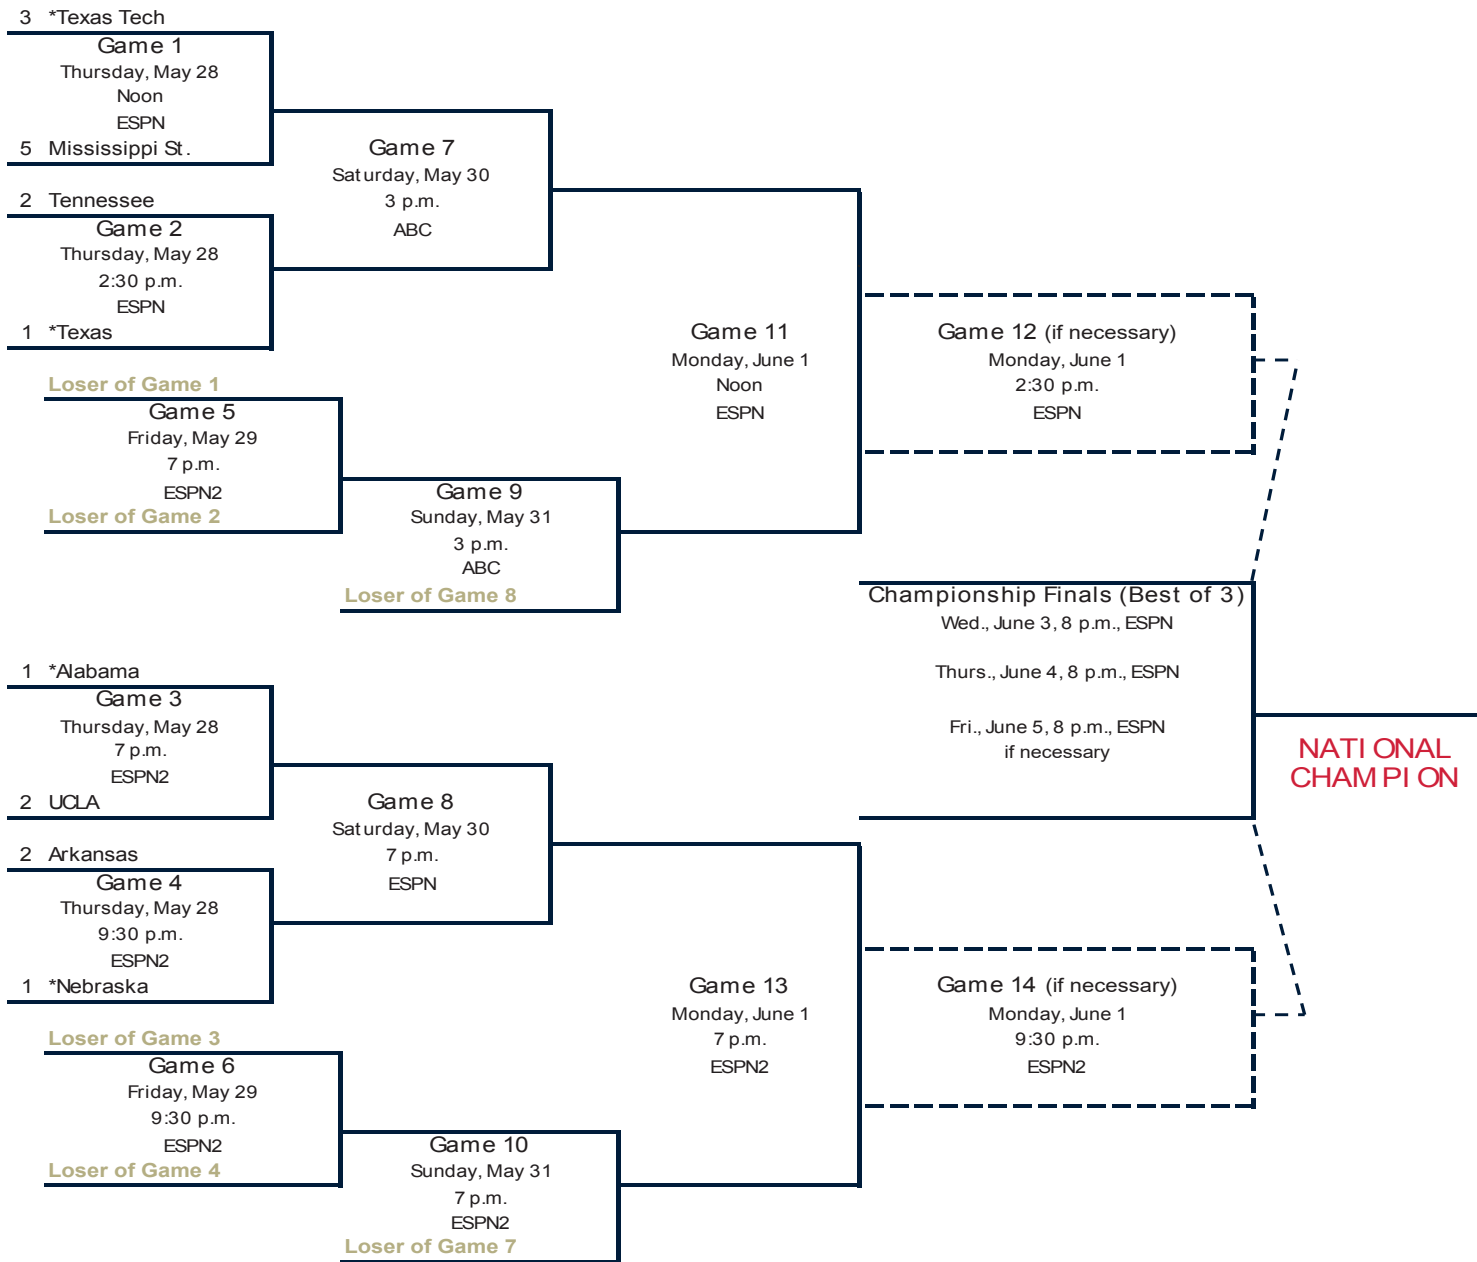

2026 NCAA[®] WOMEN'S COLLEGE World Series

OG&E Energy Field at Devon Park | Oklahoma City
May 28 – June 4/5

*Home Team

All times Eastern and subject to change.

Bracket Notes:

1. If the winner of Game 9 defeats the winner of Game 7, then Game 12 is necessary.
2. If the winner of Game 10 defeats the winner of Game 8, then Game 14 is necessary.