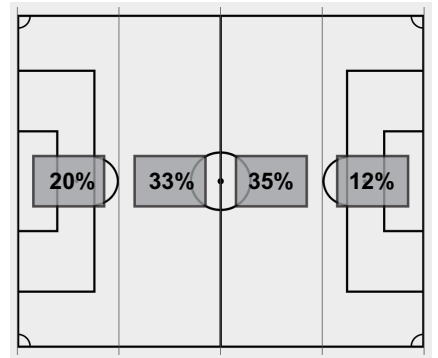

Scoring summary:

No.	Time	Team	Goal scorer	Assist	Description
1.	58:09	UNC	Avery Patterson (12)	Emily Moxley	Crossing pass from #8 along the end line to #15, who heads ball in from 6-yard box
2.	74:36	UNC	Avery Patterson (13)	Emily Colton	Crossing pass from #19 finds #15 inside box; #15 heads ball into far upper corner
3.	79:45	CLA	Lexi Wright (8)	Sunshine Fontes	Rebound shot by #17 after #50 attempt is saved by GK
4.	89:43	CLA	Reilyn Turner (11)	Ally Lemos	Header off corner kick into upper left corner of goal
5.	106:40	CLA	Maricarmen Reyes (5)	Ally Cook	#24 collects rebound of shot by #33 that is saved by GK; ball into lower portion of goal

Offsides: North Carolina 1, UCLA 0.

Soccer Box Score (Final)

2022 NCAA College Cup

North Carolina vs UCLA (12/5/2022 at Cary, N.C., United States)

Attacking Direction →

13	TOTAL SHOTS	20
7	SHOTS ON TARGET	12
9	SAVES	5
4	CORNERS	9
1	OFFSIDES	0
3	YELLOW CARDS	2
0	RED CARDS	0
54%	POSSESSION TOTAL	46%