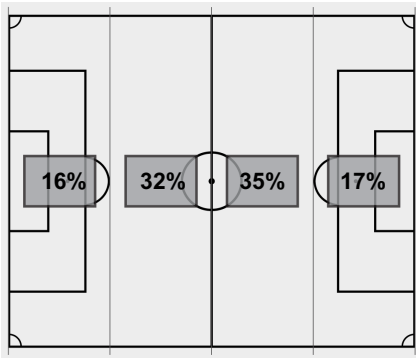

Scoring summary:

No.	Time	Team	Goal scorer	Assist	Description
1.	58:09	UNC	Avery Patterson (12)	Emily Moxley	Crossing pass from #8 along the end line to #15, who heads ball in from 6-yard box
2.	74:36	UNC	Avery Patterson (13)	Emily Colton	Crossing pass from #19 finds #15 inside box; #15 heads ball into far upper corner
3.	79:45	CLA	Lexi Wright (8)	Sunshine Fontes	Rebound shot by #17 after #50 attempt is saved by GK
4.	89:43	CLA	Reilyn Turner (11)	Ally Lemos	Header off corner kick into upper left corner of goal
5.	106:40	CLA	Maricarmen Reyes (5)	Ally Cook	#24 collects rebound of shot by #33 that is saved by GK; ball into lower portion of goal

Cautions and ejections:

YC - UCLA #15 33:27; YC - North Carolina #13 69:20; YC - North Carolina #9 73:21; YC - UCLA #26 77:48; YC - North Carolina #28 89:55

Stadium: WakeMed Soccer Park

Officials: Referee: Samantha Martinez; Asst. Referee: Kate Wasiak; Tiffini Turpin; Alt. Official: Mark Kadlecik;

Offsides: North Carolina 1, UCLA 0.

Soccer Box Score (Final)

2022 NCAA College Cup

North Carolina vs UCLA (12/5/2022 at Cary, N.C., United States)

Attacking Direction →

13	TOTAL SHOTS	20
7	SHOTS ON TARGET	12
9	SAVES	5
4	CORNERS	9
1	OFFSIDES	0
3	YELLOW CARDS	2
0	RED CARDS	0
54%	POSSESSION TOTAL	46%