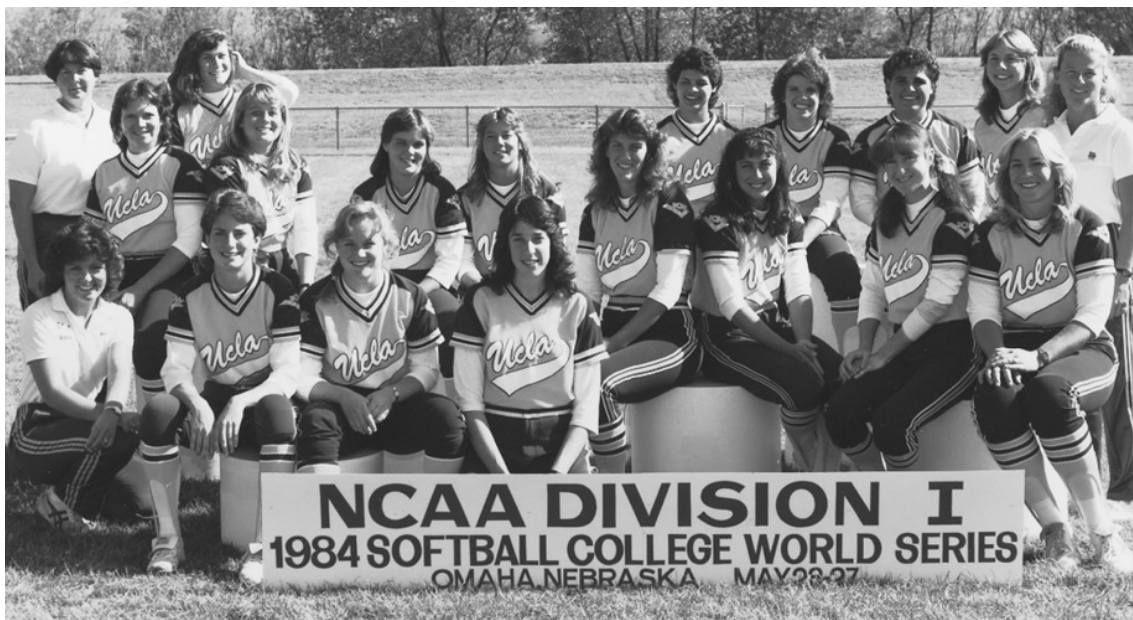

ROSTER

NO	PLAYER	POS	YR
1	Gina Holmstrom	1B	FR
2	Stacey Shire	OF	FR
3	Tracy Compton	P	JR
4	Shauna Wattenberg	UTIL	FR
5	Jennifer Simm	INF	JR
6	Tricia Mang	P/OF	FR
7	Cheryl Dazalla	SS	FR
8	Barbara Young	OF	SR
10	Mary Ricks	OF	SO
11	Debbie Ruelas	OF	FR
12	Leslie Rover	INF	JR
13	Stacy Winsberg	OF	JR
15	Kaelyn Silva	C	FR
16	Sheila Cornell	INF	SR
17	Debbie Doom	P	JR
19	Janet Pinneau	C	SO

Head Coach: Sharron Backus
Assistant Coach: Sue Enquist

POSTSEASON RESULTS

REGIONALS AT MAYFAIR PARK

May 17	beat Arizona State, 1-0
May 18	beat Arizona State, 3-0

WCWS IN OMAHA, NEB.

May 23	beat Utah State, 6-0
May 26	beat Northwestern, 1-0 (9 inn.)
May 28	lost to Texas A&M, 2-0
May 28	beat Nebraska, 1-0
May 29	beat Texas A&M, 1-0
May 29	beat Texas A&M, 1-0 (13 inn.)

SEASON LEADERS

BATTING AVERAGE (MIN. 100 AB)

Tricia Mang	.376
Sheila Cornell	.309
Gina Holmstrom/Jennifer Simm	.268

RUNS SCORED

Tricia Mang	24
Gina Holmstrom	21

HITS

Tricia Mang	67
Gina Holmstrom	45

HOME RUNS

Tricia Mang	7
Sheila Cornell	2

RUNS BATTED IN

Tricia Mang	19
Jennifer Simm	18

EARNED RUN AVERAGE (MIN. 100 IP)

Debbie Doom	0.10
Tracy Compton	0.29

WINS

Debbie Doom	24-3
Tracy Compton	20-3

INNINGS PITCHED

Debbie Doom	215.1
Tracy Compton	175.1

STRIKEOUTS

Debbie Doom	282
Tracy Compton	159

Behind the outstanding pitching duo of Tracy Compton and Debbie Doom, the 1984 Bruins won their third National Championship and their second NCAA title in three seasons. Finishing with a record of 45-6-1, UCLA claimed the WCAA title with a 7-3 conference record. Bruin hurlers gave up just 20 runs during the season and half of those runs were unearned. After dropping the first game of the season, UCLA won 21 in a row, outscoring its opponents 59-4 during the streak and tossing 18 shutouts. In all, 39 of the Bruins' 45 victories came by way of the shutout.

Doom spelled just that for opposing hitters, as the junior went 24-3 with a 0.10 earned run average and 282 strikeouts. Compton was equally as good, going 20-3 with a 0.29 ERA and 159 strikeouts. Both pitchers received All-American honors, two of four Bruins to earn the accolade that season. The other two All-Americans were on the hitting side. Freshman Tricia Mang led the team with a .376 average, seven home runs and 19 runs batted in. Senior Sheila Cornell also hit above .300 at .309, belting two homers and drawing 26 walks, almost three times as many as the next closest player. UCLA swept past Arizona State in its home Regional, shutting out the Sun Devils in both games to advance to the Women's College World Series. After dispatching Utah State and Northwestern, the Bruins dropped their first game of the tournament, 2-0 to defending champion Texas A&M. UCLA rebounded with a 1-0 blanking of Nebraska to reach the final, but would need to beat Texas A&M twice to claim the championship. In game one, Mang drove in Mary Ricks for the contest's only run to take down the Aggies 1-0 and force a winner-take-all title matchup. Doom was in command in the circle, striking out 15 in the championship game. But it wasn't until the bottom of the 13th inning when the game was settled, as Mang hit a one-out homer to left field to give the Bruins the championship. Doom, Mang, Leslie Rover and Jennifer Simm were named to the All-Tournament Team.