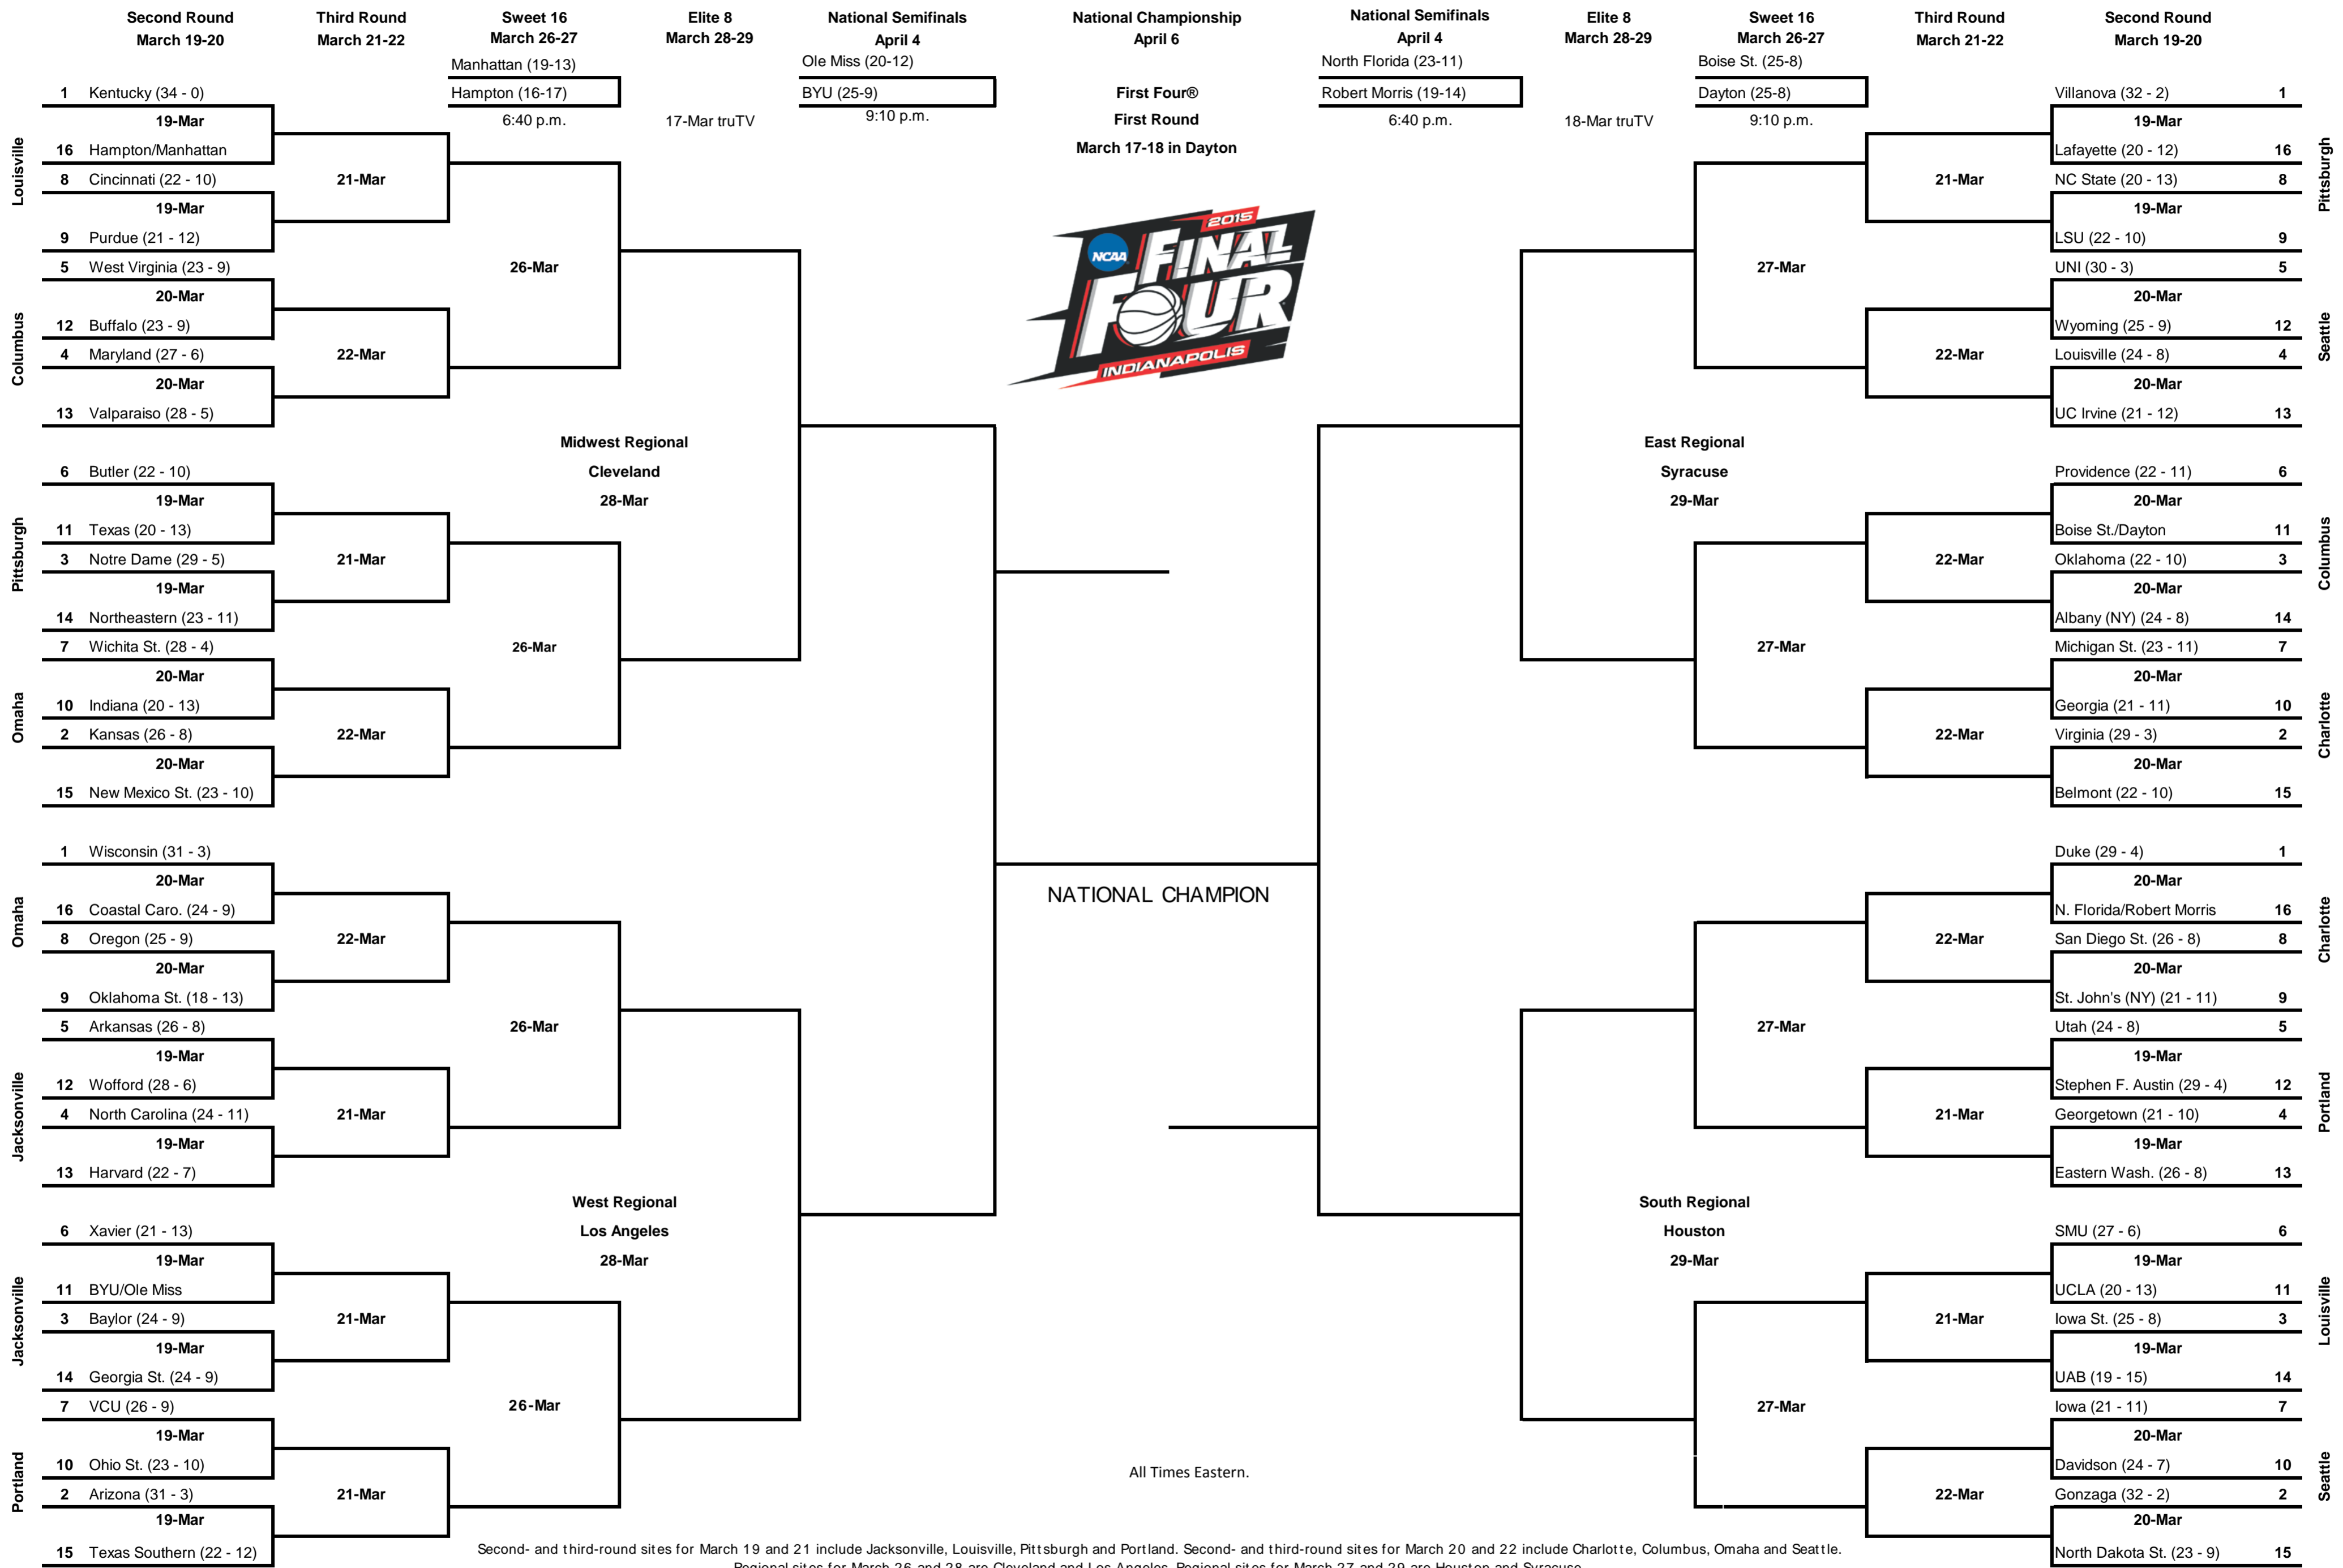

2015 NCAA Division I Men's Basketball Championship

2015 AUTOMATIC QUALIFIERS (32)

Conference	Team	2015 Record	Previous Appearances			Last App.
			Yrs.	Won	Lost	
America East	Albany (NY)	24-8	4	1	4	2014
American	SMU	27-6	10	10	12	1993
Atlantic Coast	Notre Dame	29-5	33	31	37	2013
Atlantic Sun	North Florida	23-11	0	0	0	First
Atlantic 10	VCU	26-9	13	12	13	2014
Big 12	Iowa St.	25-8	16	16	16	2014
Big East	Villanova	32-2	33	46	33	2014
Big Sky	Eastern Wash.	26-8	1	0	1	2004
Big South	Coastal Caro.	24-9	3	0	3	2014
Big Ten	Wisconsin	31-3	20	29	19	2014
Big West	UC Irvine	21-12	0	0	0	First
Colonial	Northeastern	23-11	7	3	7	1991
Conference USA	UAB	19-15	14	9	14	2011
Horizon	Valparaiso	28-5	8	2	8	2014
Ivy	Harvard	22-7	4	2	5	2014
Metro Atlantic	Manhattan	19-13	7	3	8	2014
Mid-American	Buffalo	23-9	0	0	0	First
Mid-Eastern	Hampton	16-17	4	1	4	2011
Missouri Valley	UNI	30-3	6	3	6	2010
Mountain West	Wyoming	25-9	14	9	19	2002
Northeast	Robert Morris	19-14	7	1	7	2010
Ohio Valley	Belmont	22-10	6	0	6	2013
Pac-12	Arizona	31-3	29	51	28	2014
Patriot	Lafayette	20-12	3	0	4	2000
Southeastern	Kentucky	34-0	53	116	47	2014
Southern	Wofford	28-6	3	0	3	2014
Southland	Stephen F. Austin	29-4	2	1	2	2014
Southwestern	Texas Southern	21-12	5	0	5	2014
Summit	North Dakota St.	23-9	2	1	2	2014
Sun Belt	Georgia St.	24-9	2	1	2	2001
West Coast	Gonzaga	32-2	17	19	17	2014
Western Athletic	New Mexico St.	23-10	18	7	20	2014