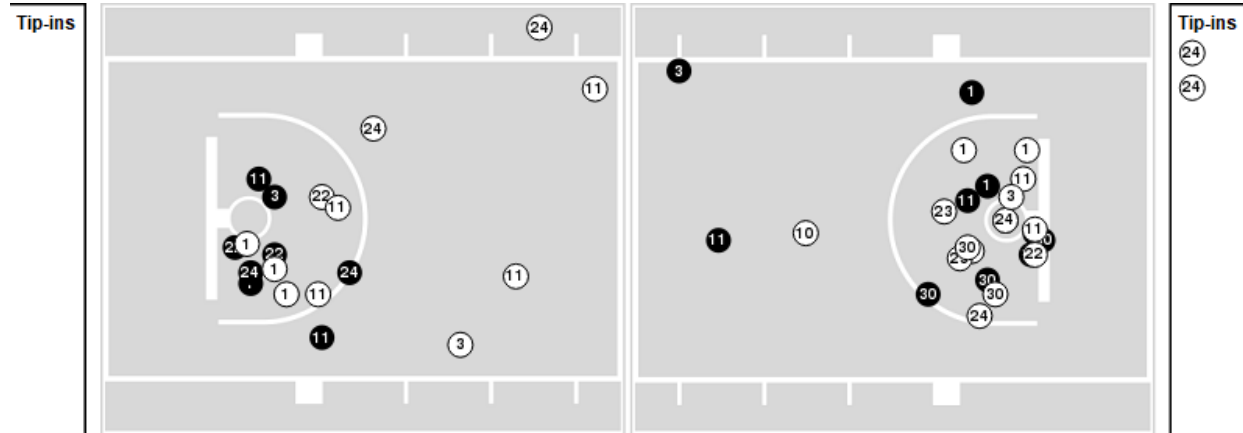

Blow Up Chart

● Made   ○ Missed   N - Player Number

Memphis	M/A	%
Field Goals	30/68	44
2 Points	26/58	45
3 Points	4/10	40
Free Throws	16/20	80

Memphis	M/A	%
Points in the Paint	38 (19 / 44)	43
Fast Break Points	22 (12/13)	92
Second Chance Points	9 (7/16)	44
Effective FG%	47