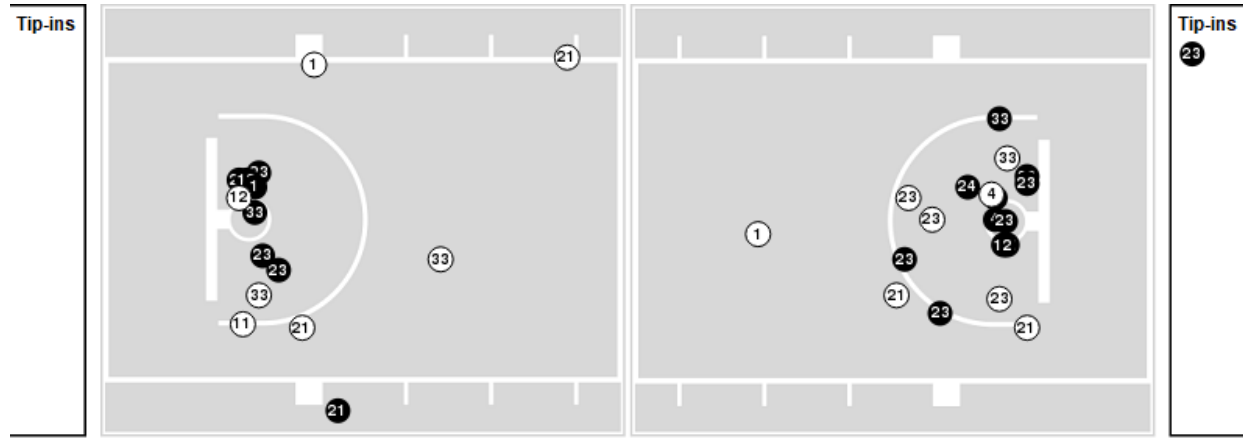

Blow Up Chart

● Made ○ Missed N - Player Number

UAB	M/A	%
Field Goals	30/69	43
2 Points	20/38	53
3 Points	10/31	32
Free Throws	1/3	33

UAB	M/A	%
Points in the Paint	36 (18 / 31)	58
Fast Break Points	24 (10/10)	100
Second Chance Points	2 (1/8)	12
Effective FG%	51