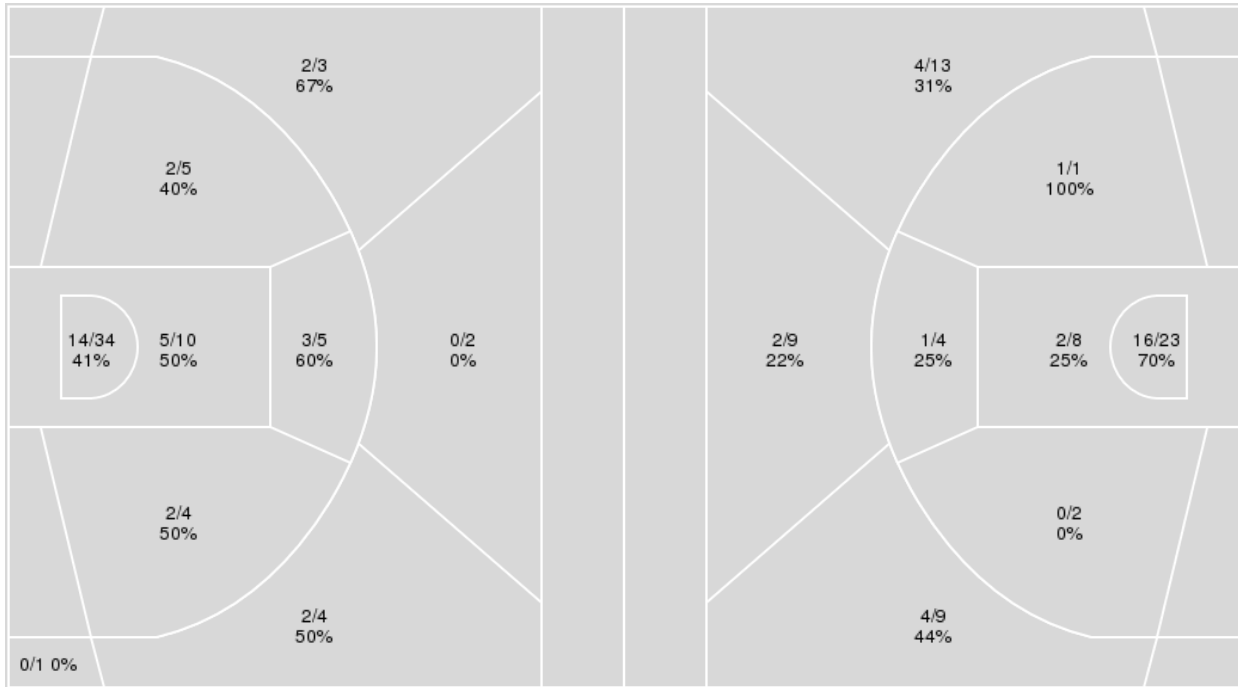

UAB at Memphis

02/19/25 Elma Roane Fieldhouse, Memphis
2024-25 Women's Basketball

Officials: Ed Sidlasky, Bryan Brunette, Krystle Apellaniz

{ Players => 0, 1, 2, 3, 4, 5, 6, 7, 10, 11, 21, 22, 23, 24, 30, 34; } FG
Types => All; Results => All;

{ Players => 0, 1, 3, 4, 10, 11, 12, 13, 21, 22, 23, 24, 33, 34; } FG
Types => All; Results => All;

Memphis

UAB

Memphis	M/A	%
Field Goals	30/68	44
2 Points	26/58	45
3 Points	4/10	40
Free Throws	16/20	80

UAB	M/A	%
Field Goals	30/69	43
2 Points	20/38	53
3 Points	10/31	32
Free Throws	1/3	33