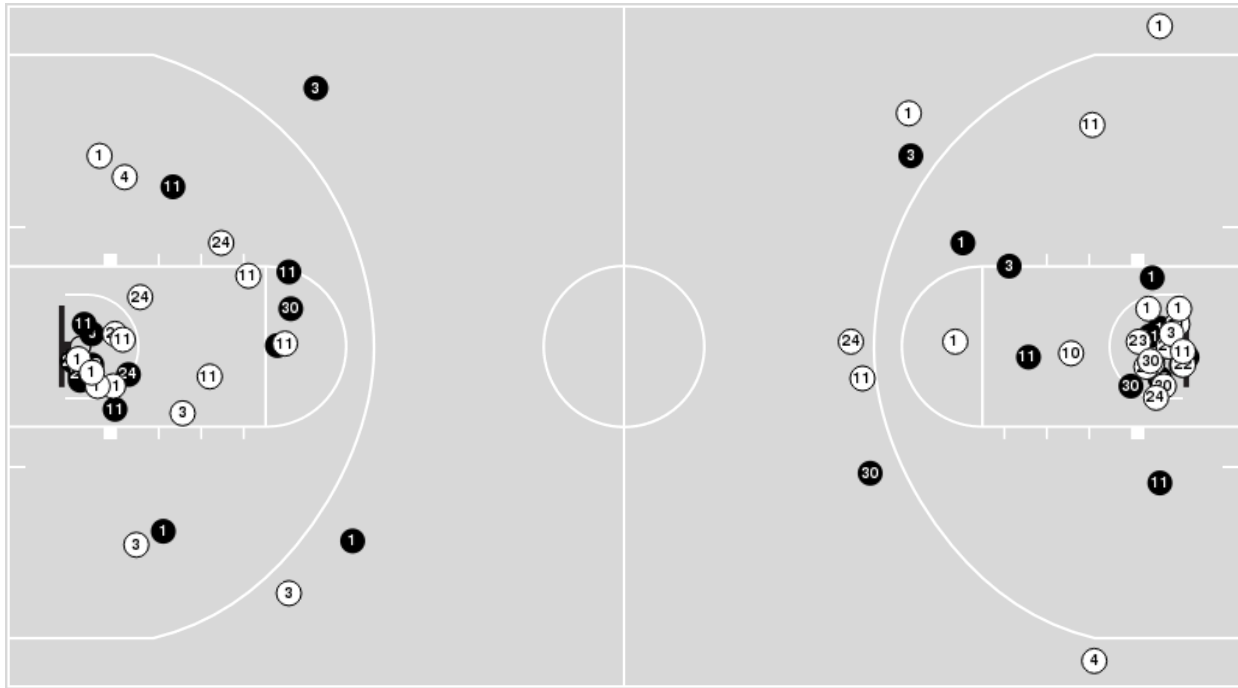

UAB at Memphis

02/19/25 Elma Roane Fieldhouse, Memphis
2024-25 Women's Basketball

Officials: Ed Sidlasky, Bryan Brunette, Krystle Apellaniz

Players => 0, 1, 2, 3, 4, 5, 6, 7, 10, 11, 21, 22, 23, 24, 30, 34FG Types=>AllResults=>All

Memphis

All Field Goals