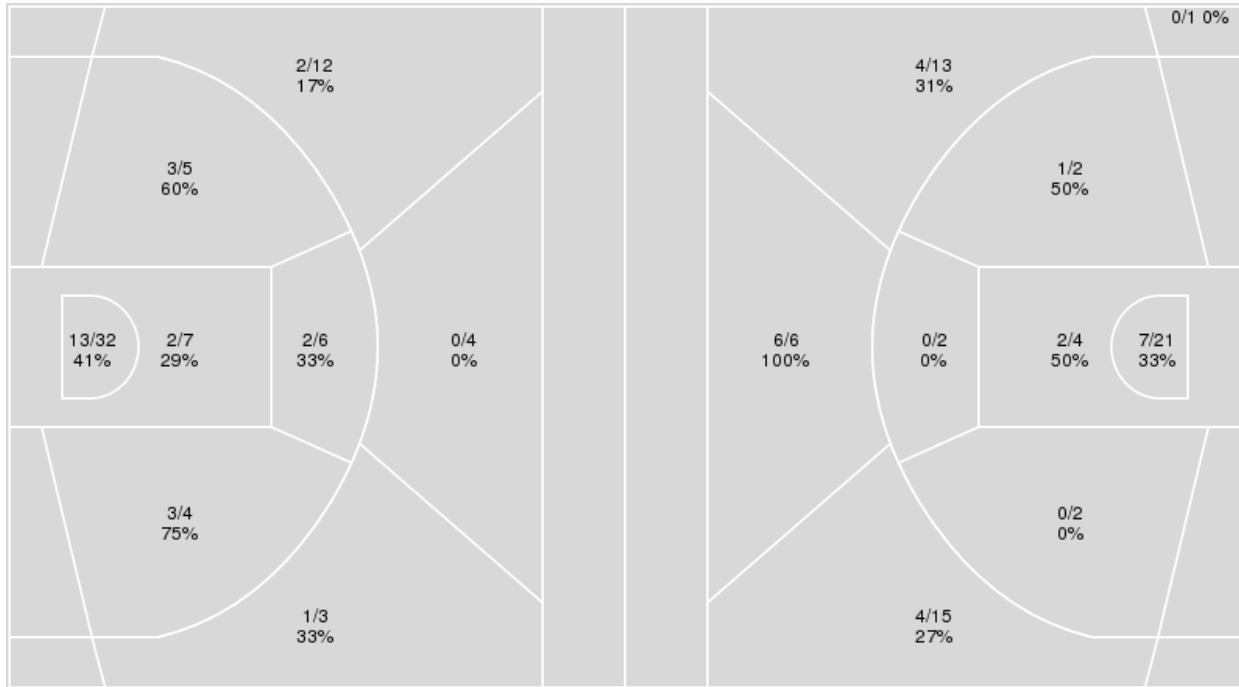

UAB at Wichita St.

01/25/25 Charles Koch Arena, Wichita, Kan.
2024-25 Women's Basketball

Officials: Cameron Inouye, Meadow Overstreet, Alexis Perez

{ Players => 0, 1, 2, 3, 4, 5, 7, 11, 12, 13, 14, 21, 22, 24, 25; } FG Types { Players => All; } FG Types => All; Results => All;
=> All; Results => All;

Wichita St.

UAB

Wichita St.	M/A	%
Field Goals	26/73	36
2 Points	23/54	43
3 Points	3/19	16
Free Throws	18/27	67

UAB	M/A	%
Field Goals	24/66	36
2 Points	10/31	32
3 Points	14/35	40
Free Throws	14/18	78