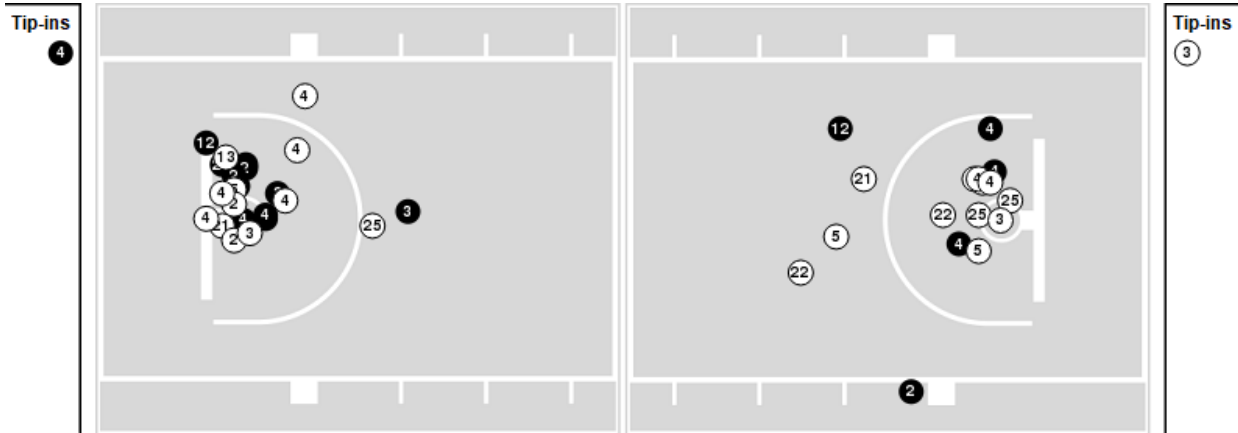

Blow Up Chart

● Made   ○ Missed   N - Player Number

Wichita St.	M/A	%
Field Goals	26/73	36
2 Points	23/54	43
3 Points	3/19	16
Free Throws	18/27	67

Wichita St.	M/A	%
Points in the Paint	30 (15 / 39)	38
Fast Break Points	10 (7/9)	78
Second Chance Points	10 (6/15)	40
Effective FG%	38