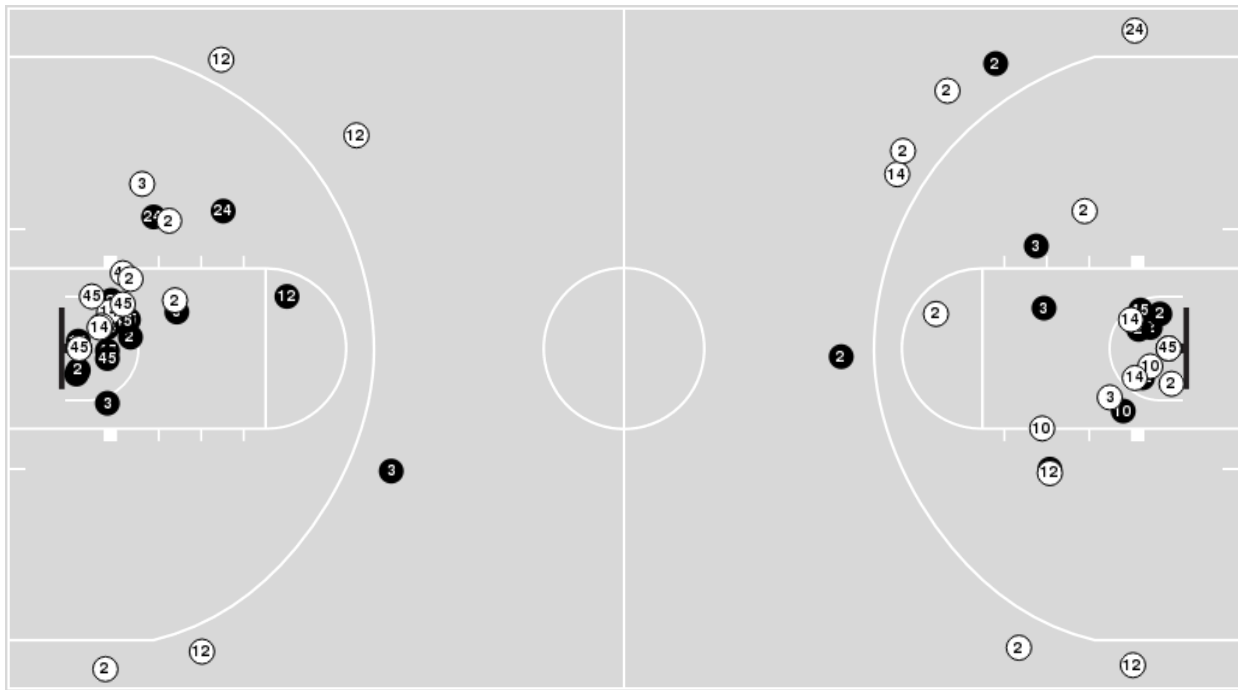

Officials: Kylie Galloway, Eric Koch, Natasha Brown

Players => 0, 2, 3, 4, 5, 10, 12, 14, 24, 25, 32, 35, 45 FG Types=>All Results=>All

Southern Miss

All Field Goals