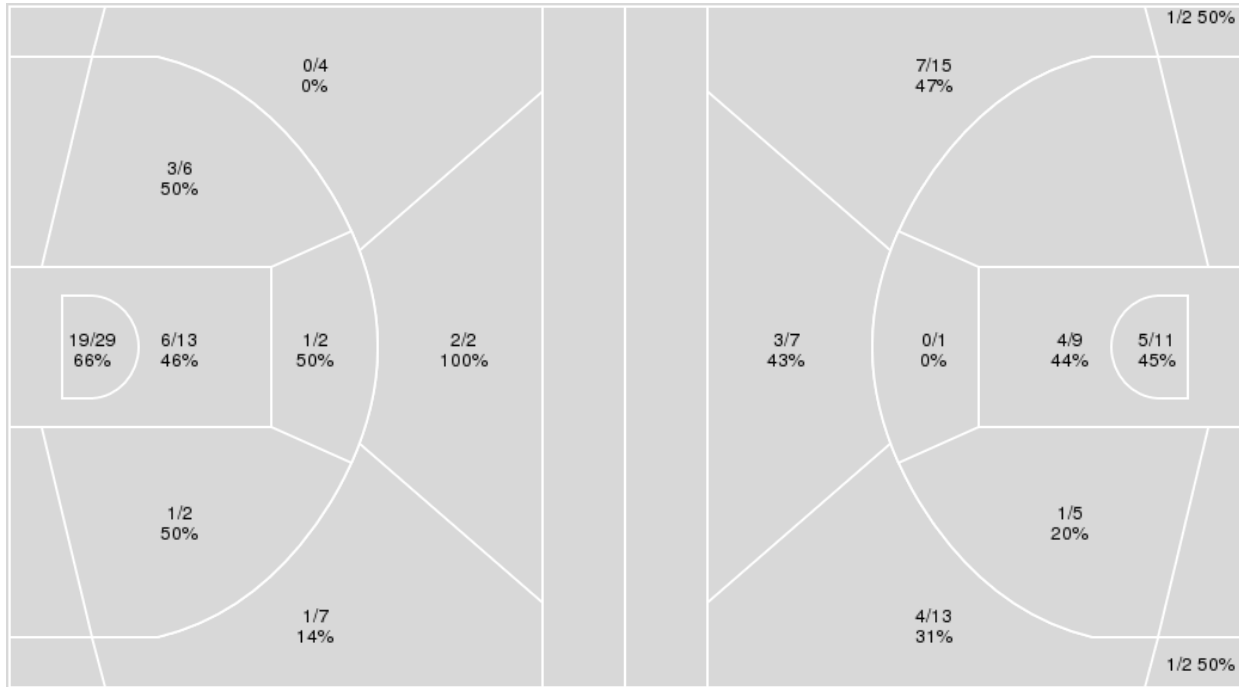

Officials: Kylie Galloway, Eric Koch, Natasha Brown

{ Players => 0, 2, 3, 4, 5, 10, 12, 14, 24, 25, 32, 35, 45; } FG Types => All; Results => All;

{ Players => 0, 1, 4, 5, 10, 11, 12, 13, 21, 22, 23, 24, 32, 33; } FG Types => All; Results => All;

Southern Miss

UAB

Southern Miss	M/A	%
Field Goals	33/65	51
2 Points	30/52	58
3 Points	3/13	23
Free Throws	10/14	71

UAB	M/A	%
Field Goals	26/65	40
2 Points	10/26	38
3 Points	16/39	41
Free Throws	6/6	100